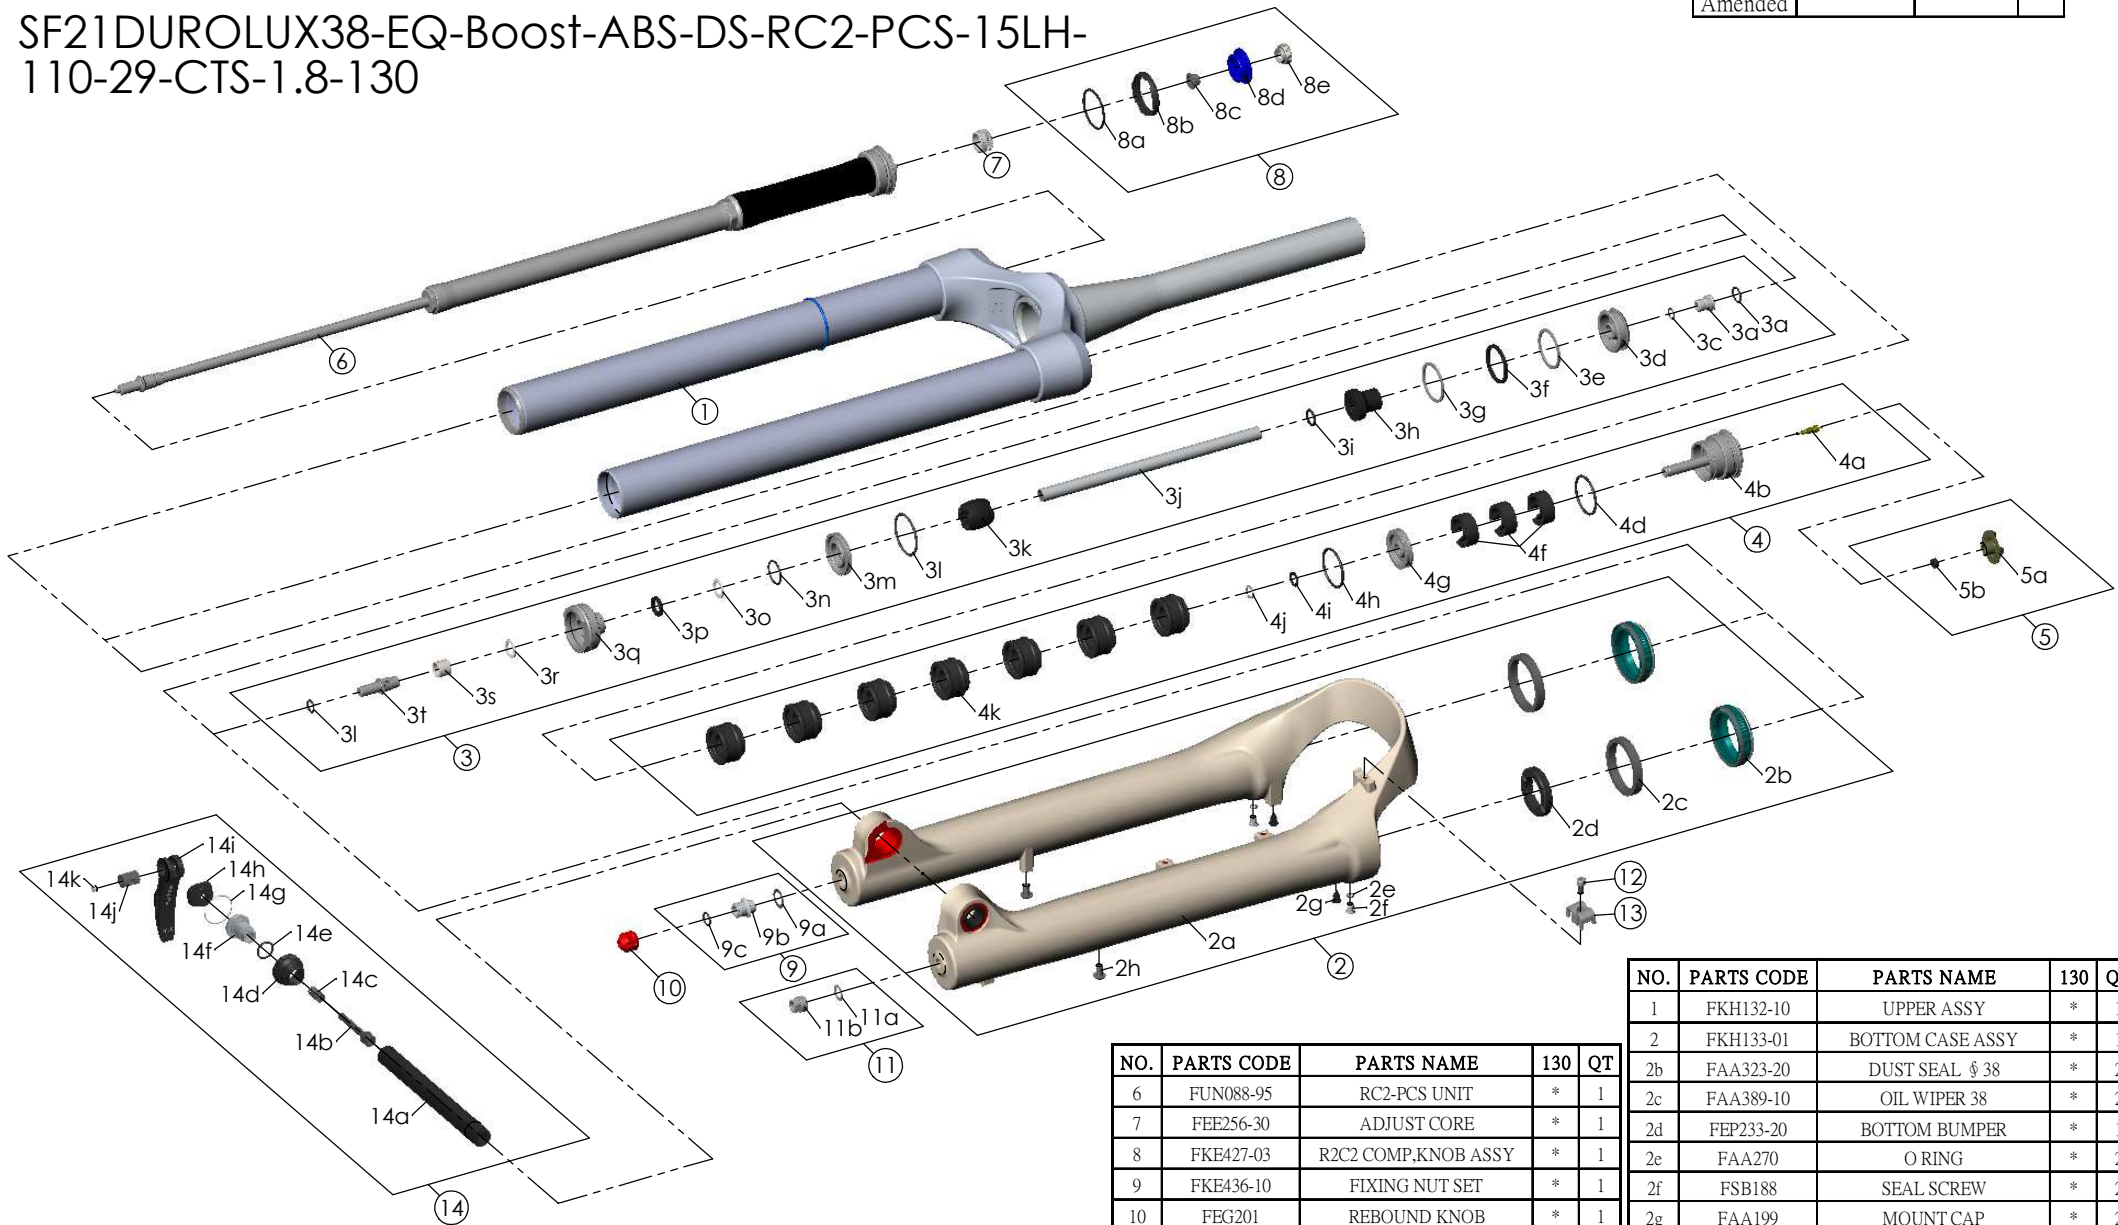

# SUNTOUR

SF21DUROLUX38-EQ-Boost-ABS-DS-RC2-PCS-15LH-110-29-CTS-1.8-130

Date	2021.-10-01	Version	0
Amended			

NO.	PARTS CODE	PARTS NAME	130	QT
6	FUN088-95	RC2-PCS UNIT	*	1
7	FEE256-30	ADJUST CORE	*	1
8	FKE427-03	R2C2 COMP.KNOB ASSY	*	1
9	FKE436-10	FIXING NUT SET	*	1
10	FEG201	REBOUND KNOB	*	1
11	FKA063-03	FIXING NUT SET	*	1
12	FSB153	GUIDE FIXING BOLT	*	1
13	FEG519	CABLE GUIDE	*	1
14	FKA116-02	15LH-110 AXLE SET	*	1

NO.	PARTS CODE	PARTS NAME	130	QT
1	FKH132-10	UPPER ASSY	*	1
2	FKH133-01	BOTTOM CASE ASSY	*	1
2b	FAA323-20	DUST SEAL $\phi$ 38	*	2
2c	FAA389-10	OIL WIPER 38	*	2
2d	FEP233-20	BOTTOM BUMPER	*	1
2e	FAA270	O RING	*	2
2f	FSB188	SEAL SCREW	*	2
2g	FAA199	MOUNT CAP	*	2
2h	FSB203	FIXING BOLT	*	2
3	FKE577-55	SUPPORT TUBE ASSY	*	1
4	FKE525-53	VOLUME ADJUSTER ASSY	*	1
5	FKE076-50	VALVE CAP ASSY	*	1