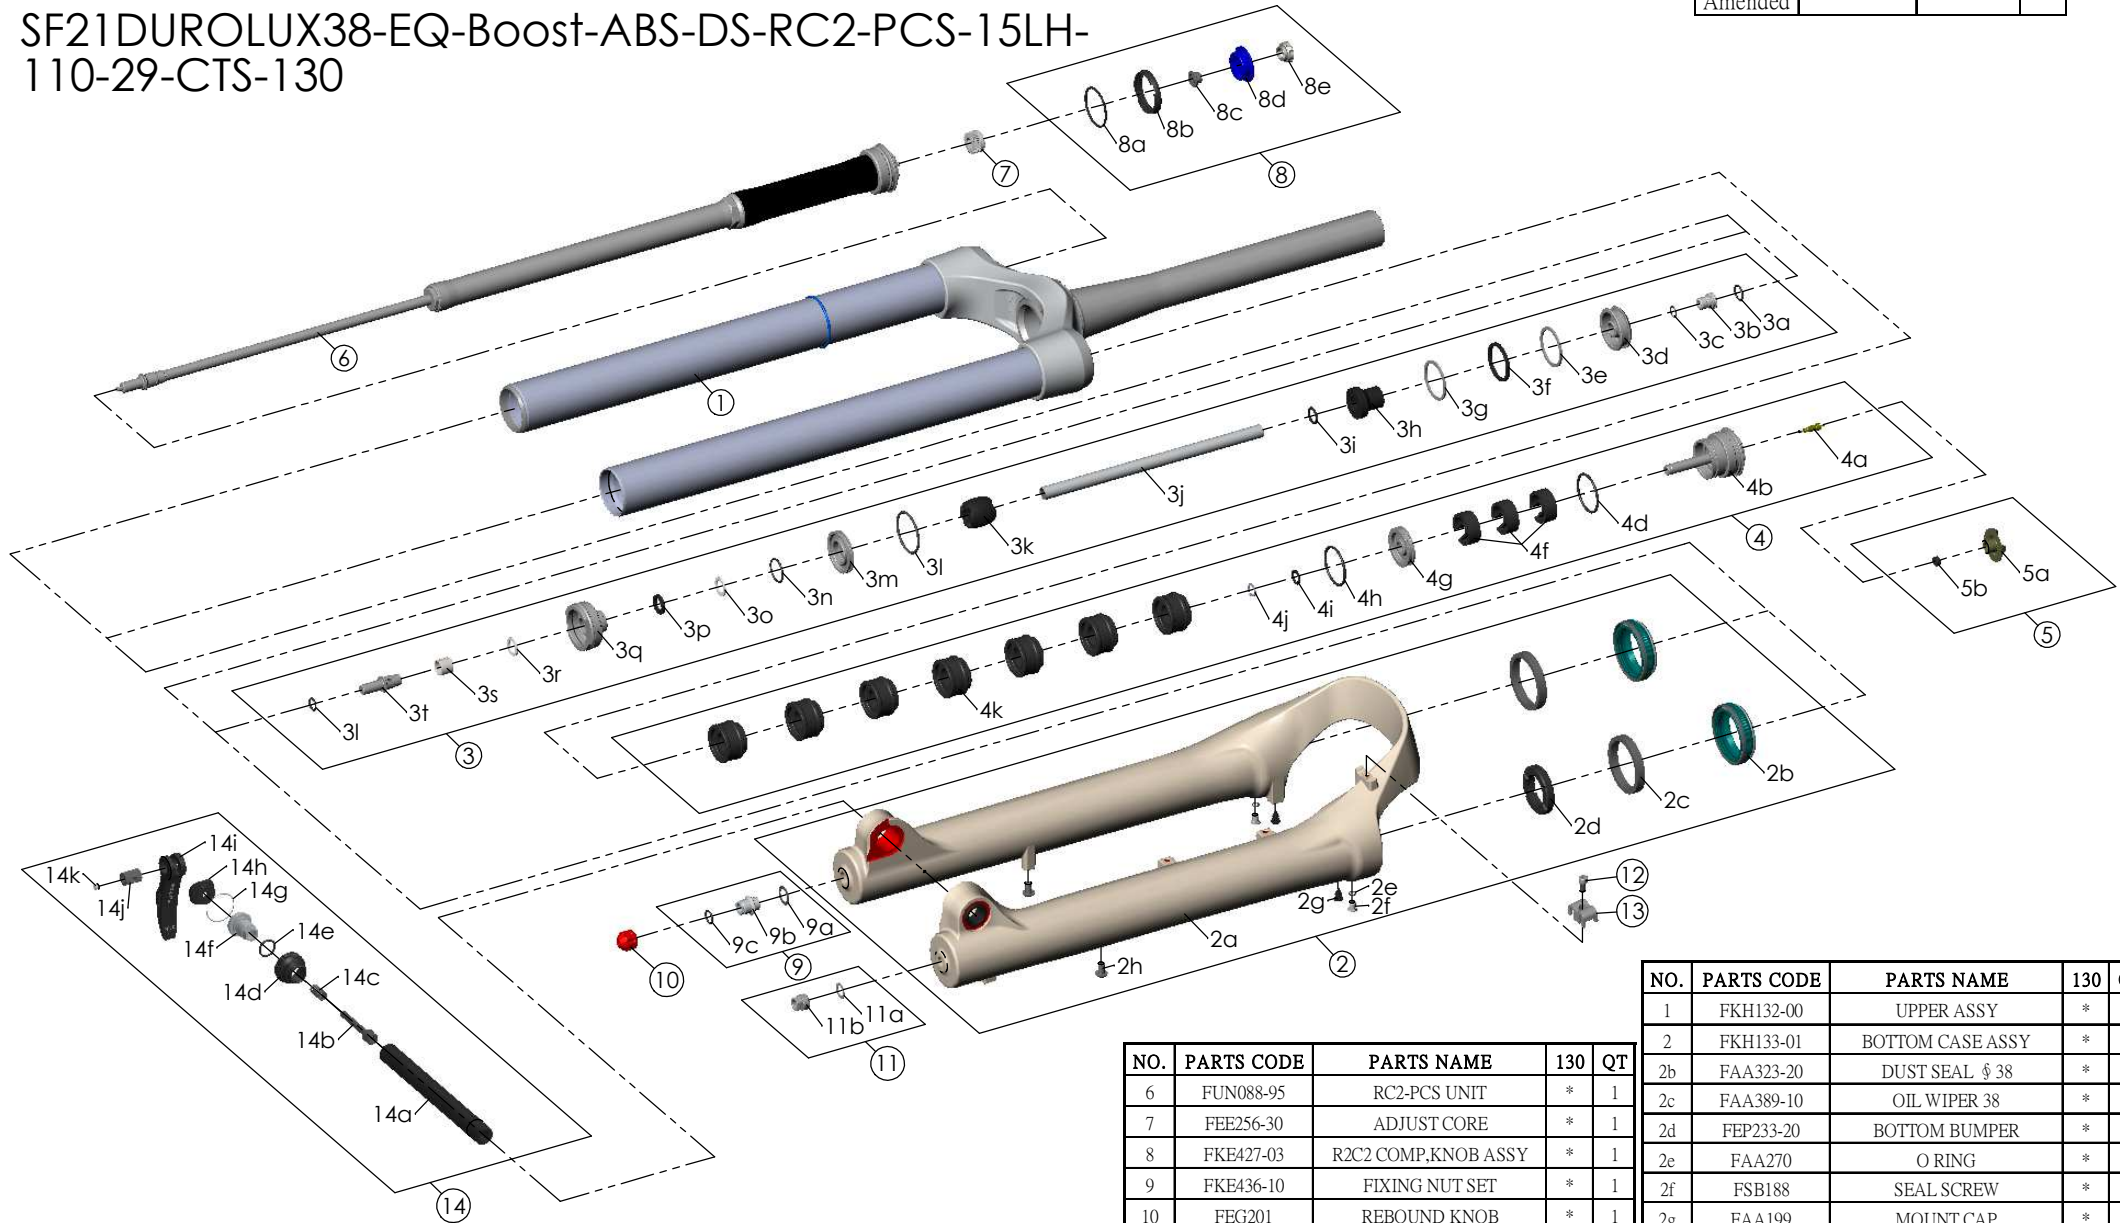

SUNTOUR

SF21DUROLUX38-EQ-Boost-ABS-DS-RC2-PCS-15LH-110-29-CTS-130

Date	2021.-10-01	Version	0
Amended			

NO.	PARTS CODE	PARTS NAME	130	QT
6	FUN088-95	RC2-PCS UNIT	*	1
7	FEE256-30	ADJUST CORE	*	1
8	FKE427-03	R2C2 COMP,KNOB ASSY	*	1
9	FKE436-10	FIXING NUT SET	*	1
10	FEG201	REBOUND KNOB	*	1
11	FKA063-03	FIXING NUT SET	*	1
12	FSB153	GUIDE FIXING BOLT	*	1
13	FEG519	CABLE GUIDE	*	1
14	FKA116-02	15LH-110 AXLE SET	*	1

NO.	PARTS CODE	PARTS NAME	130	QT
1	FKH132-00	UPPER ASSY	*	1
2	FKH133-01	BOTTOM CASE ASSY	*	1
2b	FAA323-20	DUST SEAL ϕ 38	*	2
2c	FAA389-10	OIL WIPER 38	*	2
2d	FEP233-20	BOTTOM BUMPER	*	1
2e	FAA270	O RING	*	2
2f	FSB188	SEAL SCREW	*	2
2g	FAA199	MOUNT CAP	*	2
2h	FSB203	FIXING BOLT	*	2
3	FKE577-55	SUPPORT TUBE ASSY	*	1
4	FKE525-53	VOLUME ADJUSTER ASSY	*	1
5	FKE076-50	VALVE CAP ASSY	*	1