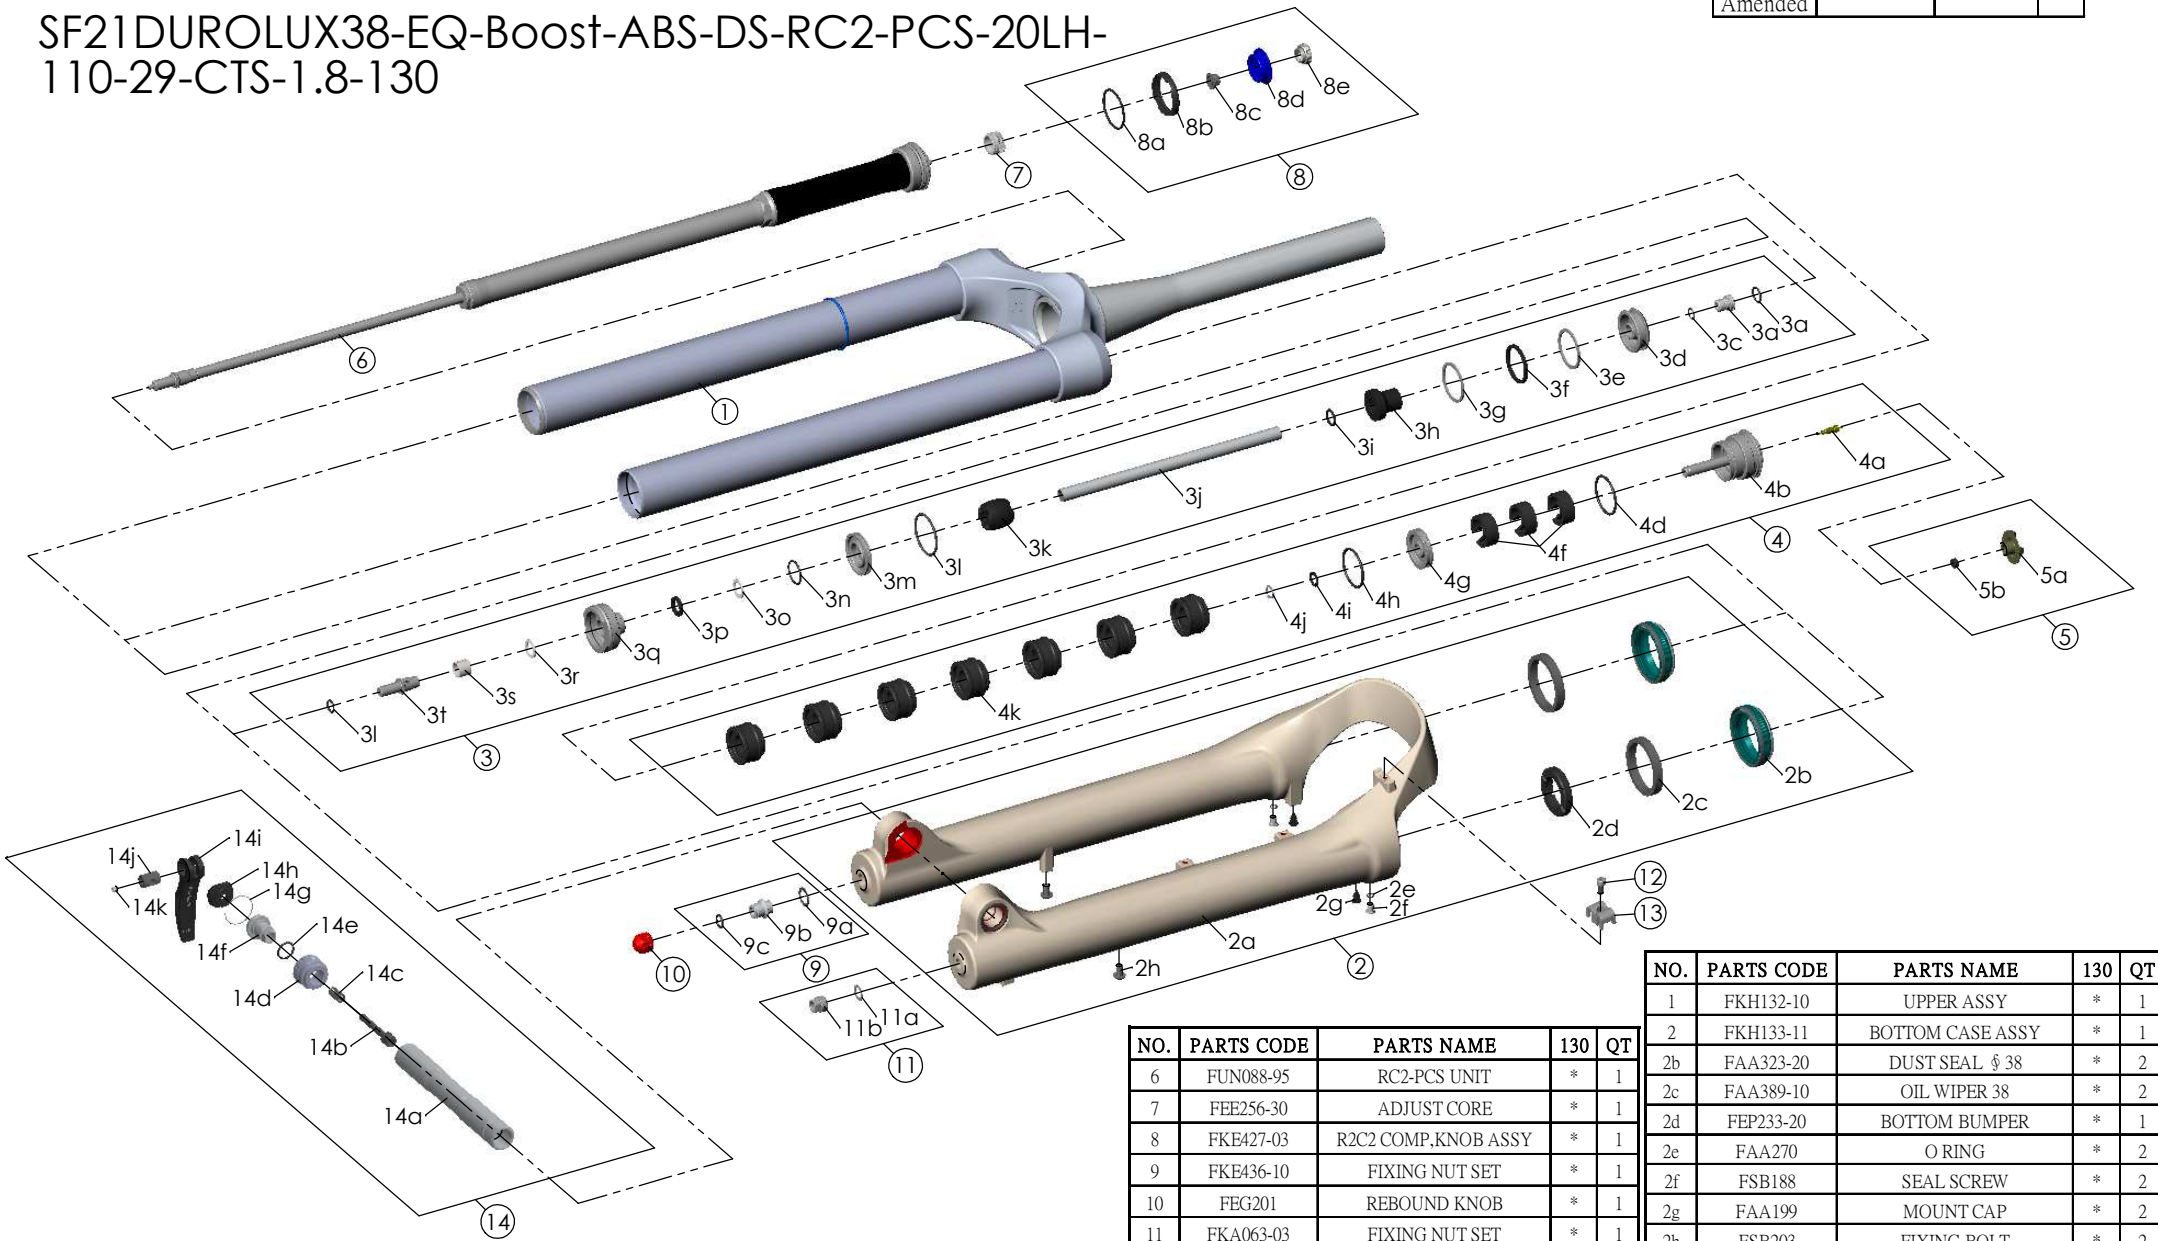

SUNTOUR

SF21DUROLUX38-EQ-Boost-ABS-DS-RC2-PCS-20LH-110-29-CTS-1.8-130

Date	2021.-10-01	Version	0
Amended			

NO.	PARTS CODE	PARTS NAME	130	QT
1	FKH132-10	UPPER ASSY	*	1
2	FKH133-11	BOTTOM CASE ASSY	*	1
2b	FAA323-20	DUST SEAL ϕ 38	*	2
2c	FAA389-10	OIL WIPER 38	*	2
2d	FEP233-20	BOTTOM BUMPER	*	1
2e	FAA270	O RING	*	2
2f	FSB188	SEAL SCREW	*	2
2g	FAA199	MOUNT CAP	*	2
2h	FSB203	FIXING BOLT	*	2
3	FKE577-55	SUPPORT TUBE ASSY	*	1
4	FKE525-53	VOLUME ADJUSTER ASSY	*	1
5	FKE076-50	VALVE CAP ASSY	*	1

NO.	PARTS CODE	PARTS NAME	130	QT
6	FUN088-95	RC2-PCS UNIT	*	1
7	FEE256-30	ADJUST CORE	*	1
8	FKE427-03	R2C2 COMP,KNOB ASSY	*	1
9	FKE436-10	FIXING NUT SET	*	1
10	FEF201	REBOUND KNOB	*	1
11	FKA063-03	FIXING NUT SET	*	1
12	FSB153	GUIDE FIXING BOLT	*	1
13	FEF519	CABLE GUIDE	*	1
14	FKA123-00	20LH-110 ALXE SET	*	1