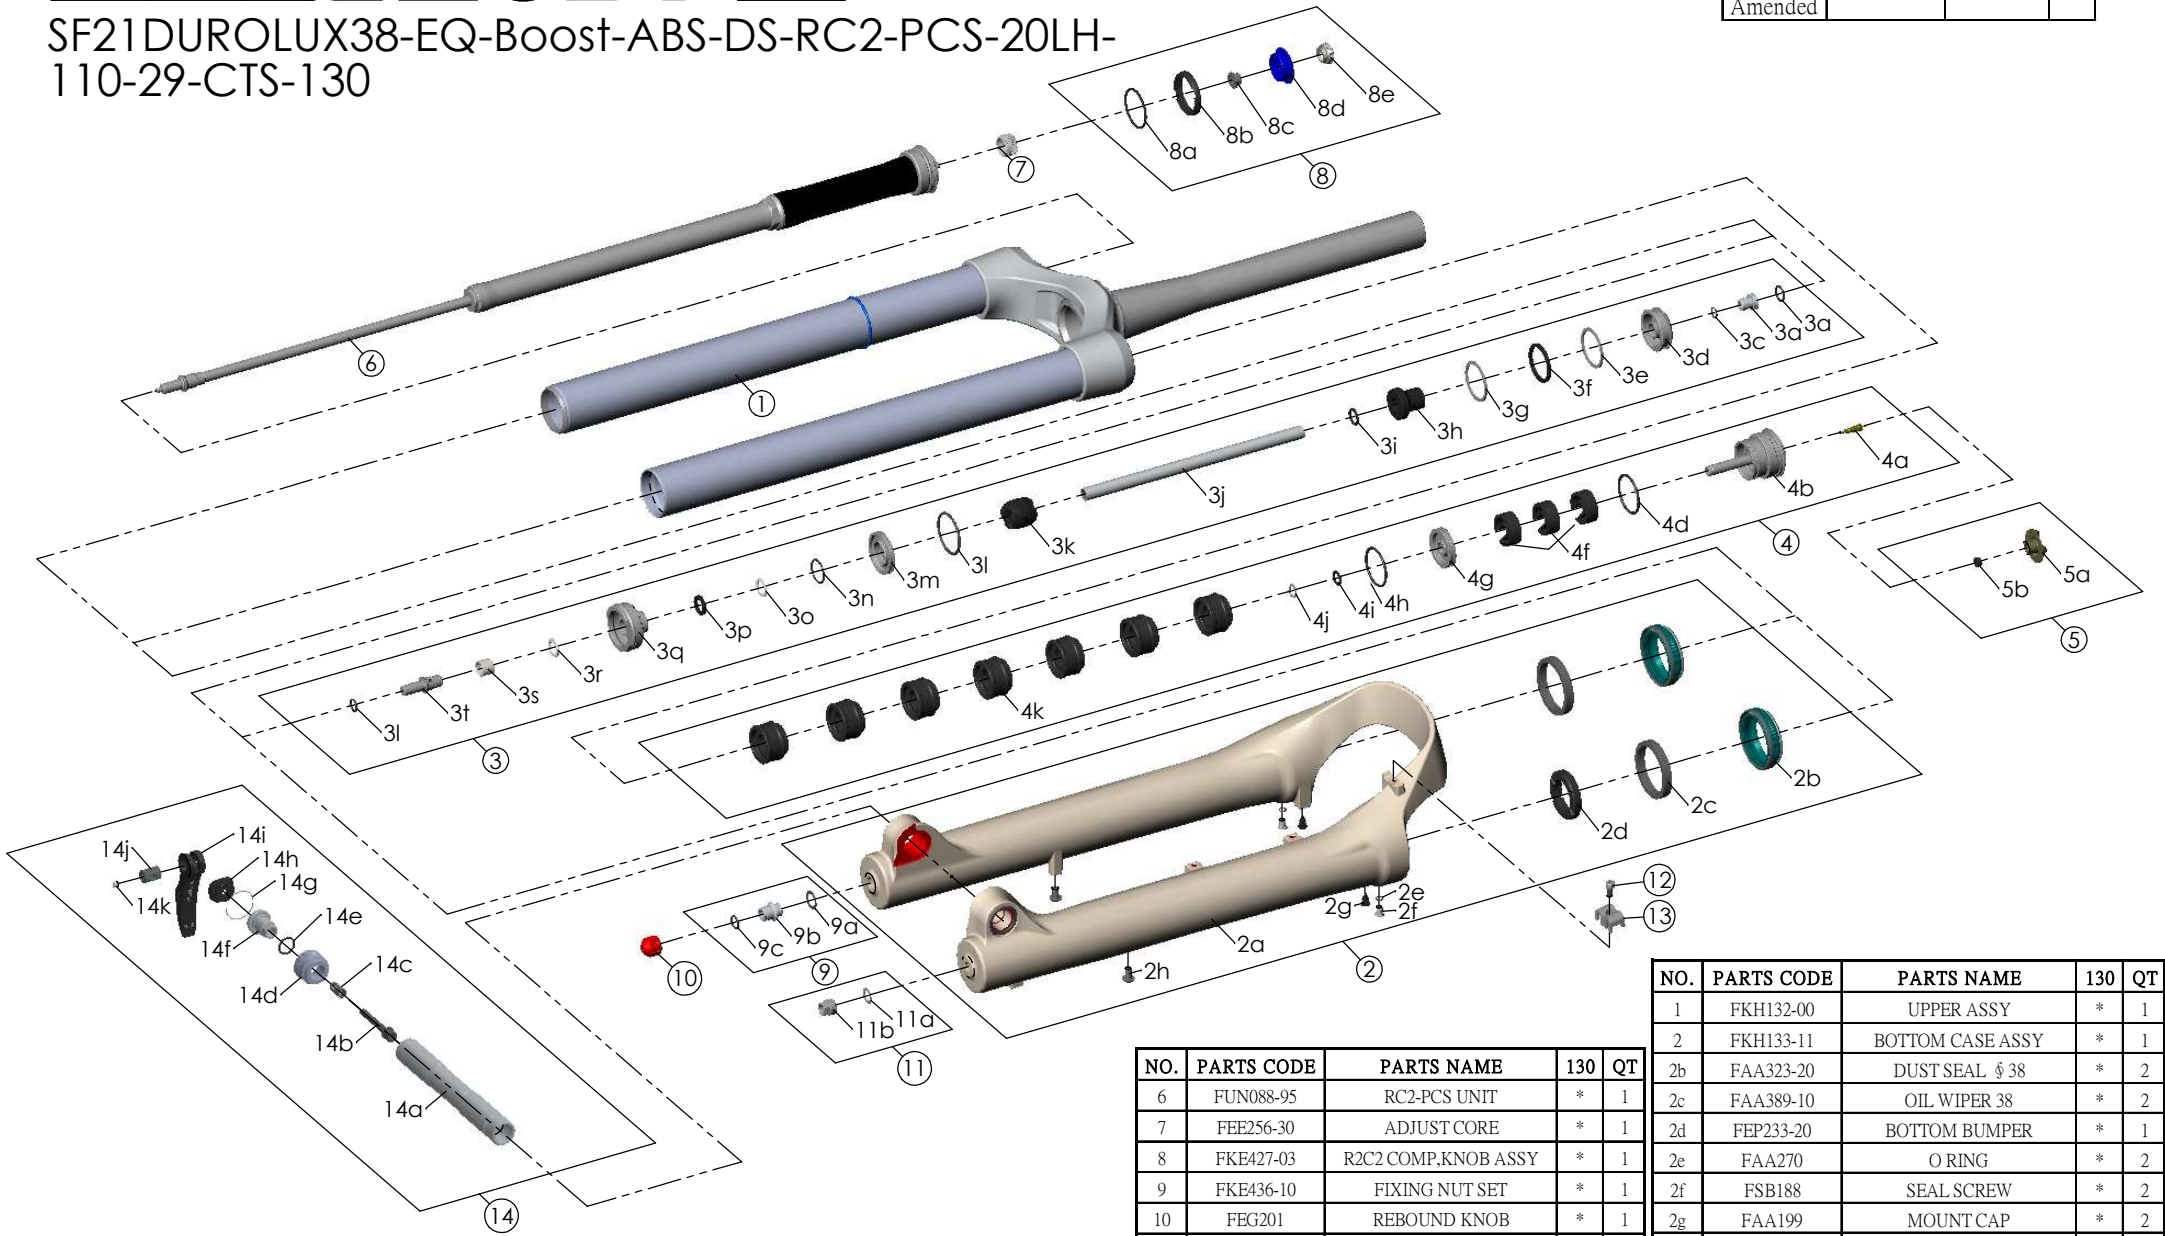

SUNTOUR

SF21DUROLUX38-EQ-Boost-ABS-DS-RC2-PCS-20LH-110-29-CTS-130

Date	2021.-10-01	Version	0
Amended			

NO.	PARTS CODE	PARTS NAME	130	QT
6	FUN088-95	RC2-PCS UNIT	*	1
7	FEE256-30	ADJUST CORE	*	1
8	FKE427-03	R2C2 COMP,KNOB ASSY	*	1
9	FKE436-10	FIXING NUT SET	*	1
10	FEG201	REBOUND KNOB	*	1
11	FKA063-03	FIXING NUT SET	*	1
12	FSB153	GUIDE FIXING BOLT	*	1
13	FEG519	CABLE GUIDE	*	1
14	FKA123-00	20LH-110 ALXE SET	*	1

NO.	PARTS CODE	PARTS NAME	130	QT
1	FKH132-00	UPPER ASSY	*	1
2	FKH133-11	BOTTOM CASE ASSY	*	1
2b	FAA323-20	DUST SEAL ϕ 38	*	2
2c	FAA389-10	OIL WIPER 38	*	2
2d	FEP233-20	BOTTOM BUMPER	*	1
2e	FAA270	O RING	*	2
2f	FSB188	SEAL SCREW	*	2
2g	FAA199	MOUNT CAP	*	2
2h	FSB203	FIXING BOLT	*	2
3	FKE577-55	SUPPORT TUBE ASSY	*	1
4	FKE525-53	VOLUME ADJUSTER ASSY	*	1
5	FKE076-50	VALVE CAP ASSY	*	1