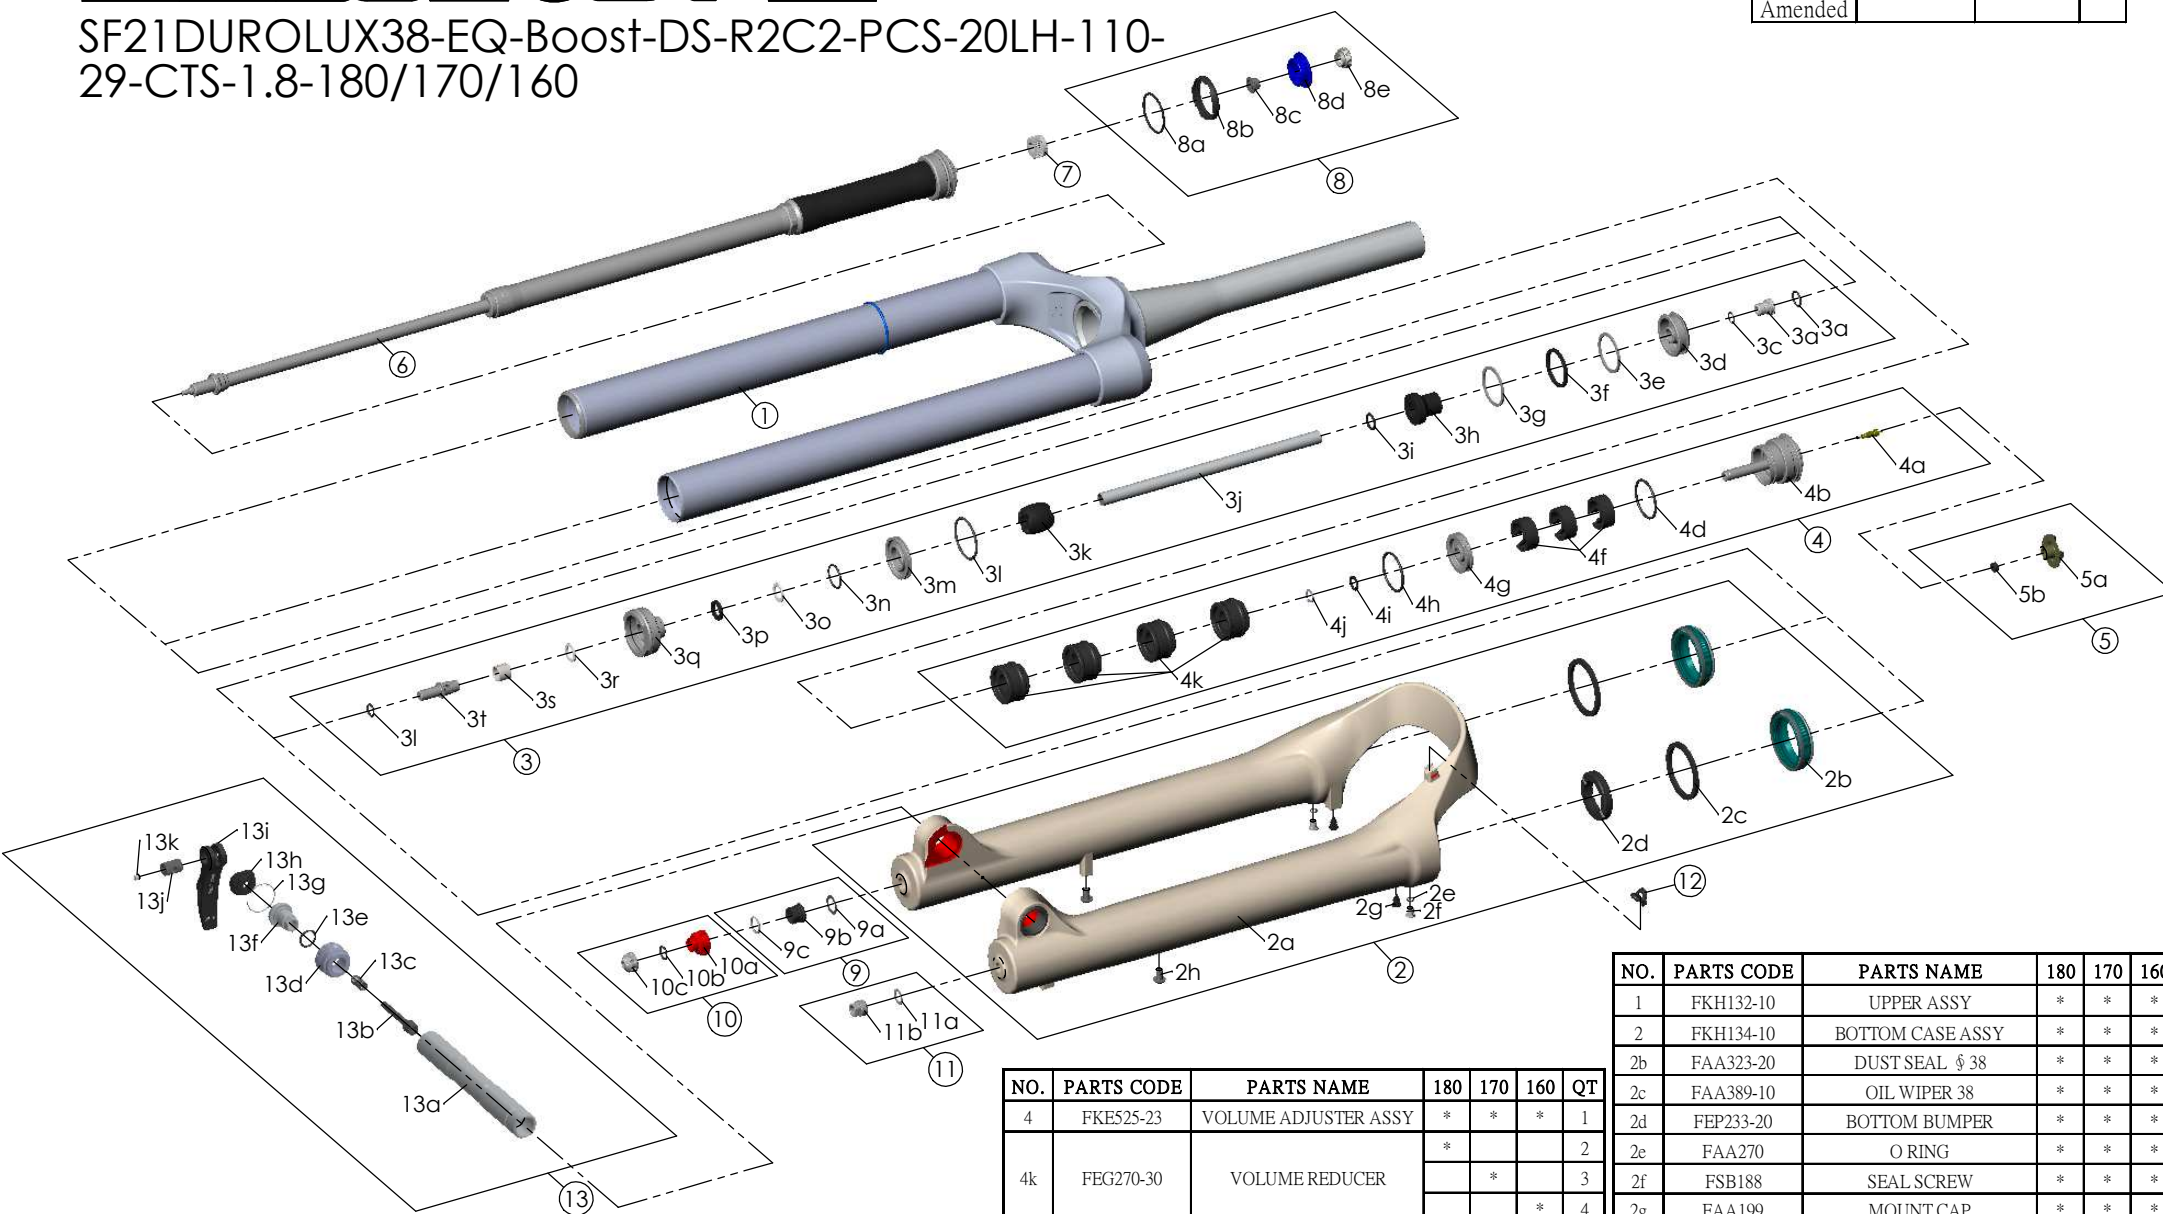

SR SUNTOUR

SF21DUROLUX38-EQ-Boost-DS-R2C2-PCS-20LH-110-29-CTS-1.8-180/170/160

Date	2021.-10-07	Version	0
Amended			

NO.	PARTS CODE	PARTS NAME	180	170	160	QT
10	FKE480-02	REBOUND KNOB UNIT	*	*	*	1
11	FKA063-03	FIXING NUT SET	*	*	*	1
12	FEF034	CABLE CLIP	*	*	*	1
13	FKA123-00	20LH-110 ALXE SET	*	*	*	1

NO.	PARTS CODE	PARTS NAME	180	170	160	QT
4	FKE525-23	VOLUME ADJUSTER ASSY	*	*	*	1
4k	FEG270-30	VOLUME REDUCER	*	*	2	3
					*	4
5	FKE076-50	VALVE CAP ASSY	*	*	*	1
6	FUN087-95	R2C2 PCS UNIT	*	*	*	1
7	FEE256-30	ADJUST CORE	*	*	*	1
8	FKE427-03	R2C2 COMP,KNOB ASSY	*	*	*	1
9	FKE436-03	FIXING NUT SET	*	*	*	1

NO.	PARTS CODE	PARTS NAME	180	170	160	QT
1	FKH132-10	UPPER ASSY	*	*	*	1
2	FKH134-10	BOTTOM CASE ASSY	*	*	*	1
2b	FAA323-20	DUST SEAL ϕ 38	*	*	*	2
2c	FAA389-10	OIL WIPER 38	*	*	*	2
2d	FEP233-20	BOTTOM BUMPER	*	*	*	1
2e	FAA270	O RING	*	*	*	2
2f	FSB188	SEAL SCREW	*	*	*	2
2g	FAA199	MOUNT CAP	*	*	*	2
2h	FSB203	FIXING BOLT	*	*	*	2
3	FKE577-25	SUPPORT TUBE ASSY	*	*	*	1
3j	FPE002-69	SUPPORT TUBE		*		1
	FPE002-68			*		1
	FPE002-67				*	1