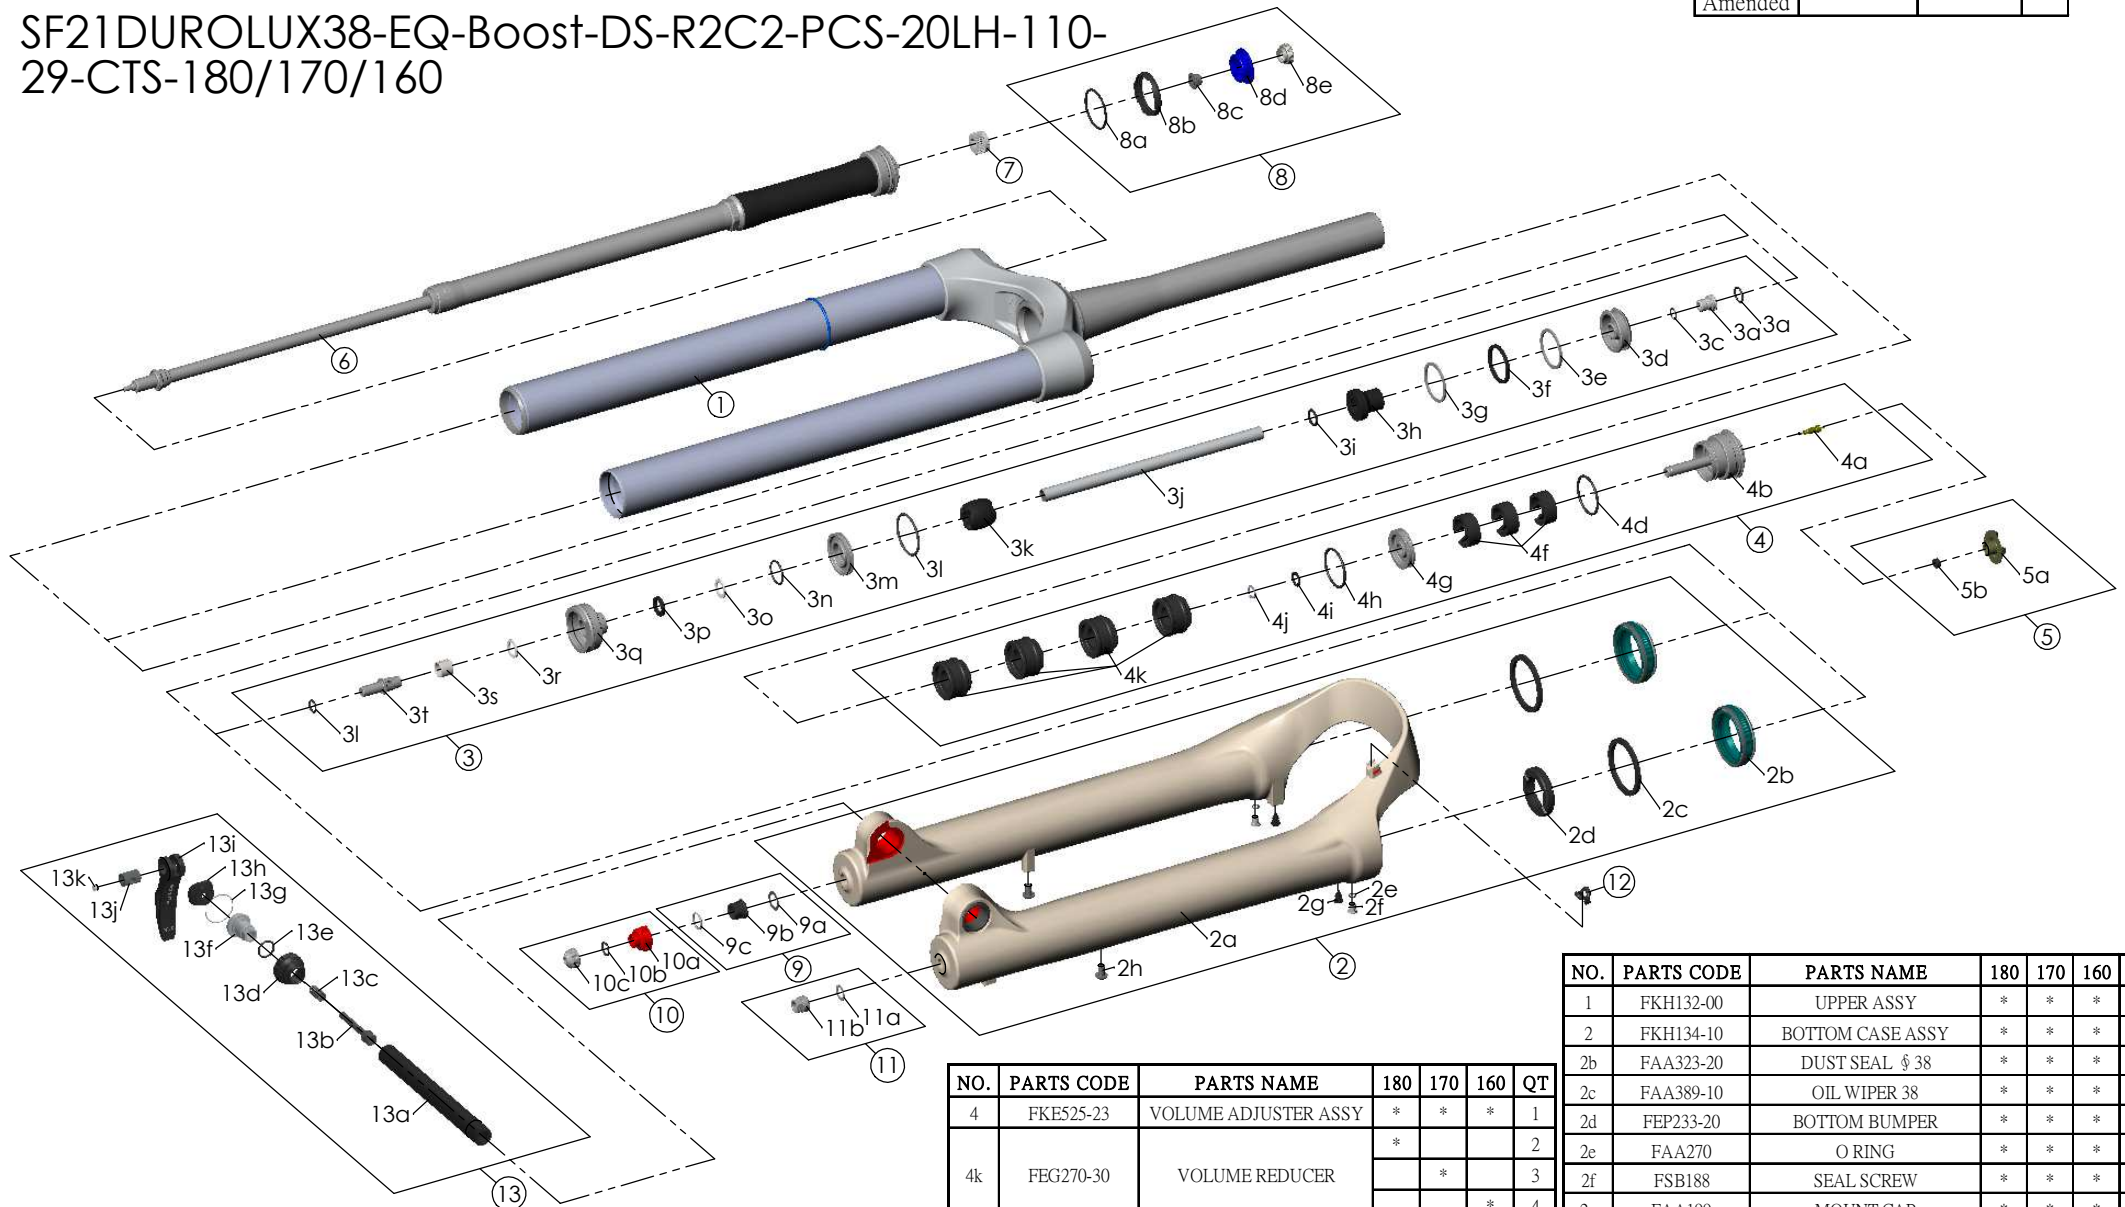

# SUNTOUR

SF21DUROLUX38-EQ-Boost-DS-R2C2-PCS-20LH-110-29-CTS-180/170/160

Date	2021.-10-07	Version	0
Amended			

NO.	PARTS CODE	PARTS NAME	180	170	160	QT
10	FKE480-02	REBOUND KNOB UNIT	*	*	*	1
11	FKA063-03	FIXING NUT SET	*	*	*	1
12	FEG034	CABLE CLIP	*	*	*	1
13	FKA123-00	20LH-110 ALXE SET	*	*	*	1

NO.	PARTS CODE	PARTS NAME	180	170	160	QT
4	FKE525-23	VOLUME ADJUSTER ASSY	*	*	*	1
4k	FEG270-30	VOLUME REDUCER	*			2
				*		3
				*	4	
5	FKE076-50	VALVE CAP ASSY	*	*	*	1
6	FUN087-95	R2C2 PCS UNIT	*	*	*	1
7	FEE256-30	ADJUST CORE	*	*	*	1
8	FKE427-03	R2C2 COMP.KNOB ASSY	*	*	*	1
9	FKE436-03	FIXING NUT SET	*	*	*	1

NO.	PARTS CODE	PARTS NAME	180	170	160	QT
1	FKH132-00	UPPER ASSY	*	*	*	1
2	FKH134-10	BOTTOM CASE ASSY	*	*	*	1
2b	FAA323-20	DUST SEAL $\phi$ 38	*	*	*	2
2c	FAA389-10	OIL WIPER 38	*	*	*	2
2d	FEP233-20	BOTTOM BUMPER	*	*	*	1
2e	FAA270	O RING	*	*	*	2
2f	FSB188	SEAL SCREW	*	*	*	2
2g	FAA199	MOUNT CAP	*	*	*	2
2h	FSB203	FIXING BOLT	*	*	*	2
3	FKE577-25	SUPPORT TUBE ASSY	*	*	*	1
3j	FPE002-69	SUPPORT TUBE	*			1
	FPE002-68			*		1
	FPE002-67				*	