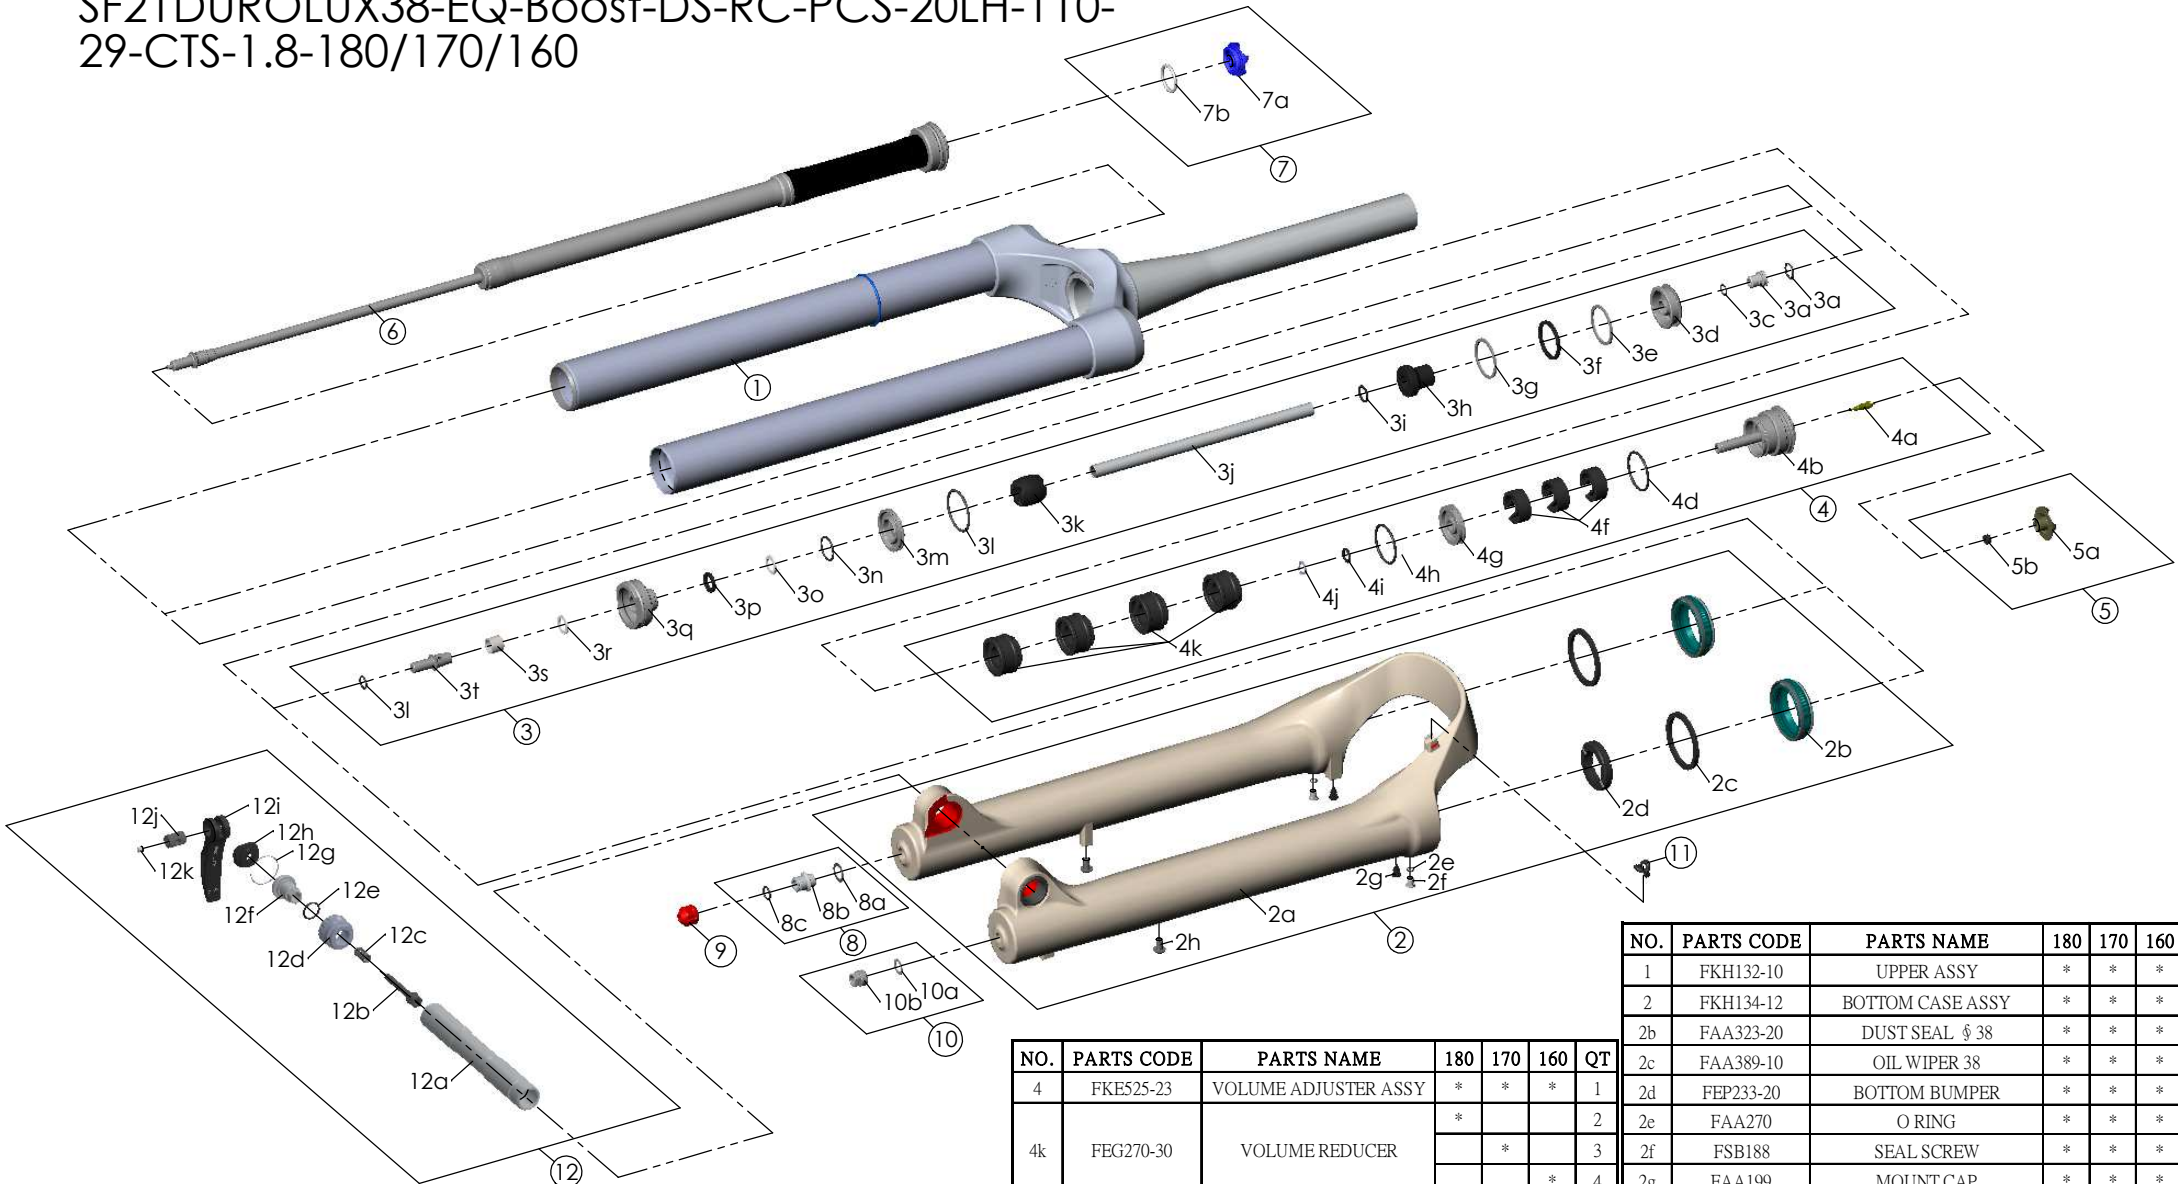

SUNTOUR

SF21DUROLUX38-EQ-Boost-DS-RC-PCS-20LH-110-29-CTS-1.8-180/170/160

Date	2021.-10-07	Version	0
Amended			

NO.	PARTS CODE	PARTS NAME	180	170	160	QT
10	FKA063-03	FIXING NUT SET	*	*	*	1
11	FEG034	CABLE CLIP	*	*	*	1
12	FKA123-00	20LH-110 ALXE SET	*	*	*	1

NO.	PARTS CODE	PARTS NAME	180	170	160	QT
4	FKE525-23	VOLUME ADJUSTER ASSY	*	*	*	1
			*			2
4k	FEG270-30	VOLUME REDUCER		*		3
				*		4
5	FKE076-50	VALVE CAP ASSY	*	*	*	1
6	FUN160-95	RC-PCS UNIT	*	*	*	1
7	FKE441	ADJUST KNOB ASSY	*	*	*	1
8	FKE436-10	FIXING NUT SET	*	*	*	1
9	FEG201	REBOUND KNOB	*	*	*	1

NO.	PARTS CODE	PARTS NAME	180	170	160	QT
1	FKH132-10	UPPER ASSY	*	*	*	1
2	FKH134-12	BOTTOM CASE ASSY	*	*	*	1
2b	FAA323-20	DUST SEAL ϕ 38	*	*	*	2
2c	FAA389-10	OIL WIPER 38	*	*	*	2
2d	FEP233-20	BOTTOM BUMPER	*	*	*	1
2e	FAA270	O RING	*	*	*	2
2f	FSB188	SEAL SCREW	*	*	*	2
2g	FAA199	MOUNT CAP	*	*	*	2
2h	FSB203	FIXING BOLT	*	*	*	2
3	FKE577-25	SUPPORT TUBE ASSY	*	*	*	1
	FPE002-69	SUPPORT TUBE		*		1
3j	FPE002-68			*		1
	FPE002-67				*	1