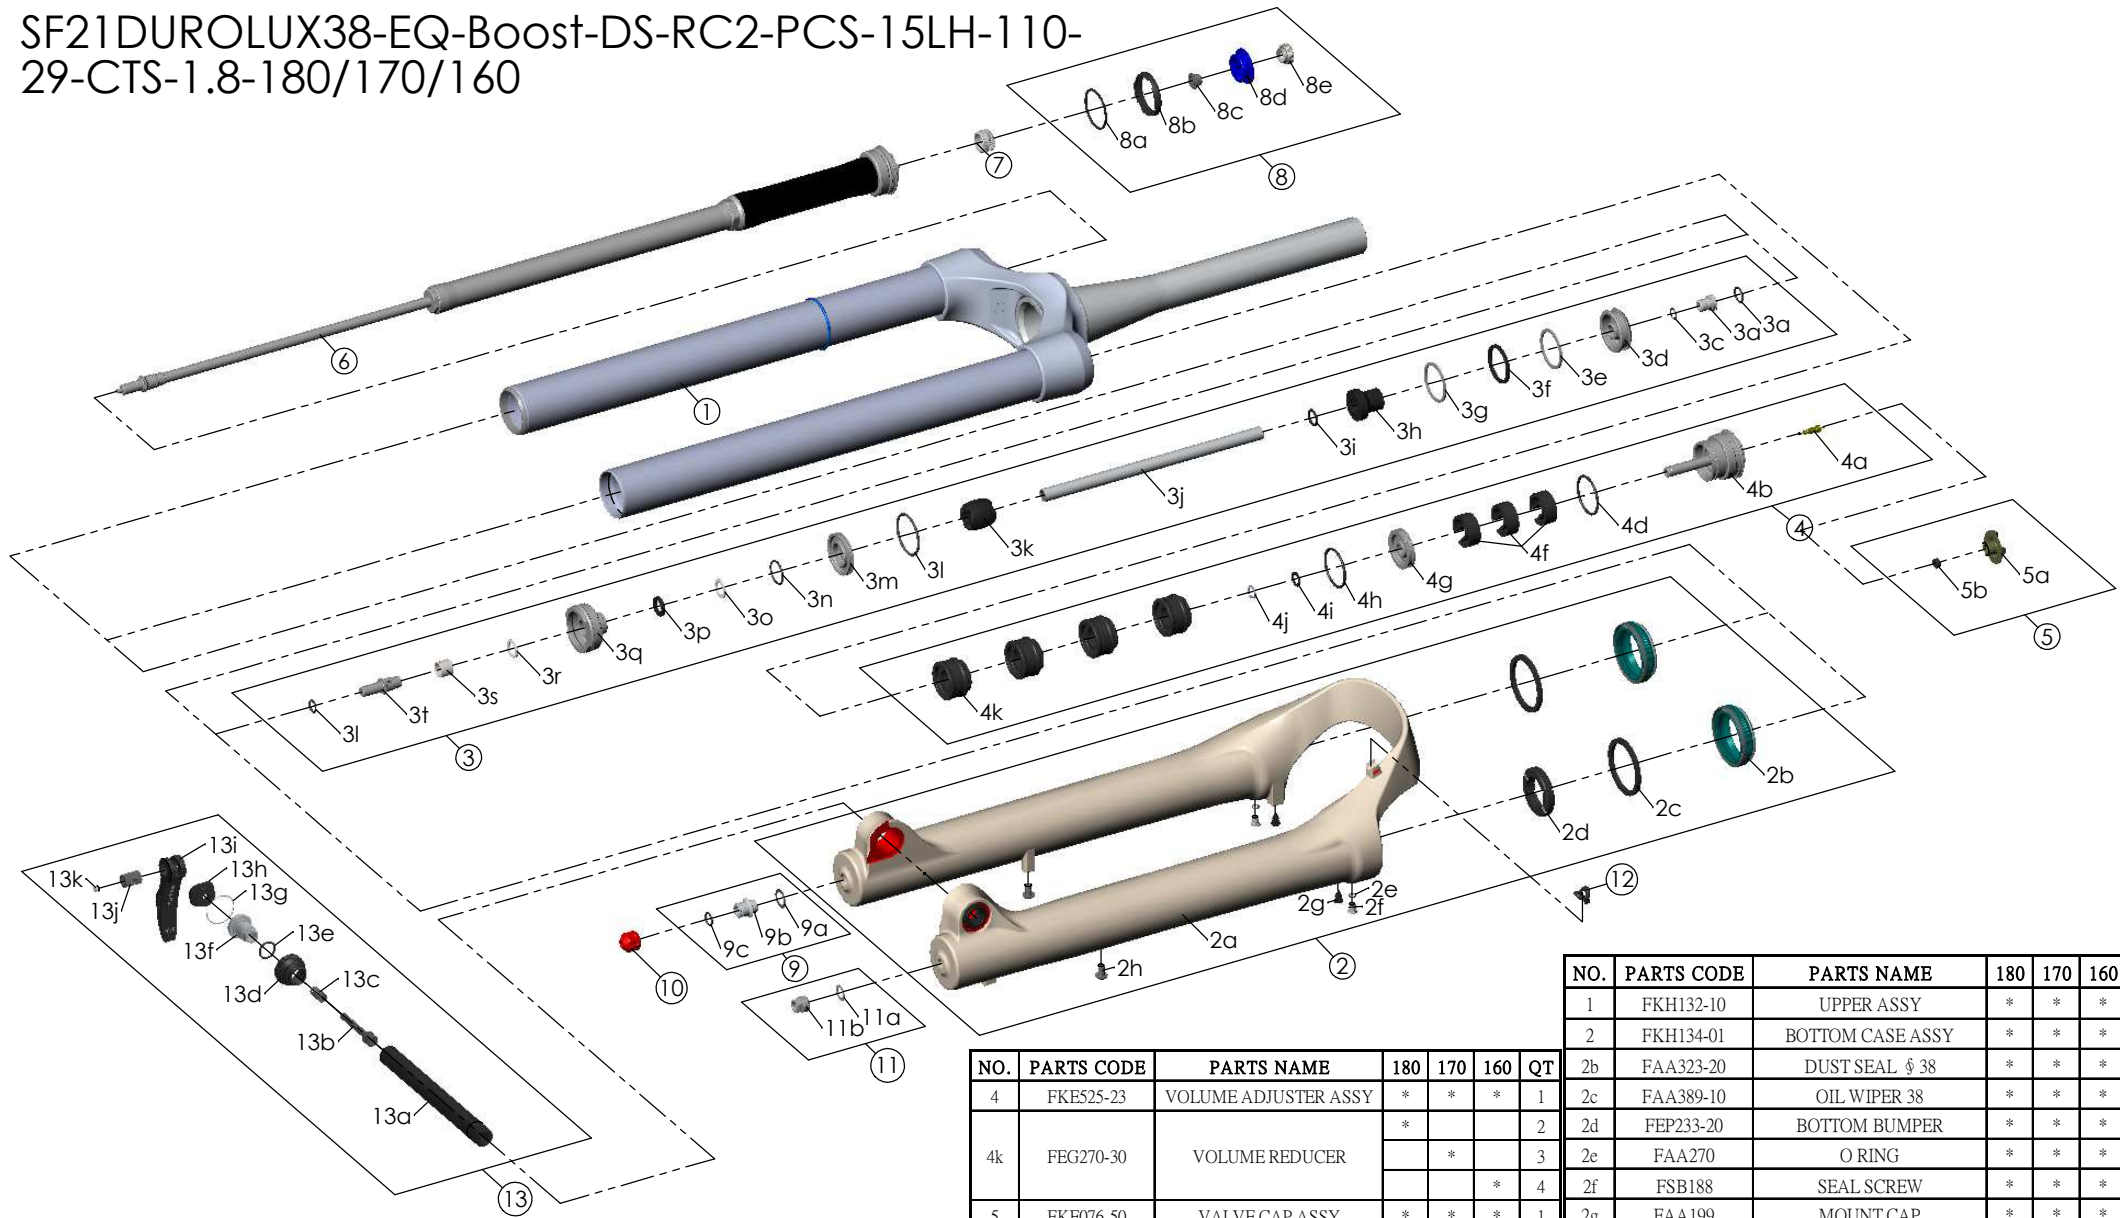

SF21DUROLUX38-EQ-Boost-DS-RC2-PCS-15LH-110-29-CTS-1.8-180/170/160

NO.	PARTS CODE	PARTS NAME	180	170	160	QT
11	FKA063-03	FIXING NUT SET	*	*	*	1
12	FSB153	GUIDE FIXING BOLT	*	*	*	1
13	FEF519	CABLE GUIDE	*	*	*	1
14	FKA116-02	15LH-110 AXLE SET	*	*	*	1

NO.	PARTS CODE	PARTS NAME	180	170	160	QT
4	FKE525-23	VOLUME ADJUSTER ASSY	*	*	*	1
4k	FEF270-30	VOLUME REDUCER		*		3
5	FKE076-50	VALVE CAP ASSY	*	*	*	1
6	FUN088-95	RC2-PCS UNIT	*	*	*	1
7	FEE256-30	ADJUST CORE	*	*	*	1
8	FKE427-03	R2C2 COMP.KNOB ASSY	*	*	*	1
9	FKE436-10	FIXING NUT SET	*	*	*	1
10	FEF201	REBOUND KNOB	*	*	*	1

NO.	PARTS CODE	PARTS NAME	180	170	160	QT
1	FKH132-10	UPPER ASSY	*	*	*	1
2	FKH134-01	BOTTOM CASE ASSY	*	*	*	1
2b	FAA323-20	DUST SEAL ϕ 38	*	*	*	2
2c	FAA389-10	OIL WIPER 38	*	*	*	2
2d	FEF233-20	BOTTOM BUMPER	*	*	*	1
2e	FAA270	O RING	*	*	*	2
2f	FSB188	SEAL SCREW	*	*	*	2
2g	FAA199	MOUNT CAP	*	*	*	2
2h	FSB203	FIXING BOLT	*	*	*	2
3	FKE577-25	SUPPORT TUBE ASSY	*	*	*	1
3j	FPE002-69	SUPPORT TUBE	*			1
	FPE002-68			*		1
	FPE002-67				*	1