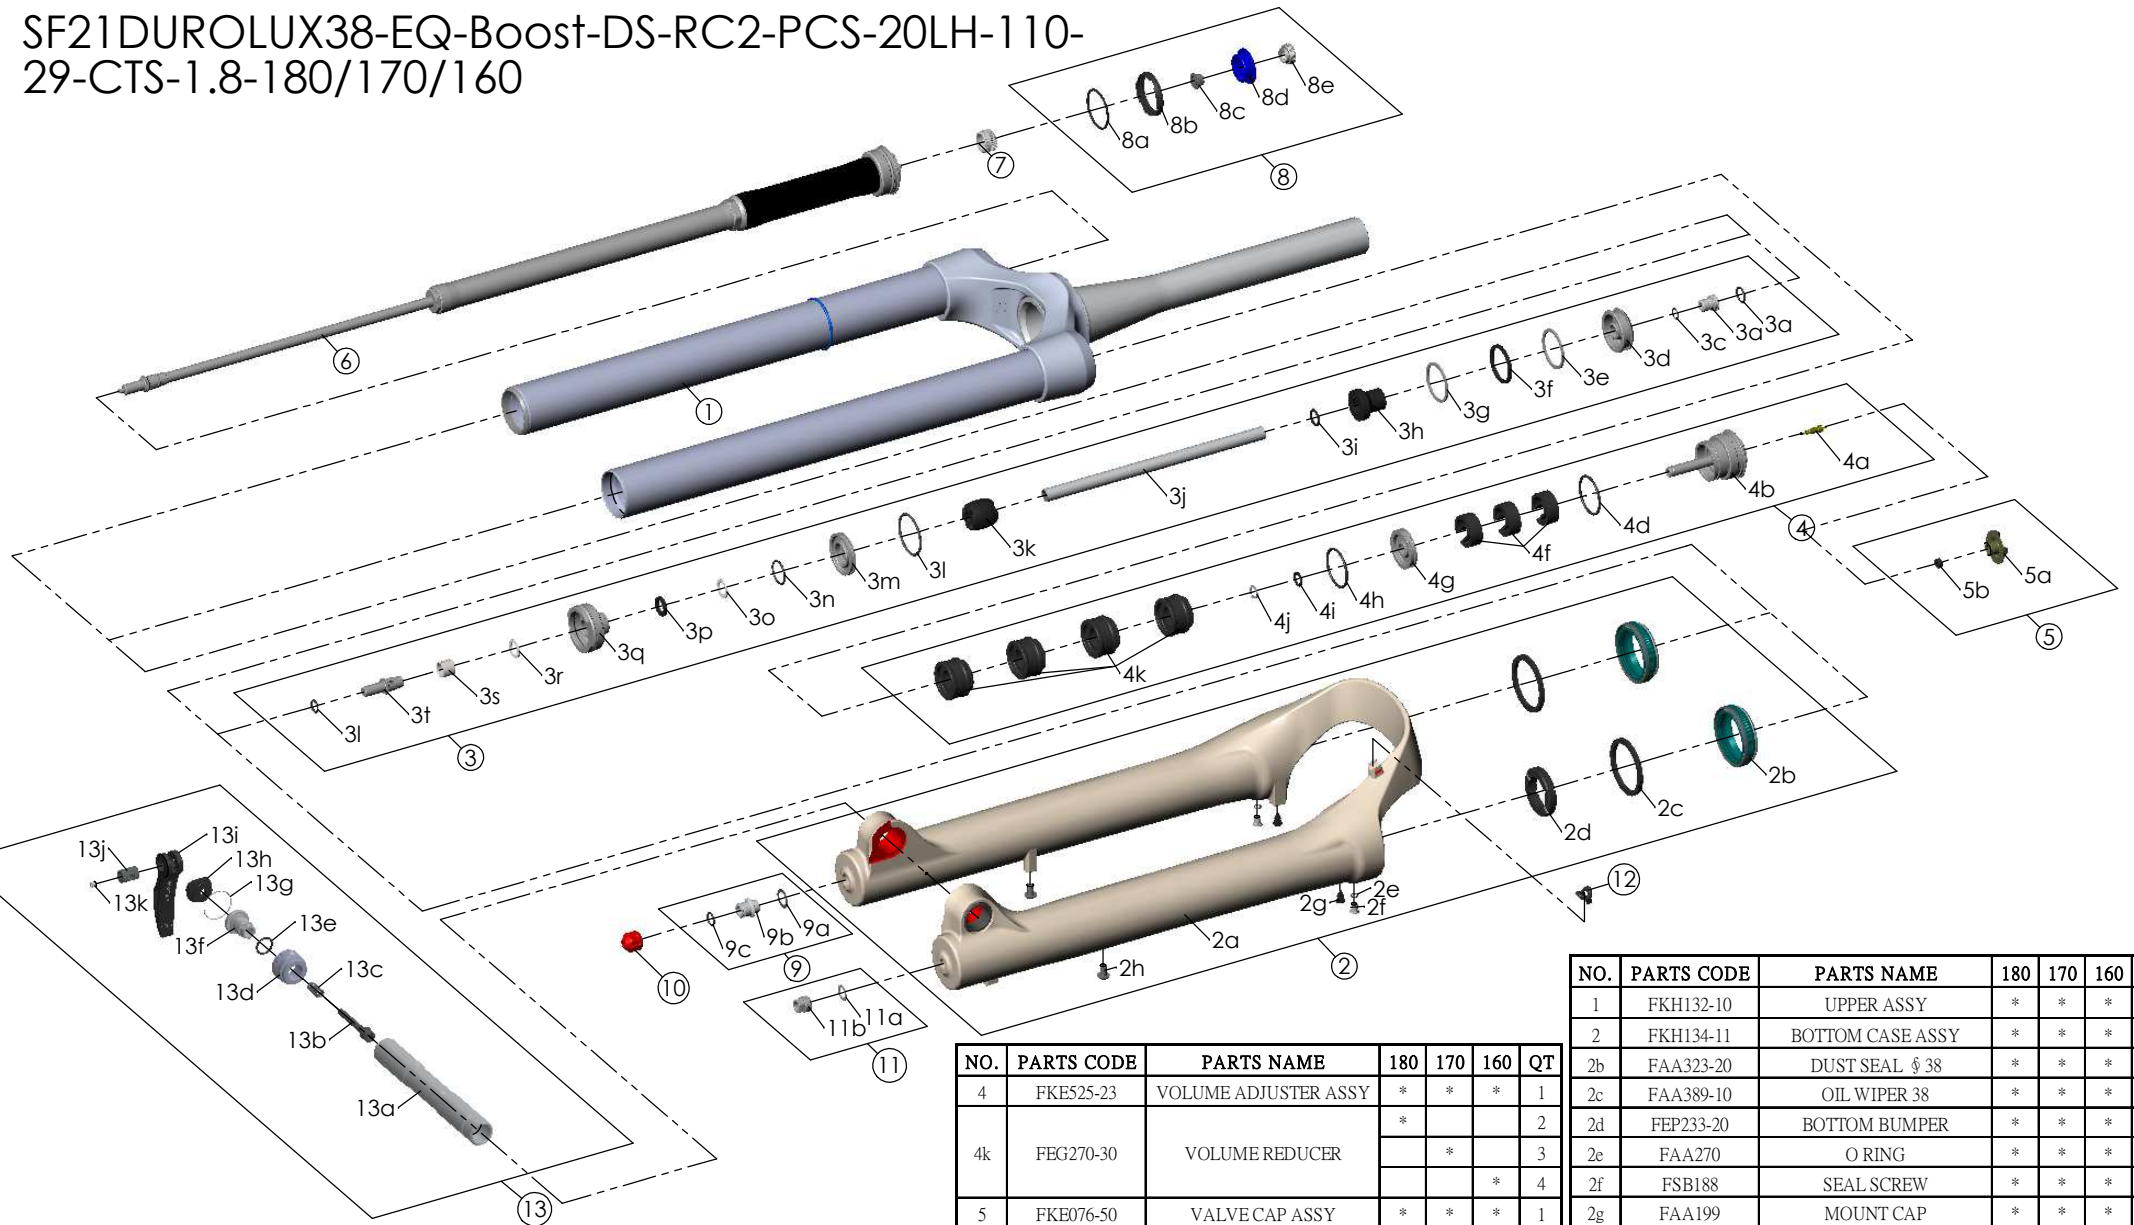

SF21DUROLUX38-EQ-Boost-DS-RC2-PCS-20LH-110-29-CTS-1.8-180/170/160

NO.	PARTS CODE	PARTS NAME	180	170	160	QT
11	FKA063-03	FIXING NUT SET	*	*	*	1
12	FSB153	GUIDE FIXING BOLT	*	*	*	1
13	FEF519	CABLE GUIDE	*	*	*	1
14	FKA123-00	20LH-110 ALXE SET	*	*	*	1

NO.	PARTS CODE	PARTS NAME	180	170	160	QT
4	FKE525-23	VOLUME ADJUSTER ASSY	*	*	*	1
4k	FEG270-30	VOLUME REDUCER	*	*	*	2
			*	*	*	3
4k	FEG270-30	VOLUME REDUCER	*	*	*	4
			*	*	*	3
5	FKE076-50	VALVE CAP ASSY	*	*	*	1
6	FUN088-95	RC2-PCS UNIT	*	*	*	1
7	FEE256-30	ADJUST CORE	*	*	*	1
8	FKE427-03	R2C2 COMP.KNOB ASSY	*	*	*	1
9	FKE436-10	FIXING NUT SET	*	*	*	1
10	FEF201	REBOUND KNOB	*	*	*	1

NO.	PARTS CODE	PARTS NAME	180	170	160	QT
1	FKH132-10	UPPER ASSY	*	*	*	1
2	FKH134-11	BOTTOM CASE ASSY	*	*	*	1
2b	FAA323-20	DUST SEAL φ 38	*	*	*	2
2c	FAA389-10	OIL WIPER 38	*	*	*	2
2d	FEP233-20	BOTTOM BUMPER	*	*	*	1
2e	FAA270	O RING	*	*	*	2
2f	FSB188	SEAL SCREW	*	*	*	2
2g	FAA199	MOUNT CAP	*	*	*	2
2h	FSB203	FIXING BOLT	*	*	*	2
3	FKE577-25	SUPPORT TUBE ASSY	*	*	*	1
3j	FPE002-69	SUPPORT TUBE	*	*	*	1
	FPE002-68		*	*	*	1
	FPE002-67		*	*	*	1