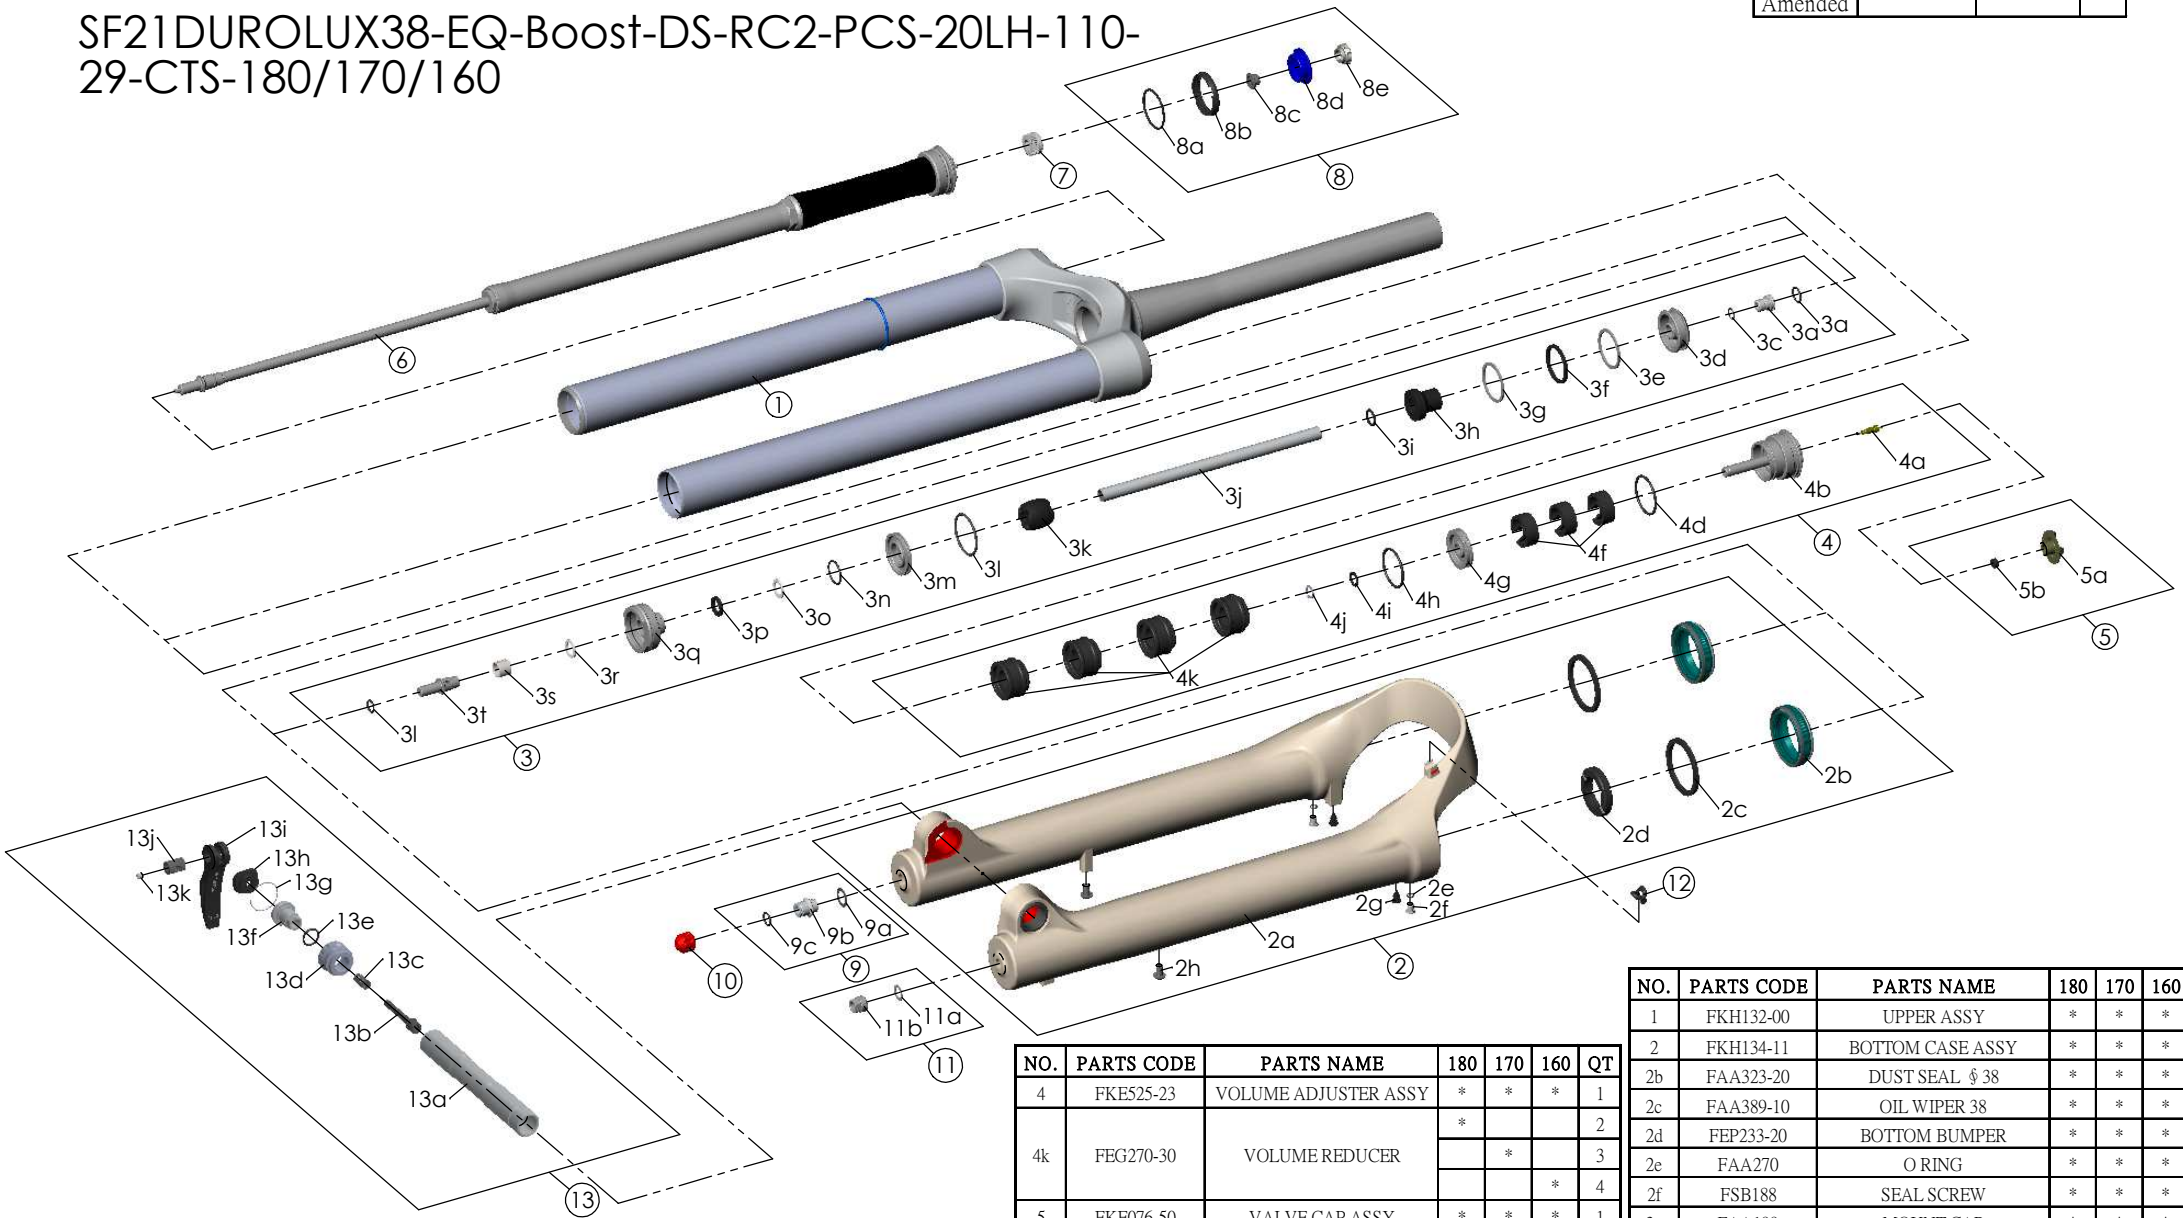

SR SUNTOUR

SF21DUROLUX38-EQ-Boost-DS-RC2-PCS-20LH-110-29-CTS-180/170/160

Date	2021.-10-07	Version	0
Amended			

NO.	PARTS CODE	PARTS NAME	180	170	160	QT
11	FKA063-03	FIXING NUT SET	*	*	*	1
12	FSB153	GUIDE FIXING BOLT	*	*	*	1
13	FEF519	CABLE GUIDE	*	*	*	1
14	FKA123-00	20LH-110 ALXE SET	*	*	*	1

NO.	PARTS CODE	PARTS NAME	180	170	160	QT
4	FKE525-23	VOLUME ADJUSTER ASSY	*	*	*	1
4k	FEG270-30	VOLUME REDUCER	*			2
				*		3
					*	4
5	FKE076-50	VALVE CAP ASSY	*	*	*	1
6	FUN088-95	RC2-PCS UNIT	*	*	*	1
7	FEE256-30	ADJUST CORE	*	*	*	1
8	FKE427-03	R2C2 COMP.KNOB ASSY	*	*	*	1
9	FKE436-10	FIXING NUT SET	*	*	*	1
10	FEF201	REBOUND KNOB	*	*	*	1

NO.	PARTS CODE	PARTS NAME	180	170	160	QT
1	FKH132-00	UPPER ASSY	*	*	*	1
2	FKH134-11	BOTTOM CASE ASSY	*	*	*	1
2b	FAA323-20	DUST SEAL \$ 38	*	*	*	2
2c	FAA389-10	OIL WIPER 38	*	*	*	2
2d	FEP233-20	BOTTOM BUMPER	*	*	*	1
2e	FAA270	O RING	*	*	*	2
2f	FSB188	SEAL SCREW	*	*	*	2
2g	FAA199	MOUNT CAP	*	*	*	2
2h	FSB203	FIXING BOLT	*	*	*	2
3	FKE577-25	SUPPORT TUBE ASSY	*	*	*	1
3j	FPE002-69	SUPPORT TUBE	*			1
	FPE002-68			*		1
	FPE002-67				*	