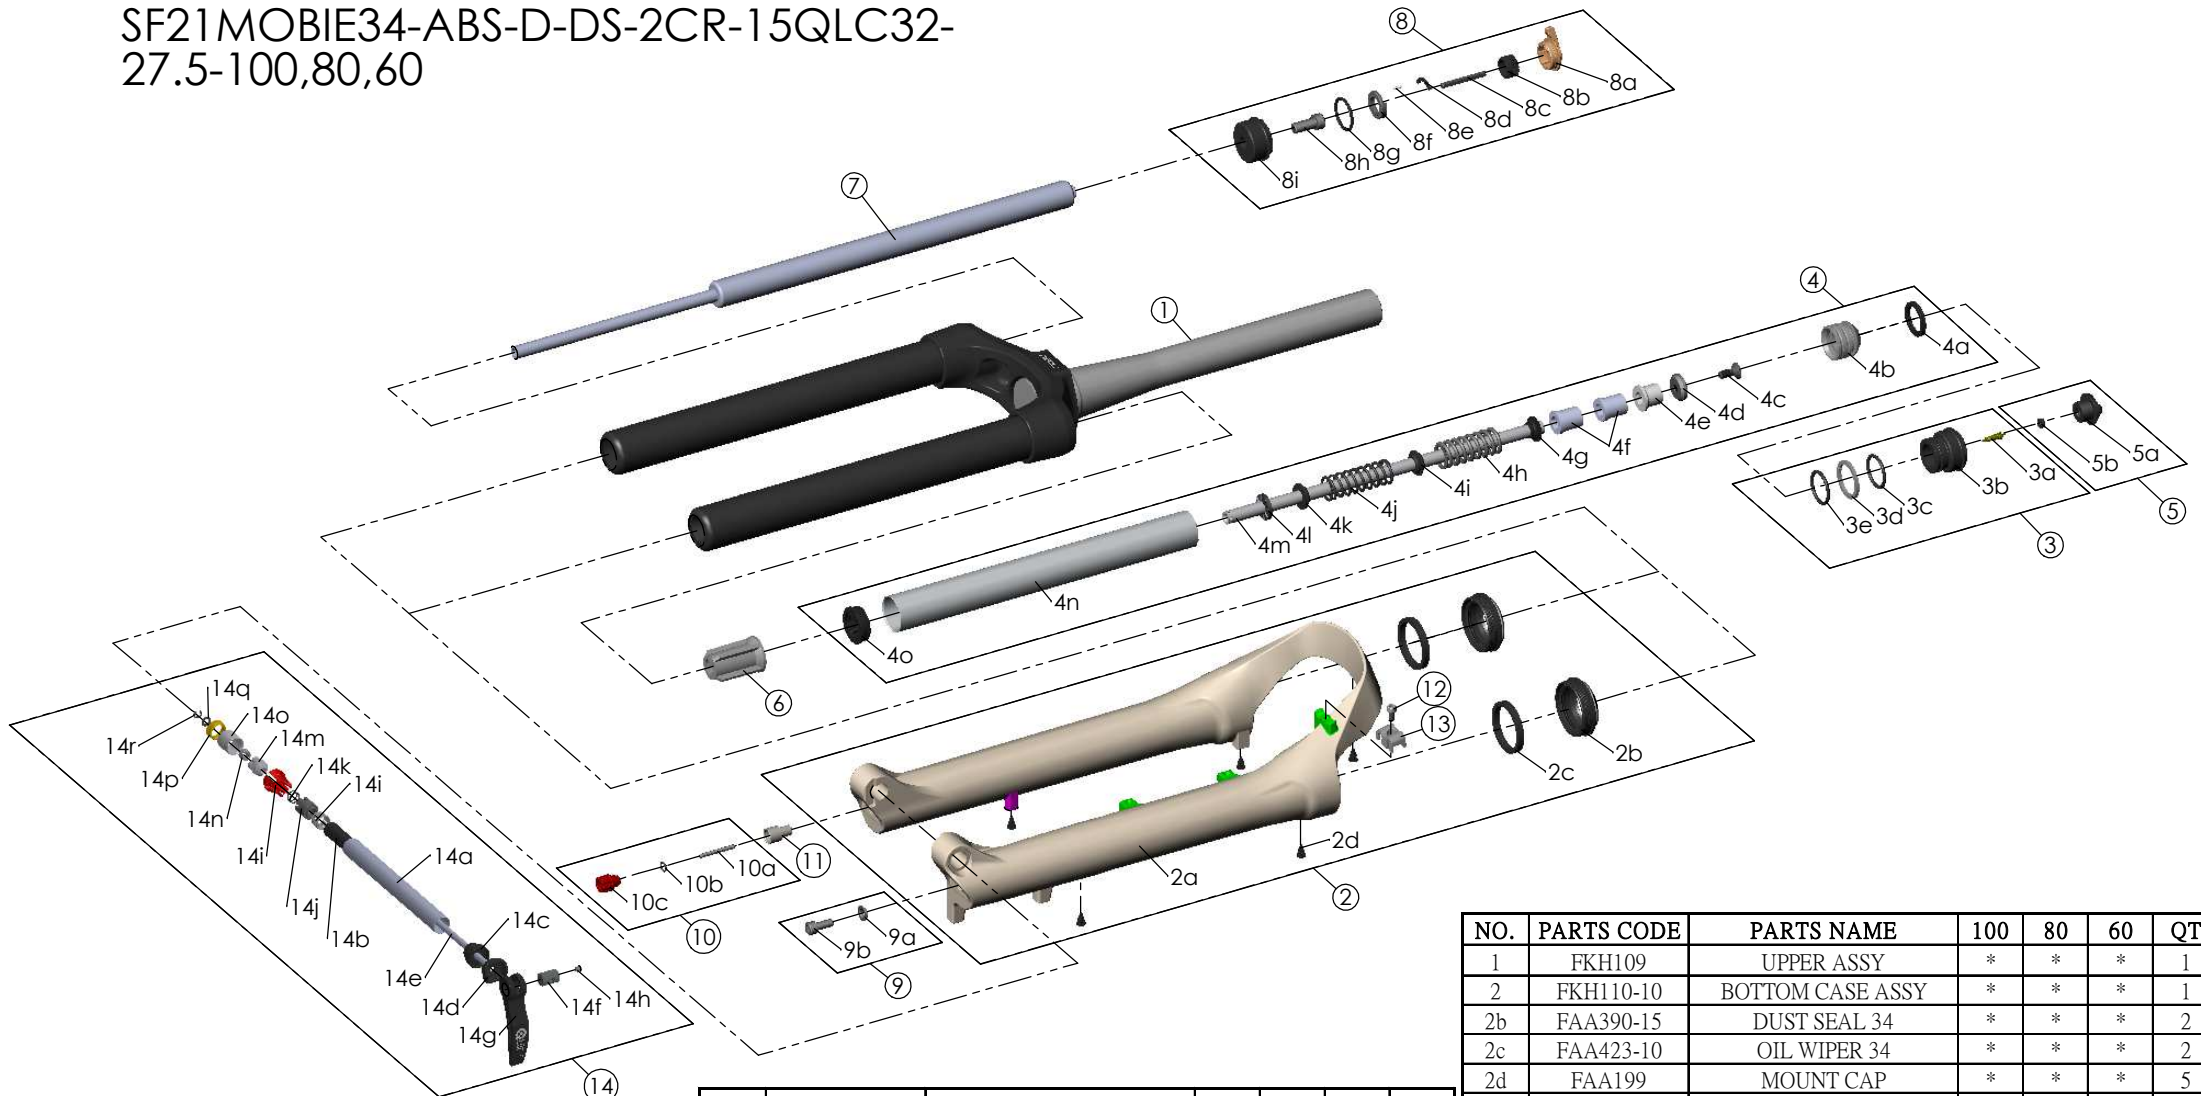

SF21MOBIE34-ABS-D-DS-2CR-15QLC32-27.5-100,80,60

NO.	PARTS CODE	PARTS NAME	100	80	60	QT
8	FKE526-22	LO TOP CAP ASSY	*	*	*	1
9	FKA044	FIXING BOLT SET	*	*	*	1
10	FKA004-30	REBOUND KNOB ASSY	*	*	*	1
11	FSB058	DAMPER FIXING BOLT	*	*	*	1
12	FSB153	GUIDE FIXING BOLT	*	*	*	1
13	FEG519	CABLE GUIDE	*	*	*	1
14	FKA069-25	15QLC32 AXLE SET	*	*	*	1

NO.	PARTS CODE	PARTS NAME	100	80	60	QT
1	FKH109	UPPER ASSY	*	*	*	1
2	FKH110-10	BOTTOM CASE ASSY	*	*	*	1
2b	FAA390-15	DUST SEAL 34	*	*	*	2
2c	FAA423-10	OIL WIPER 34	*	*	*	2
2d	FAA199	MOUNT CAP	*	*	*	5
3	FKE075-47	AIR CAP ASSY	*	*	*	1
4	FKE579-22	AIR CYLINDER ASSY	*	*	*	1
4f	FEE247	REBOUND SPACER	*	*	*	0
				*	*	1
					*	2
5	FKE076-10	VALVE CAP ASSY	*	*	*	1
6	FEE799-60	BOTTOM STOPPER	*	*	*	1
7	FUN070-00	LO-R UNIT	*	*	*	1