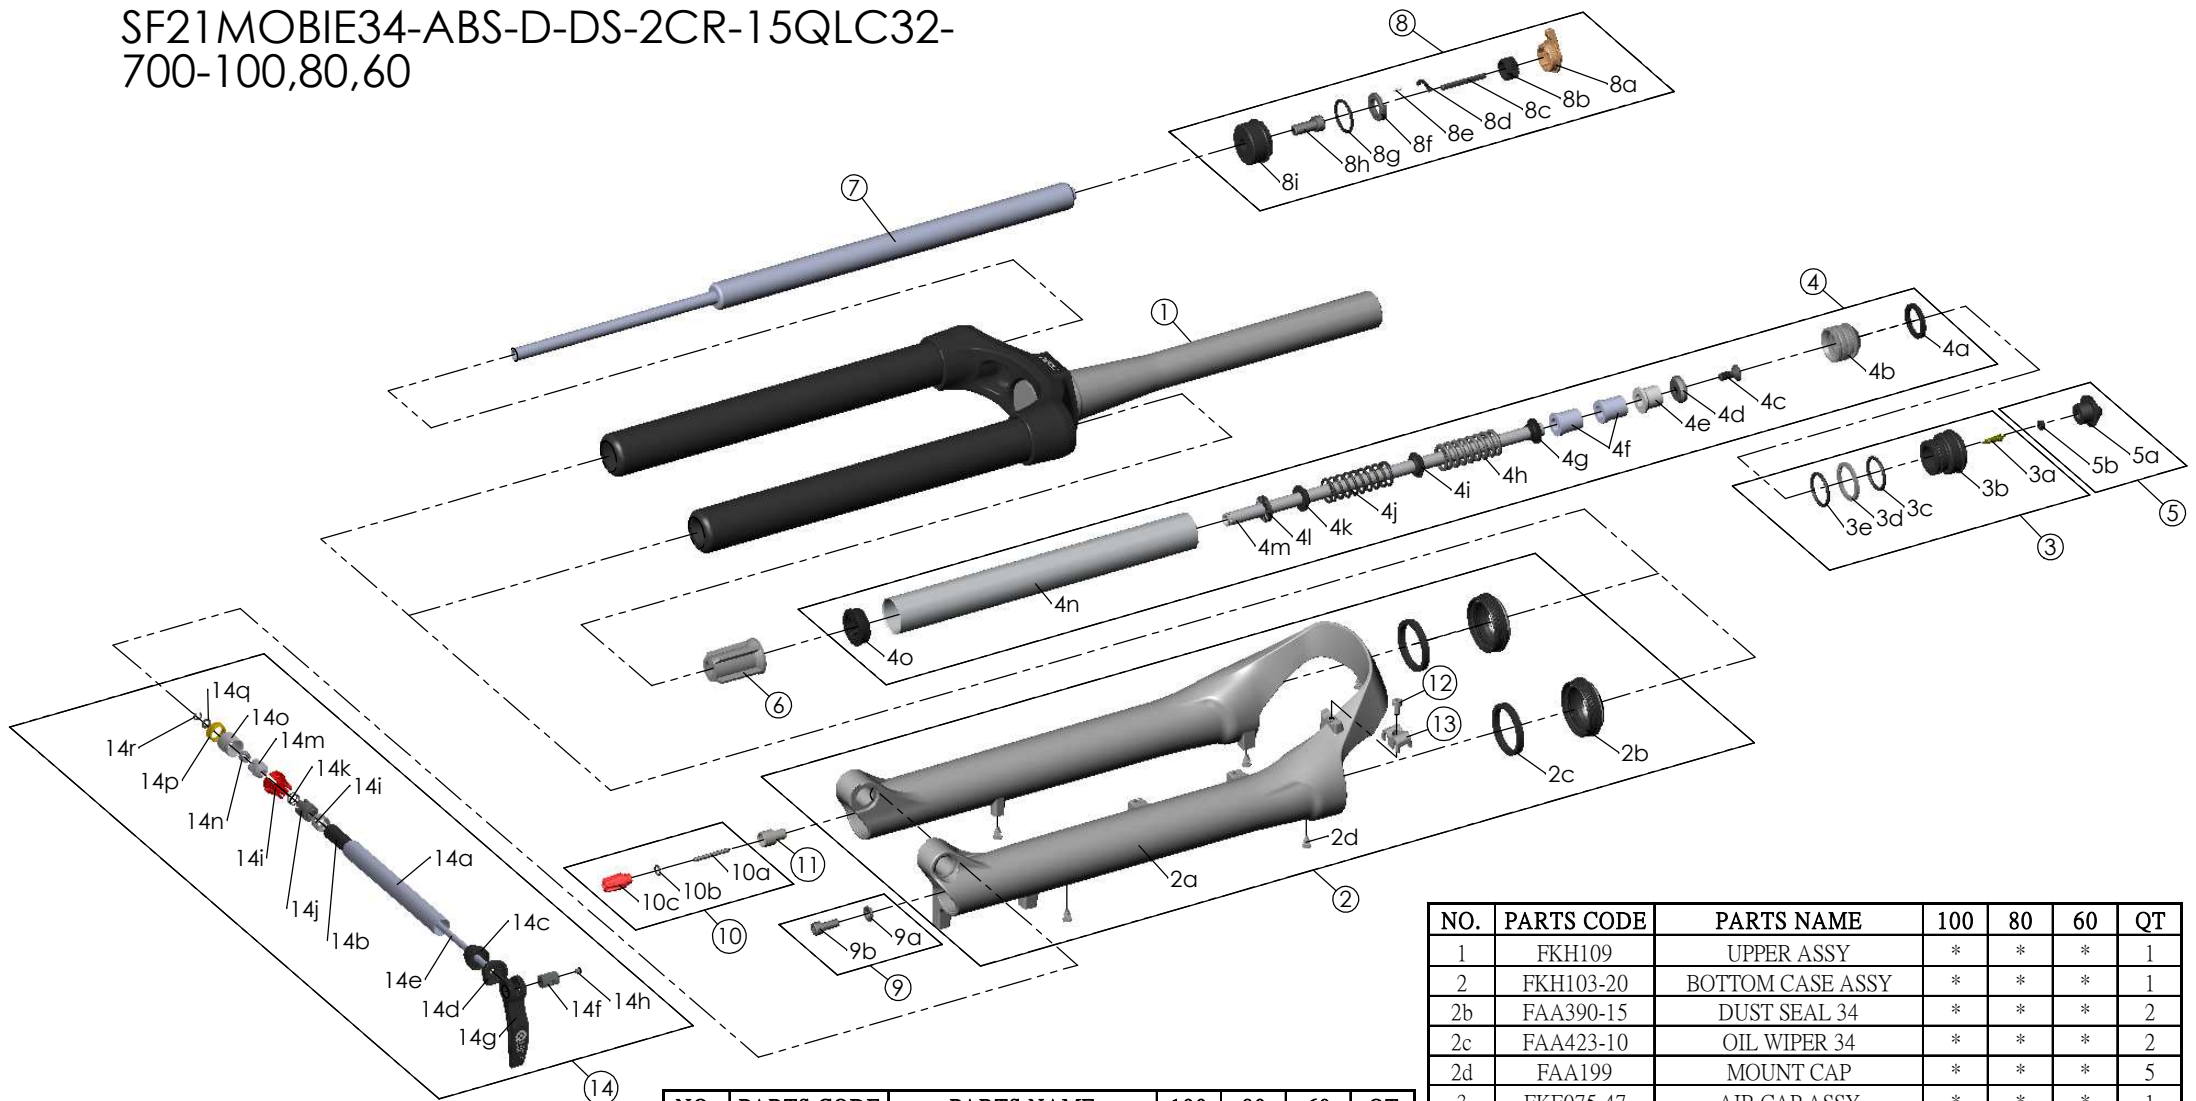

SF21MOBIE34-ABS-D-DS-2CR-15QLC32-700-100,80,60

NO.	PARTS CODE	PARTS NAME	100	80	60	QT
8	FKE526-22	LO TOP CAP ASSY	*	*	*	1
9	FKA044	FIXING BOLT SET	*	*	*	1
10	FKA004-22	DAMPER KNOB ASSY	*	*	*	1
11	FSB058	DAMPER FIXING BOLT	*	*	*	1
12	FSB153	GUIDE FIXING BOLT	*	*	*	1
13	FEF519	CABLE GUIDE	*	*	*	1
14	FKA069-25	15QLC32 AXLE SET	*	*	*	1

NO.	PARTS CODE	PARTS NAME	100	80	60	QT
1	FKH109	UPPER ASSY	*	*	*	1
2	FKH103-20	BOTTOM CASE ASSY	*	*	*	1
2b	FAA390-15	DUST SEAL 34	*	*	*	2
2c	FAA423-10	OIL WIPER 34	*	*	*	2
2d	FAA199	MOUNT CAP	*	*	*	5
3	FKE075-47	AIR CAP ASSY	*	*	*	1
4	FKE579-22	AIR CYLINDER ASSY	*	*	*	1
			*			0
4f	FEE247	REBOUND SPACER		*		1
					*	2
5	FKE076-10	VALVE CAP ASSY	*	*	*	1
6	FEE799-60	BOTTOM STOPPER	*	*	*	1
7	FUN070-00	LO-R UNIT	*	*	*	1