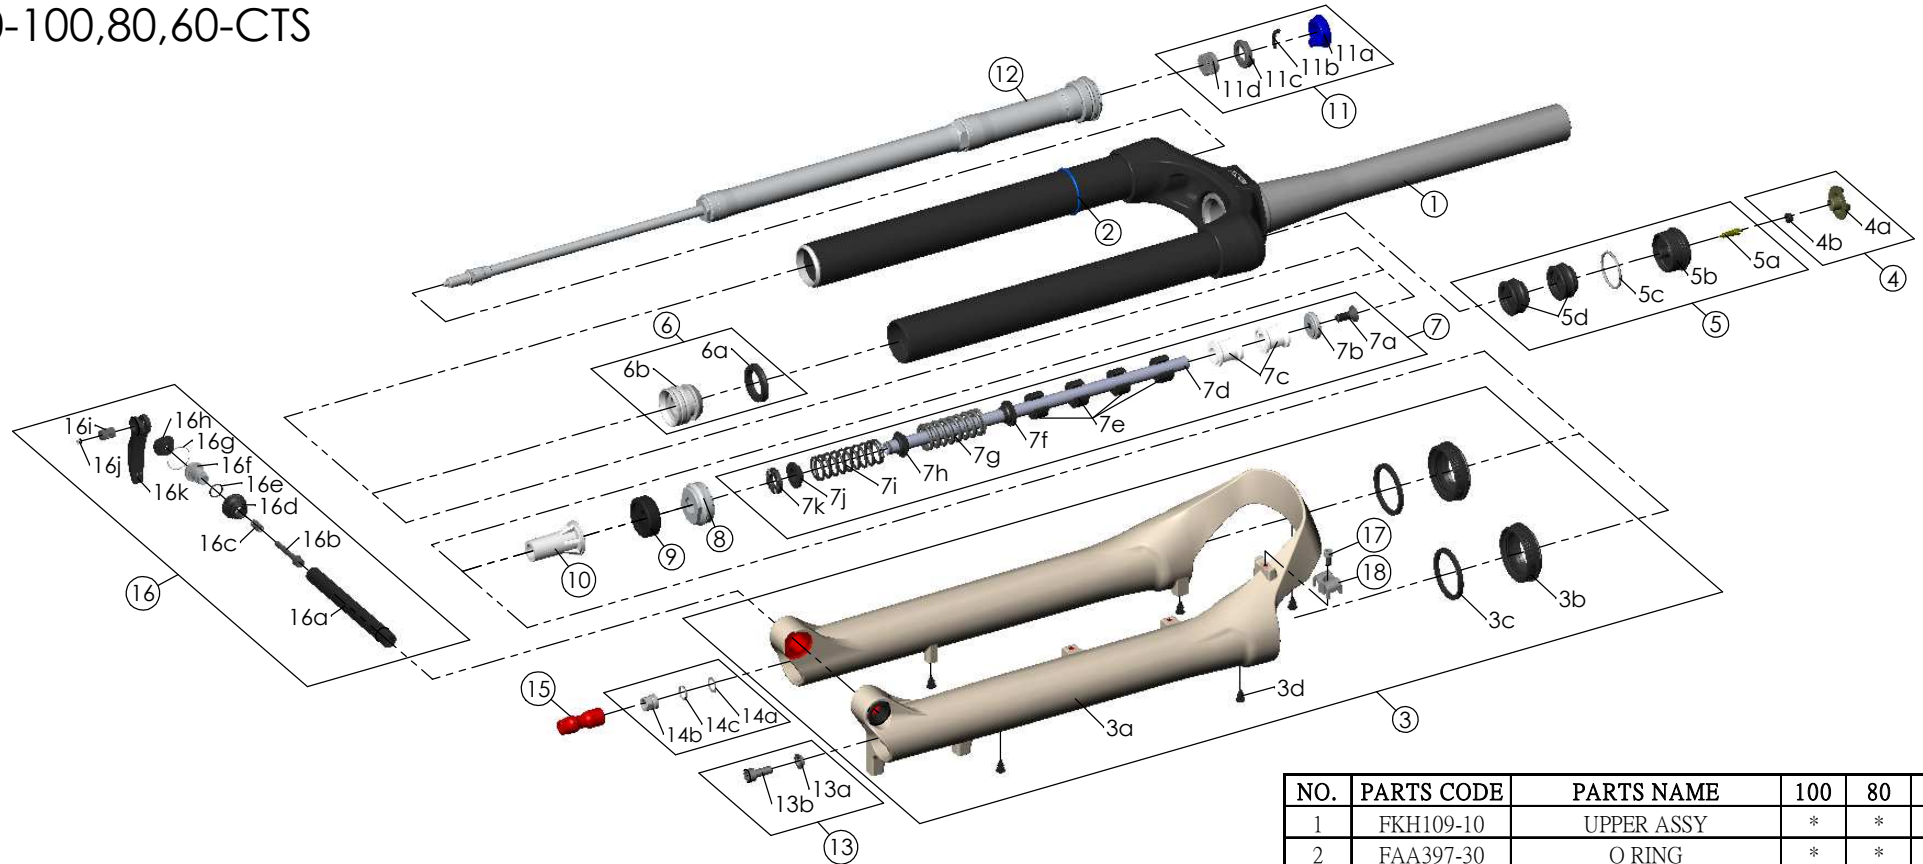

SF21MOBIE34-ABS-DS-2CR-PCS-15LH-  
700-100,80,60-CTS

Date	2020-7-05	Version	0
Amended			

NO.	PARTS CODE	PARTS NAME	100	80	60	QT
11	FKE562-12	LO-R KNOB ASSY	*	*	*	1
12	FUN171-35	2CR-PCS UNIT	*	*	*	1
13	FKA044	FIXING BOLT SET	*	*	*	1
14	FKE436-04	FIXING NUT SET	*	*	*	1
15	FEG494-10	REBOUND KNOB	*	*	*	1
16	FKA116-12	15LH-100 AXLE SET	*	*	*	1
17	FSB153	GUIDE FIXING BOLT	*	*	*	1
18	FEG519	CABLE GUIDE	*	*	*	1

NO.	PARTS CODE	PARTS NAME	100	80	60	QT
1	FKH109-10	UPPER ASSY	*	*	*	1
2	FAA397-30	O RING	*	*	*	1
3	FKH103-10	BOTTOM CASE ASSY	*	*	*	1
3b	FAA390	DUST SEAL 34	*	*	*	2
3c	FAA388-10	OIL WIPER 34	*	*	*	2
3d	FAA199	MOUNT CAP	*	*	*	5
4	FKE076-50	VALVE CAP ASSY	*	*	*	1
5	FKE075-18	AIR CAP ASSY	*	*	*	1
6	FKE091-40	PISTON UNIT	*	*	*	1
7	FKE498-32	SUPPORT TUBE ASSY	*	*	*	1
7e	FEG244	REBOUND SPACER		*		0
				*		2
					*	4
8	FEG211	FORK NOSE	*	*	*	1
9	FEP687	BOTTOM BUMPER	*	*	*	1
10	FEG360-50	BOTTOM STOPPER	*	*	*	1