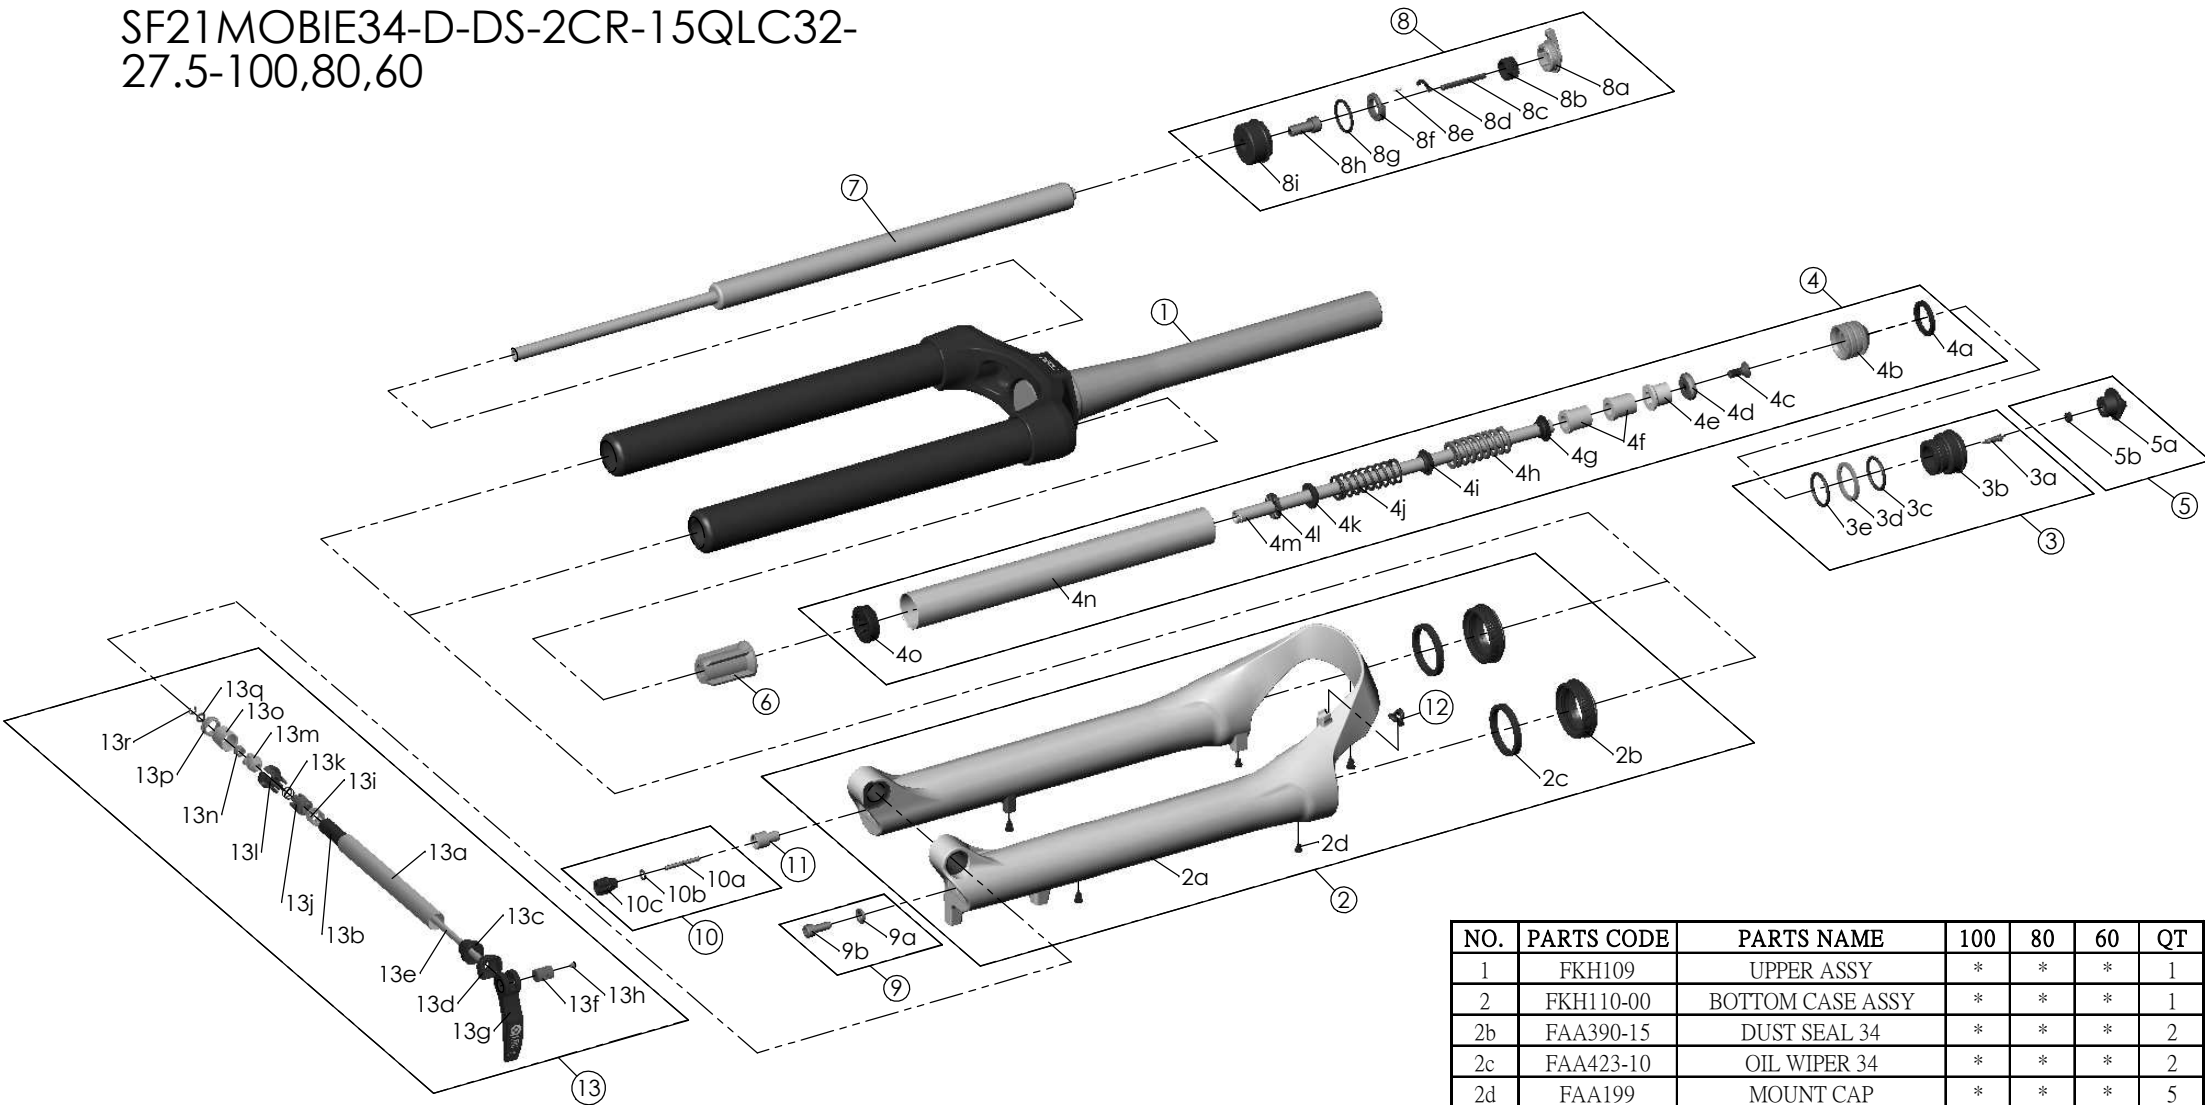

SF21MOBIE34-D-DS-2CR-15QLC32-
27.5-100,80,60

NO.	PARTS CODE	PARTS NAME	100	80	60	QT
8	FKE526-22	LO TOP CAP ASSY	*	*	*	1
9	FKA044	FIXING BOLT SET	*	*	*	1
10	FKA004-30	REBOUND KNOB ASSY	*	*	*	1
11	FSB058	DAMPER FIXING BOLT	*	*	*	1
12	FEF034	CABLE CLIP	*	*	*	1
13	FKA069-25	15QLC32 AXLE SET	*	*	*	1

NO.	PARTS CODE	PARTS NAME	100	80	60	QT
1	FKH109	UPPER ASSY	*	*	*	1
2	FKH110-00	BOTTOM CASE ASSY	*	*	*	1
2b	FAA390-15	DUST SEAL 34	*	*	*	2
2c	FAA423-10	OIL WIPER 34	*	*	*	2
2d	FAA199	MOUNT CAP	*	*	*	5
3	FKE075-47	AIR CAP ASSY	*	*	*	1
4	FKE579-22	AIR CYLINDER ASSY	*	*	*	1
			*			0
4f	FEE247	REBOUND SPACER		*		1
					*	2
5	FKE076-10	VALVE CAP ASSY	*	*	*	1
6	FEE799-60	BOTTOM STOPPER	*	*	*	1
7	FUN070-00	LO-R UNIT	*	*	*	1