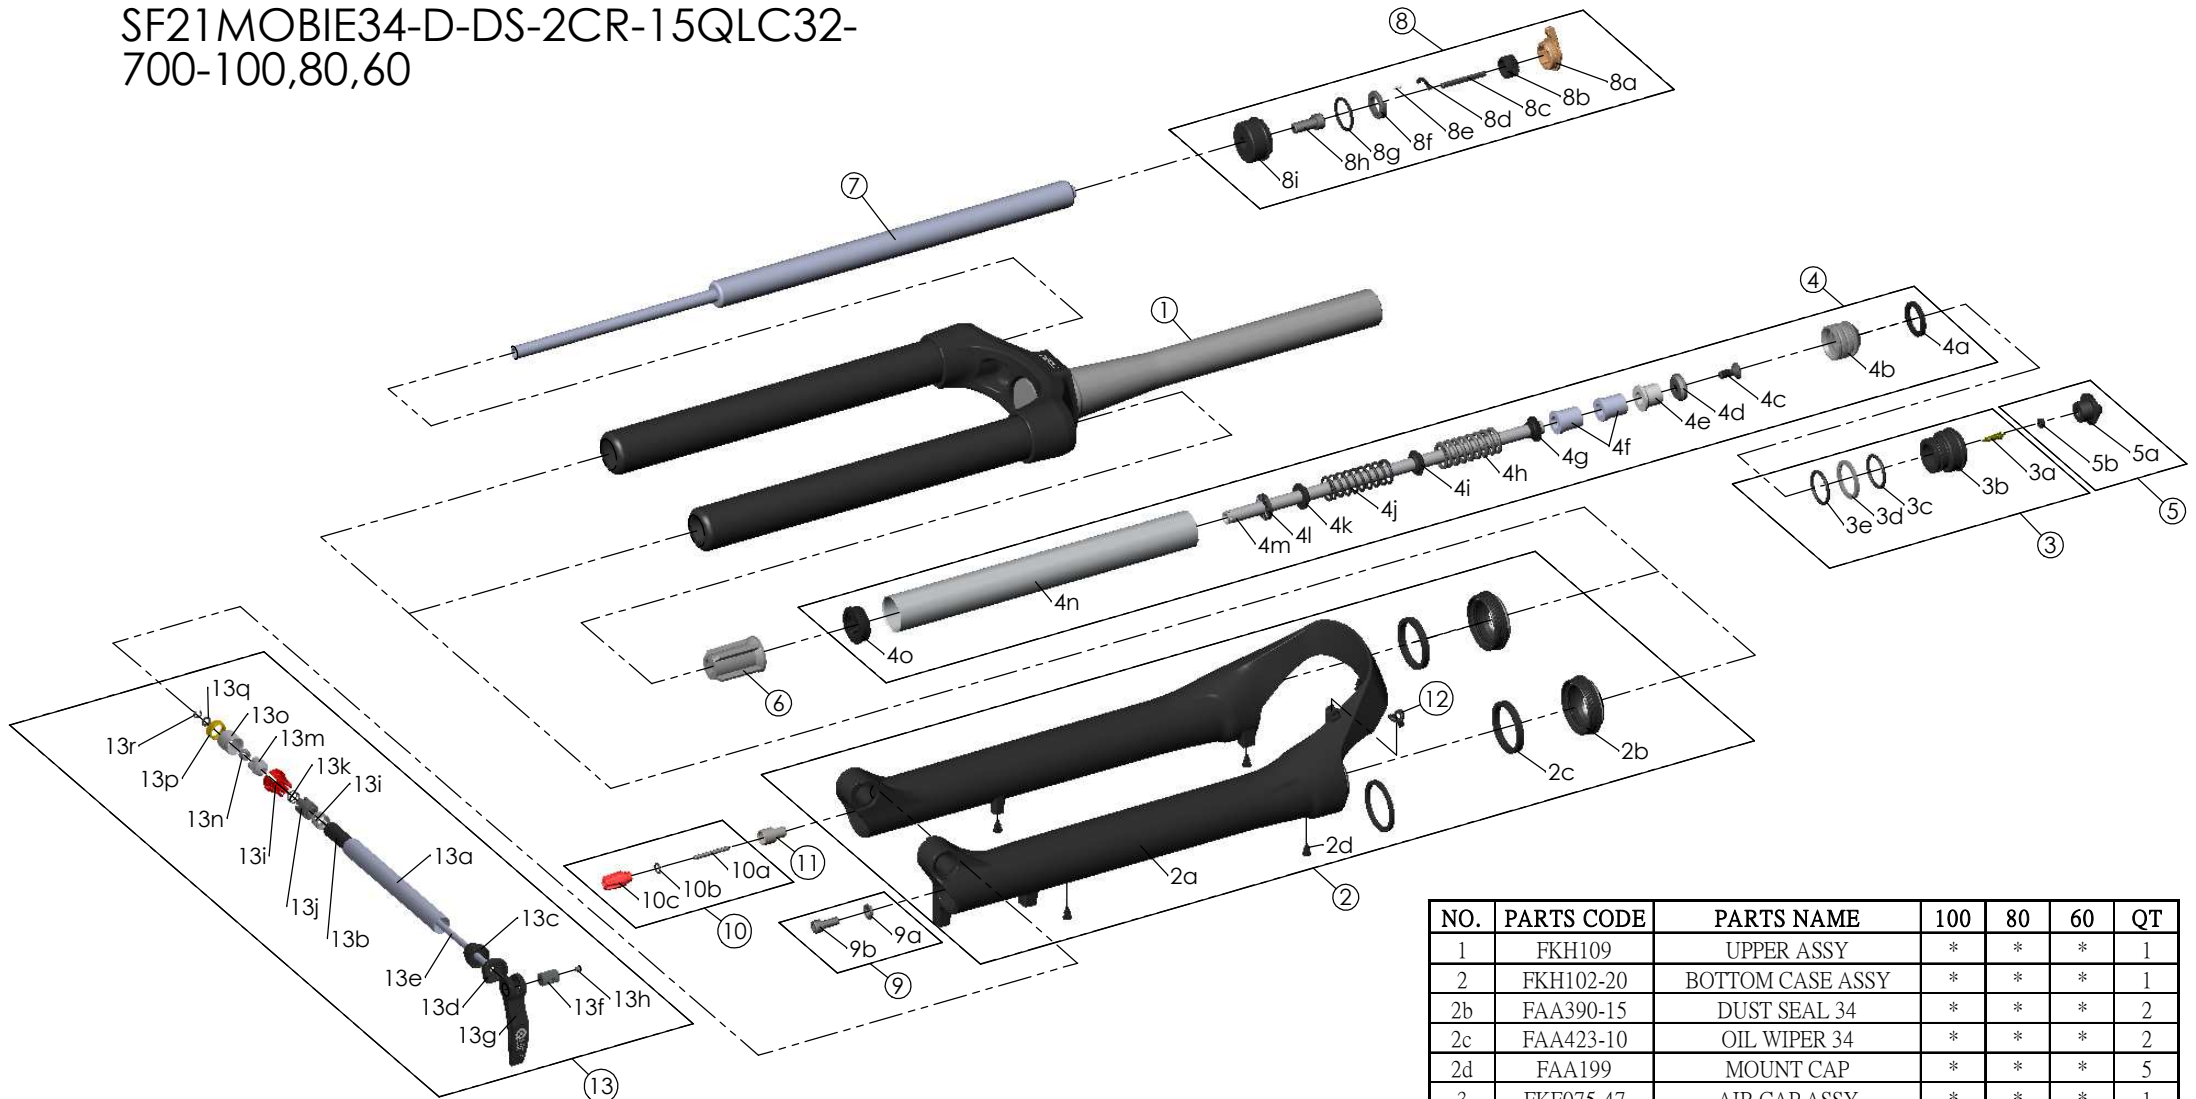

SF21MOBIE34-D-DS-2CR-15QLC32-  
700-100,80,60

NO.	PARTS CODE	PARTS NAME	100	80	60	QT
8	FKE526-22	LO TOP CAP ASSY	*	*	*	1
9	FKA044	FIXING BOLT SET	*	*	*	1
10	FKA004-22	DAMPER KNOB ASSY	*	*	*	1
11	FSB058	DAMPER FIXING BOLT	*	*	*	1
12	FEG034	CABLE CLIP	*	*	*	1
13	FKA069-25	15QLC32 AXLE SET	*	*	*	1

NO.	PARTS CODE	PARTS NAME	100	80	60	QT
1	FKH109	UPPER ASSY	*	*	*	1
2	FKH102-20	BOTTOM CASE ASSY	*	*	*	1
2b	FAA390-15	DUST SEAL 34	*	*	*	2
2c	FAA423-10	OIL WIPER 34	*	*	*	2
2d	FAA199	MOUNT CAP	*	*	*	5
3	FKE075-47	AIR CAP ASSY	*	*	*	1
4	FKE579-22	AIR CYLINDER ASSY	*	*	*	1
			*			0
4f	FEE247	REBOUND SPACER		*		1
					*	2
5	FKE076-10	VALVE CAP ASSY	*	*	*	1
6	FEE799-60	BOTTOM STOPPER	*	*	*	1
7	FUN070-00	LO-R UNIT	*	*	*	1