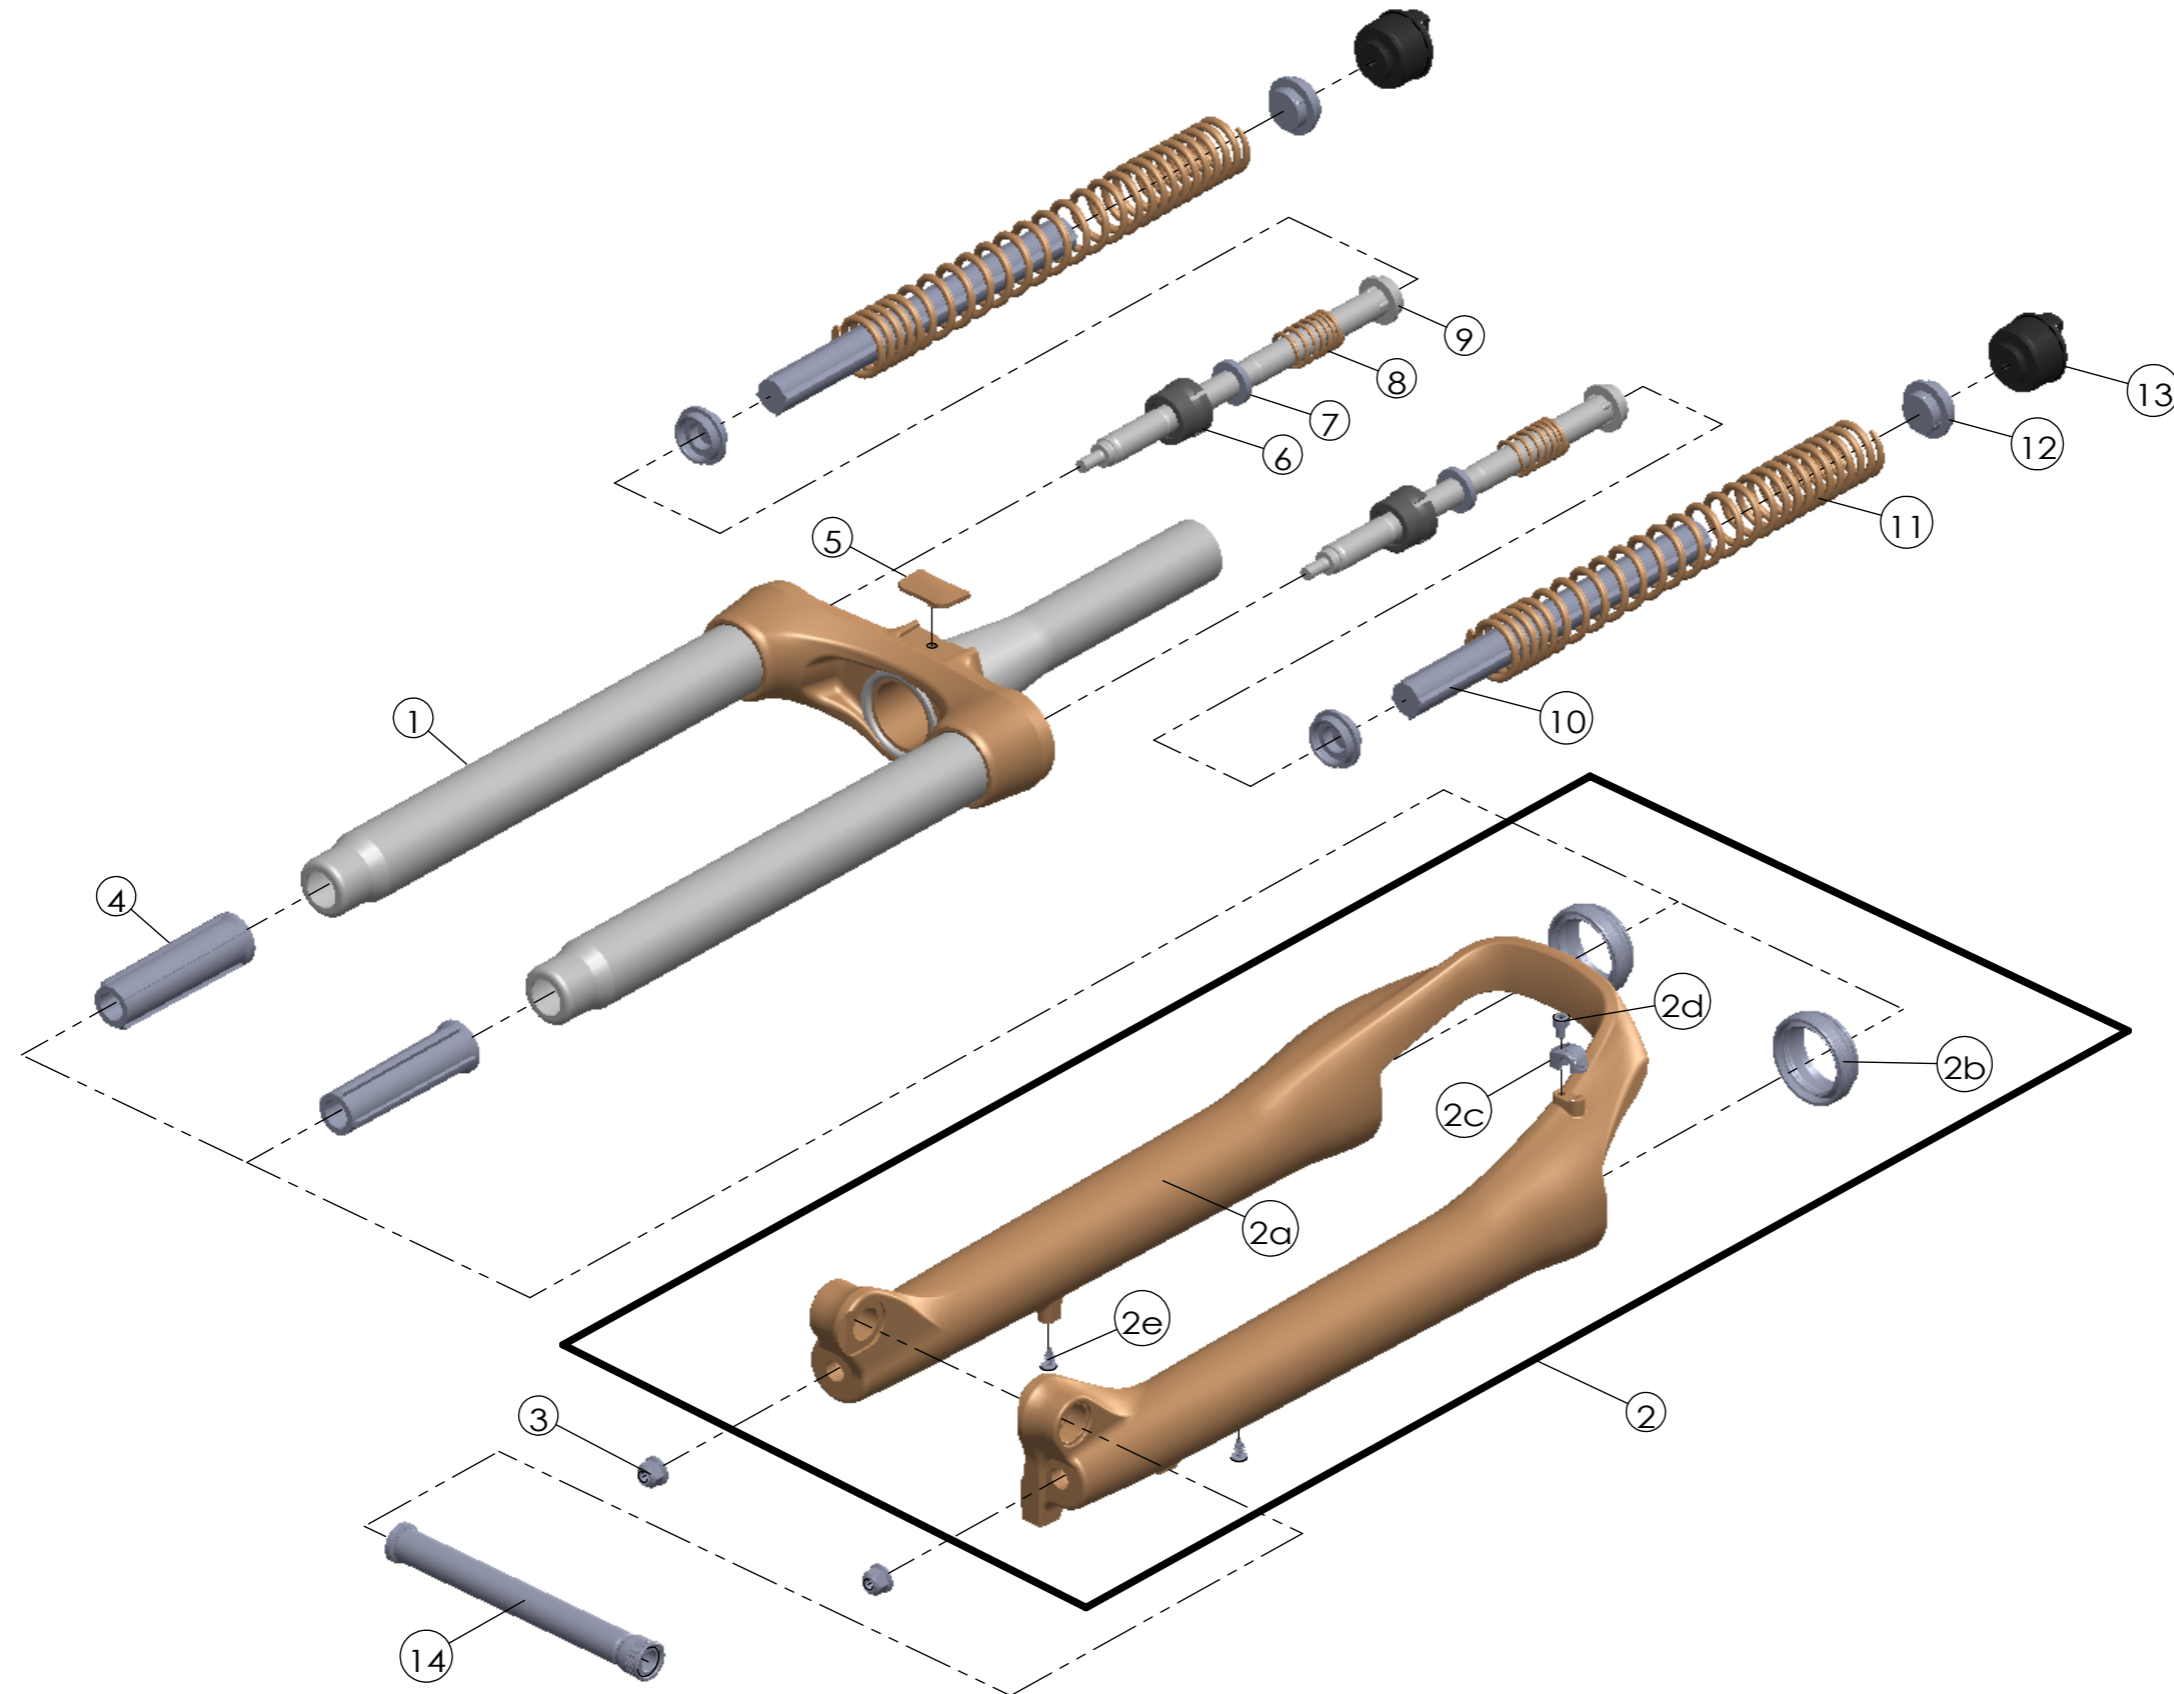

SUNTOUR

SF21-MOBIE-A32-DS-15AH2-27.5-63,75

Date	2022.07.14	Version	1
Amended			

NO.	PART NAME	PART CODE	QTY.	
			63	75
1	UPPER ASSY	FKZ128-08	1	1
2	BOTTOM CASE ASSY	FKZ129-20	1	1
2a	BOTTOM CASE	FPB475-10	1	1
2b	DUST SEAL	FAA169-20	2	2
2c	HOSE GUIDE	FEG166	1	1
2d	BOLT	FSB153	1	1
2e	MOUNT CAP	FAA199	2	2
3	FIXING NUT	FSN023	2	2
4	BOTTOM STOPPER	FEE806-80	2	2
5	BRACE COVER	FEG394	1	1
6	FROK NOSE	FEE805	2	2
7	REBOUND RUBBER	FEP053	2	2
8	REBOUND SPRING	FEP058-20	2	2
9	SUPPORT TUBE	FEE800	2	-
		FEG175	-	2
10	DAMPER	FEP320-10	2	-
		FEP661-10	-	2
11	MAIN SPRING	FEP635	2	-
		FEP746	-	2
12	SPRING GUIDE	FEE434-10	4	-
		FEE262-30	-	4
13	ADJUSTER ASSY	FKE009-21	2	2
14	15AH2 AXLE SET	FKA117-02	1	1