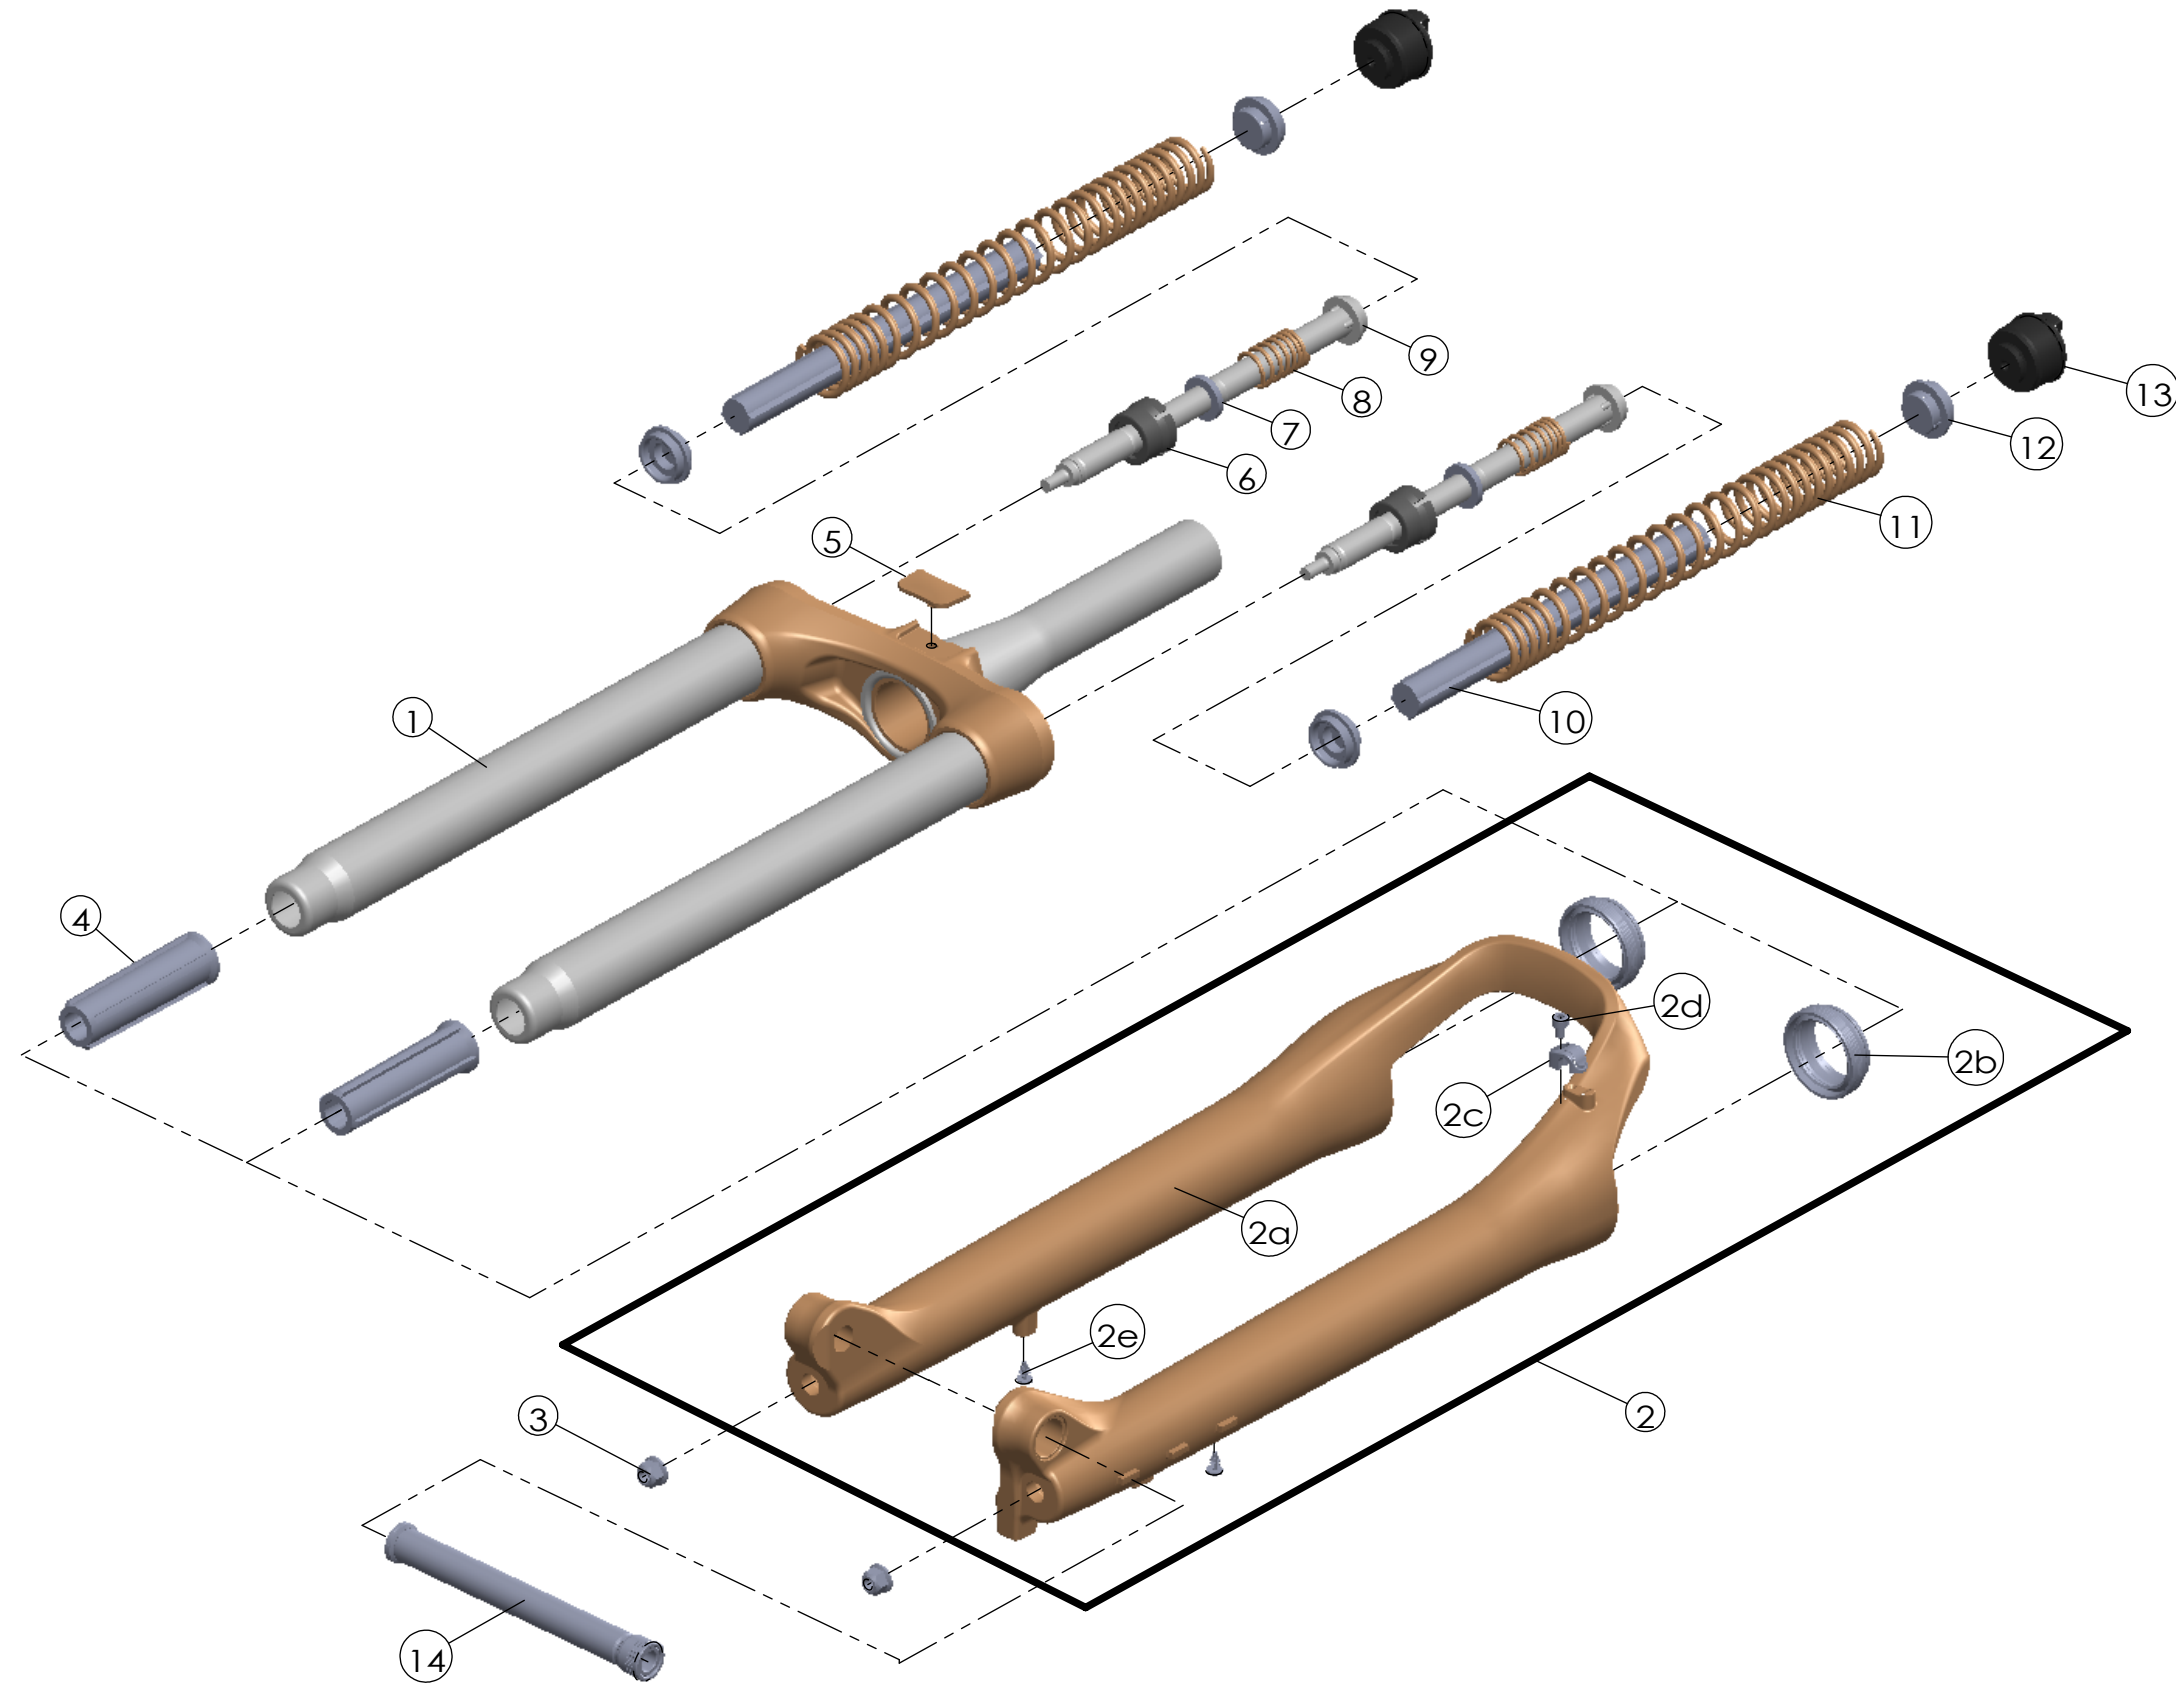

SUNTOUR

SF21-MOBIE-A32-DS-15AH2-29-63,75

Date	2022.07.14	Version	1
Amended			

NO.	PART NAME	PART CODE	QTY.	
			63	75
1	UPPER ASSY	FKZ128-05	1	1
2	BOTTOM CASE ASSY	FKZ130-20	1	1
2a	BOTTOM CASE	FPB485-10	1	1
2b	DUST SEAL	FAA169-20	2	2
2c	HOSE GUIDE	FEG166	1	1
2d	BOLT	FSB153	1	1
2e	MOUNT CAP	FAA199	2	2
3	FIXING NUT	FSN023	2	2
4	BOTTOM STOPPER	FEE806-80	2	2
5	BRACE COVER	FEG394	1	1
6	FROK NOSE	FEE805	2	2
7	REBOUND RUBBER	FEP053	2	2
8	REBOUND SPRING	FEP058-20	2	2
9	SUPPORT TUBE	FEE800	2	-
		FEG175	-	2
10	DAMPER	FEP661-21	2	2
11	MAIN SPRING	FEP841	2	-
		FEP842	-	2
12	SPRING GUIDE	FEE262-30	4	4
13	ADJUSTER ASSY	FKE009-21	2	2
13	15AH2 AXLE SET	FKA117-02	1	1