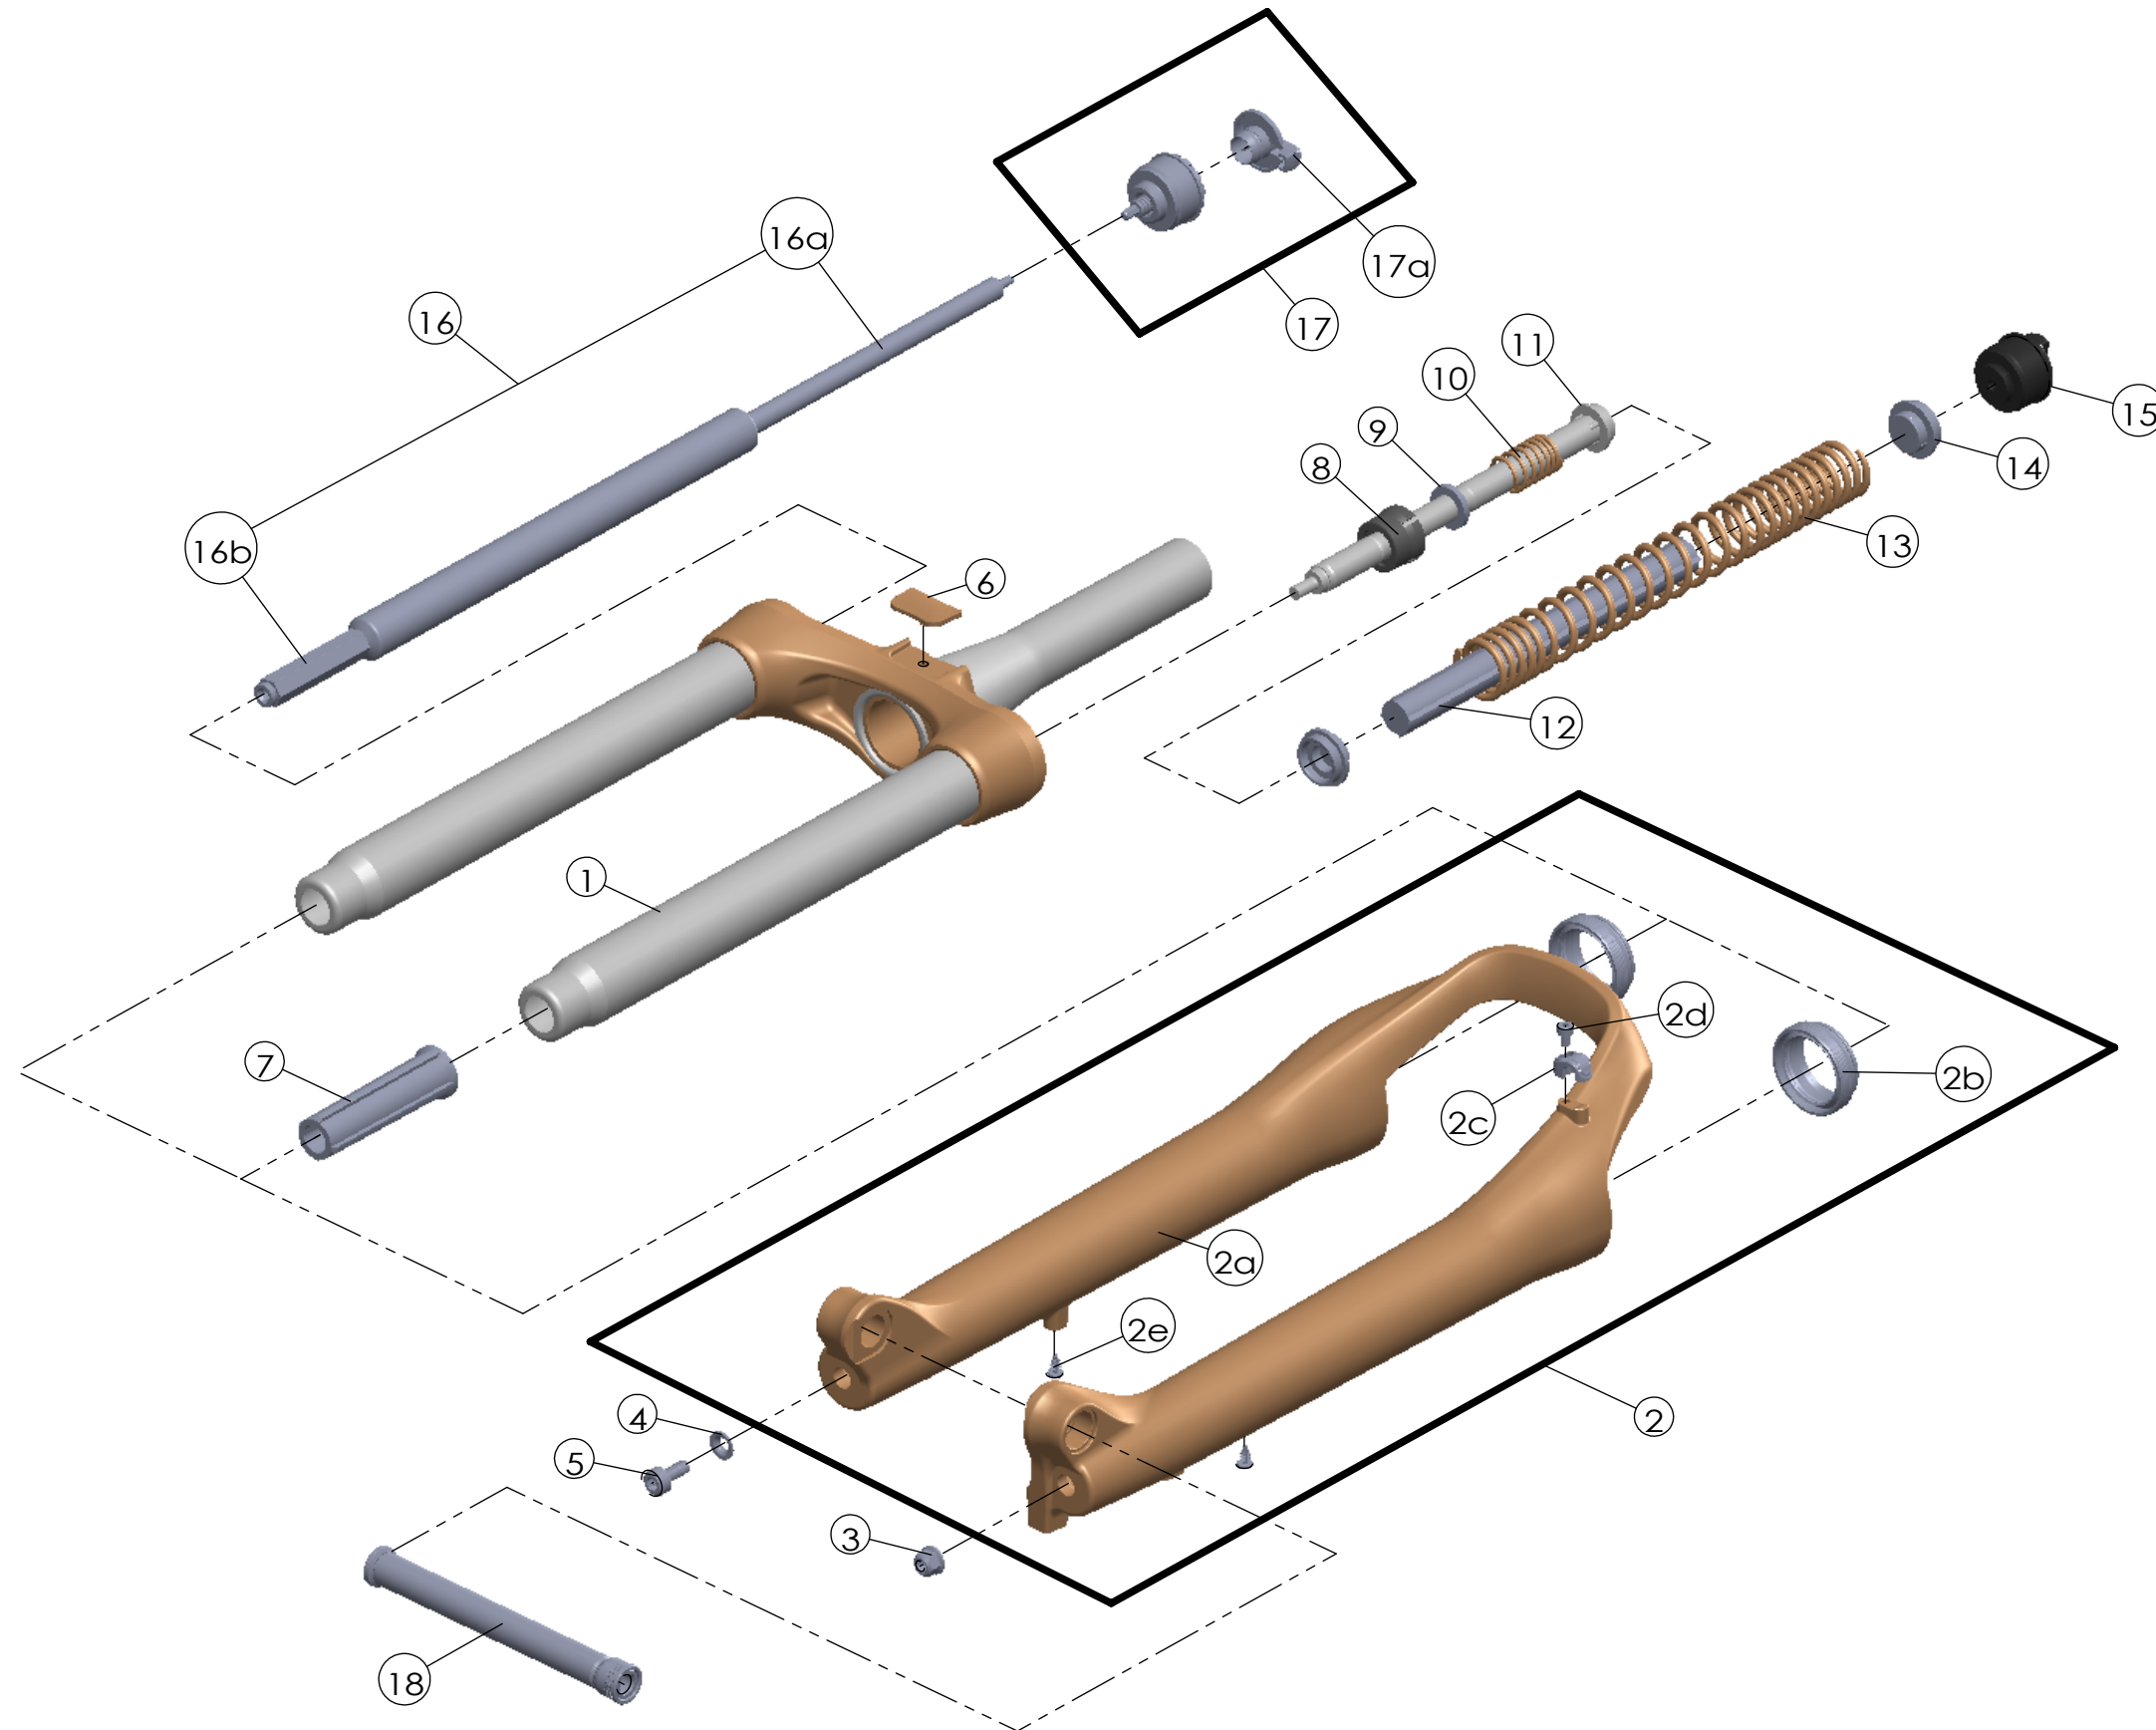

SF SUNTOUR

SF21-MOBIE-A32-DS-LO-15AH2-27.5-63,75,80

Date	2022.07.15	Version	1
Amended			

NO.	PART NAME	PART CODE	QTY.		
			63	75	80
1	UPPER ASSY	FKZ128-01	1	1	-
		FKZ128-06	-	-	1
2	BOTTOM CASE ASSY	FKZ129-20	1	1	1
2a	BOTTOM CASE	FPB475-10	1	1	1
2b	DUST SEAL	FAA169-20	2	2	2
2c	HOSE GUIDE	FEG166	1	1	1
2d	BOLT	FSB153	1	1	1
2e	MOUNT CAP	FAA199	2	2	2
3	FIXING NUT	FSN023	1	1	1
4	WASHER	FSW025	1	1	1
5	FIXING BOLT	FSB070	1	1	1
6	BRACE COVER	FEG394	1	1	1
7	BOTTOM STOPPER	FEE806-80	1	1	1
8	FROK NOSE	FEE805	1	1	1
9	REBOUND RUBBER	FEP053	1	1	1
10	REBOUND SPRING	FEP189-20	1	1	1
11	SUPPORT TUBE	FEE800	1	-	-
		FEG175	-	1	-
		FEE800-10	-	-	1
12	DAMPER	FEP320-10	1	-	1
		FEP661-10	-	1	-
13	MAIN SPRING	FEP636	1	-	-
		FEP755	-	1	-
		FEP751	-	-	1
14	SPRING GUIDE	FEE434-10	2	-	2
		FEE262-30	-	2	-
15	ADJUSTER ASSY	FKE009-21	1	1	1
16	DAMPER UNIT	FUN006-29	1	1	1
16a	DAMPER BOLT	FEN006-20	1	1	1
16b	SUPPORT TUBE	FEE314-12	1	1	1
17	LO ADJUST SYSTEM	FKE028-38	1	1	1
17a	LO KNOB	FEG426	1	1	1
18	15AH2 AXLE SET	FKA117-02	1	1	1