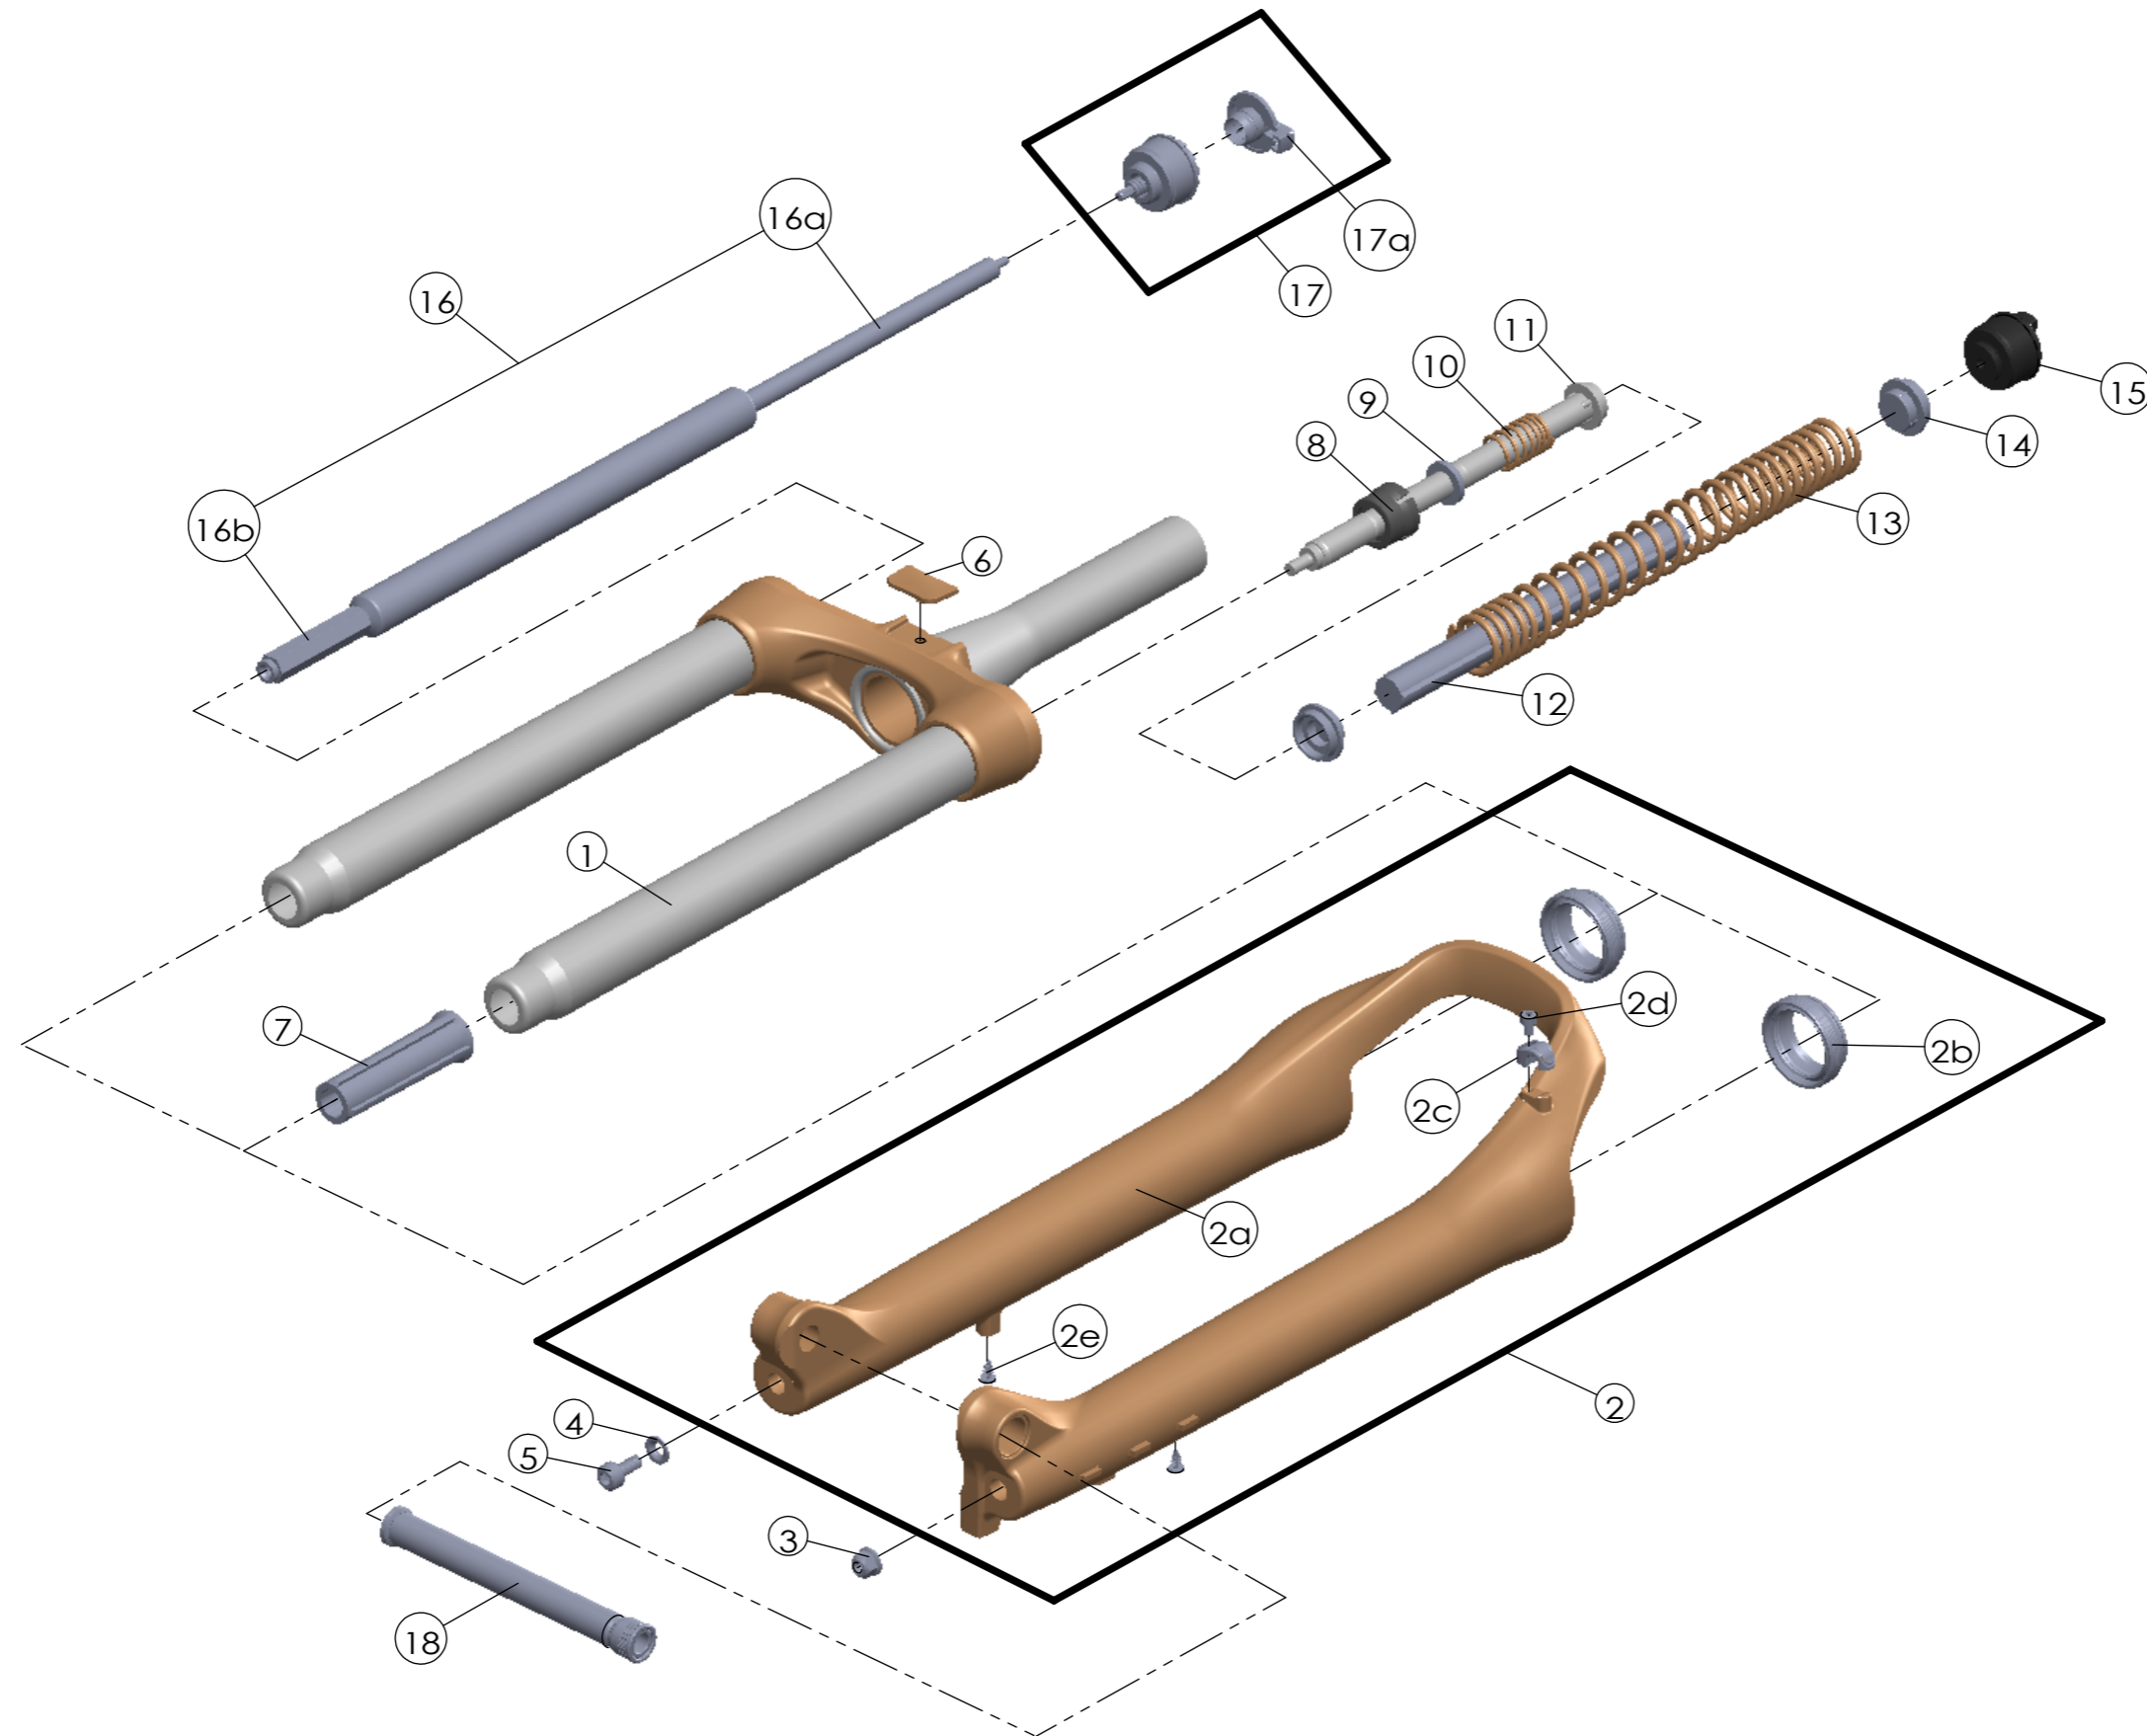

# SUNTOUR

## SF21-MOBIE-A32-DS-LO-15AH2-29-63,75

Date	2022.07.15	Version	1
Amended			

NO.	PART NAME	PART CODE	QTY.	
			63	75
1	UPPER ASSY	FKZ128-02	1	1
2	BOTTOM CASE ASSY	FKZ130-20	1	1
2a	BOTTOM CASE	FPB485-10	1	1
2b	DUST SEAL	FAA169-20	2	2
2c	HOSE GUIDE	FEG166	1	1
2d	BOLT	FSB153	1	1
2e	MOUNT CAP	FAA199	2	2
3	FIXING NUT	FSN023	1	1
4	WASHER	FSW025	1	1
5	FIXING BOLT	FSB070	1	1
6	BRACE COVER	FEG394	1	1
7	BOTTOM STOPPER	FEE806-80	1	1
8	FROK NOSE	FEE805	1	1
9	REBOUND RUBBER	FEP053	1	1
10	REBOUND SPRING	FEP189-20	1	1
11	SUPPORT TUBE	FEE800	1	-
		FEG175	-	1
12	DAMPER	FEP320-51	1	-
		FEP661-21	-	1
13	MAIN SPRING	FEP833	1	-
		FEP832	-	1
14	SPRING GUIDE	FEE434-10	2	-
		FEE262-30	-	2
15	ADJUSTER ASSY	FKE009-21	1	1
16	DAMPER UNIT	FUN006-29	1	1
16a	DAMPER BOLT	FEN006-20	1	1
16b	SUPPORT TUBE	FEE314-12	1	1
17	LO ADJUST SYSTEM	FKE028-38	1	1
17a	LO KNOB	FEG426	1	1
18	15AH2 AXLE SET	FKA117-02	1	1