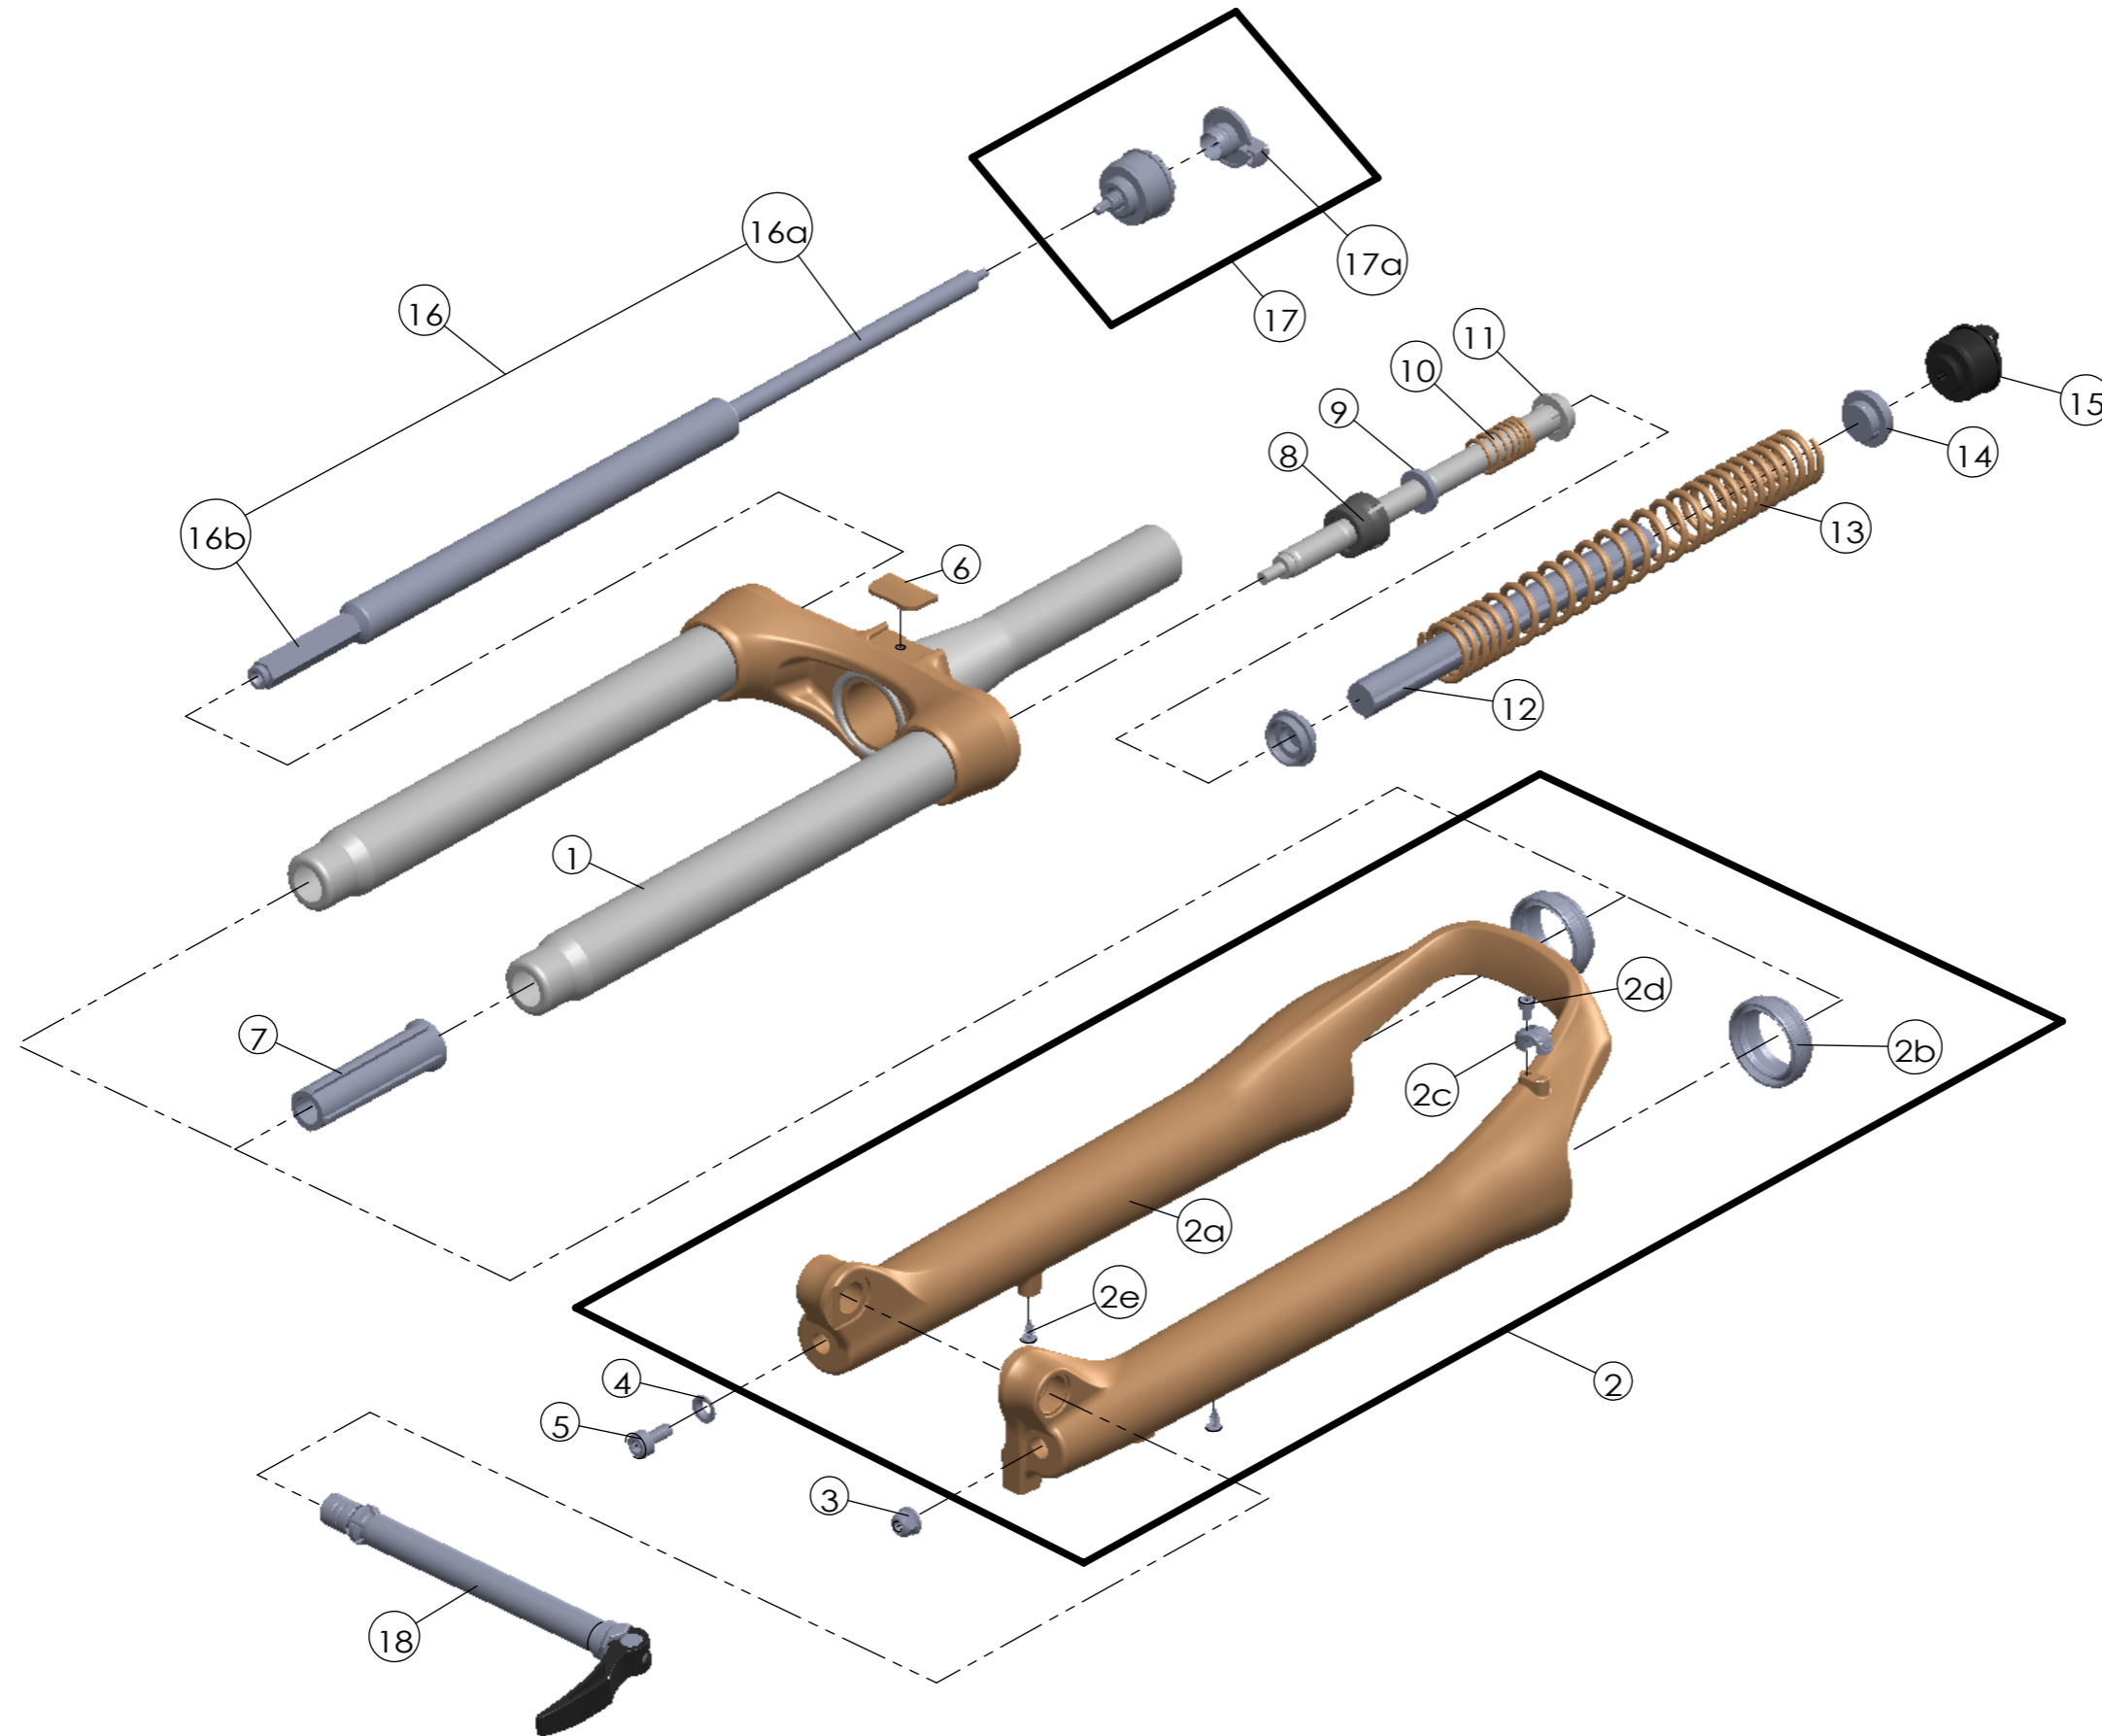

SUNTOUR

SF21-MOBIE-A32-DS-LO-15QLC32-27.5-63,75

Date	2022.07.15	Version	1
Amended			

NO.	PART NAME	PART CODE	QTY.	
			63	75
1	UPPER ASSY	FKZ128-01	1	1
2	BOTTOM CASE ASSY	FKZ129-10	1	1
2a	BOTTOM CASE	FPB475-10	1	1
2b	DUST SEAL	FAA169-20	2	2
2c	HOSE GUIDE	FEG166	1	1
2d	BOLT	FSB153	1	1
2e	MOUNT CAP	FAA199	2	2
3	FIXING NUT	FSN023	1	1
4	WASHER	FSW025	1	1
5	FIXING BOLT	FSB070	1	1
6	BRACE COVER	FEG394	1	1
7	BOTTOM STOPPER	FEE806-80	1	1
8	FROK NOSE	FEE805	1	1
9	REBOUND RUBBER	FEP053	1	1
10	REBOUND SPRING	FEP189-20	1	1
11	SUPPORT TUBE	FEE800	1	-
		FEG175	-	1
12	DAMPER	FEP320-10	1	-
		FEP661-10	-	1
13	MAIN SPRING	FEP636	1	-
		FEP755	-	1
14	SPRING GUIDE	FEE434-10	2	-
		FEE262-30	-	2
15	ADJUSTER ASSY	FKE009-21	1	1
16	DAMPER UNIT	FUN006-29	1	1
16a	DAMPER BOLT	FEN006-20	1	1
16b	SUPPORT TUBE	FEE314-12	1	1
17	LO ADJUST SYSTEM	FKE028-38	1	1
17a	LO KNOB	FEG426	1	1
18	15QLC32 AXLE SET	FKA069-25	1	1