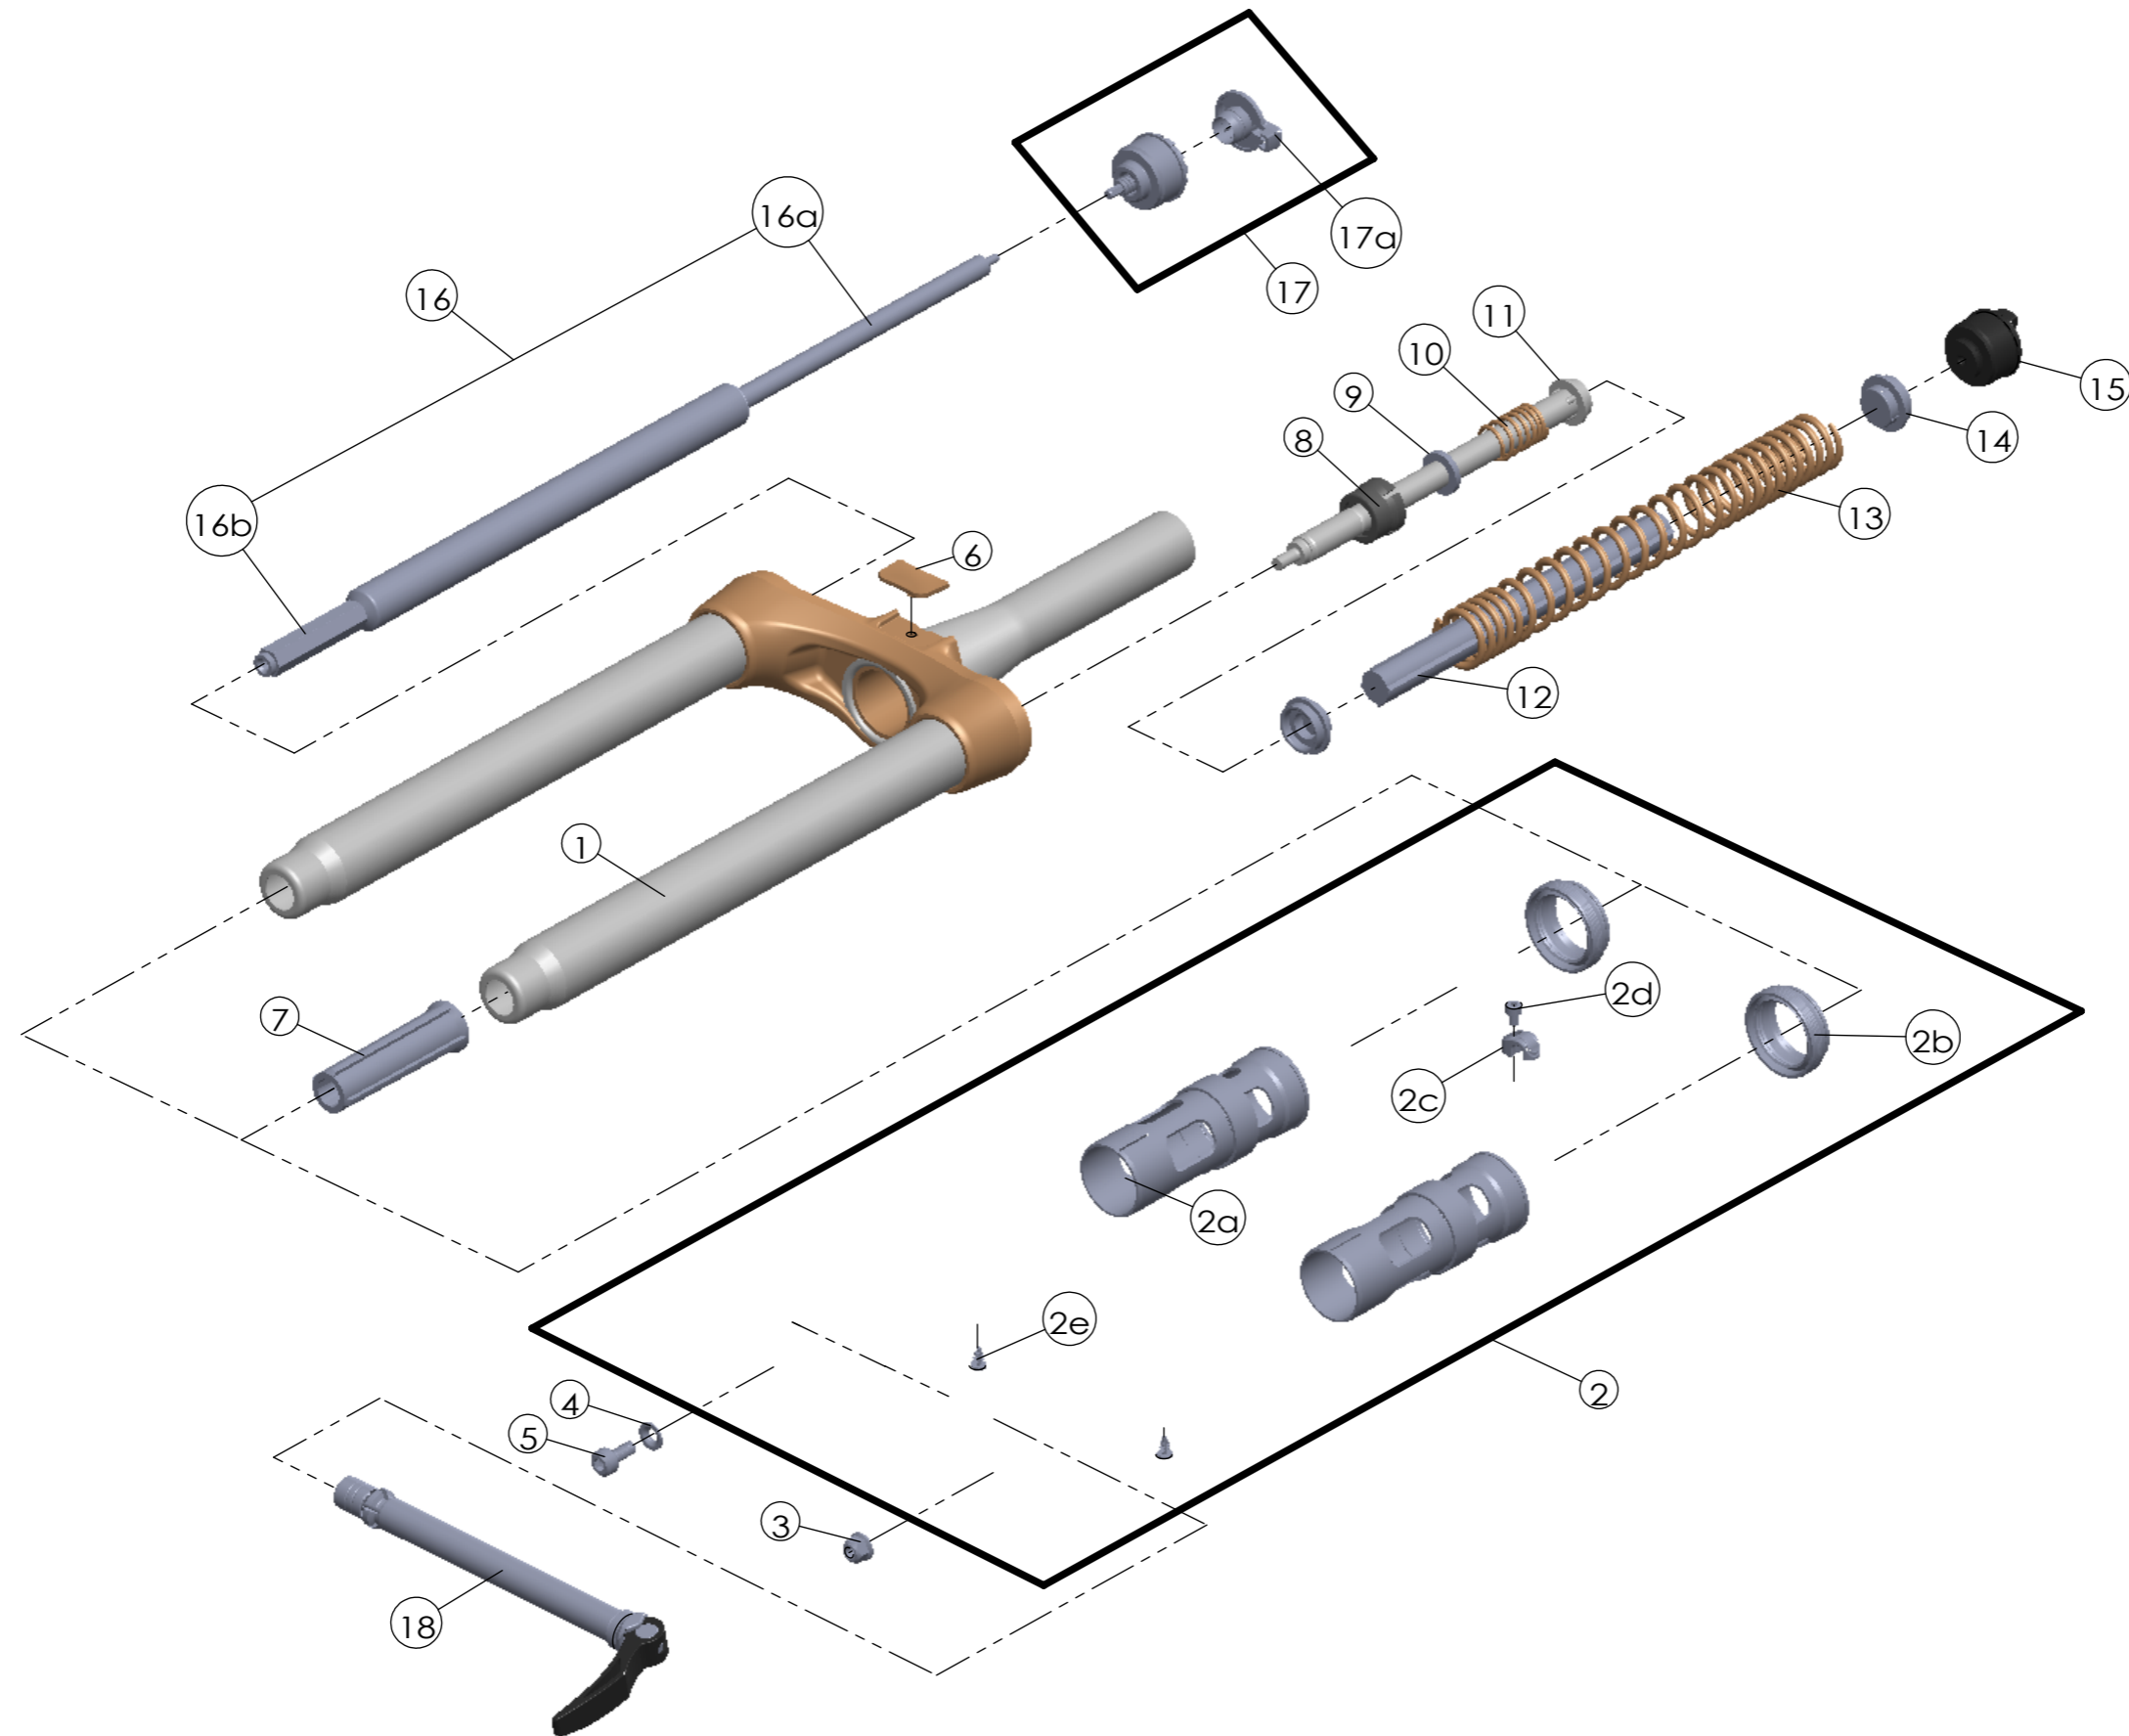

SUNTOUR

SF21-MOBIE-A32-DS-LO-15QLC32-29-63,75

Date	2022.07.15	Version	1
Amended			

NO.	PART NAME	PART CODE	QTY.	
			63	75
1	UPPER ASSY	FKZ128-02	1	1
2	BOTTOM CASE ASSY	FKZ130-10	1	1
2a	BOTTOM CASE	FPB485-10	1	1
2b	DUST SEAL	FAA169-20	2	2
2c	HOSE GUIDE	FEG166	1	1
2d	BOLT	FSB153	1	1
2e	MOUNT CAP	FAA199	2	2
3	FIXING NUT	FSN023	1	1
4	WASHER	FSW025	1	1
5	FIXING BOLT	FSB070	1	1
6	BRACE COVER	FEG394	1	1
7	BOTTOM STOPPER	FEE806-80	1	1
8	FROK NOSE	FEE805	1	1
9	REBOUND RUBBER	FEP053	1	1
10	REBOUND SPRING	FEP189-20	1	1
11	SUPPORT TUBE	FEE800	1	-
		FEG175	-	1
12	DAMPER	FEP320-51	1	-
		FEP661-21	-	1
13	MAIN SPRING	FEP833	1	-
		FEP832	-	1
14	SPRING GUIDE	FEE434-10	2	-
		FEE262-30	-	2
15	ADJUSTER ASSY	FKE009-21	1	1
16	DAMPER UNIT	FUN006-29	1	1
16a	DAMPER BOLT	FEN006-20	1	1
16b	SUPPORT TUBE	FEE314-12	1	1
17	LO ADJUST SYSTEM	FKE028-38	1	1
17a	LO KNOB	FEG426	1	1
18	15QLC32 AXLE SET	FKA069-25	1	1