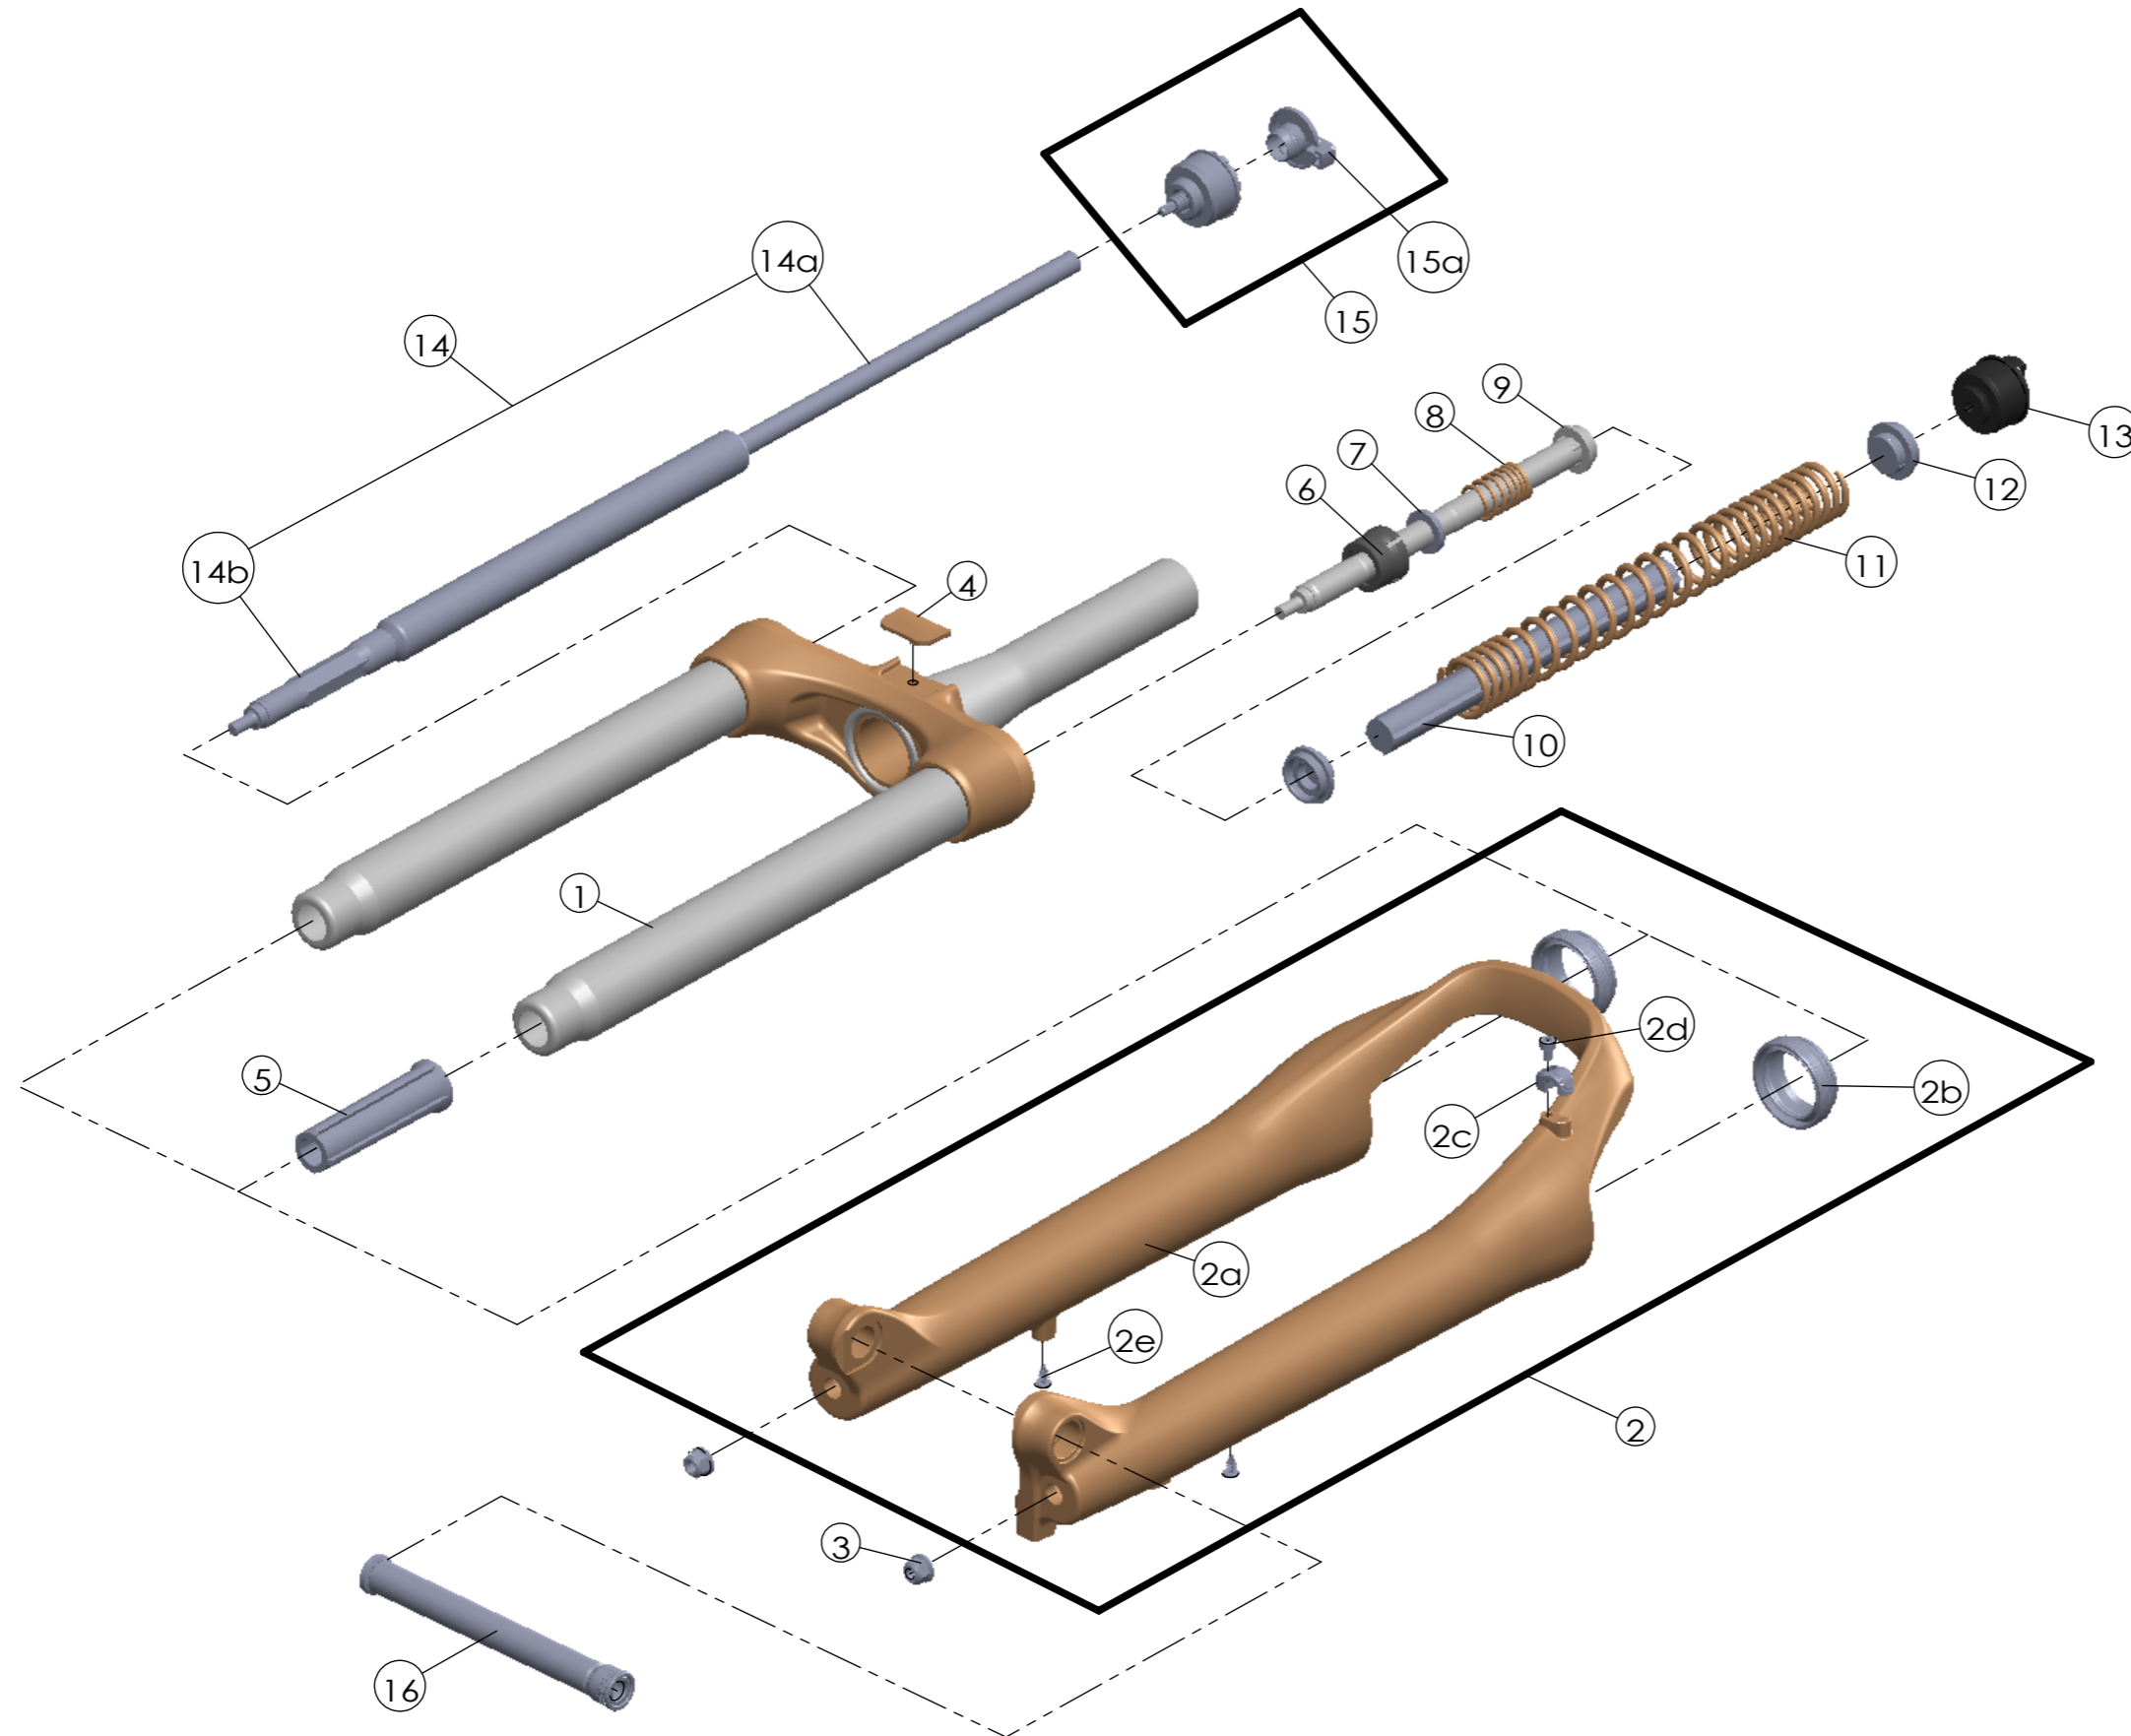

SUNTOUR

SF21-MOBIE-A32-DS-NLO-15AH2-27.5-63,75

Date	2022.07.15	Version	1
Amended			

NO.	PART NAME	PART CODE	QTY.	
			63	75
1	UPPER ASSY	FKZ128-01	1	1
2	BOTTOM CASE ASSY	FKZ129-20	1	1
2a	BOTTOM CASE	FPB475-10	1	1
2b	DUST SEAL	FAA169-20	2	2
2c	HOSE GUIDE	FEG166	1	1
2d	BOLT	FSB153	1	1
2e	MOUNT CAP	FAA199	2	2
3	FIXING NUT	FSN023	2	2
4	BRACE COVER	FEG394	1	1
5	BOTTOM STOPPER	FEE806-80	1	1
6	FROK NOSE	FEE805	1	1
7	REBOUND RUBBER	FEP053	1	1
8	REBOUND SPRING	FEP189-20	1	1
9	SUPPORT TUBE	FEE800	1	-
		FEG175	-	1
10	DAMPER	FEP320-10	1	1
11	MAIN SPRING	FEP617	1	-
		FEP747	-	1
12	SPRING GUIDE	FEE434-10	2	2
13	ADJUSTER ASSY	FKE009-21	1	1
14	DAMPER UNIT	FUN140-02	1	1
14a	DAMPER BOLT	FEN140-00	1	1
14b	SUPPORT TUBE	FEE847-03	1	1
15	LO ADJUST SYSTEM	FKE028-38	1	1
15a	LO KNOB	FEG426	1	1
16	15AH2 AXLE SET	FKA117-02	1	1