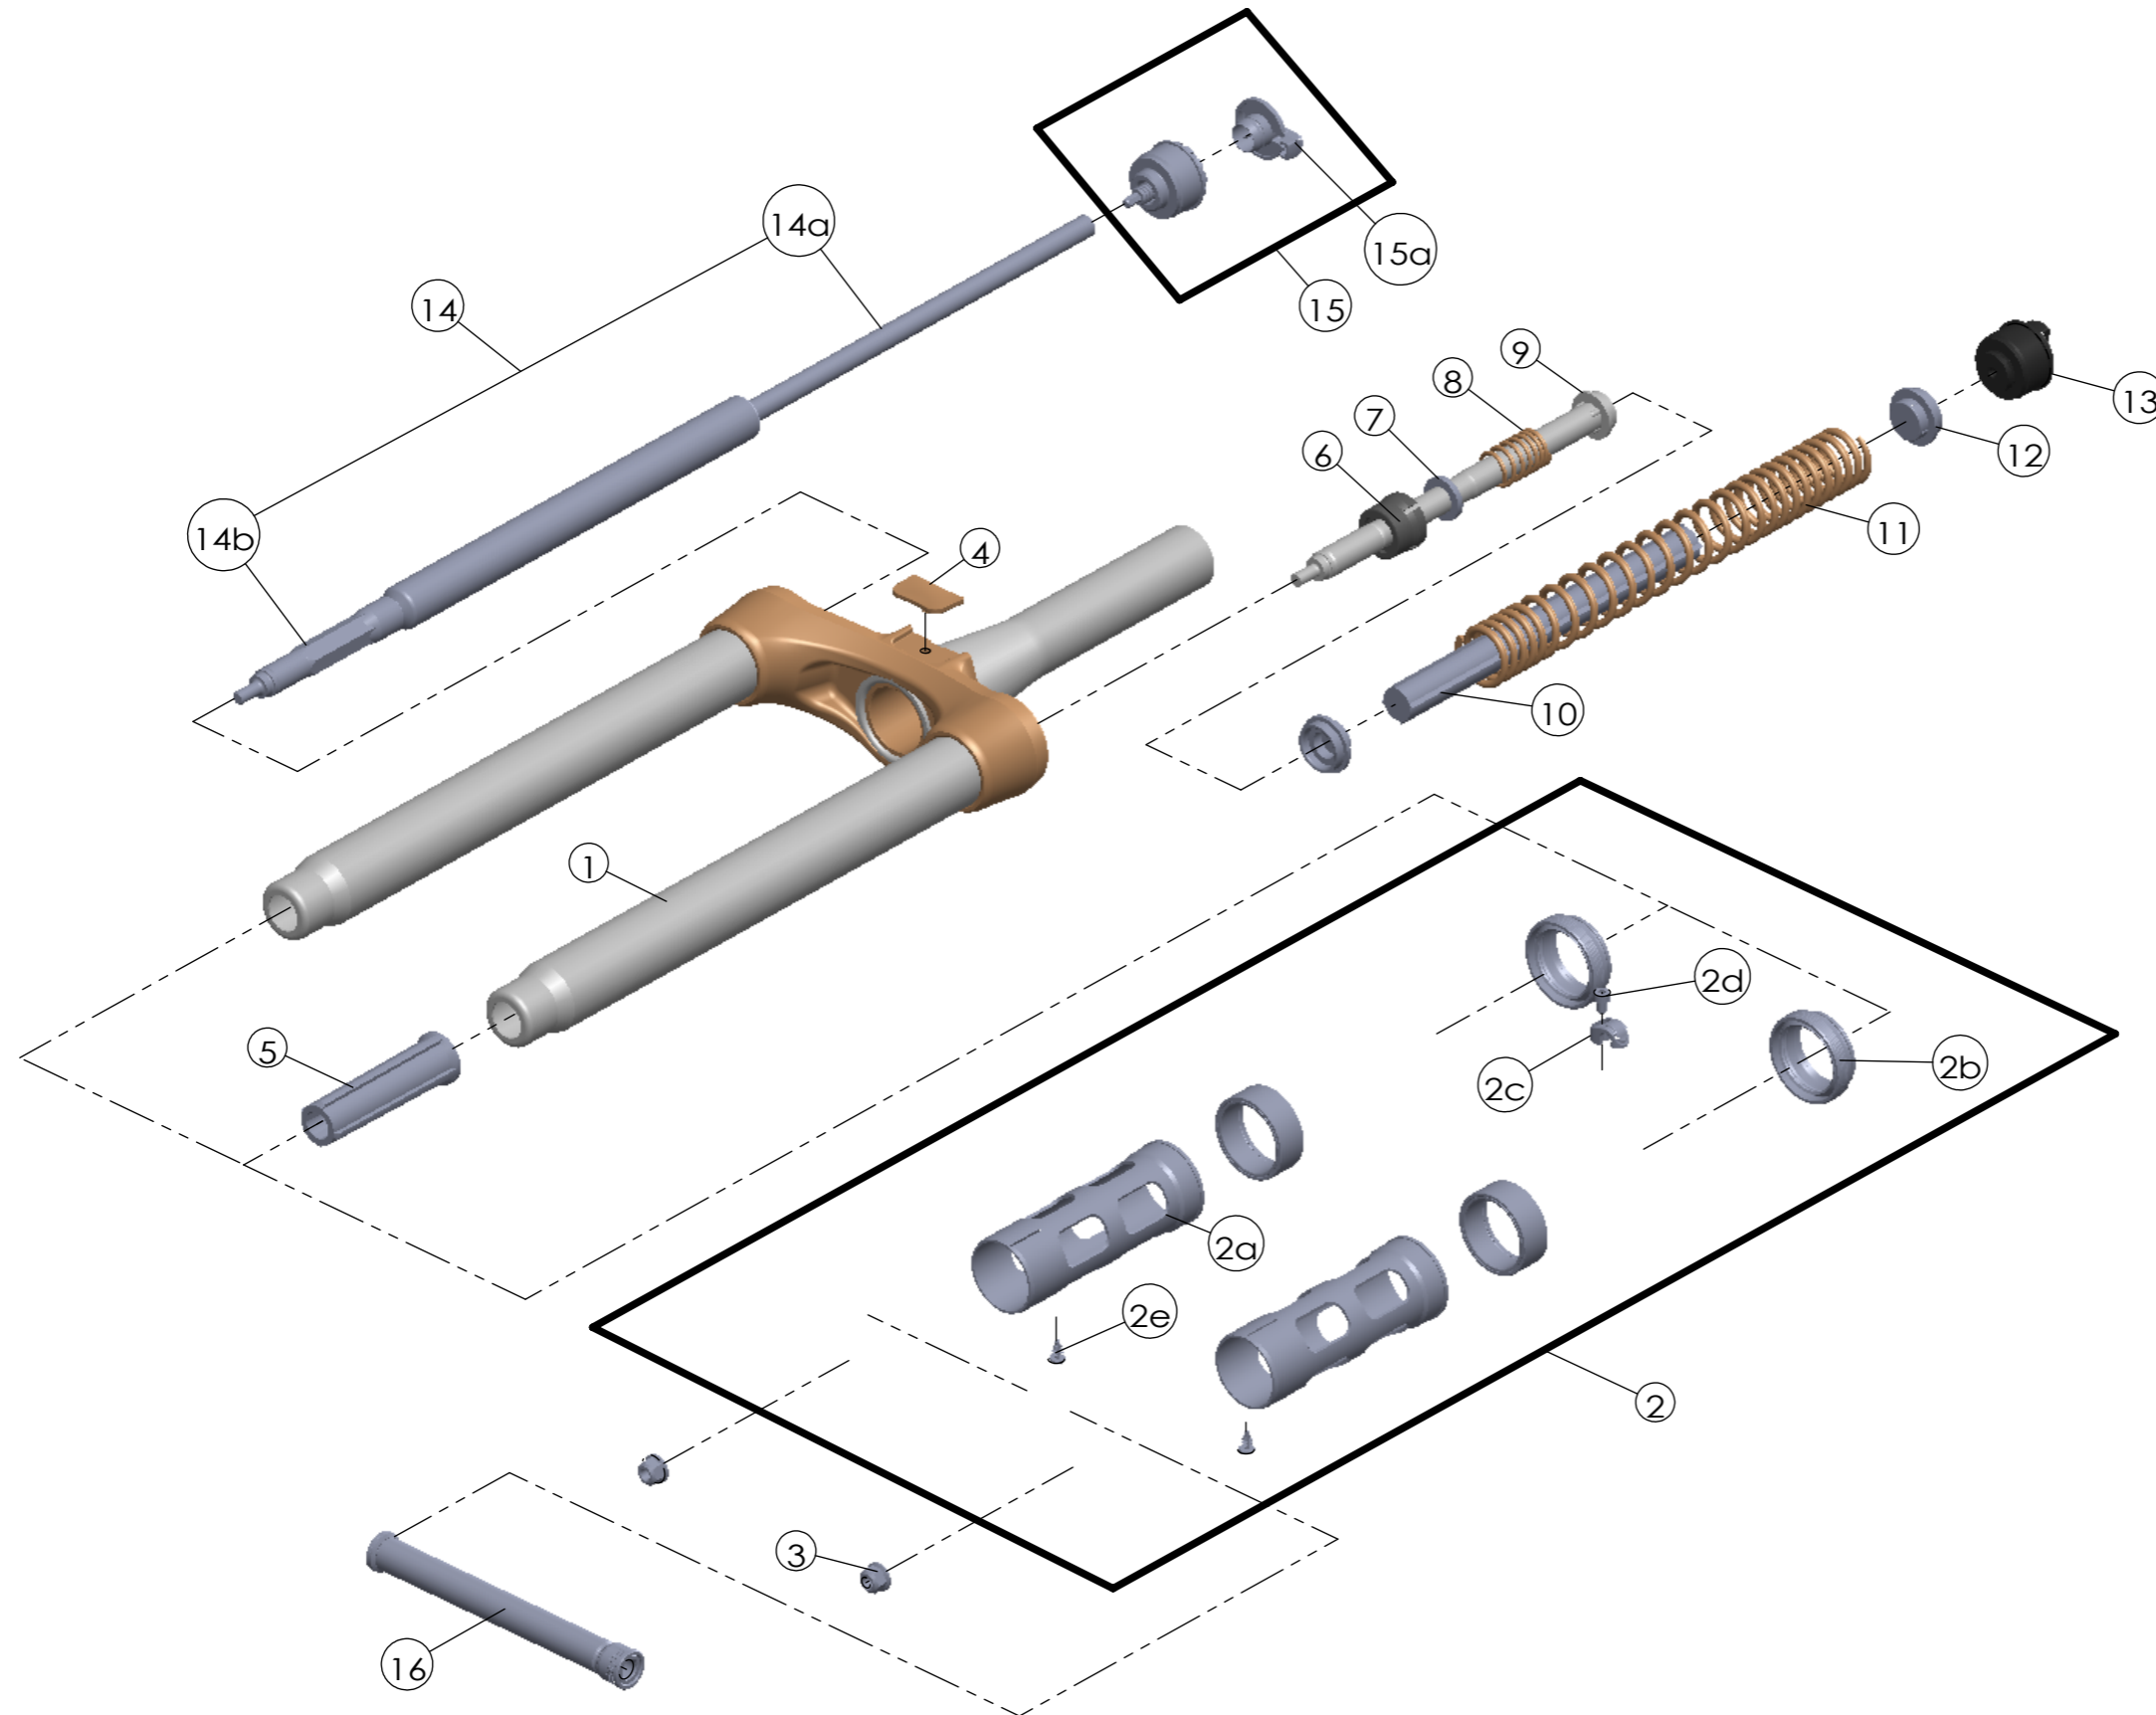

SUNTOUR

SF21-MOBIE-A32-DS-NLO-15AH2-29-63,75

Date	2022.07.15	Version	1
Amended			

NO.	PART NAME	PART CODE	QTY.	
			63	75
1	UPPER ASSY	FKZ128-02	1	1
2	BOTTOM CASE ASSY	FKZ130-20	1	1
2a	BOTTOM CASE	FPB485-10	1	1
2b	DUST SEAL	FAA169-20	2	2
2c	HOSE GUIDE	FEG166	1	1
2d	BOLT	FSB153	1	1
2e	MOUNT CAP	FAA199	2	2
3	FIXING NUT	FSN023	2	2
4	BRACE COVER	FEG394	1	1
5	BOTTOM STOPPER	FEE806-80	1	1
6	FROK NOSE	FEE805	1	1
7	REBOUND RUBBER	FEP053	1	1
8	REBOUND SPRING	FEP189-20	1	1
9	SUPPORT TUBE	FEE800	1	-
		FEG175	-	1
10	DAMPER	FEP320-51	1	1
11	MAIN SPRING	FEP831	1	-
		FEP830	-	1
12	SPRING GUIDE	FEE434-10	2	2
13	ADJUSTER ASSY	FKE009-21	1	1
14	DAMPER UNIT	FUN140-02	1	1
14a	DAMPER BOLT	FEN140-00	1	1
14b	SUPPORT TUBE	FEE847-03	1	1
15	LO ADJUST SYSTEM	FKE028-38	1	1
15a	LO KNOB	FEG426	1	1
16	15AH2 AXLE SET	FKA117-02	1	1