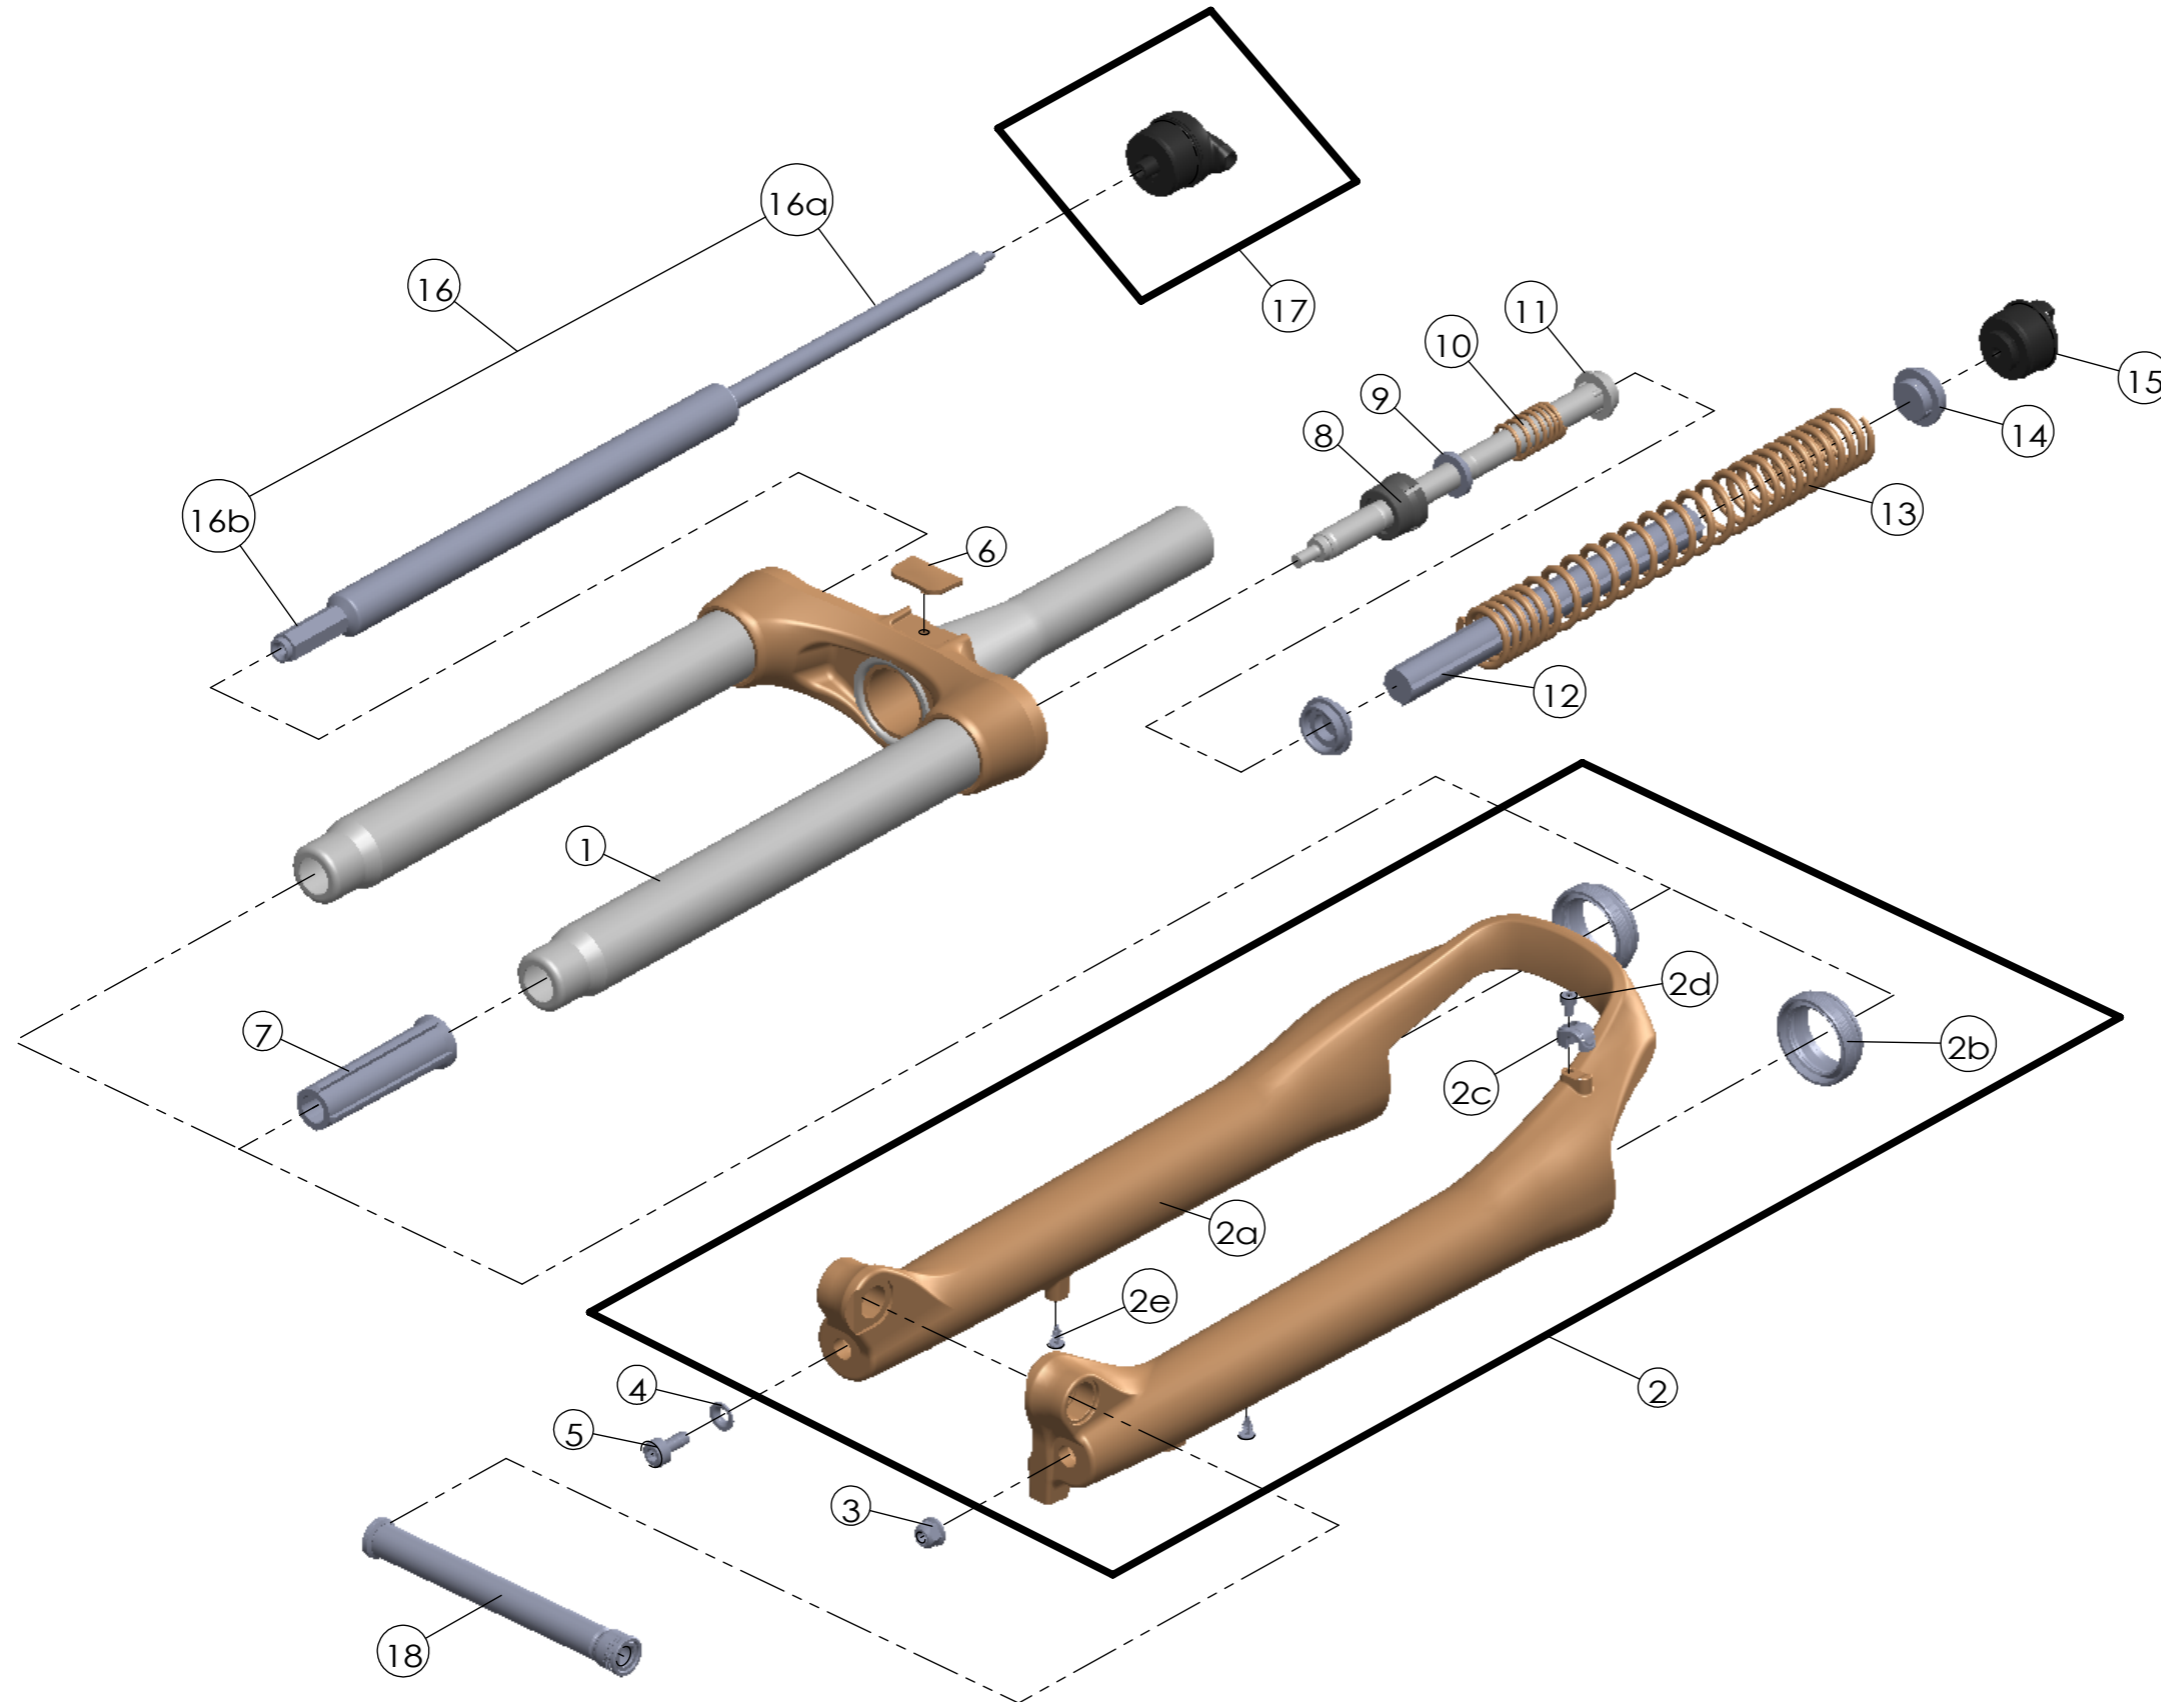

# SF SUNTOUR

## SF21-MOBIE-A32-DS-RL-15AH2-27.5-63,75,80

Date	2022.07.15	Version	1
Amended			

NO.	PART NAME	PART CODE	QTY.		
			63	75	80
1	UPPER ASSY	FKZ128-03	1	1	-
		FKZ128-07	-	-	1
2	BOTTOM CASE ASSY	FKZ129-20	1	1	1
2a	BOTTOM CASE	FPB475-10	1	1	1
2b	DUST SEAL	FAA169-20	2	2	2
2c	HOSE GUIDE	FEG166	1	1	1
2d	BOLT	FSB153	1	1	1
2e	MOUNT CAP	FAA199	2	2	2
3	FIXING NUT	FSN023	1	1	1
4	WASHER	FSW025	1	1	1
5	FIXING BOLT	FSB070	1	1	1
6	BRACE COVER	FEG394	1	1	1
7	BOTTOM STOPPER	FEE806-80	1	1	1
8	FROK NOSE	FEE805	1	1	1
9	REBOUND RUBBER	FEP053	1	1	1
10	REBOUND SPRING	FEP189-20	1	1	1
11	SUPPORT TUBE	FEE800	1	-	-
		FEG175	-	1	-
		FEE800-10	-	-	1
12	DAMPER	FEP320-10	1	-	1
		FEP661-10	-	1	-
13	MAIN SPRING	FEP636	1	-	-
		FEP755	-	1	-
		FEP751	-	-	1
14	SPRING GUIDE	FEE434-10	2	-	2
		FEE262-30	-	2	-
15	ADJUSTER ASSY	FKE009-21	1	1	1
16	DAMPER UNIT	FUN015-09	1	1	1
16a	DAMPER BOLT	FEN015-00	1	1	1
16b	SUPPORT TUBE	FEE314-15	1	1	1
17	RL ADJUST SYSTEM	FKE310-12	1	1	1
18	15AH2 AXLE SET	FKA117-02	1	1	1