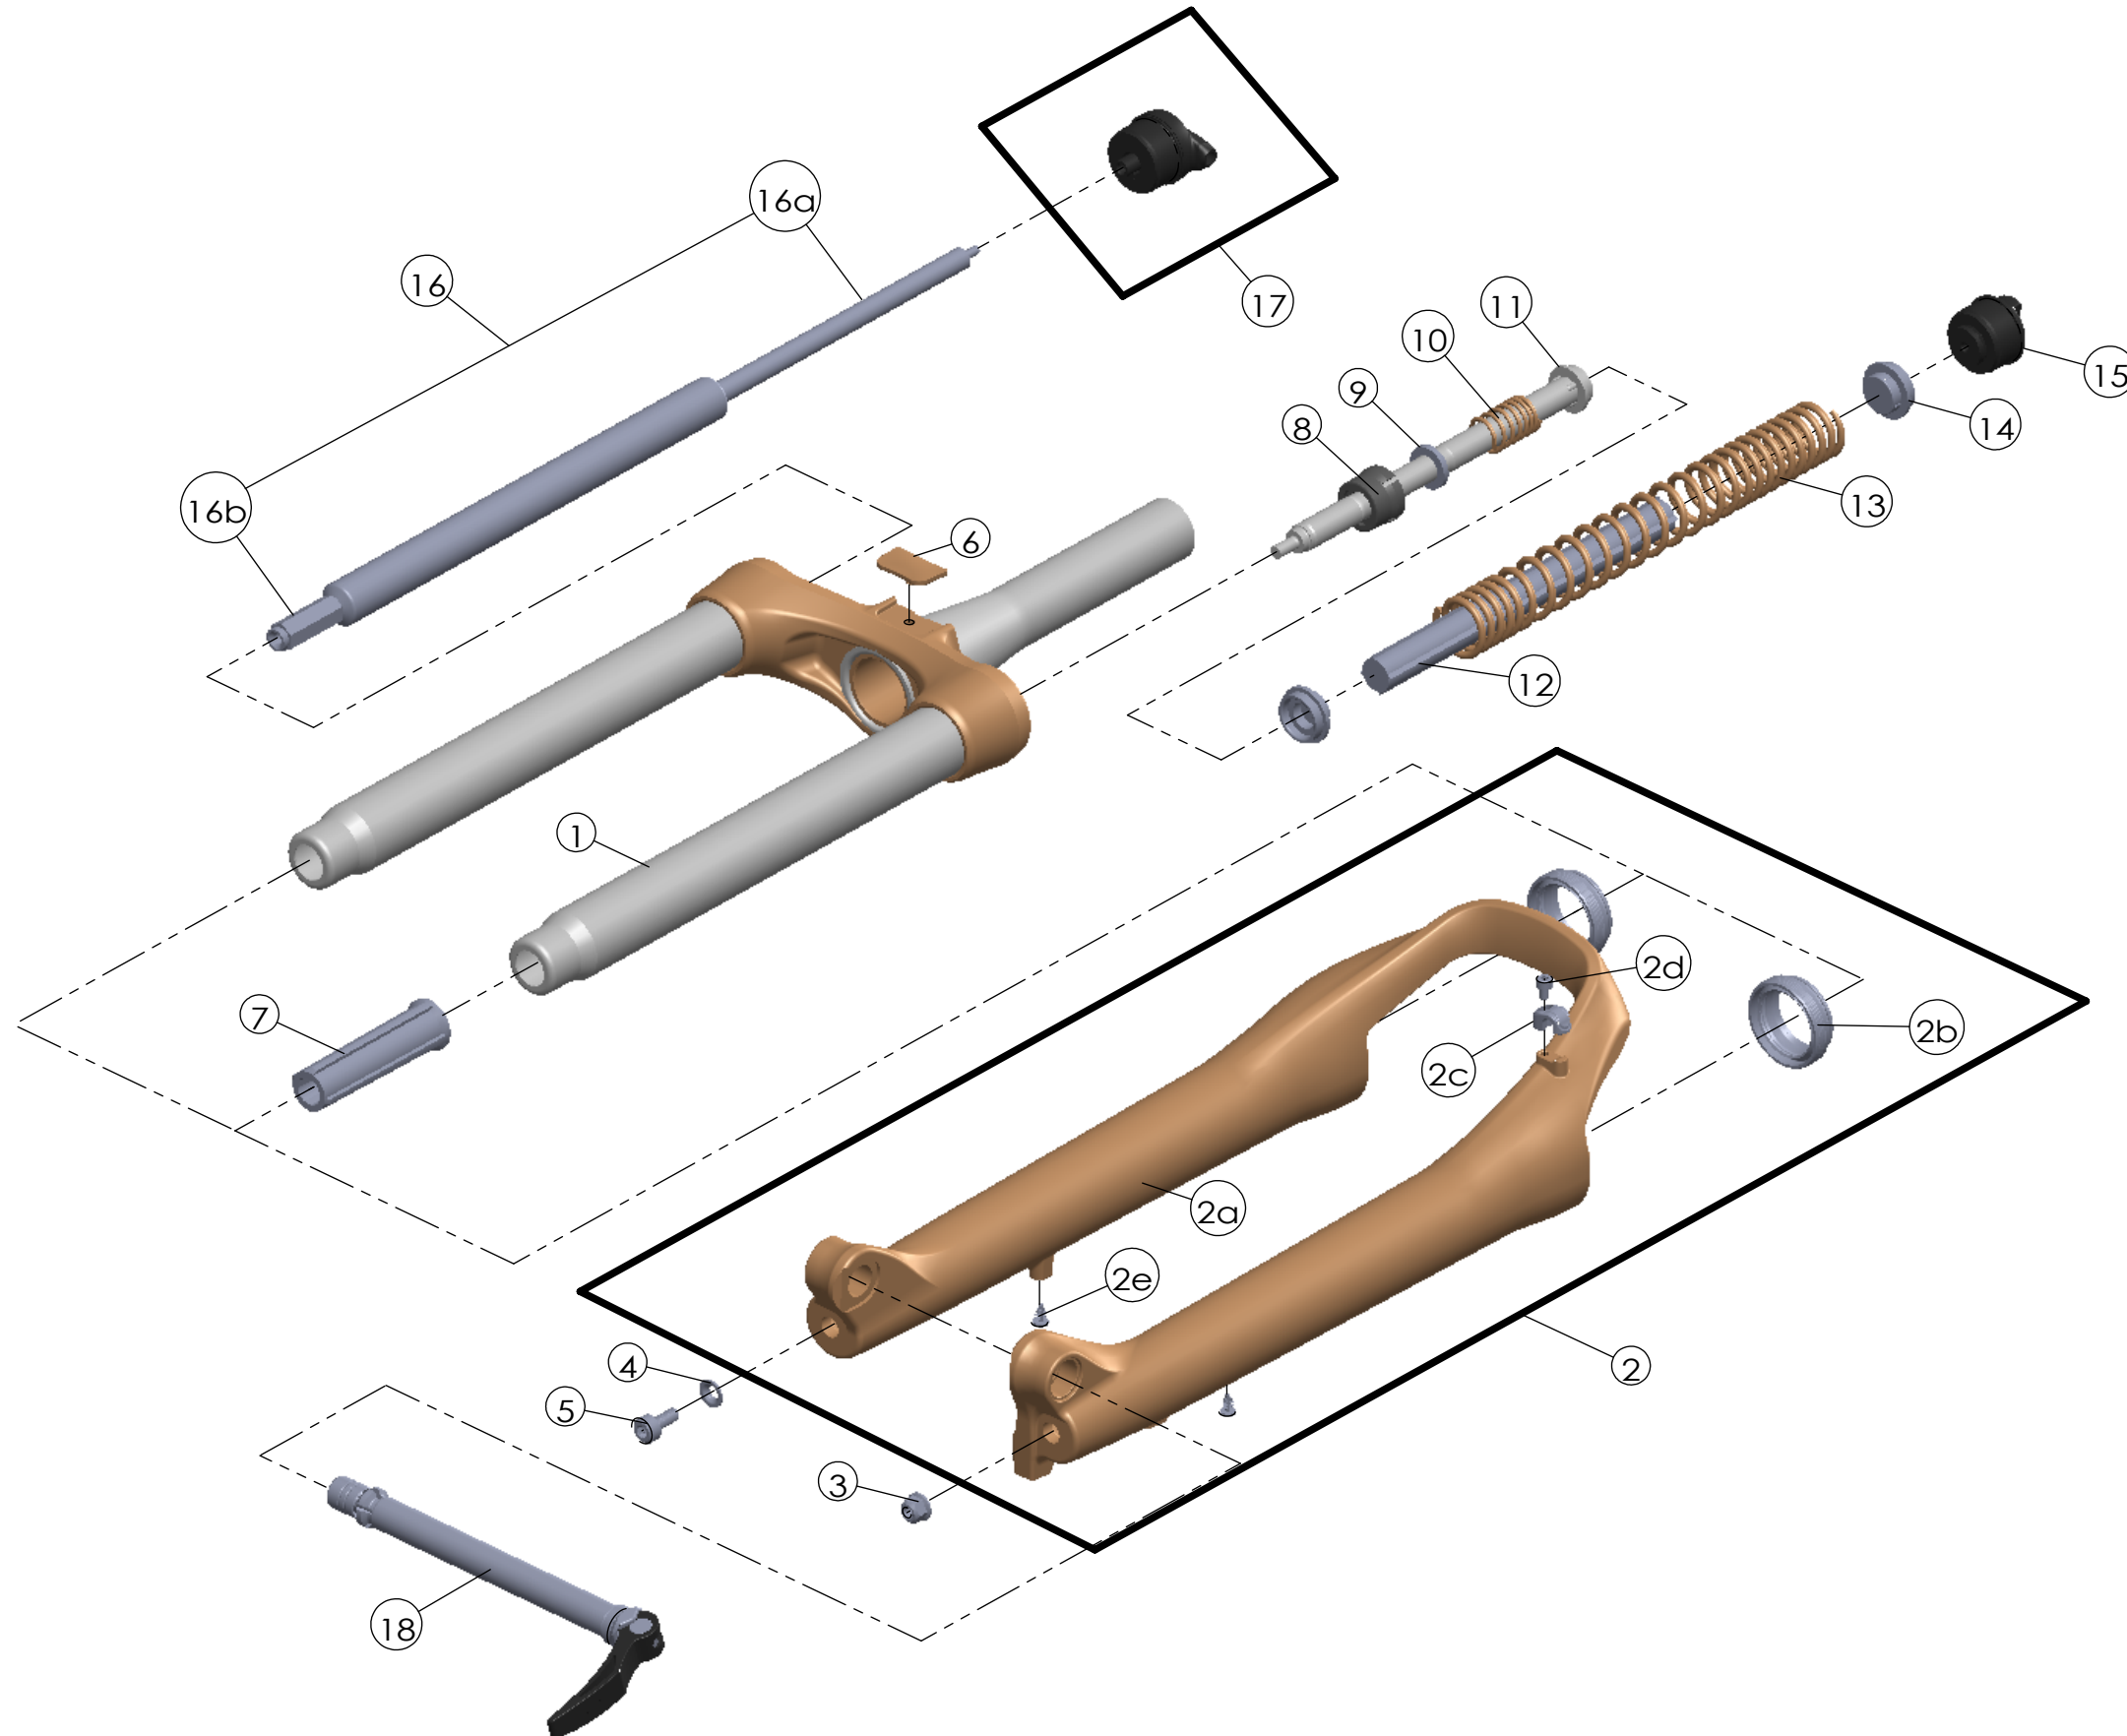

SUNTOUR

SF21-MOBIE-A32-DS-RL-15QLC32-27.5-63,75

Date	2022.07.15	Version	1
Amended			

NO.	PART NAME	PART CODE	QTY.	
			63	75
1	UPPER ASSY	FKZ128-03	1	1
2	BOTTOM CASE ASSY	FKZ129-10	1	1
2a	BOTTOM CASE	FPB475-10	1	1
2b	DUST SEAL	FAA169-20	2	2
2c	HOSE GUIDE	FEG166	1	1
2d	BOLT	FSB153	1	1
2e	MOUNT CAP	FAA199	2	2
3	FIXING NUT	FSN023	1	1
4	WASHER	FSW025	1	1
5	FIXING BOLT	FSB070	1	1
6	BRACE COVER	FEG394	1	1
7	BOTTOM STOPPER	FEE806-80	1	1
8	FROK NOSE	FEE805	1	1
9	REBOUND RUBBER	FEP053	1	1
10	REBOUND SPRING	FEP189-20	1	1
11	SUPPORT TUBE	FEE800	1	-
		FEG175	-	1
12	DAMPER	FEP320-10	1	-
		FEP661-10	-	1
13	MAIN SPRING	FEP636	1	-
		FEP755	-	1
14	SPRING GUIDE	FEE434-10	2	-
		FEE262-30	-	2
15	ADJUSTER ASSY	FKE009-21	1	1
16	DAMPER UNIT	FUN015-09	1	1
16a	DAMPER BOLT	FEN015-00	1	1
16b	SUPPORT TUBE	FEE314-15	1	1
17	RL ADJUST SYSTEM	FKE310-12	1	1
18	15QLC3 AXLE SET	FKA069-25	1	1