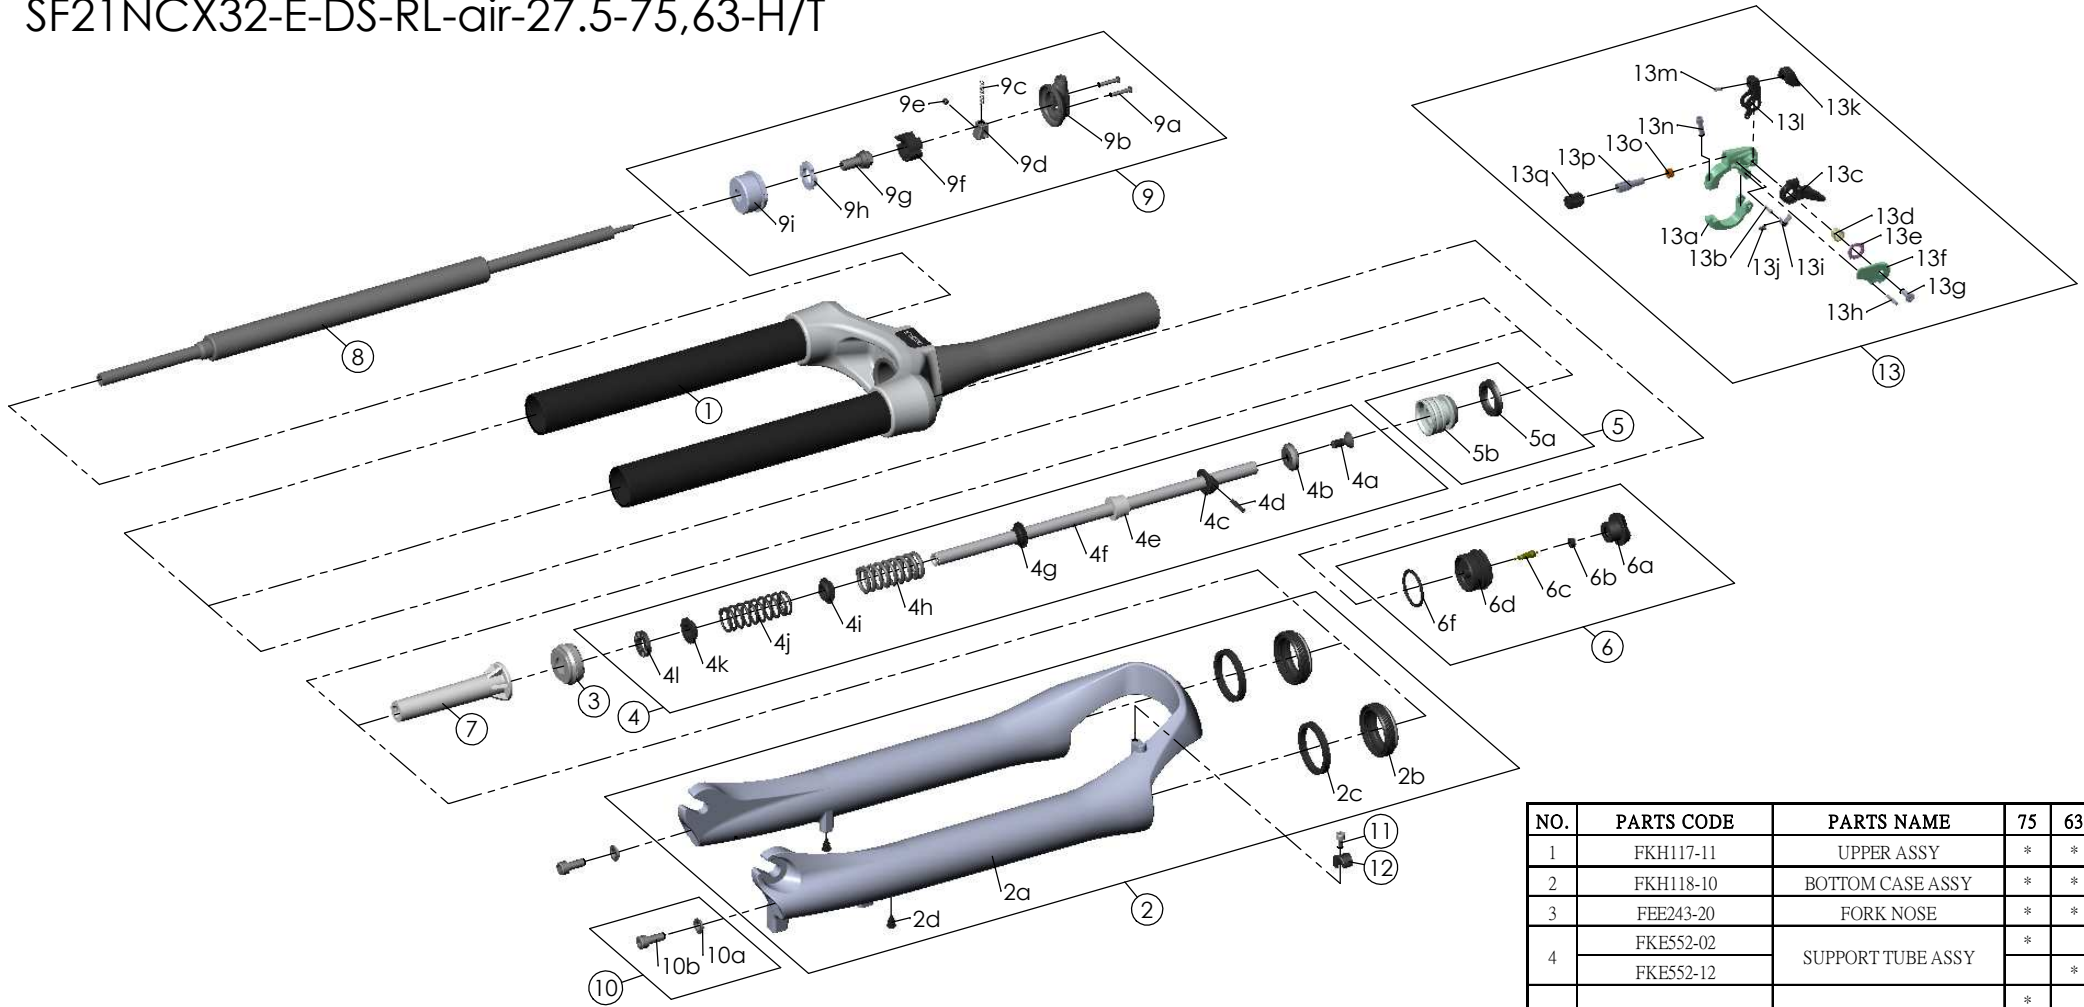

Date	2020.-8-27	Version	0
Amended			

NO.	PARTS CODE	PARTS NAME	75	63	QT
1	FKH117-11	UPPER ASSY	*	*	1
2	FKH118-10	BOTTOM CASE ASSY	*	*	1
3	FEE243-20	FORK NOSE	*	*	1
4	FKE552-02	SUPPORT TUBE ASSY	*		1
	FKE552-12			*	1
4e	FEE290-03	REBOUND SPACER	*		0
				*	1
5	FKE091-30	PISTON UNIT	*	*	1
6	FKE075-03	AIR CAP ASSY	*	*	1
7	FEG523	BOTTOM STOPPER	*	*	1
8	FUN043-18	DAMPER UNIT	*	*	1
9	FKE310-07	RL COVER ASSY	*	*	1
10	FKA044	FIXING BOLT SET	*	*	1
11	FSB153	GUIDE FIXING BOLT	*	*	1
12	FEE797	BRAKE HOSE GUIDE	*	*	1
13	RL22-SINGLE-U-2C-22	RENOTER LEVER ASSY	*	*	1