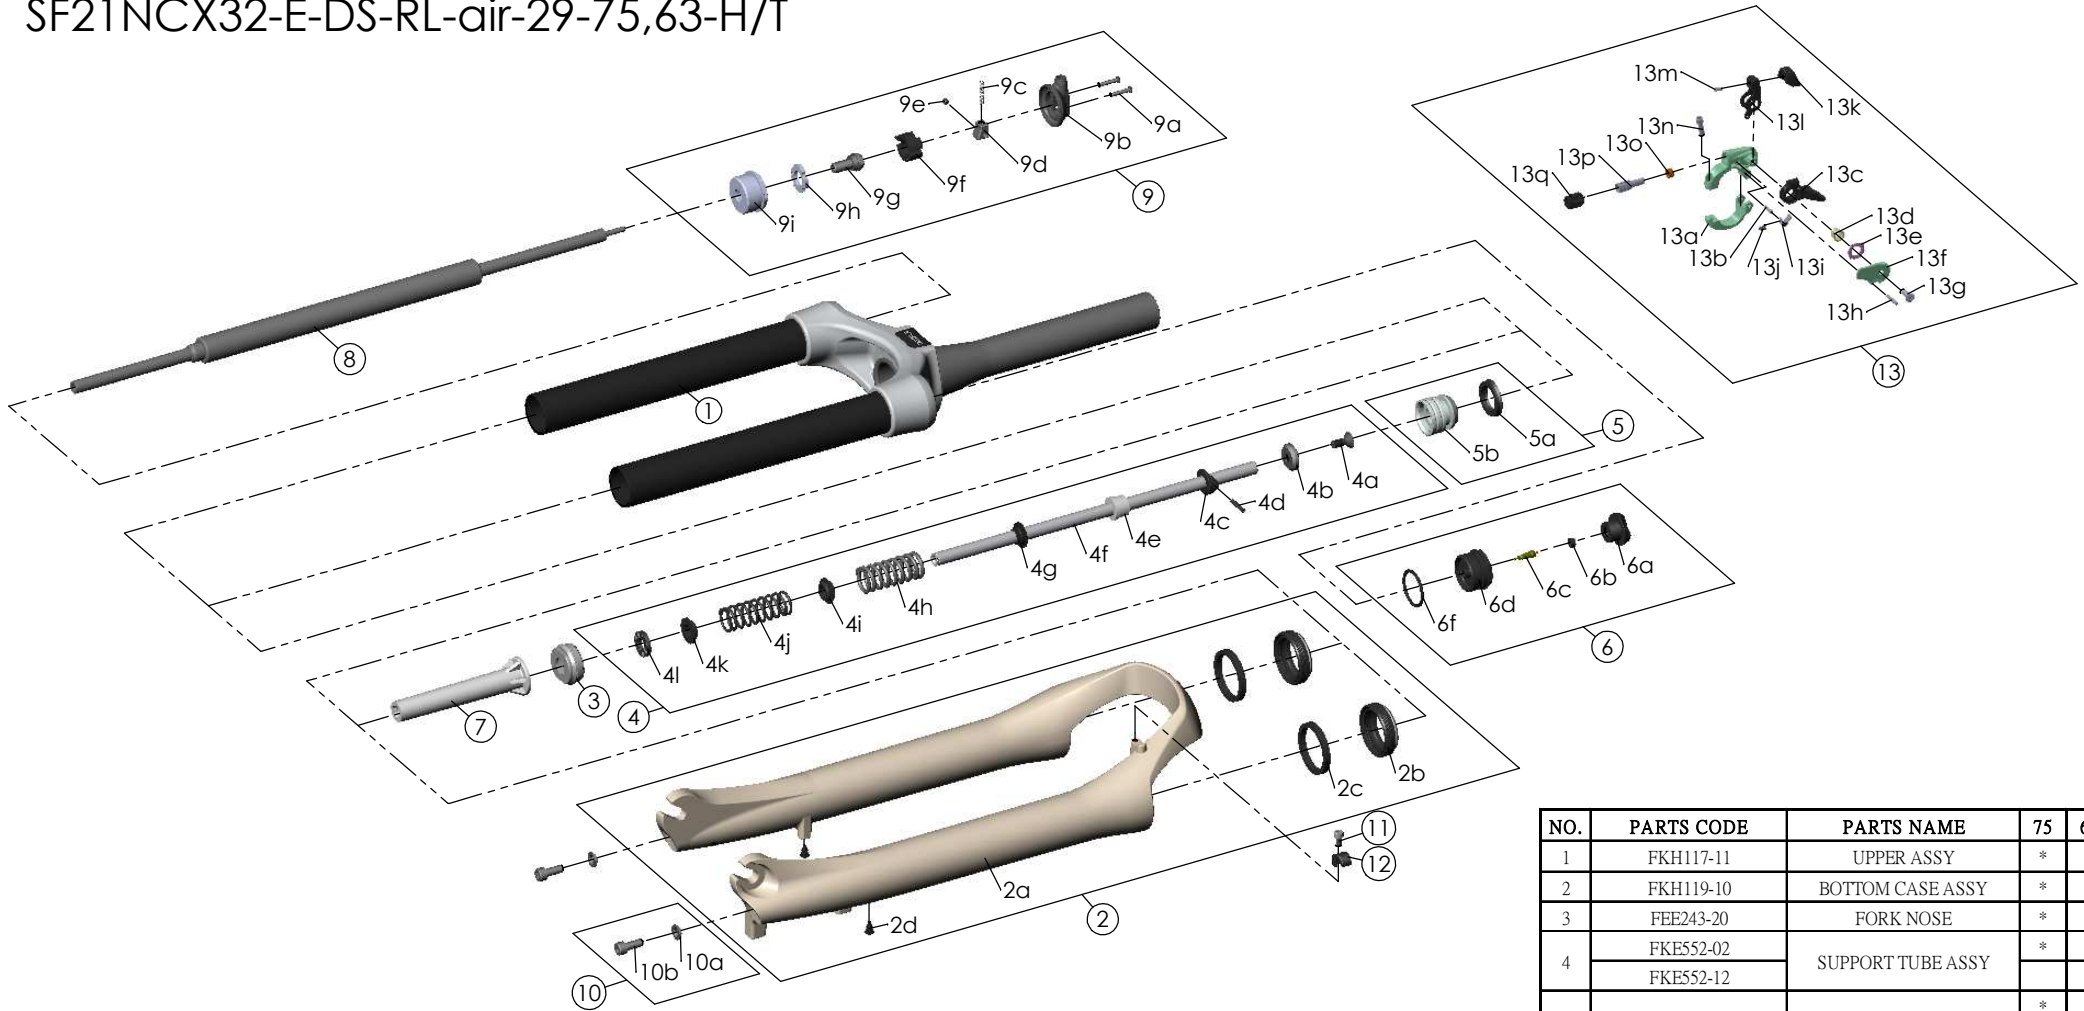

Date	2020.-9-01	Version	0
Amended			

NO.	PARTS CODE	PARTS NAME	75	63	QT
1	FKH117-11	UPPER ASSY	*	*	1
2	FKH119-10	BOTTOM CASE ASSY	*	*	1
3	FEE243-20	FORK NOSE	*	*	1
4	FKE552-02	SUPPORT TUBE ASSY	*		1
	FKE552-12			*	1
4e	FEE290-03	REBOUND SPACER	*		0
				*	1
5	FKE091-30	PISTON UNIT	*	*	1
6	FKE075-03	AIR CAP ASSY	*	*	1
7	FEG523-10	BOTTOM STOPPER	*	*	1
8	FUN043-50	DAMPER UNIT	*	*	1
9	FKE310-07	RL COVER ASSY	*	*	1
10	FKA044	FIXING BOLT SET	*	*	1
11	FSB153	GUIDE FIXING BOLT	*	*	1
12	FEE797	BRAKE HOSE GUIDE	*	*	1
13	RL22-SINGLE-U-2C-22	RENTE LEVER ASSY	*	*	1