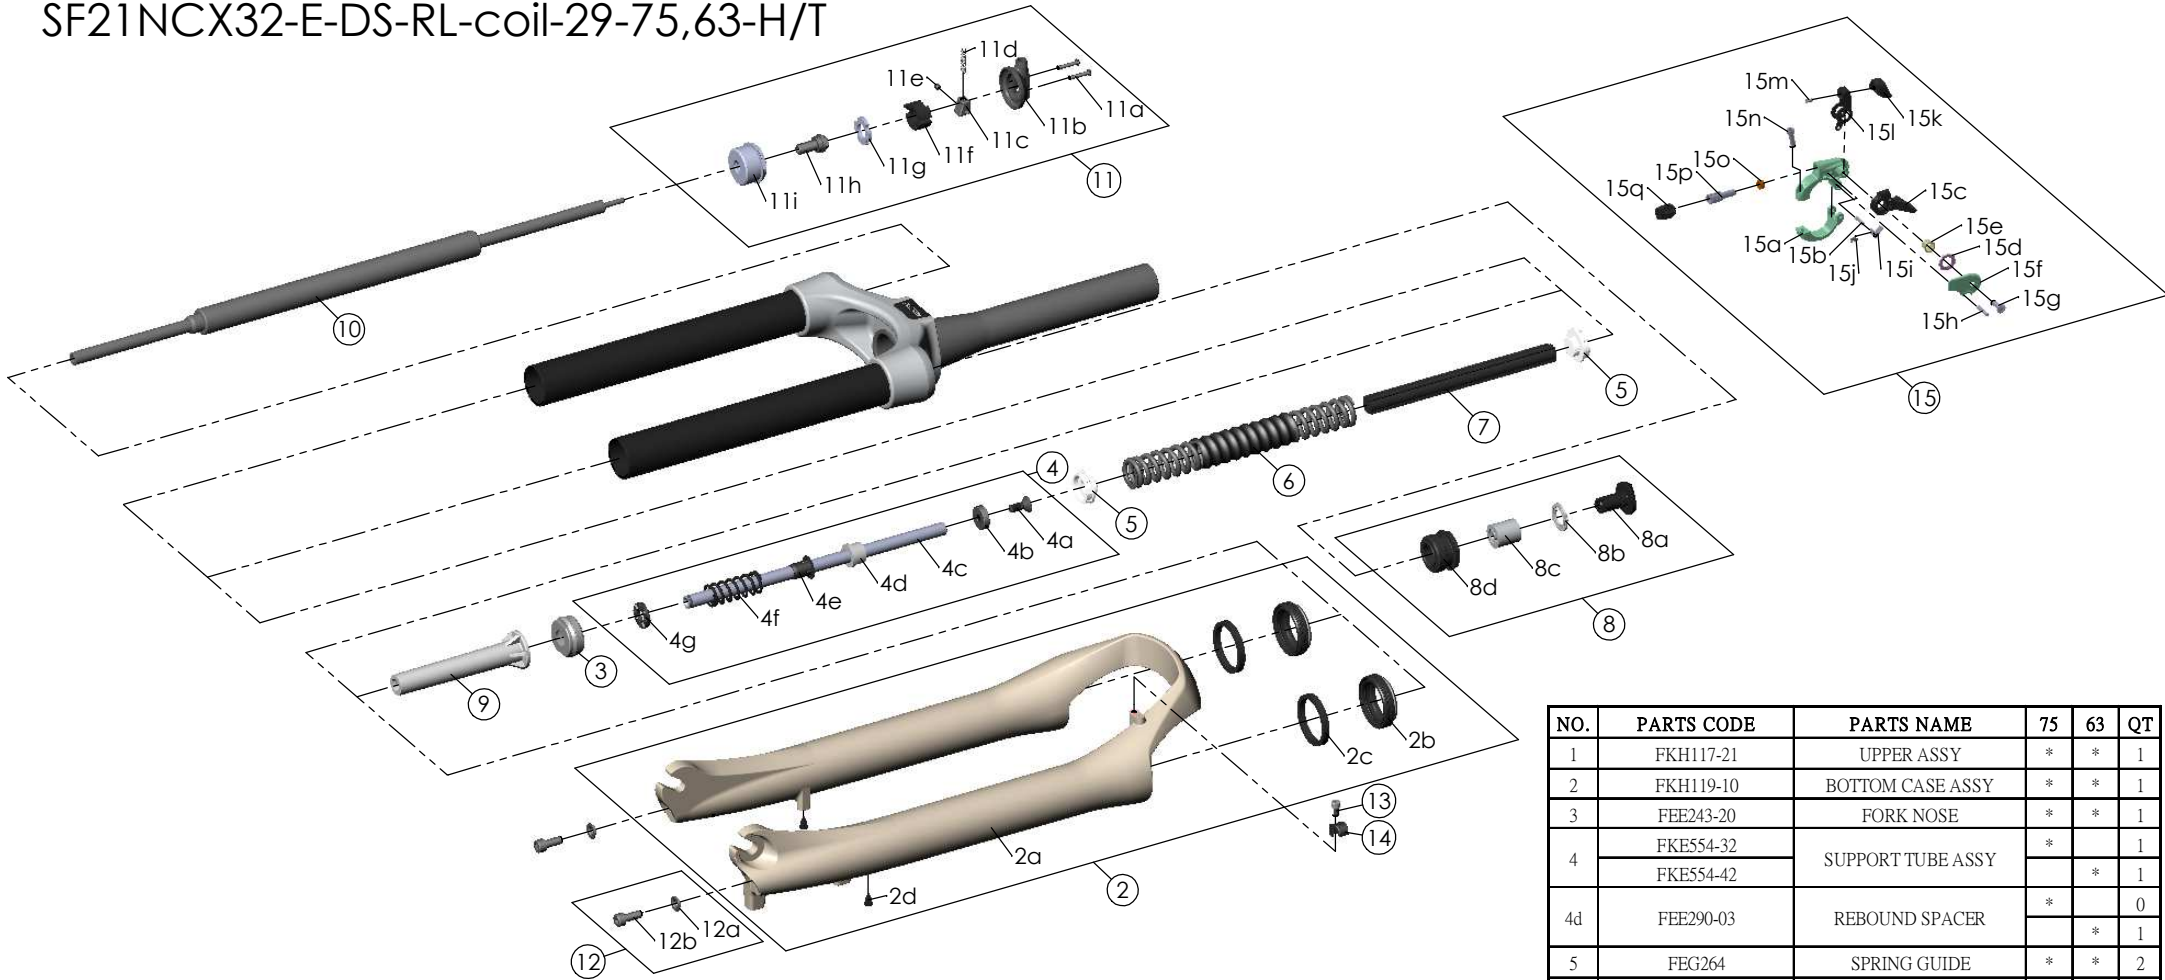

Date	2020.-9-01	Version	0
Amended			

NO.	PARTS CODE	PARTS NAME	75	63	QT
1	FKH117-21	UPPER ASSY	*	*	1
2	FKH119-10	BOTTOM CASE ASSY	*	*	1
3	FEE243-20	FORK NOSE	*	*	1
4	FKE554-32	SUPPORT TUBE ASSY	*		1
	FKE554-42			*	1
4d	FEE290-03	REBOUND SPACER		*	1
5	FEG264	SPRING GUIDE	*	*	2
6	FEP854-01	MAIN SPRING	*		1
	FEP855-01			*	1
7	FEP713-30	DAMPER	*	*	1
8	FKE015-35	ADJUSTER ASSY	*	*	1
9	FEG523-10	BOTTOM STOPPER	*	*	1
10	FUN043-50	DAMPER UNIT	*	*	1
11	FKE310-07	RL COVER ASSY	*	*	1
12	FKA044	FIXING BOLT SET	*	*	2
13	FSB153	GUIDE FIXING BOLT	*	*	1
14	FEE797	BRAKE HOSE GUIDE	*	*	1
15	RL22-SINGLE-U-2C-22	RENOTE LEVER ASSY	*	*	1