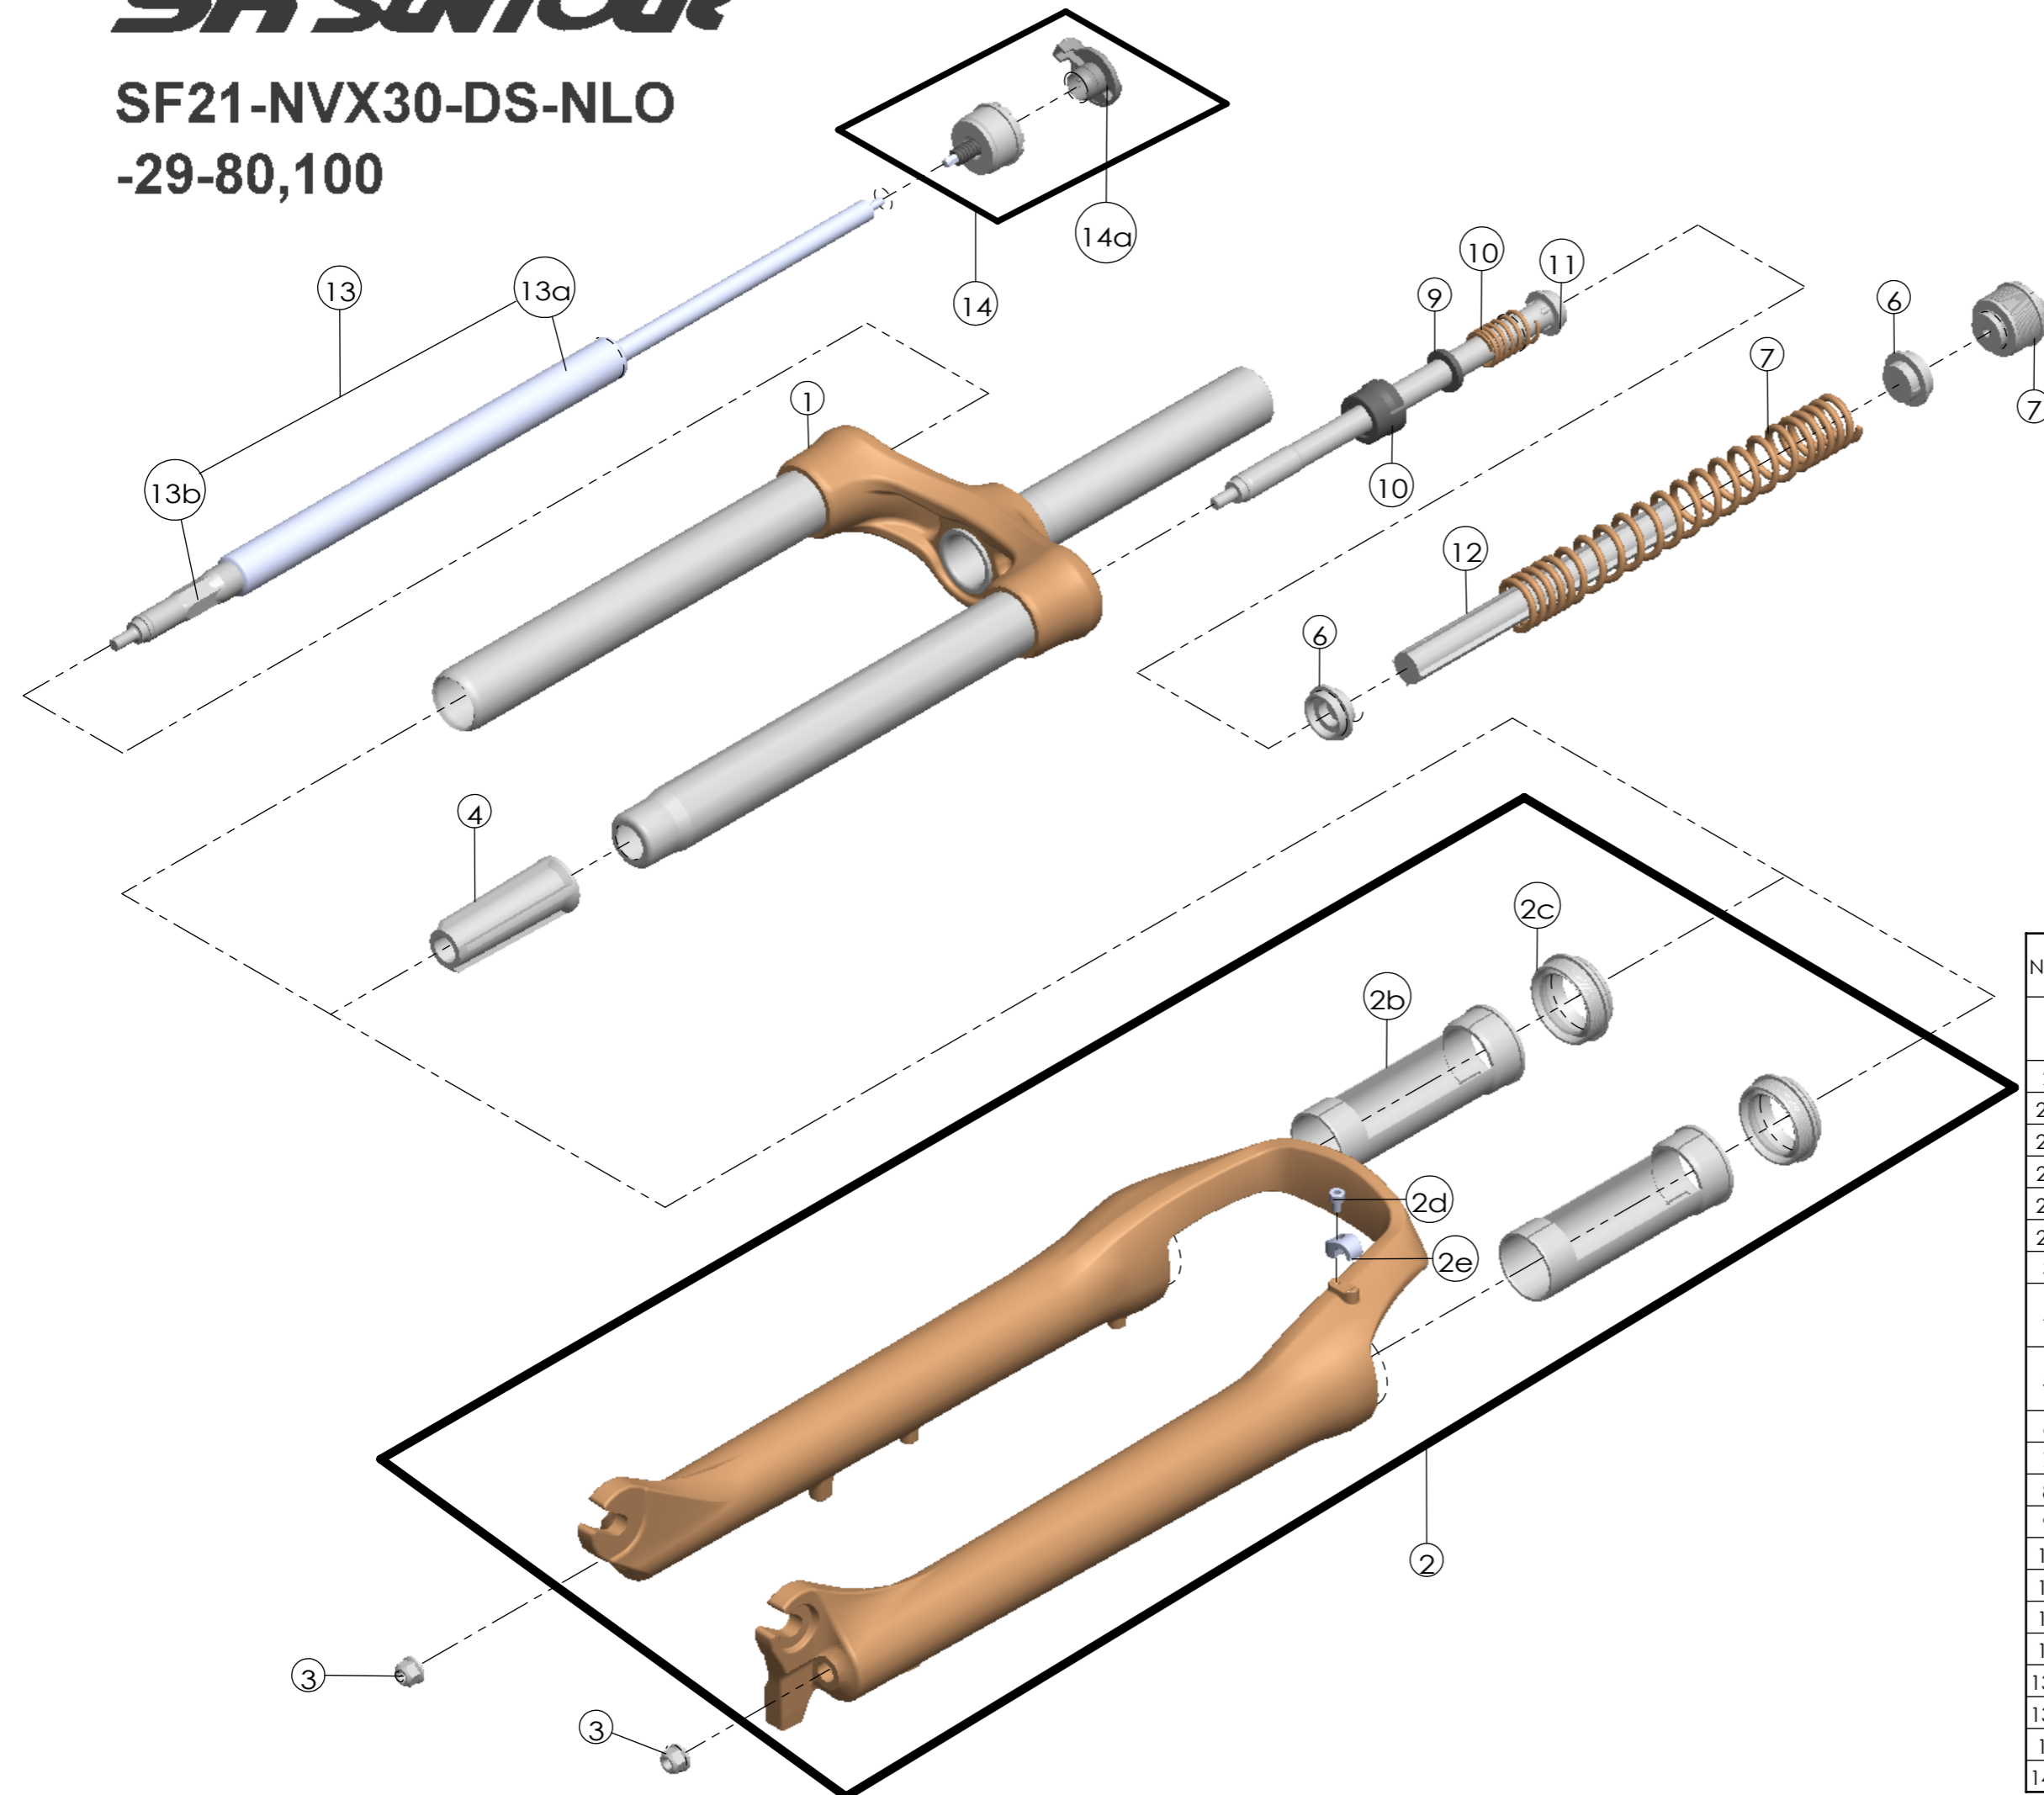

Date	2020.11.26	Version	1
Amended			

NO.	PART NAME	PART CODE	QTY.	
			80	100
1	UPPER ASSY	FKZ120-02	1	-
		FKZ120-03	-	1
2	BOTTOM CASE ASSY	FKZ145-10	1	1
2a	BOTTOM CASE	FPB450	1	1
2b	SLIDER SLEEVE	FEE785	2	2
2c	DUST SEAL	FAA070-10	2	2
2d	BOLT	FSB153	1	1
2e	HOSE GUIDE	FEG166	1	1
3	FIXING NUT	FSN023	2	2
4	SUPPORT TUBE	FEE959-10	1	-
		FEE959-00	-	1
5	MAIN SPRING	FEP766	1	-
		FEP767	-	1
6	SPRING GUIDE	FEE434-10	2	2
7	ADJUST SYSTEM	FKE009-11	1	1
8	FORK NOSE	FEE805	1	1
9	REBOUND RUBBER	FEP053	1	1
10	REBOUND SPRING	FEP189-20	1	1
11	SUPPORT TUBE	FEE960	1	1
12	DAMPER	FEP320-20	1	1
13	DAMPER UNIT	FUN140-02	1	1
13a	DAMPER BODY	FUN140-00	1	1
13b	SUPPORT TUBE	FEE847-03	1	1
14	LO ADJUST SYSTEM	FKE028-28	1	1
14a	LO KNOB	FEG426	1	1