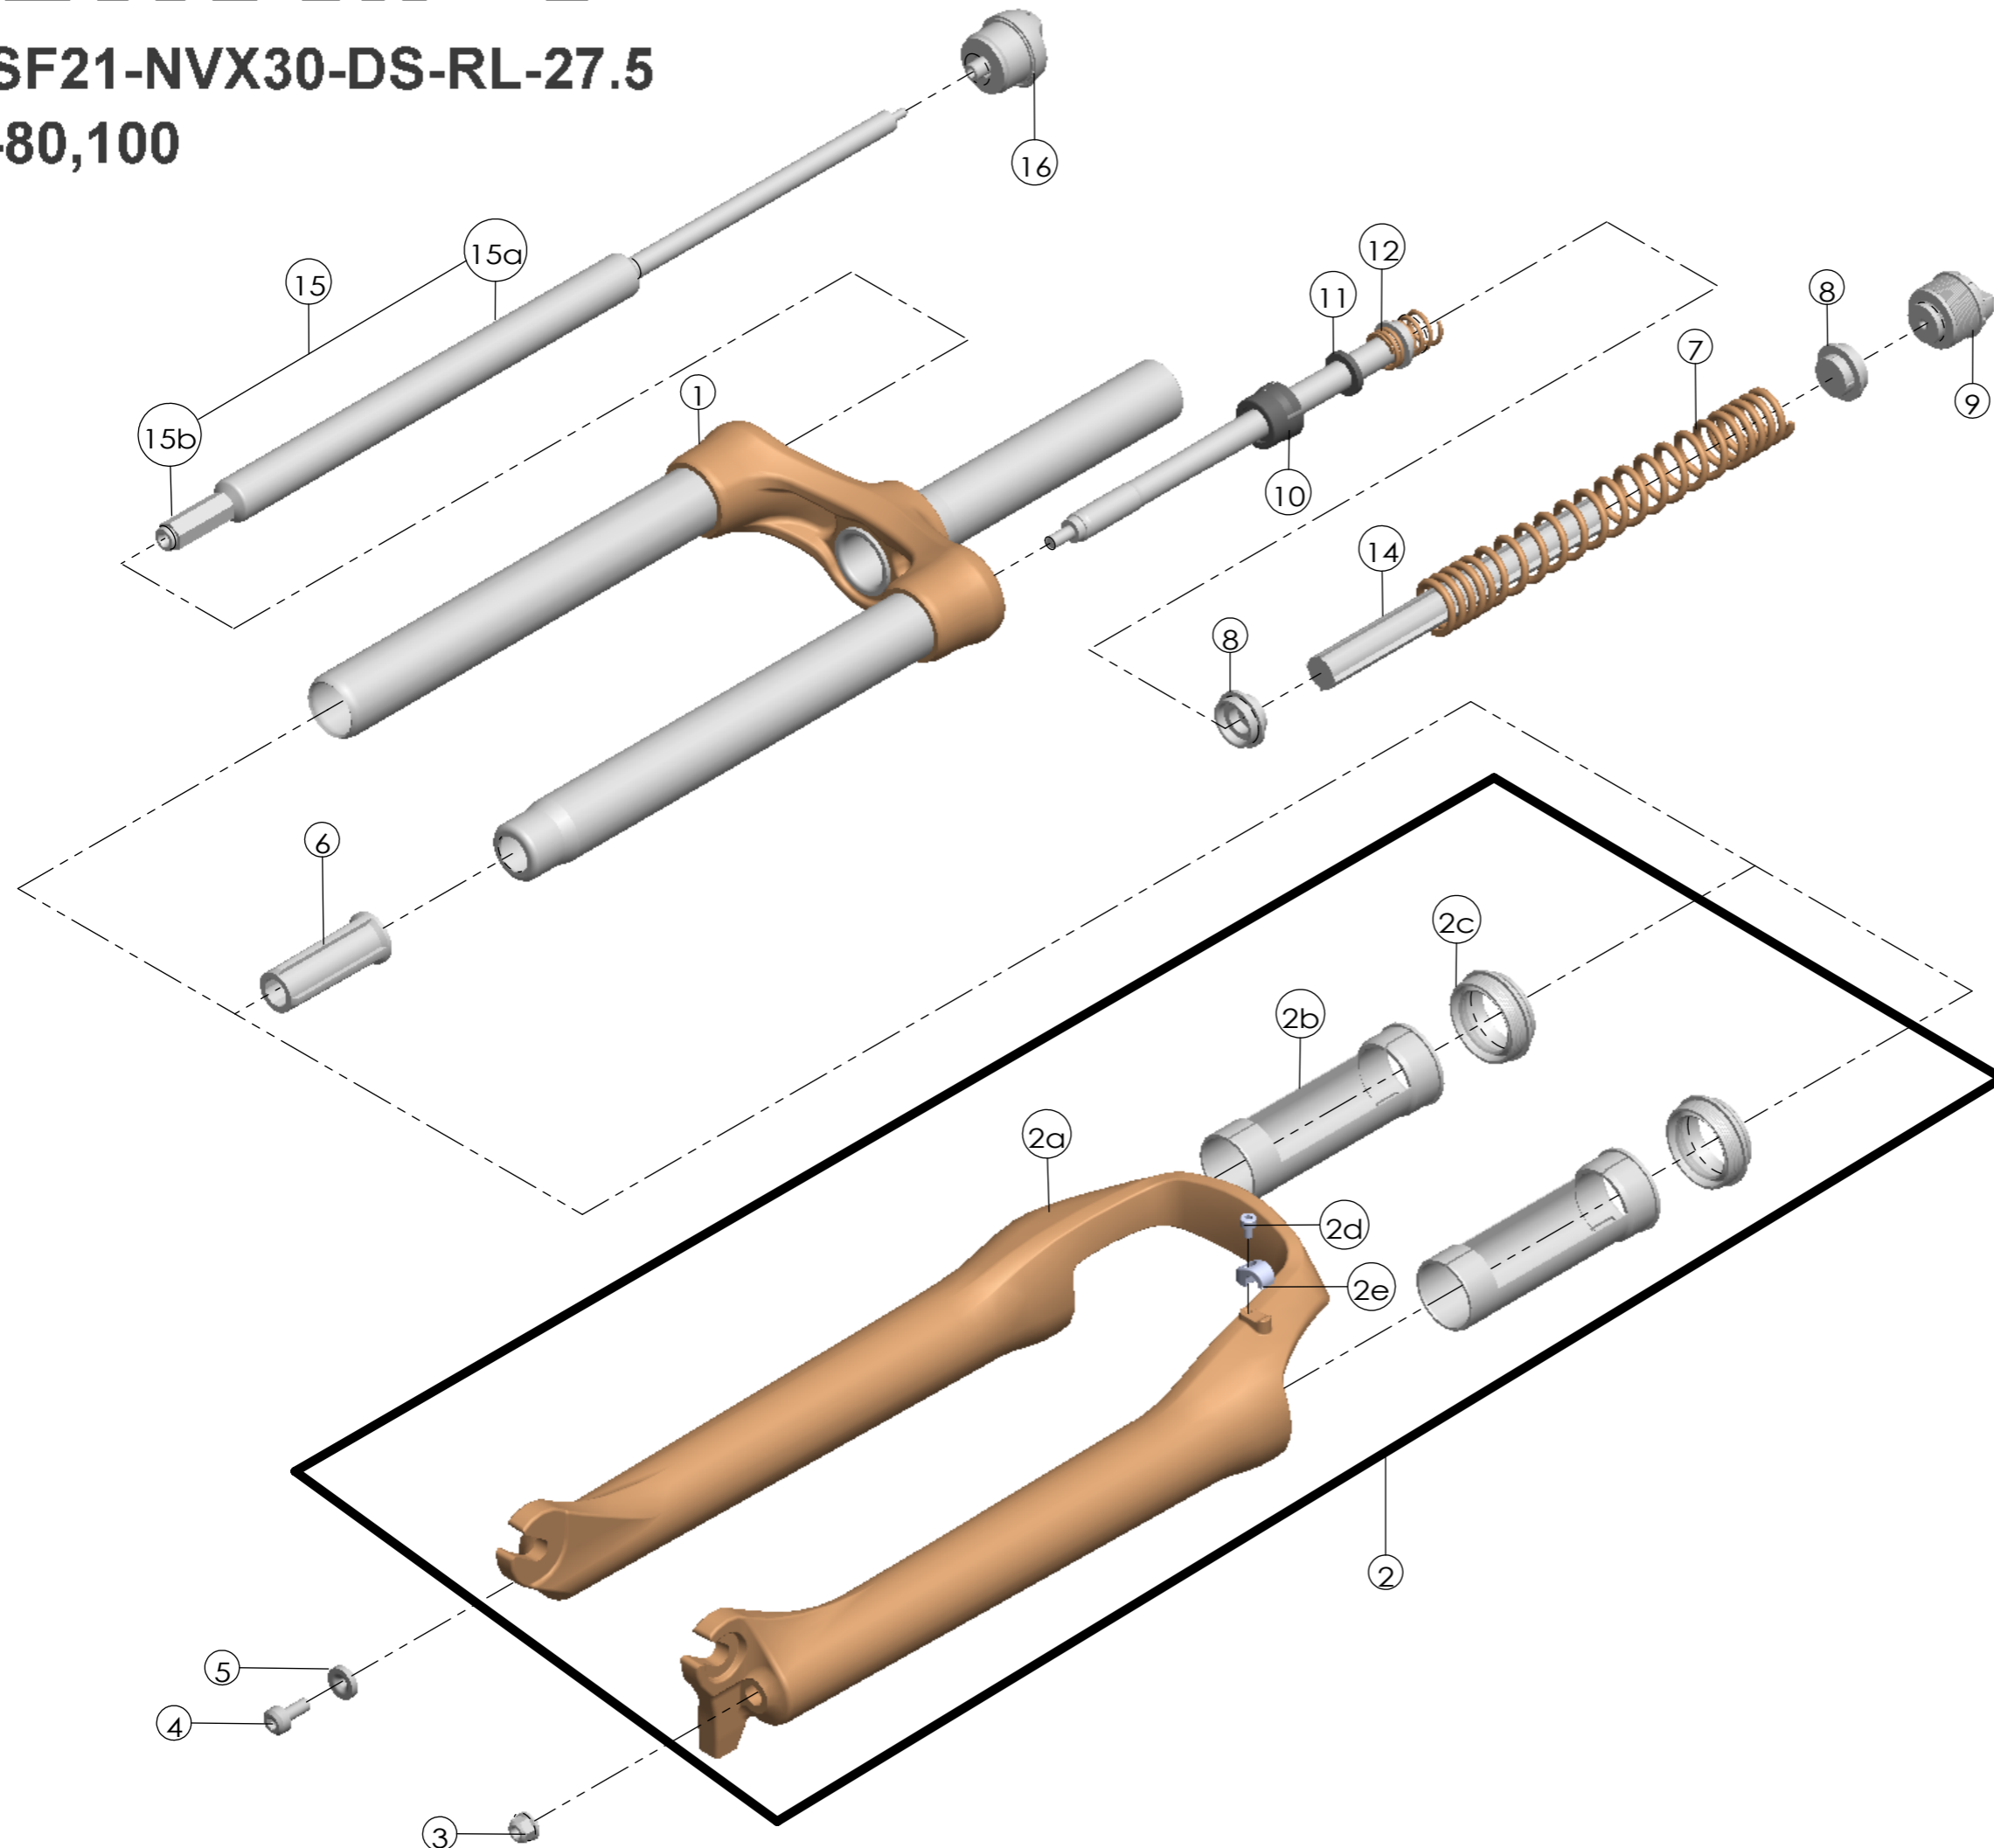

SF SUNTOUR

SF21-NVX30-DS-RL-27.5 -80,100

Date	2020.11.26	Version	1
Amended			

NO.	PART NAME	PART CODE	QTY.	
			80	100
1	UPPER ASSY	FKZ120-02	1	-
		FKZ120-03	-	1
2	BOTTOM CASE ASSY	FKZ121-10	1	1
2a	BOTTOM CASE	FPB436	1	1
2b	SLIDER SLEEVE	FEE785	2	2
2c	DUST SEAL	FAA070-10	2	2
2d	BOLT	FSB153	1	1
2e	HOSE GUIDE	FEG166	1	1
3	FIXING NUT	FSN023	1	1
4	FIXING BOLT	FSB070	1	1
5	WASHER	FSW025	1	1
6	BOOTTOM STOPPER	FEE959-00	1	-
		FEE806-40	-	1
7	MAIN SPRING	FEP766	1	-
		FEP767	-	1
8	SPRING GUIDE	FEE434-10	2	2
9	ADJUST SYSTEM	FKE009-11	1	1
10	FORK NOSE	FEE805	1	1
11	REBOUND RUBBER	FEP053	1	1
12	REBOUND SPRING	FEP189-20	1	1
13	SUPPORT TUBE	FEG175	1	1
14	DAMPER	FEP320-20	1	1
15	DAMPER UNIT	FUN015-09	1	1
15a	DAMPER BODY	FUN015-00	1	1
15b	SUPPORT TUBE	FEE314-15	1	1
16	RL ADJUST SYSTEM	FKE310-10	1	1