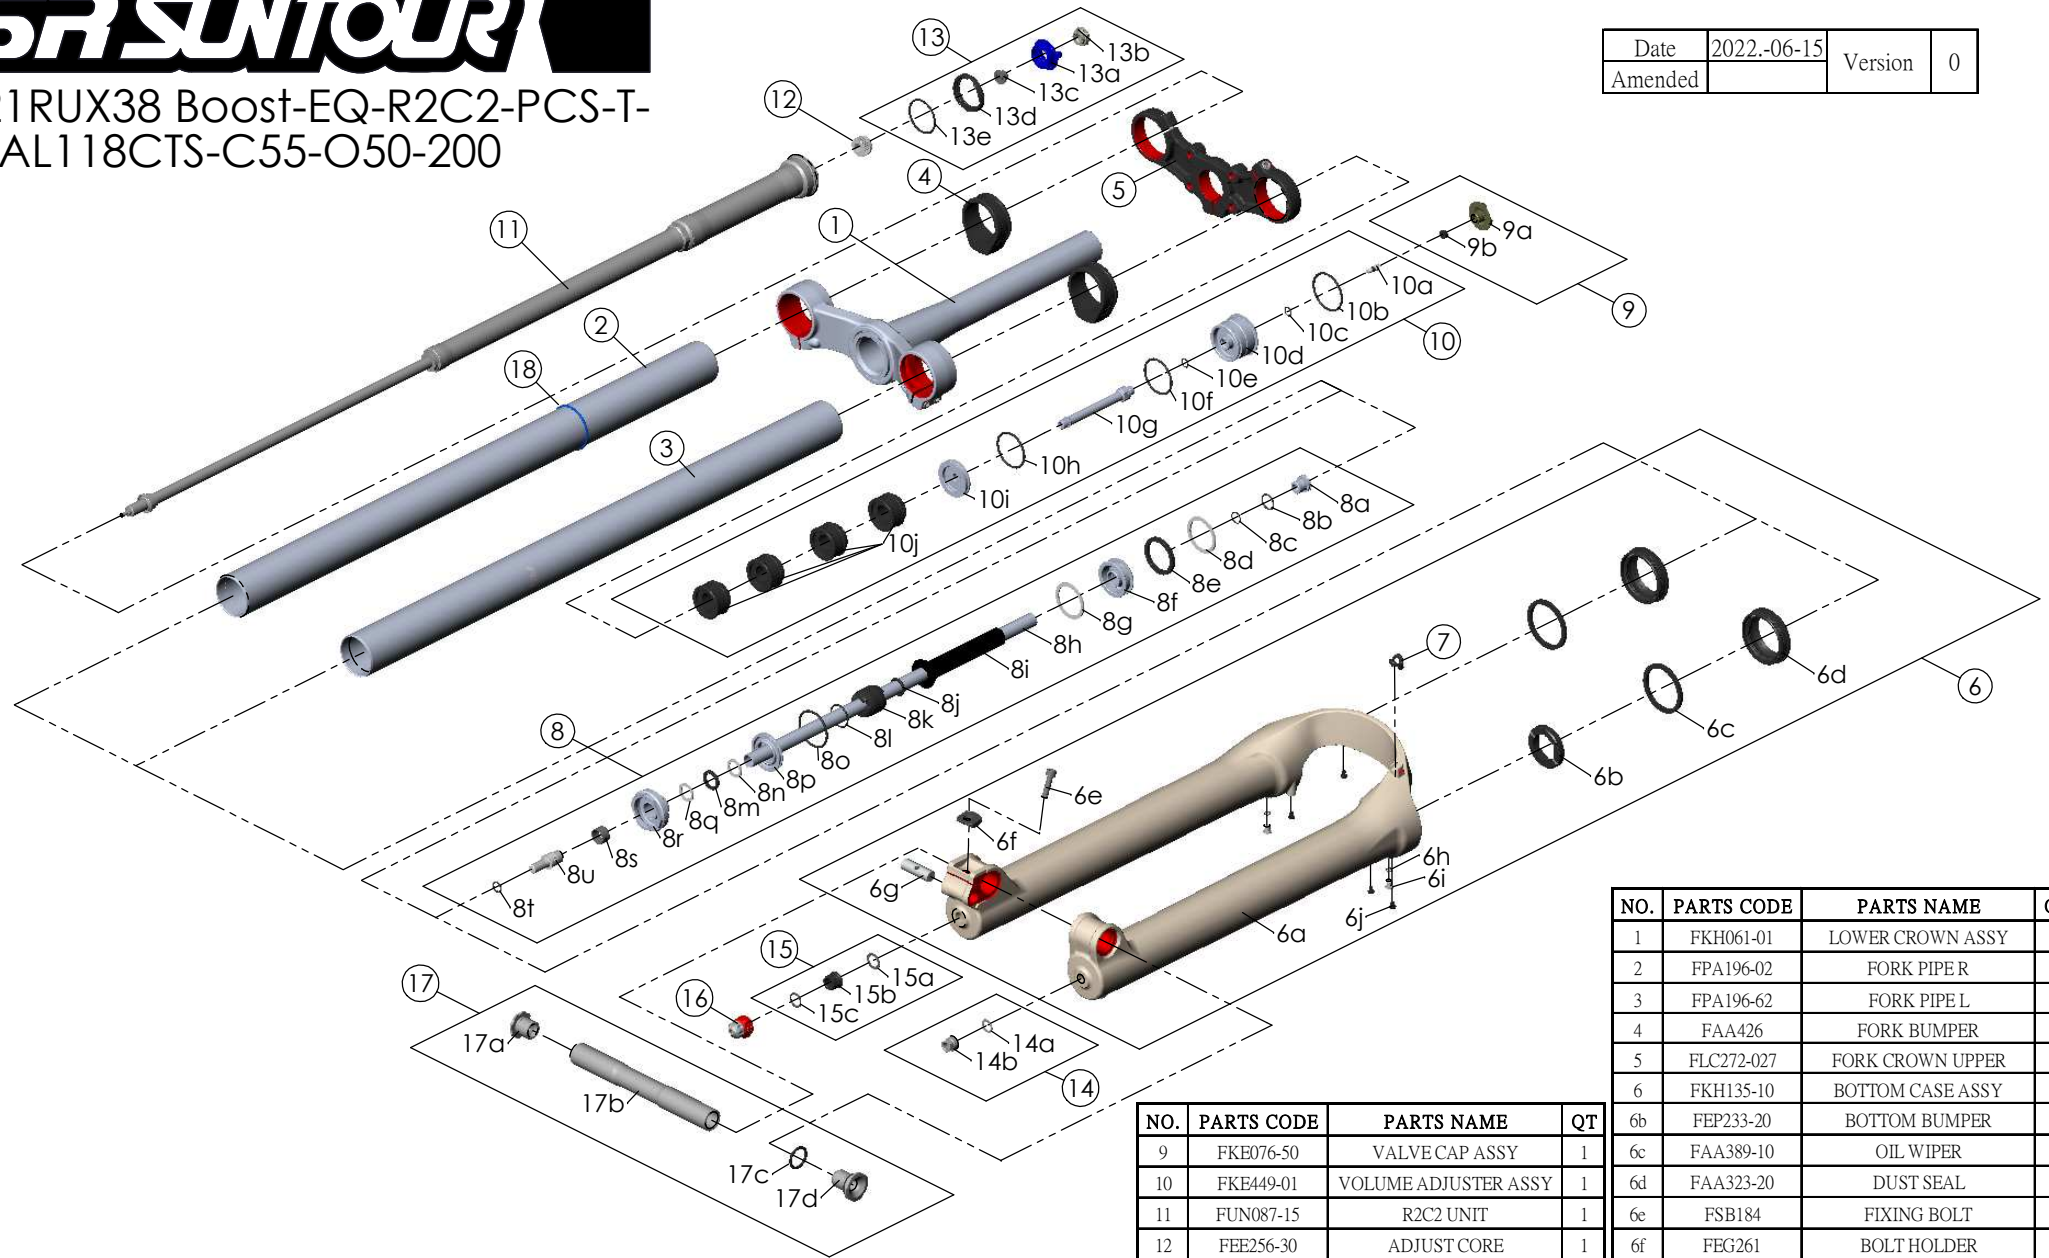

SF21RUX38 Boost-EQ-R2C2-PCS-T-  
29-AL118CTS-C55-O50-200

Date	2022-06-15	Version	0
Amended			

NO.	PARTS CODE	PARTS NAME	QT
17b	FPE091	THRU AXLE	1
17c	FAA457	O RING	1
17d	FEG471	AXLE BOLT	1
18	FAA397-20	O RING	1

NO.	PARTS CODE	PARTS NAME	QT
14	FKA063-03	FIXING NUT SET	1
15	FKE436-03	FIXING NUT SET	1
16	FKE480-02	REBOUND KNOB UNIT	1
17	FKA099-02	THRU AXLE SET	1
17a	FEG470	AXLE CAP	1

NO.	PARTS CODE	PARTS NAME	QT
1	FKH061-01	LOWER CROWN ASSY	1
2	FPA196-02	FORK PIPE R	1
3	FPA196-62	FORK PIPE L	1
4	FAA426	FORK BUMPER	2
5	FLC272-027	FORK CROWN UPPER	1
6	FKH135-10	BOTTOM CASE ASSY	1
6b	FEP233-20	BOTTOM BUMPER	1
6c	FAA389-10	OIL WIPER	2
6d	FAA323-20	DUST SEAL	2
6e	FSB184	FIXING BOLT	1
6f	FEG261	BOLT HOLDER	1
6g	FEG154	NUT	1
6h	FAA270	O RING	2
6i	FSB188	SEAL SCREW	2
6j	FAA200-10	MOUNT CAP	4
7	FEG034	CABLE CLIP	1
8	FKE585	SUPPORT TUBE ASSY	1