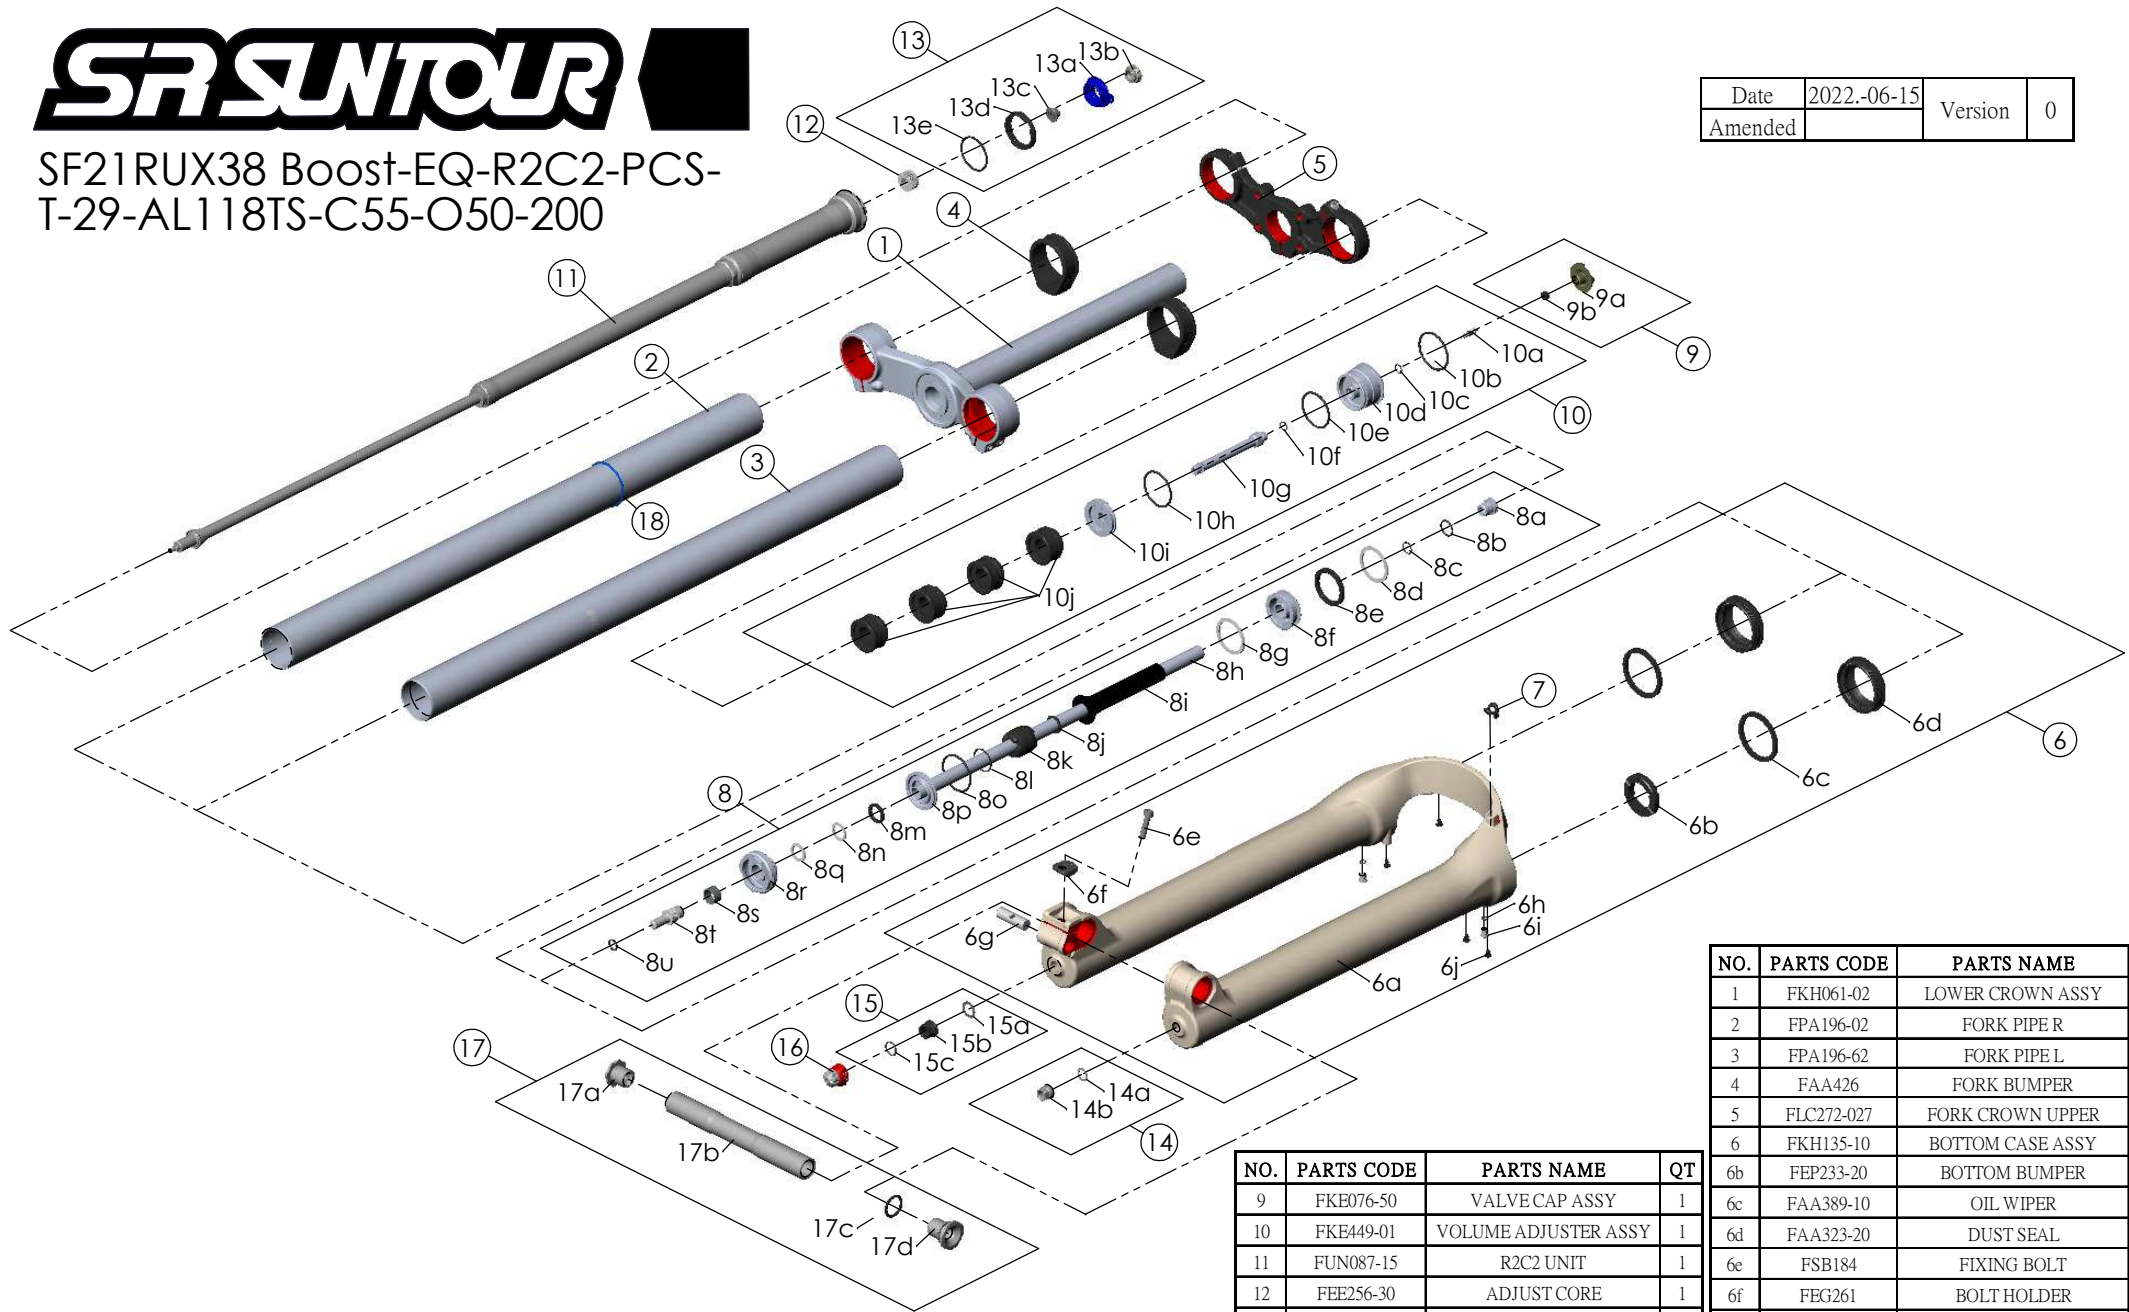

SF21RUX38 Boost-EQ-R2C2-PCS-
T-29-AL118TS-C55-O50-200

Date	2022.-06-15	Version	0
Amended			

NO.	PARTS CODE	PARTS NAME	QT
17b	FPE091	THRU AXLE	1
17c	FAA457	O RING	1
17d	FEG471	AXLE BOLT	1
18	FAA397-20	O RING	1

NO.	PARTS CODE	PARTS NAME	QT
14	FKA063-03	FIXING NUT SET	1
15	FKE436-03	FIXING NUT SET	1
16	FKE480-02	REBOUND KNOB UNIT	1
17	FKA099-02	THRU AXLE SET	1
17a	FEG470	AXLE CAP	1

NO.	PARTS CODE	PARTS NAME	QT
1	FKH061-02	LOWER CROWN ASSY	1
2	FPA196-02	FORK PIPE R	1
3	FPA196-62	FORK PIPE L	1
4	FAA426	FORK BUMPER	2
5	FLC272-027	FORK CROWN UPPER	1
6	FKH135-10	BOTTOM CASE ASSY	1
6b	FEP233-20	BOTTOM BUMPER	1
6c	FAA389-10	OIL WIPER	2
6d	FAA323-20	DUST SEAL	2
6e	FSB184	FIXING BOLT	1
6f	FEG261	BOLT HOLDER	1
6g	FEG154	NUT	1
6h	FAA270	O RING	2
6i	FSB188	SEAL SCREW	2
6j	FAA200-10	MOUNT CAP	4
7	FEG034	CABLE CLIP	1
8	FKE585	SUPPORT TUBE ASSY	1