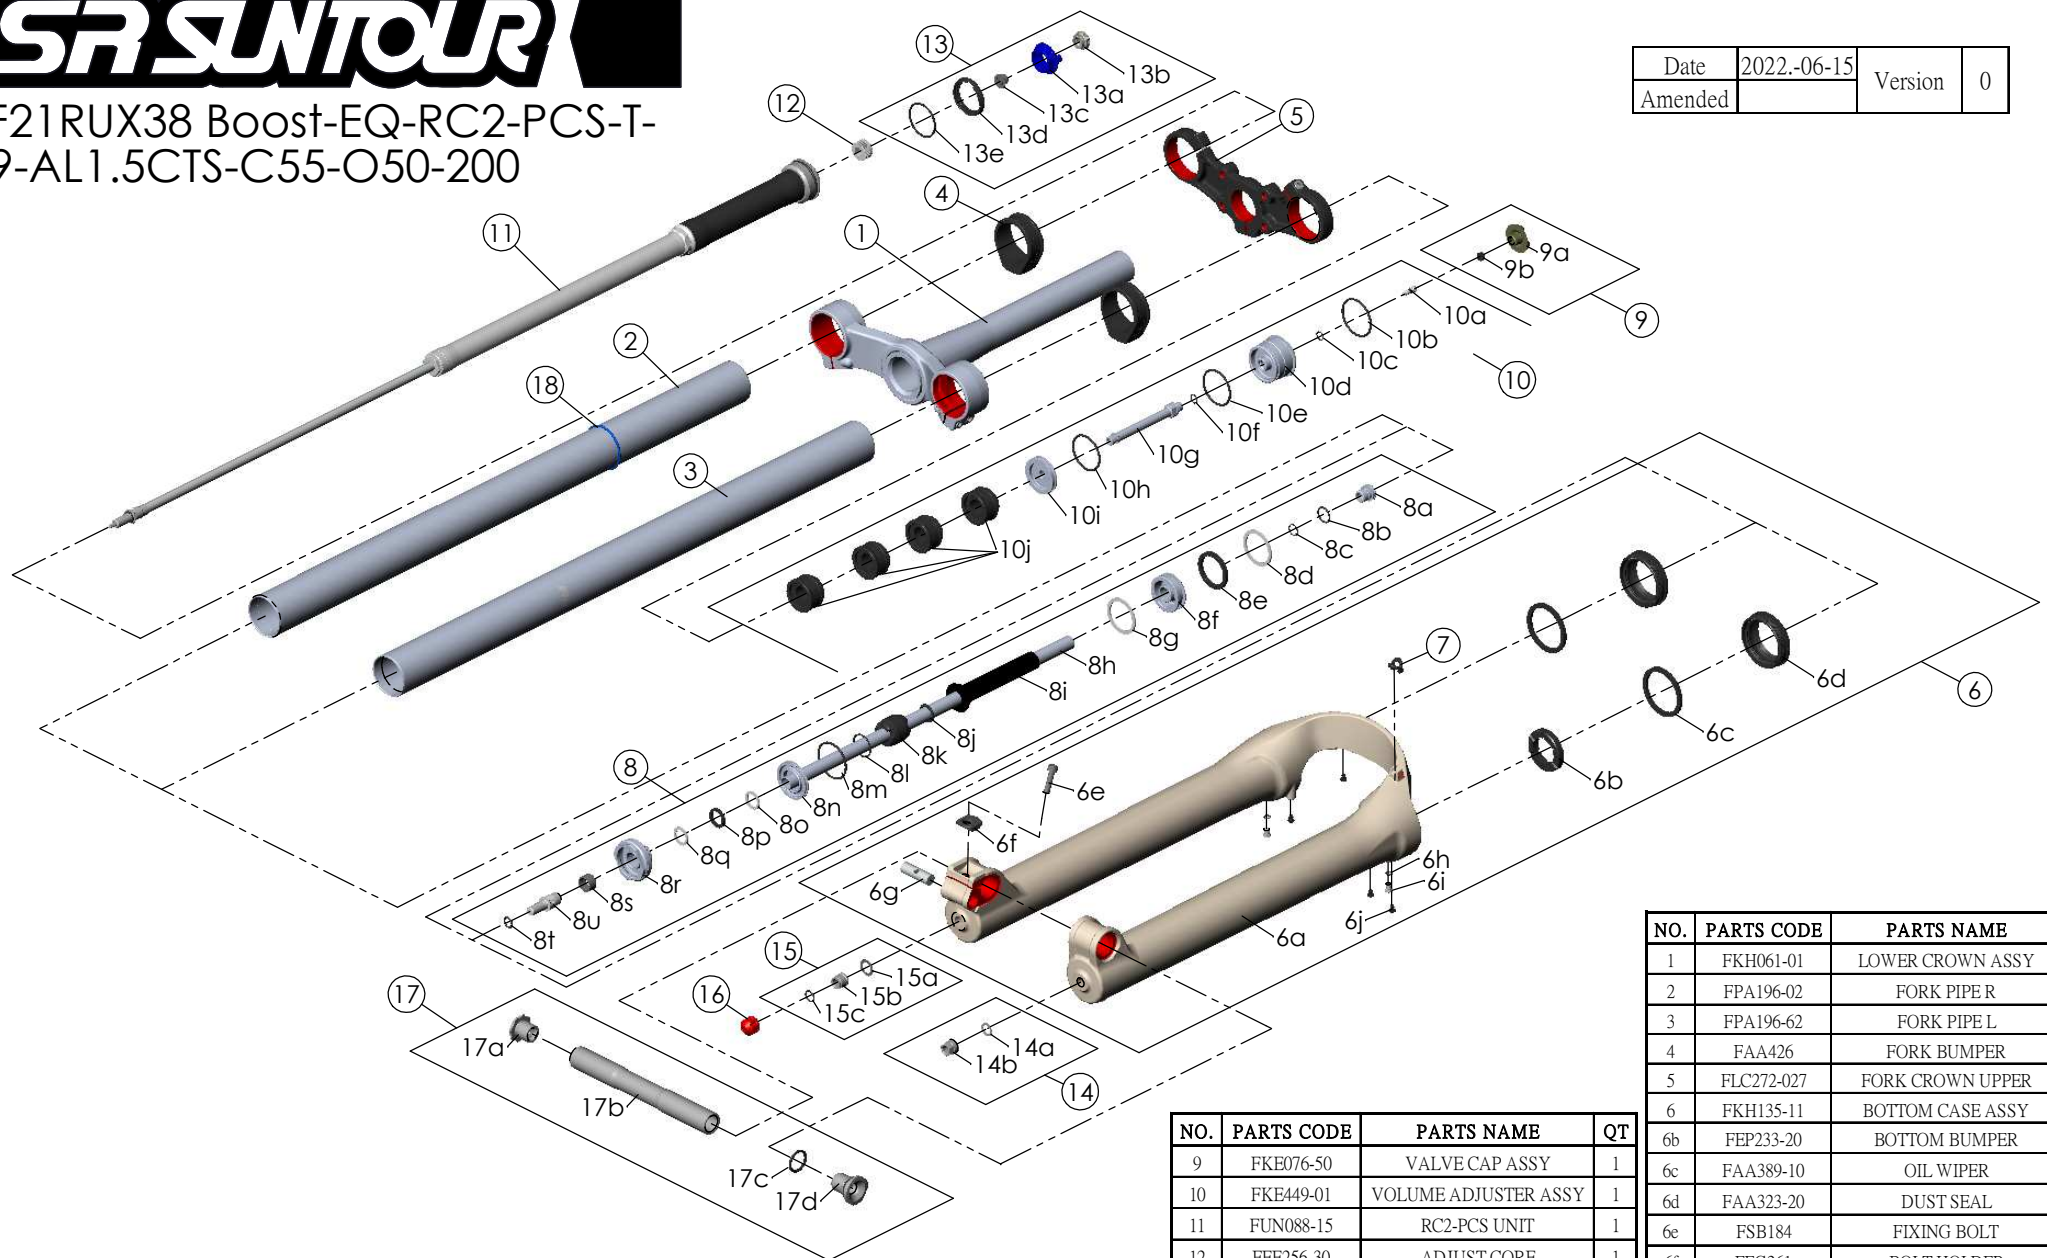

SF21RUX38 Boost-EQ-RC2-PCS-T-
29-AL1.5CTS-C55-O50-200

Date	2022.-06-15	Version	0
Amended			

NO.	PARTS CODE	PARTS NAME	QT
17b	FPE091	THRU AXLE	1
17c	FAA457	O RING	1
17d	FEG471	AXLE BOLT	1
18	FAA397-20	O RING	1

NO.	PARTS CODE	PARTS NAME	QT
14	FKA063-03	FIXING NUT SET	1
15	FKE436-10	FIXING NUT SET	1
16	FEG201	REBOUND KNOB	1
17	FKA099-02	THRU AXLE SET	1
17a	FEG470	AXLE CAP	1

NO.	PARTS CODE	PARTS NAME	QT
1	FKH061-01	LOWER CROWN ASSY	1
2	FPA196-02	FORK PIPE R	1
3	FPA196-62	FORK PIPE L	1
4	FAA426	FORK BUMPER	2
5	FLC272-027	FORK CROWN UPPER	1
6	FKH135-11	BOTTOM CASE ASSY	1
6b	FEP233-20	BOTTOM BUMPER	1
6c	FAA389-10	OIL WIPER	2
6d	FAA323-20	DUST SEAL	2
6e	FSB184	FIXING BOLT	1
6f	FEG261	BOLT HOLDER	1
6g	FEG154	NUT	1
6h	FAA270	O RING	2
6i	FSB188	SEAL SCREW	2
6j	FAA200-10	MOUNT CAP	4
7	FEG034	CABLE CLIP	1
8	FKE585	SUPPORT TUBE ASSY	1