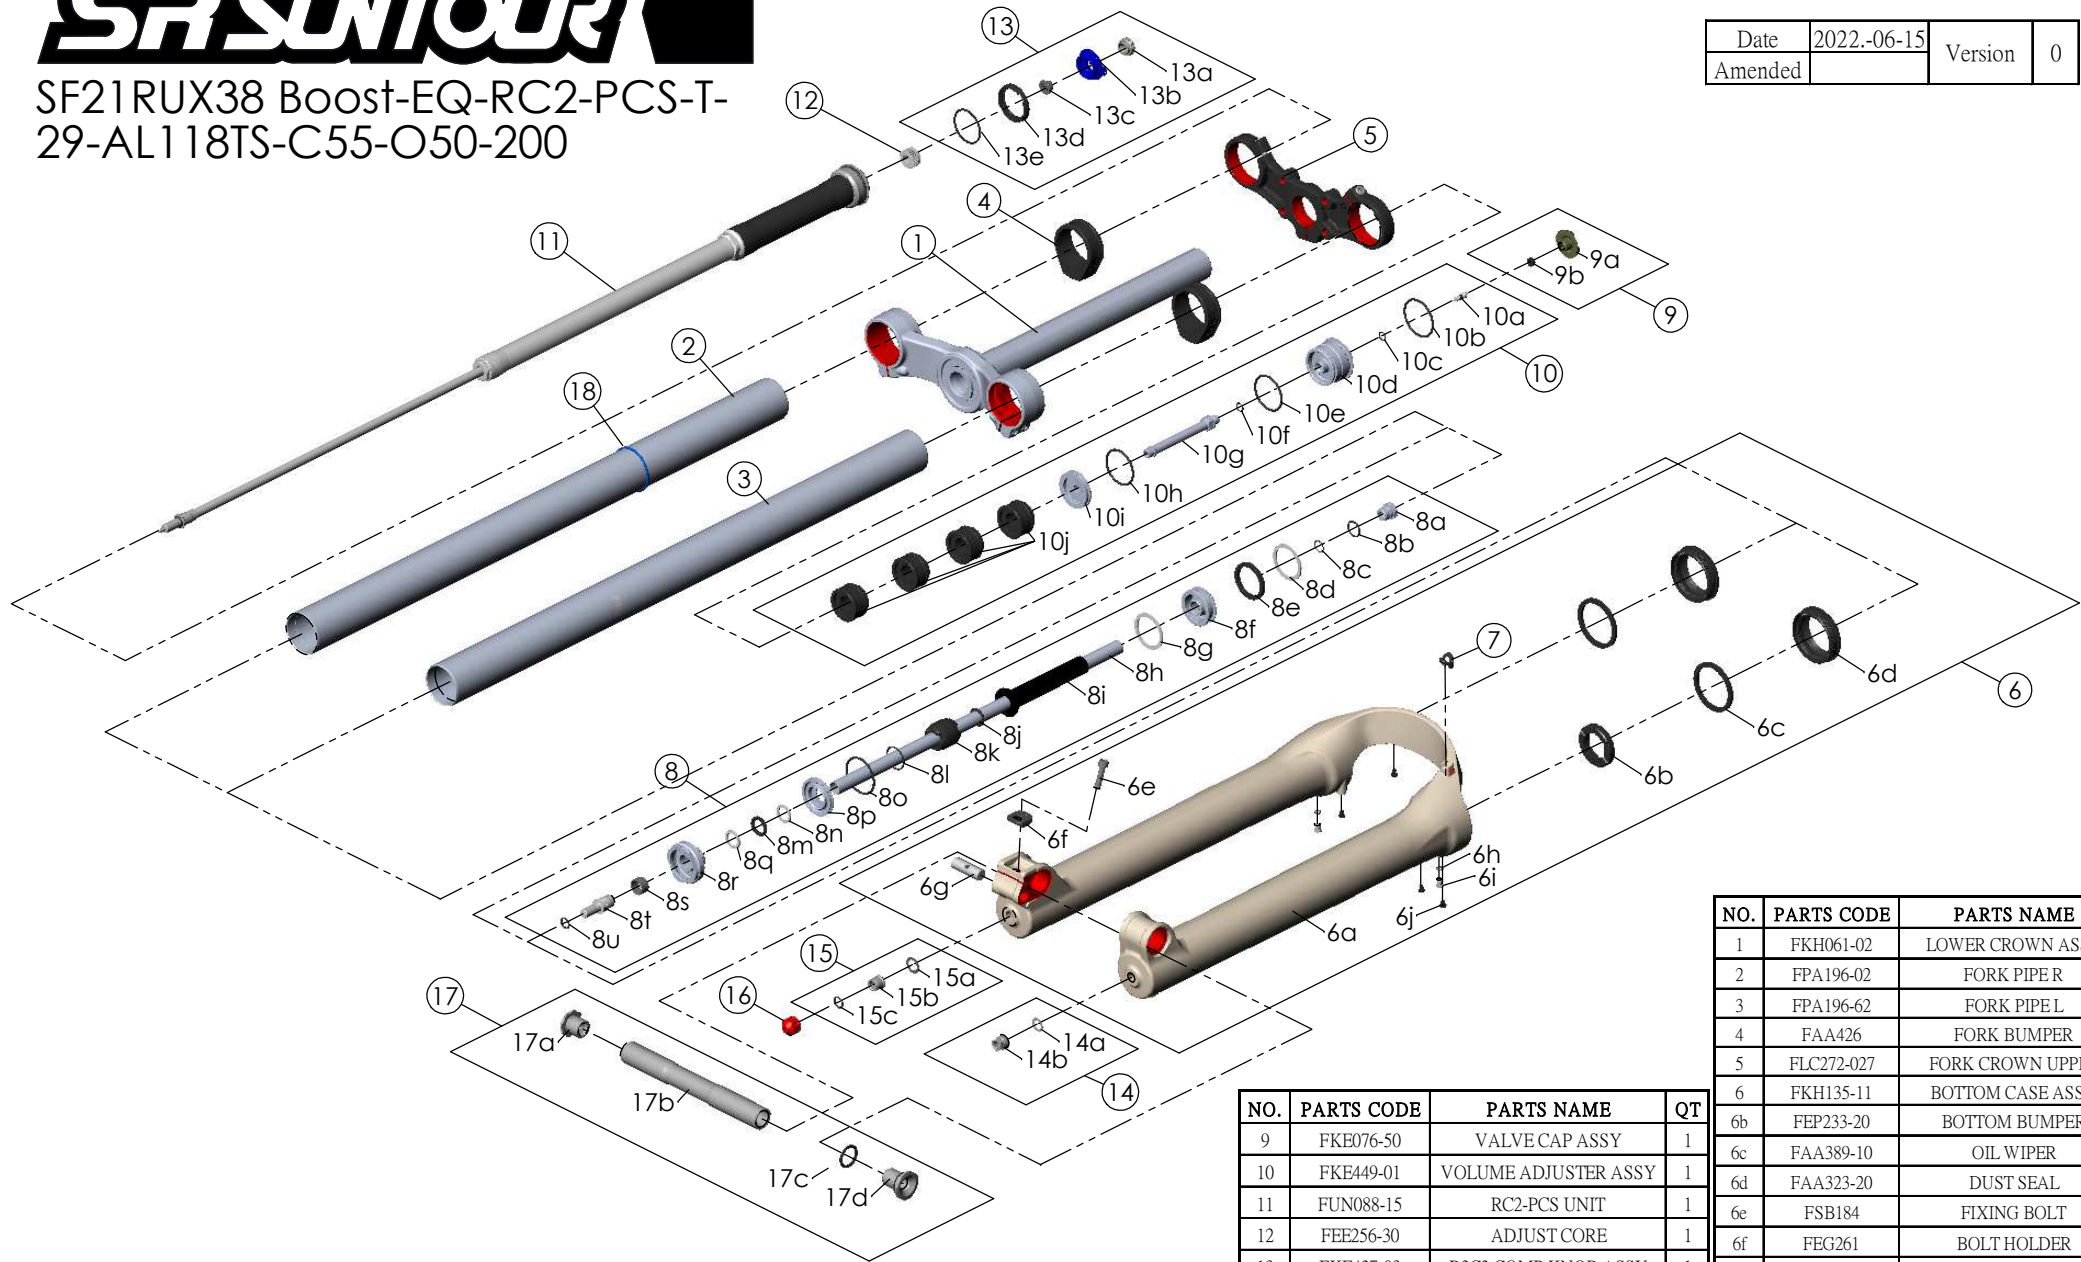

SF21RUX38 Boost-EQ-RC2-PCS-T-
29-AL118TS-C55-O50-200

Date	2022.-06-15	Version	0
Amended			

NO.	PARTS CODE	PARTS NAME	QT
17b	FPE091	THRU AXLE	1
17c	FAA457	O RING	1
17d	FEG471	AXLE BOLT	1
18	FAA397-20	O RING	1

NO.	PARTS CODE	PARTS NAME	QT
14	FKA063-03	FIXING NUT SET	1
15	FKE436-10	FIXING NUT SET	1
16	FEG201	REBOUND KNOB	1
17	FKA099-02	THRU AXLE SET	1
17a	FEG470	AXLE CAP	1

NO.	PARTS CODE	PARTS NAME	QT
1	FKH061-02	LOWER CROWN ASSY	1
2	FPA196-02	FORK PIPE R	1
3	FPA196-62	FORK PIPE L	1
4	FAA426	FORK BUMPER	2
5	FLC272-027	FORK CROWN UPPER	1
6	FKH135-11	BOTTOM CASE ASSY	1
6b	FEP233-20	BOTTOM BUMPER	1
6c	FAA389-10	OIL WIPER	2
6d	FAA323-20	DUST SEAL	2
6e	FSB184	FIXING BOLT	1
6f	FEG261	BOLT HOLDER	1
6g	FEG154	NUT	1
6h	FAA270	O RING	2
6i	FSB188	SEAL SCREW	2
6j	FAA200-10	MOUNT CAP	4
7	FEG034	CABLE CLIP	1
8	FKE585	SUPPORT TUBE ASSY	1