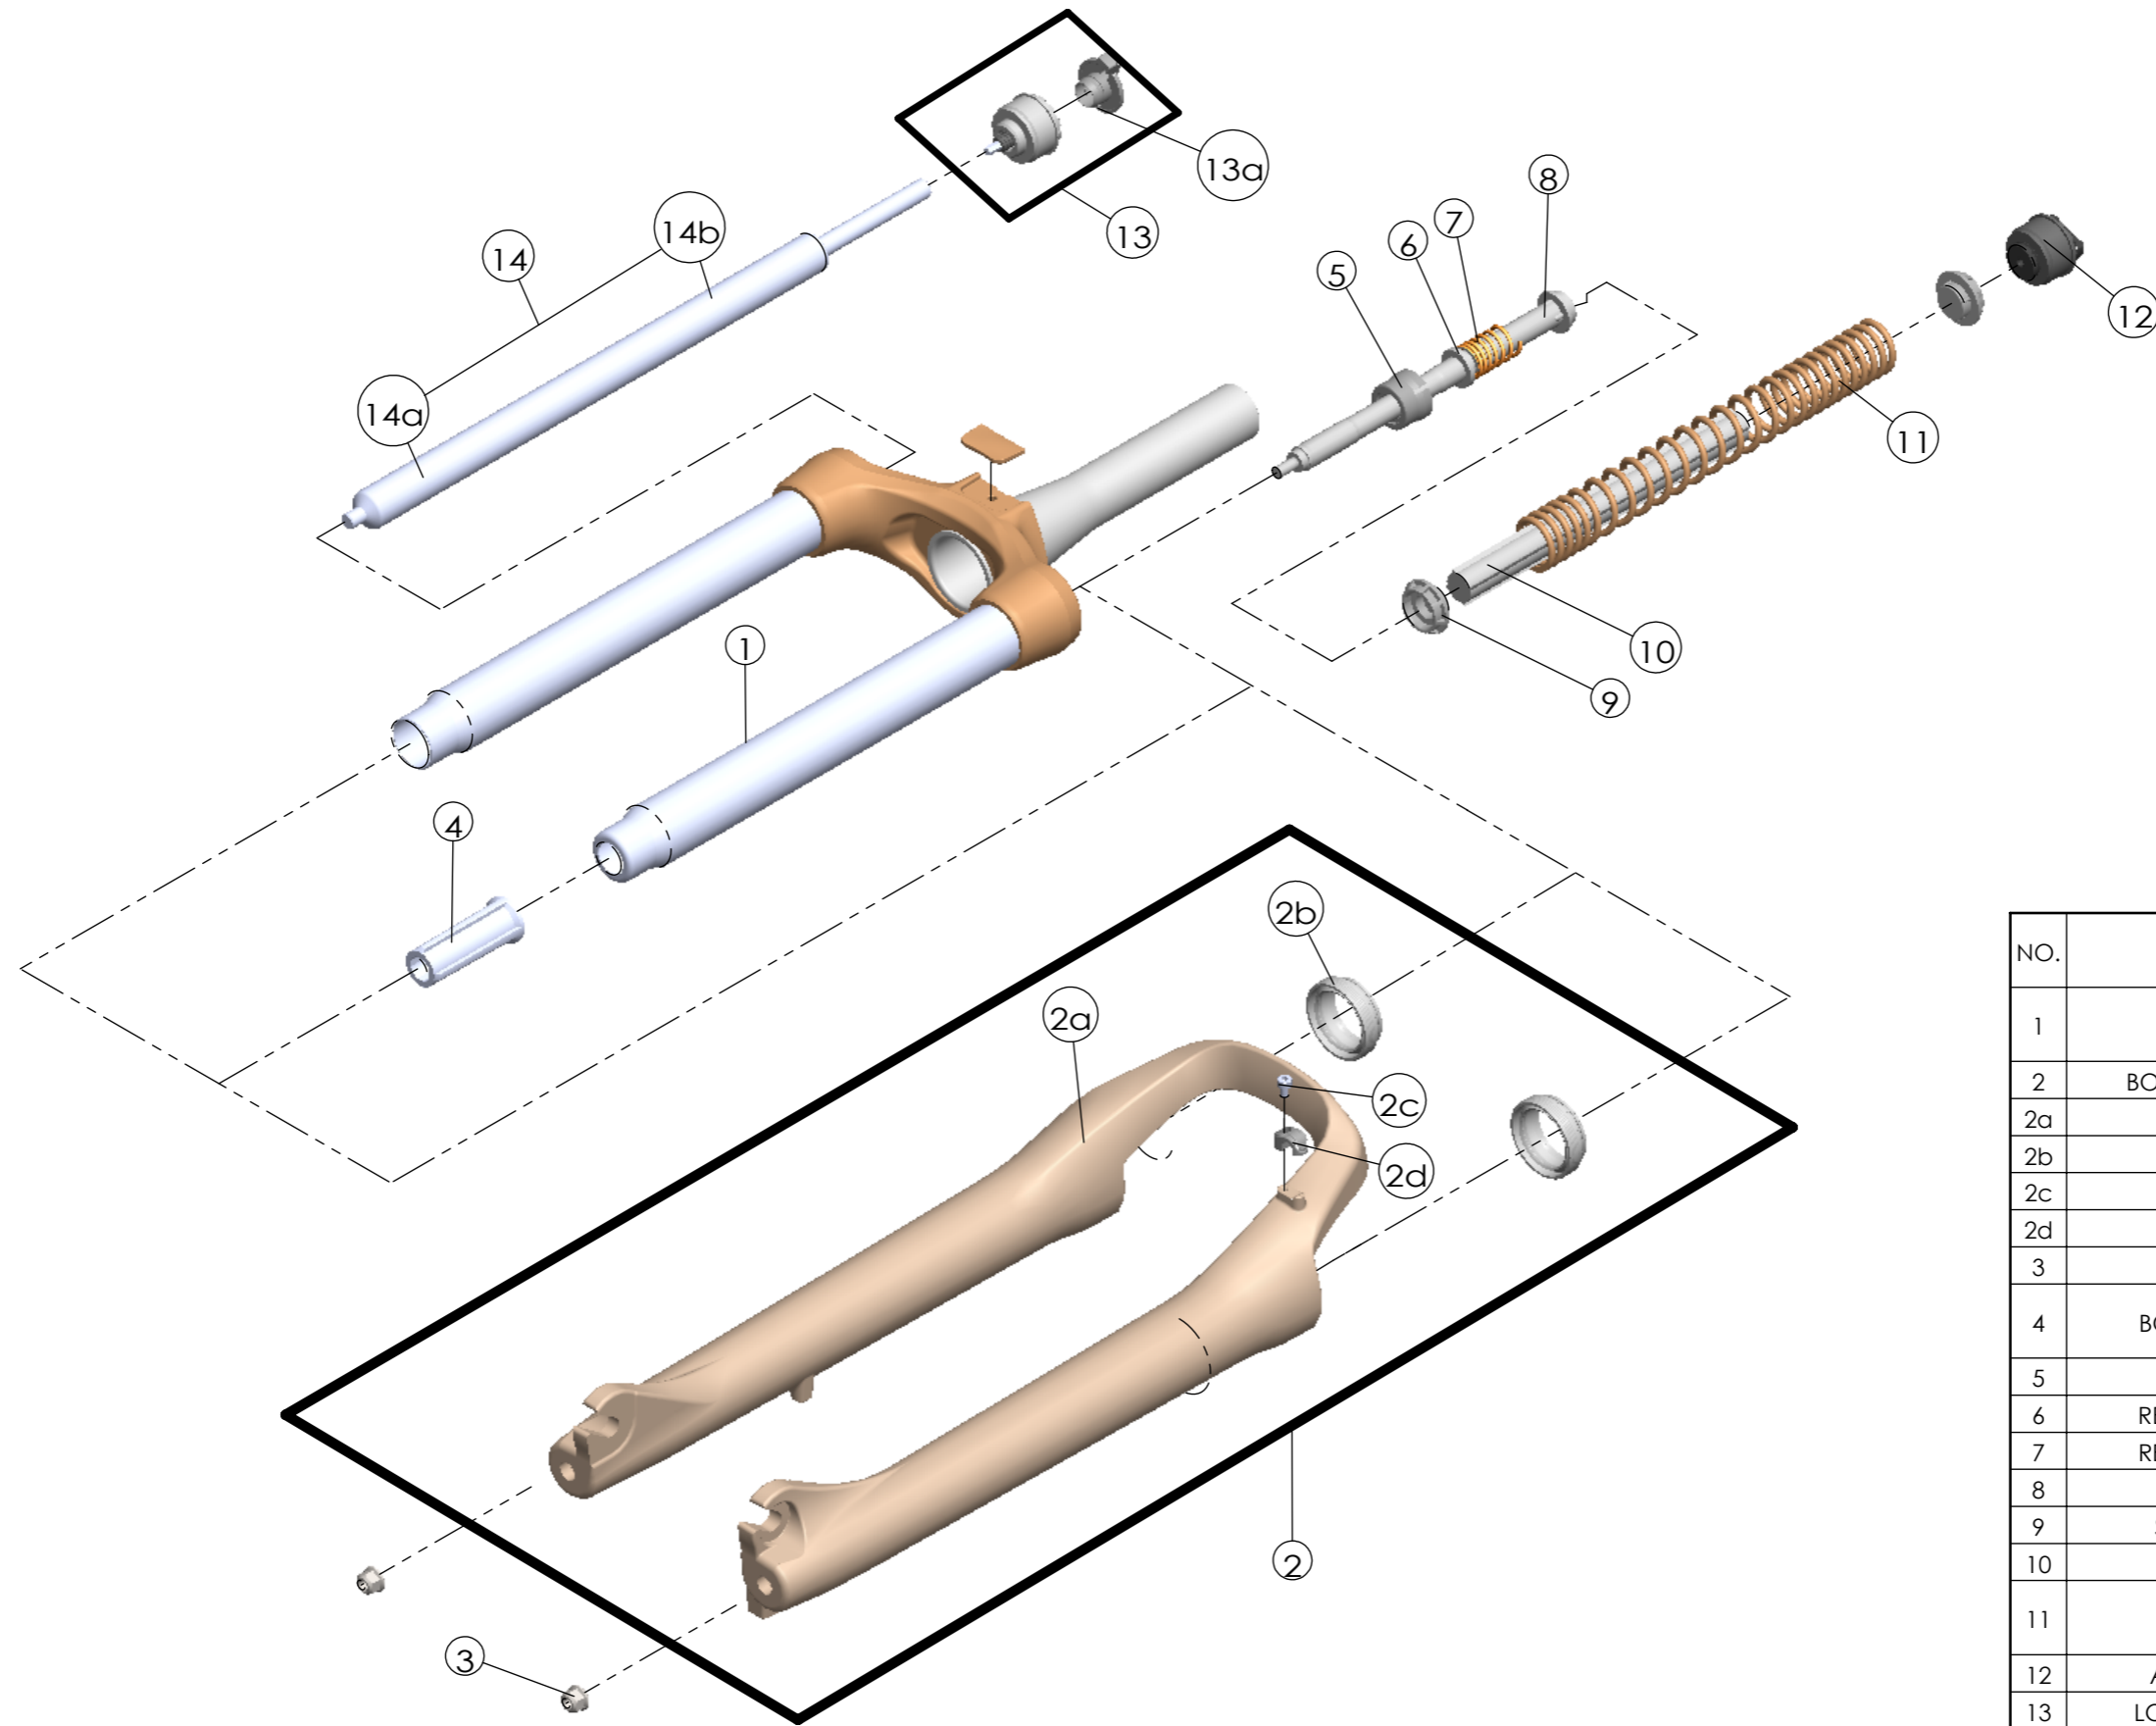

Date	2020.12.01	Version	1
Amended			

NO.	PART NAME	PART CODE	QTY.	
			80	100
1	UPPER ASSY	FKZ146-04	1	-
		FKZ146-06	-	1
2	BOTTOM CASE ASSY	FKZ148-10	1	1
2a	BOTTOM CASE	FPB505	1	1
2b	DUST SEAL	FAA169-20	2	2
2c	HOSE GUIDE	FEG166	1	1
2d	BOLT	FSB153	1	1
3	FIXING NUT	FSN023	2	2
4	BOTTOM STOPPER	FEE806-80	1	-
		FEE806-20	-	1
5	FORK NOSE	FEE805	1	1
6	REBOUND RUBBER	FEP053	1	1
7	REBOUND SPRING	FEP189-20	1	1
8	SUPPOR TUBE	FEE800-10	1	1
9	SPRING GUIDE	FEE434-10	2	2
10	DAMPER	FEP320-51	1	1
11	MAIN SPRING	FEP830	1	-
		FEP759-10	-	1
12	ADJUST SYSTEM	FKE009-21	1	1
13	LO ADJUST SYSTEM	FKE028-38	1	1
13a	KNOB	FEG426	1	1
14	DAMPER UNIT	FUN140-02	1	1
14a	DAMPER BODY	FUN140-00	1	1
14b	SUPPORT TUBE	FEE847-03	1	1