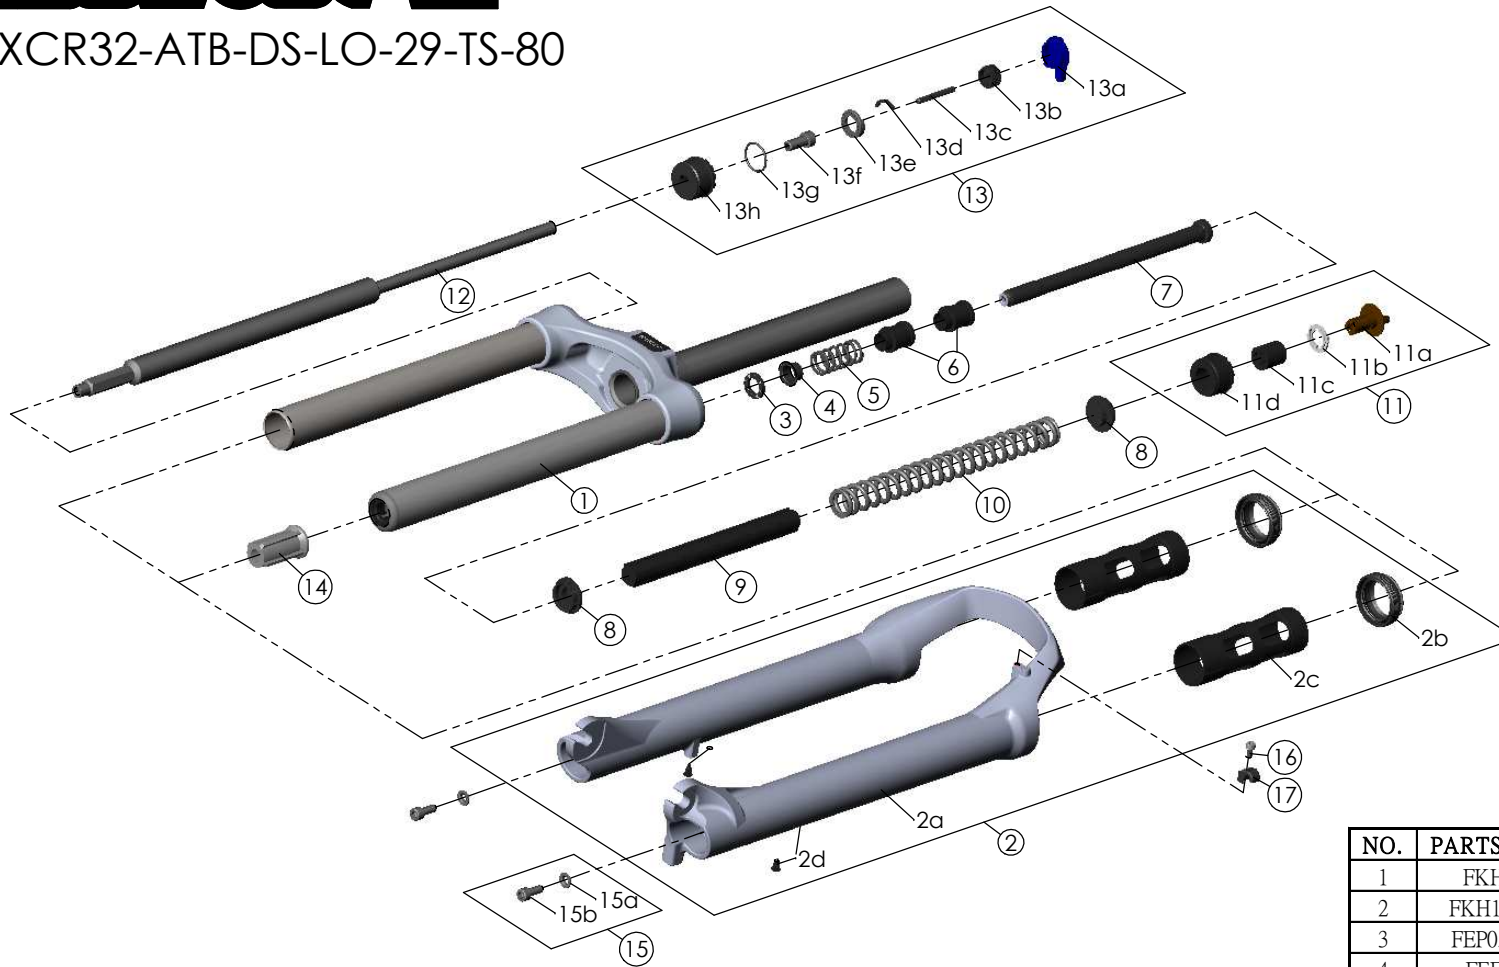

Date	2021.-9-15	Version	0
Amended			

NO.	PARTS CODE	PARTS NAME	80	QT
1	FKH131	USSER ASSY	*	1
2	FKH128-00	BOTTOM CASE ASSY	*	1
3	FEP053-10	REBOUND RUBBER	*	1
4	FEE937	REBOUND SPRING GUIDE	*	1
5	FEP189-20	REBOUND SPRING	*	1
6	FEG184	SPACER	*	2
7	FEE798-40	SUPPORT TUBE	*	1
8	FEE262-30	SPRING GUIDE	*	2
9	FEP661	DAMPER	*	1
10	FEP641-01	MAIN SPRING	*	1
11	FKE009-15	ADJUSTER ASSY	*	1
12	FUN006-52	LO UNIT	*	1
13	FKE526-01	LO TOP CAP ASSY	*	1
14	FEE799-70	BOTTOM STOPPER	*	1
15	FKA044	FIXING BOLT SET	*	2
16	FSB153	GUIDE FIXING BOLT	*	1
17	FEE797	BRAKE HOSE GUIDE	*	1