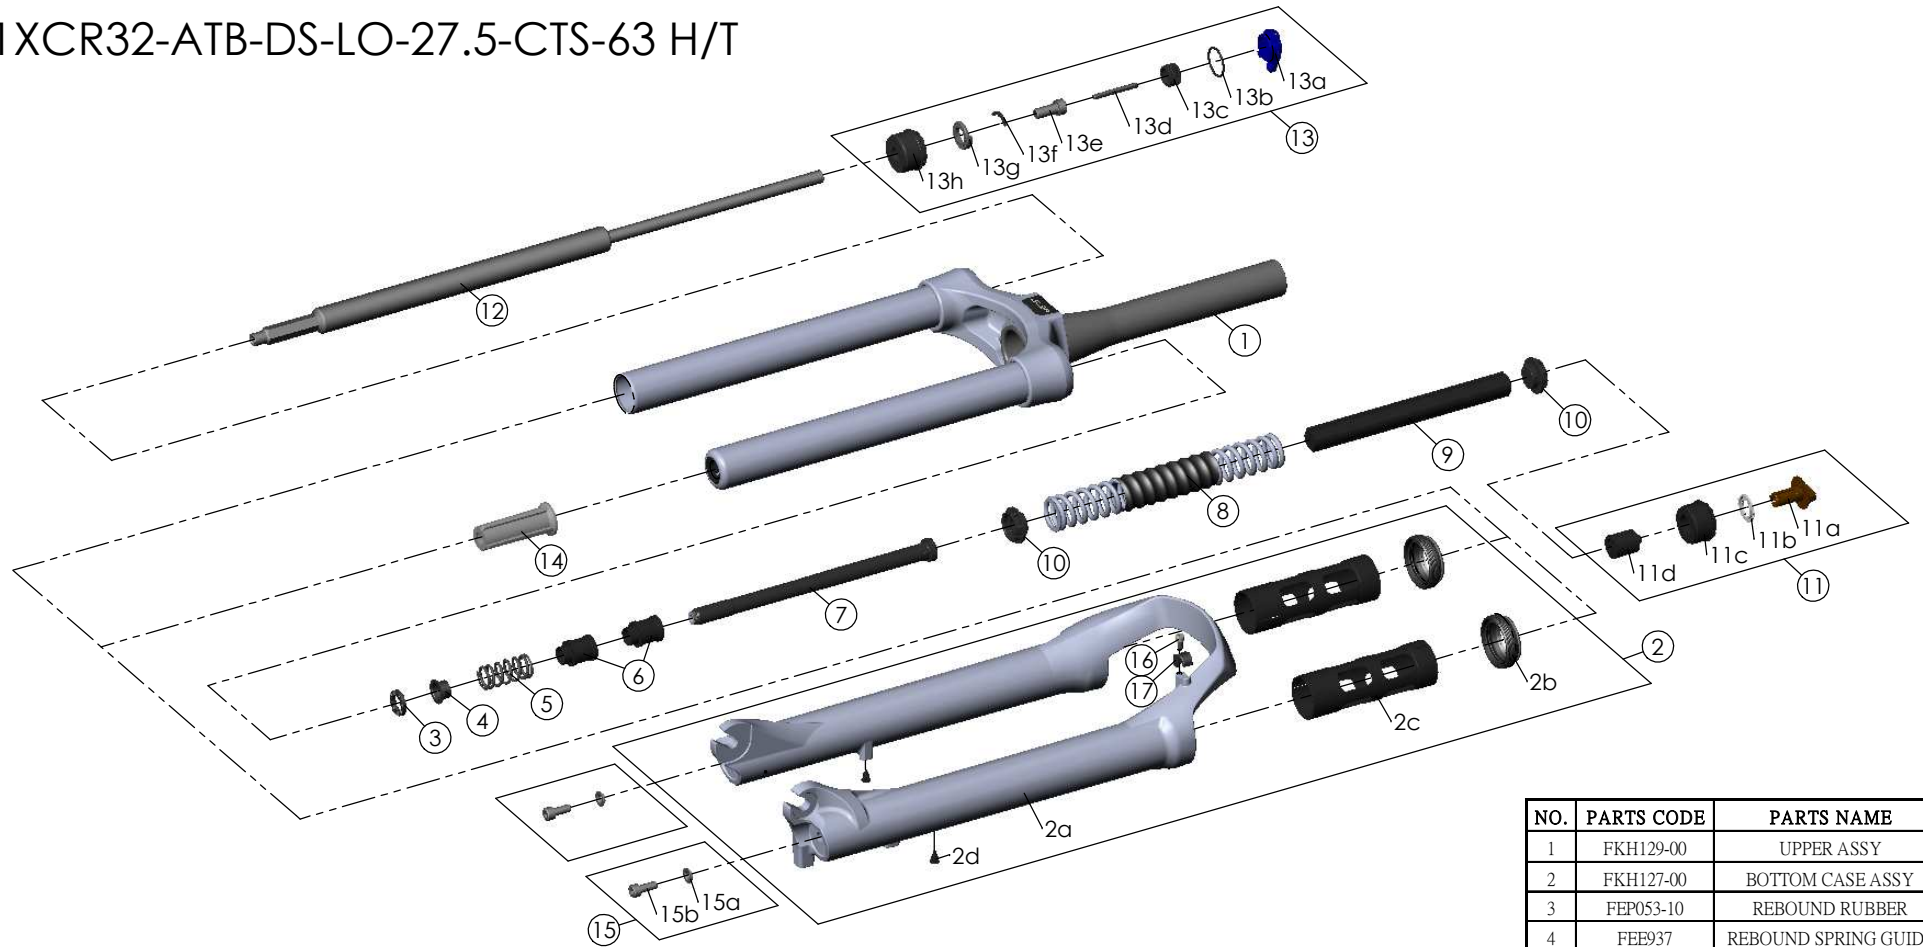

Date	2020.-8-17	Version	0
Amended			

NO.	PARTS CODE	PARTS NAME	63	QT
1	FKH129-00	UPPER ASSY	*	1
2	FKH127-00	BOTTOM CASE ASSY	*	1
3	FEP053-10	REBOUND RUBBER	*	1
4	FEE937	REBOUND SPRING GUIDE	*	1
5	FEP189-20	REBOUND SPRING	*	1
6	FEG184	SPACER	*	2
7	FEE798-40	SUPPORT TUBE	*	1
8	FEP872-01	MAIN SPRING	*	1
9	FEP661	DAMPER	*	1
10	FEE262-30	SPRING GUIDE	*	2
11	FKE009-15	ADJUSTER ASSY	*	2
12	FUN006-52	LO UNIT	*	1
13	FKE526-01	LO TOP CAP ASSY	*	1
14	FEE799-75	BOTTOM STOPPER	*	1
15	FKA044	FIXING BOLT SET	*	2
16	FSB153	GUIDE FIXING BOLT	*	1
17	FEE797	BRAKE HOSE GUIDE	*	1