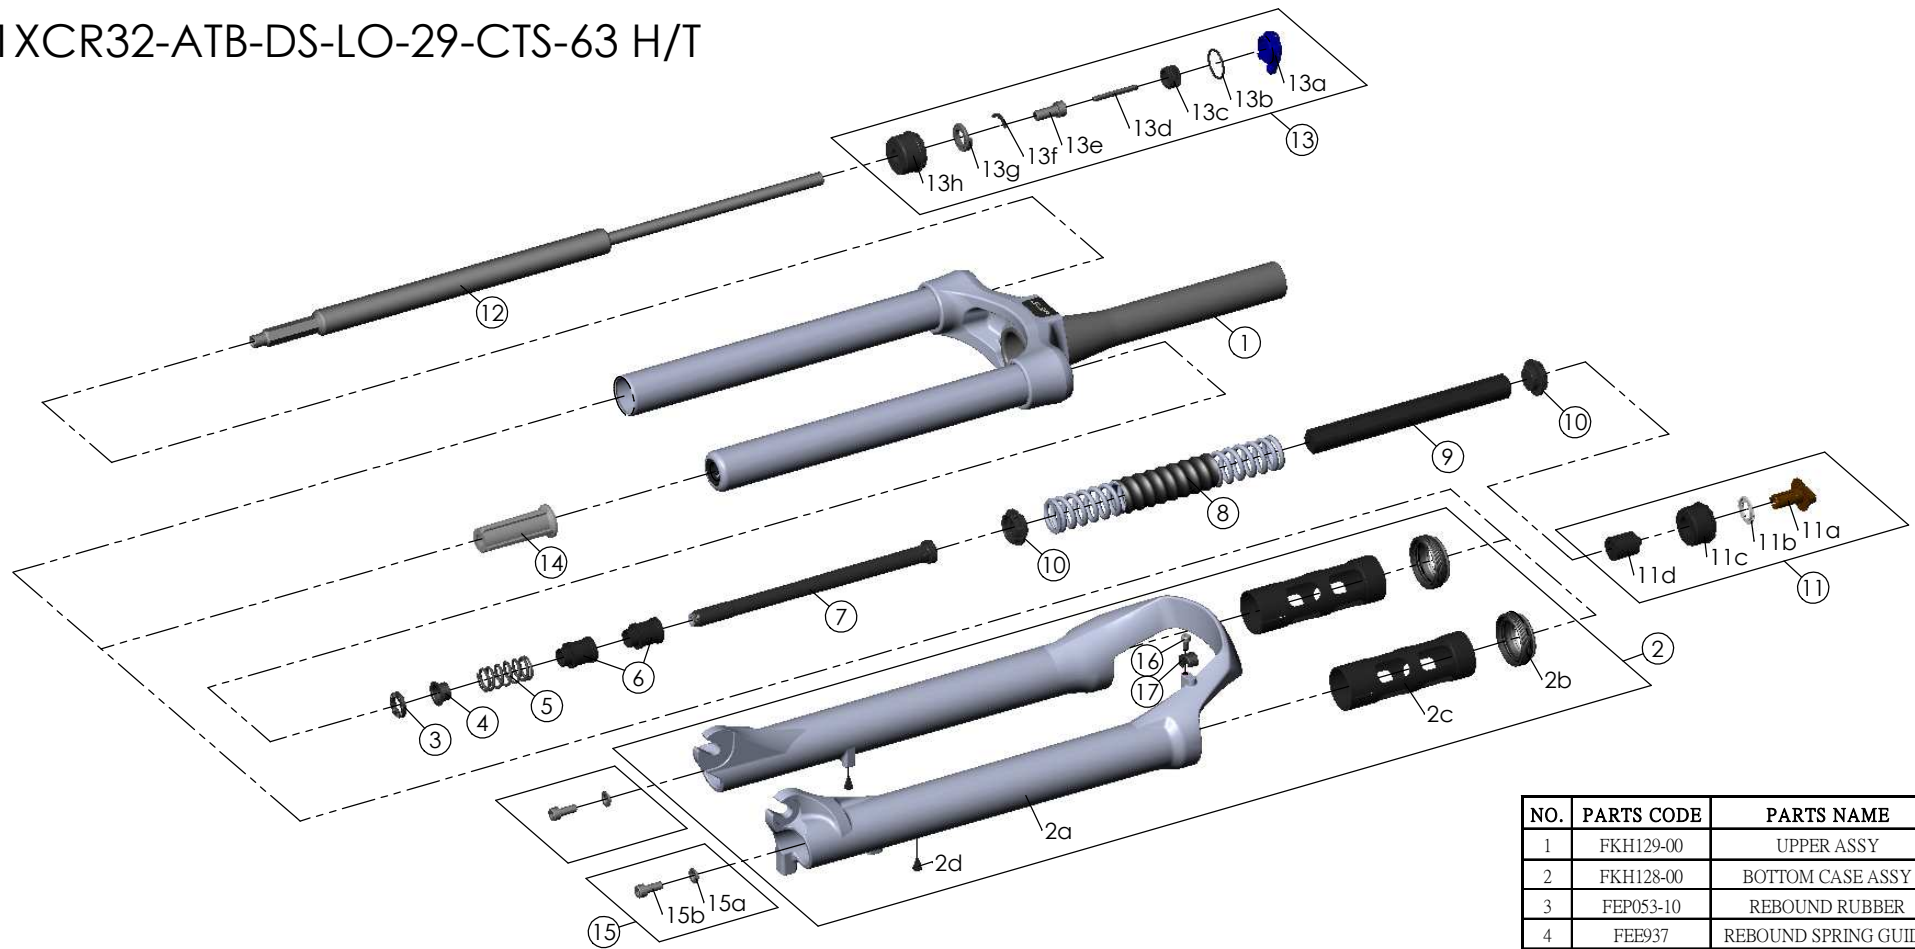

Date	2020.-8-19	Version	0
Amended			

NO.	PARTS CODE	PARTS NAME	63	QT
1	FKH129-00	UPPER ASSY	*	1
2	FKH128-00	BOTTOM CASE ASSY	*	1
3	FEP053-10	REBOUND RUBBER	*	1
4	FEE937	REBOUND SPRING GUIDE	*	1
5	FEP189-20	REBOUND SPRING	*	1
6	FEG184	SPACER	*	2
7	FEE798-40	SUPPORT TUBE	*	1
8	FEP872-01	MAIN SPRING	*	1
9	FEP661	DAMPER	*	1
10	FEE262-30	SPRING GUIDE	*	2
11	FKE009-15	ADJUSTER ASSY	*	2
12	FUN006-52	LO UNIT	*	1
13	FKE526-01	LO TOP CAP ASSY	*	1
14	FEE799-75	BOTTOM STOPPER	*	1
15	FKA044	FIXING BOLT SET	*	2
16	FSB153	GUIDE FIXING BOLT	*	1
17	FEE797	BRAKE HOSE GUIDE	*	1