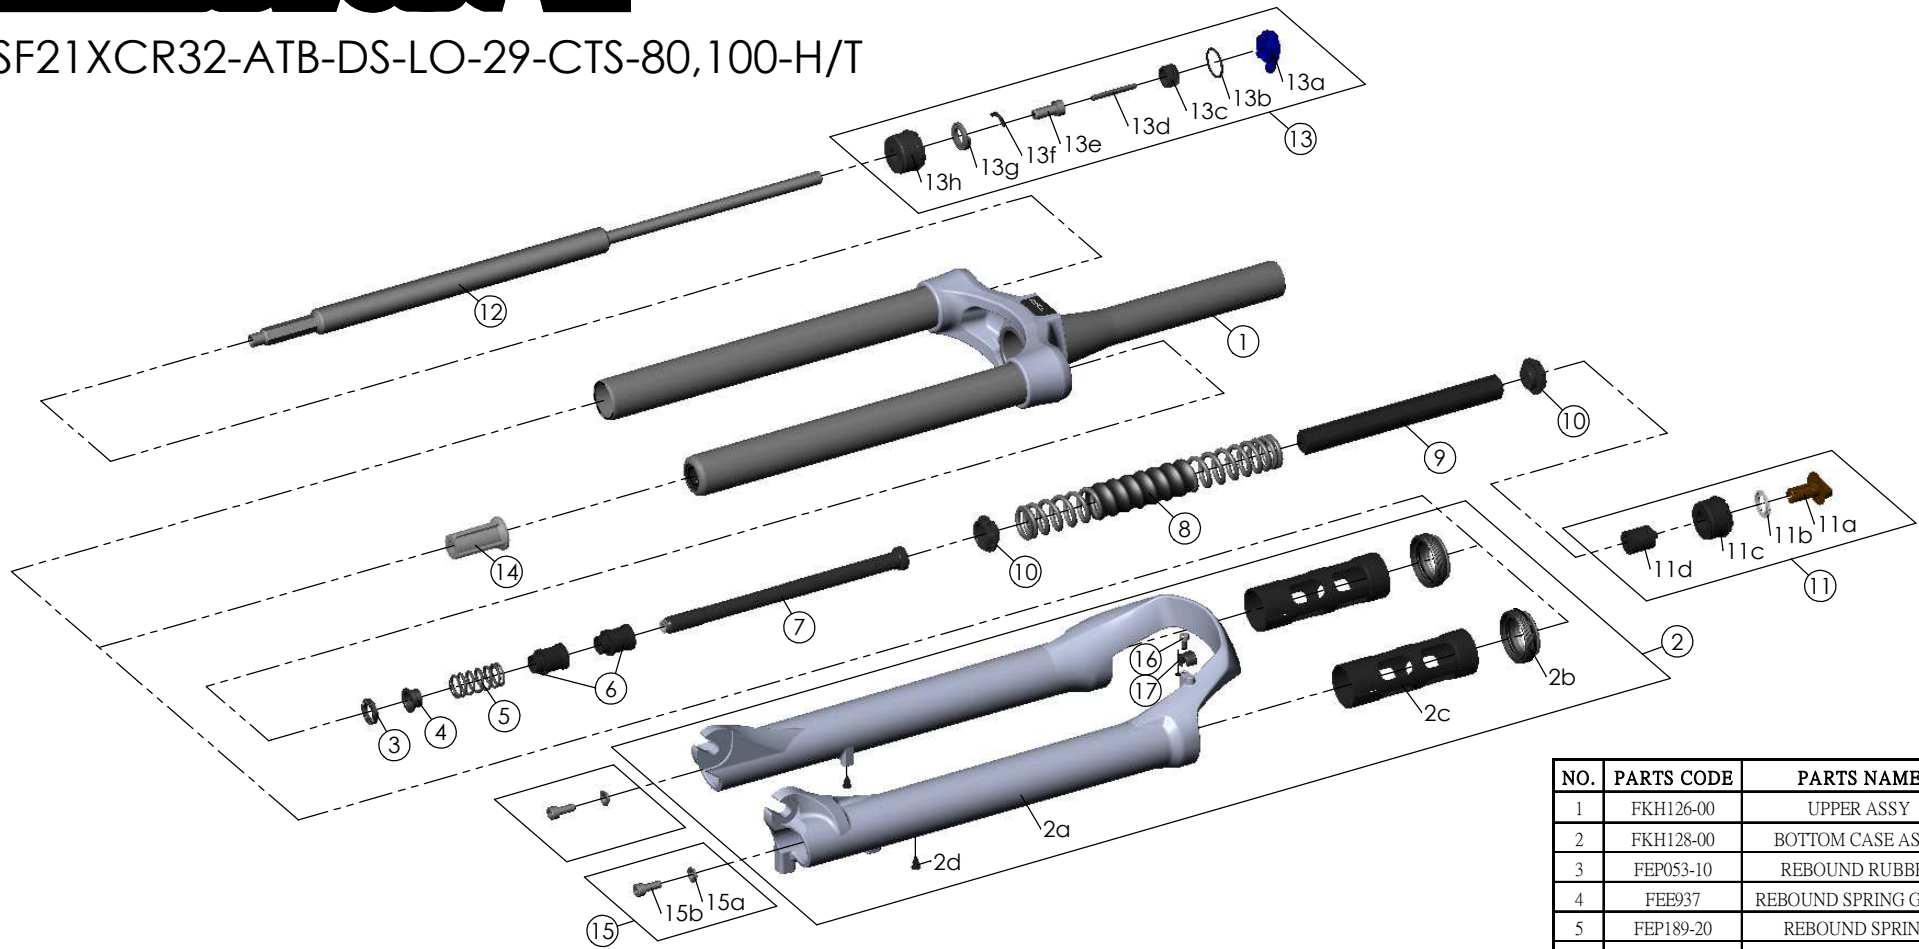

Date	2020.-8-19	Version	0
Amended			

NO.	PARTS CODE	PARTS NAME	80	100	QT
1	FKH126-00	UPPER ASSY	*	*	1
2	FKH128-00	BOTTOM CASE ASSY	*	*	1
3	FEP053-10	REBOUND RUBBER	*	*	1
4	FEE937	REBOUND SPRING GUIDE	*	*	1
5	FEP189-20	REBOUND SPRING	*	*	1
6	FEG184	SPACER	*	*	2
7	FEE798-40	SUPPORT TUBE	*	*	1
8	FEP641-01	MAIN SPRING	*	*	1
	FEP640-01		*	*	1
9	FEP661	DAMPER	*	*	1
10	FEE262-30	SPRING GUIDE	*	*	2
11	FKE009-15	ADJUSTER ASSY	*	*	2
12	FUN006-52	LO UNIT	*	*	1
13	FKE526-01	LO TOP CAP ASSY	*	*	1
14	FEE799-70	BOTTOM STOPPER	*	*	1
15	FKA044	FIXING BOLT SET	*	*	2
16	FSB153	GUIDE FIXING BOLT	*	*	1
17	FEE797	BRAKE HOSE GUIDE	*	*	1