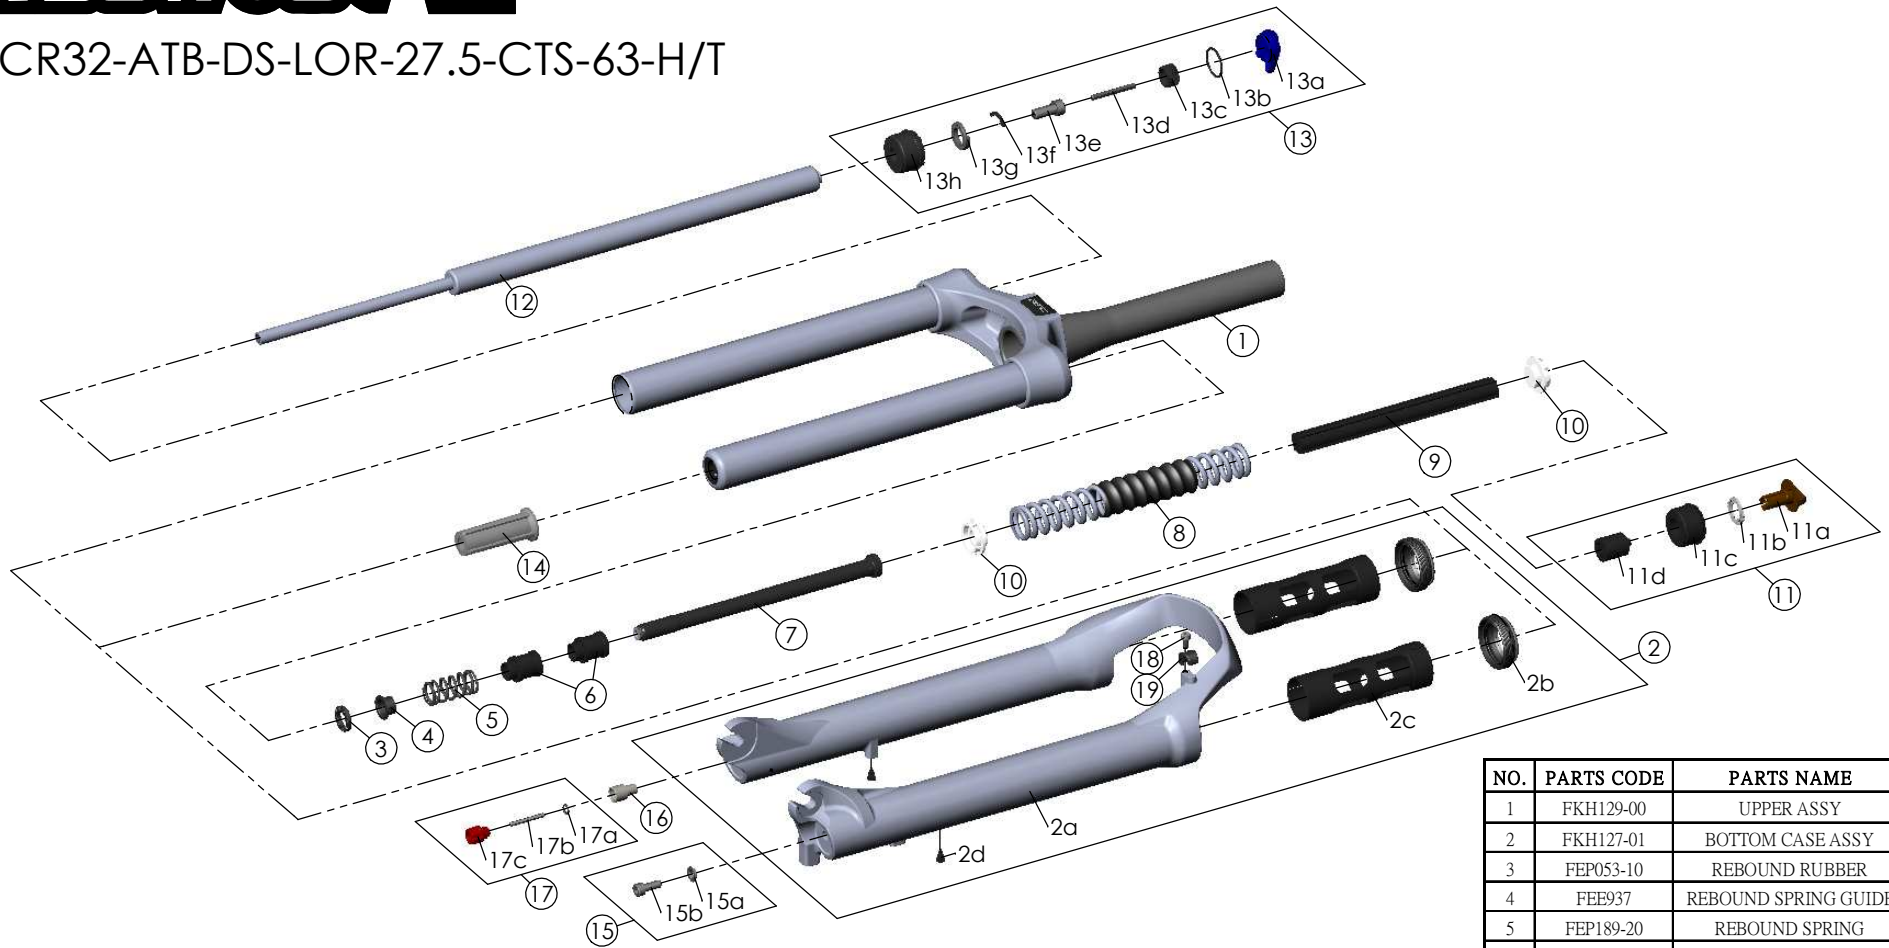

Date	2020.-8-17	Version	0
Amended			

NO.	PARTS CODE	PARTS NAME	63	QT
1	FKH129-00	UPPER ASSY	*	1
2	FKH127-01	BOTTOM CASE ASSY	*	1
3	FEP053-10	REBOUND RUBBER	*	1
4	FEE937	REBOUND SPRING GUIDE	*	1
5	FEP189-20	REBOUND SPRING	*	1
6	FEG184	SPACER	*	2
7	FEE798-40	SUPPORT TUBE	*	1
8	FEP873-01	MAIN SPRING	*	1
9	FEP660	DAMPER	*	1
10	FEE262-40	SPRING GUIDE	*	2
11	FKE009-15	ADJUSTER ASSY	*	2
12	FUN082-10	LO-R-27.5 UNIT	*	1
13	FKE526-01	LO TOP CAP ASSY	*	1
14	FEE799-75	BOTTOM STOPPER	*	1
15	FKA044	FIXING BOLT SET	*	2
16	FSB058	DAMPER FIXING BOLT	*	1
17	FKA004-30	REBOUND KNOB ASSY	*	1
18	FSB153	GUIDE FIXING BOLT	*	1
19	FEE797	BRAKE HOSE GUIDE	*	1