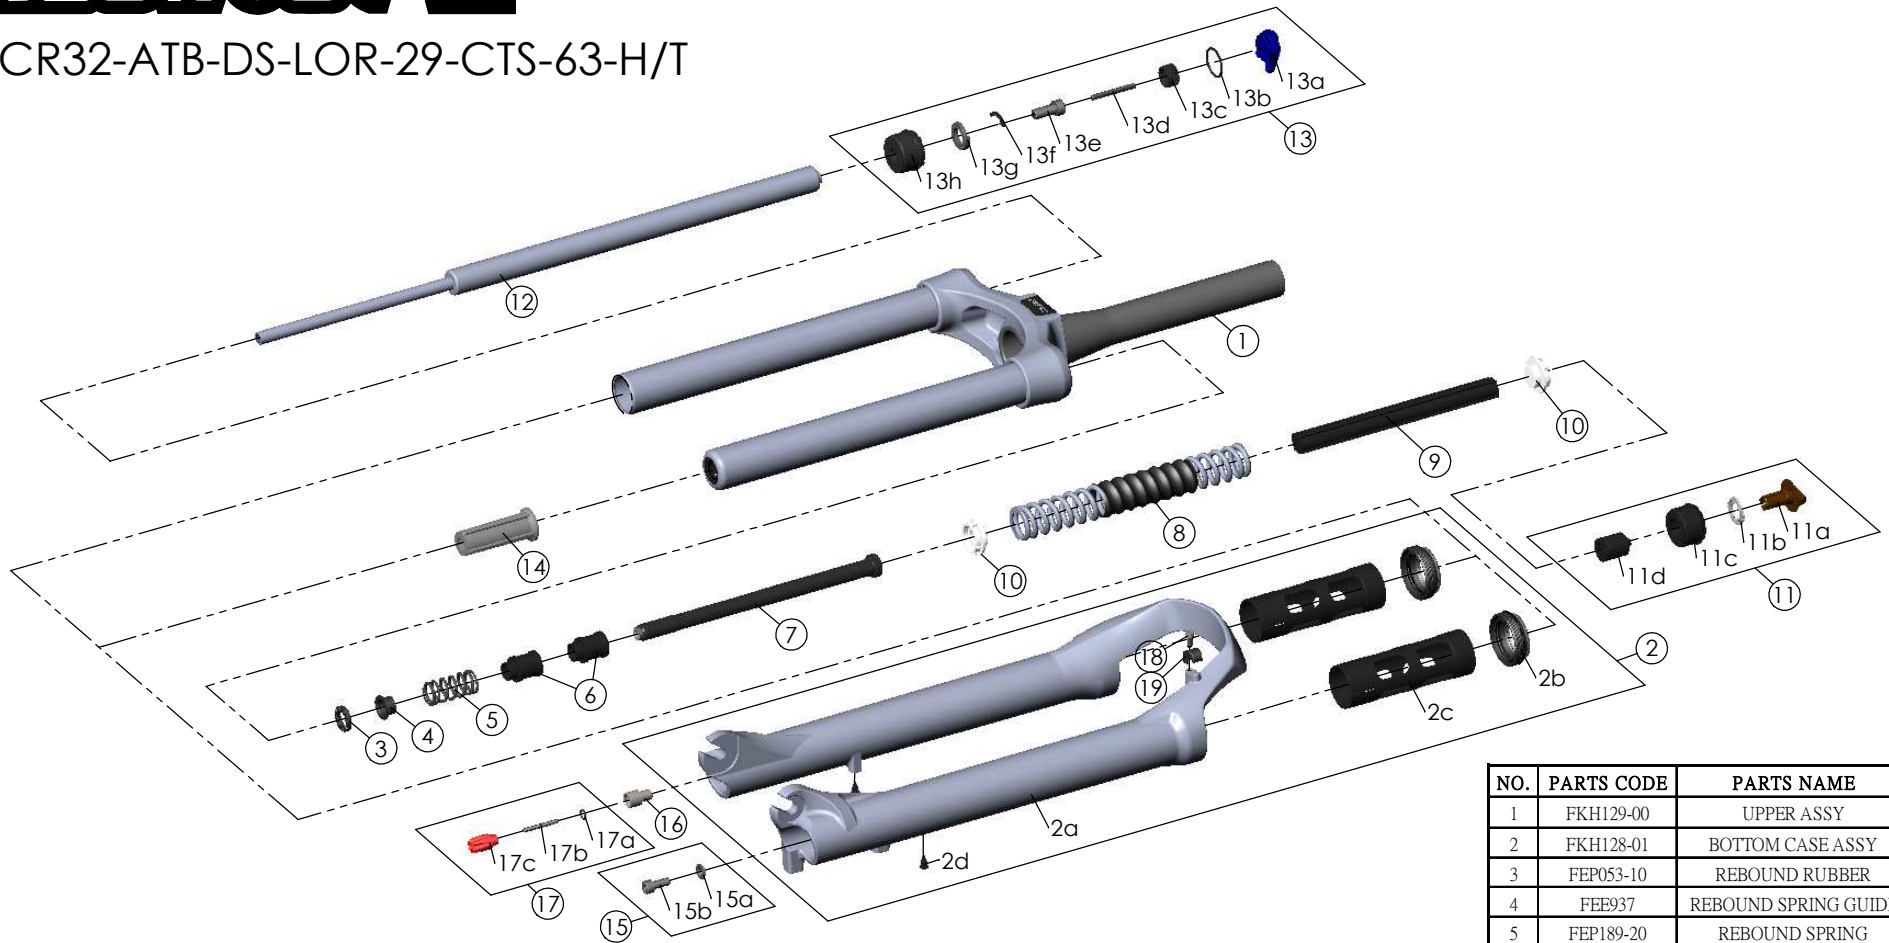

Date	2020.-8-20	Version	0
Amended			

NO.	PARTS CODE	PARTS NAME	63	QT
1	FKH129-00	UPPER ASSY	*	1
2	FKH128-01	BOTTOM CASE ASSY	*	1
3	FEP053-10	REBOUND RUBBER	*	1
4	FEE937	REBOUND SPRING GUIDE	*	1
5	FEP189-20	REBOUND SPRING	*	1
6	FEG184	SPACER	*	2
7	FEE798-40	SUPPORT TUBE	*	1
8	FEP873-01	MAIN SPRING	*	1
9	FEP660	DAMPER	*	1
10	FEE262-40	SPRING GUIDE	*	2
11	FKE009-15	ADJUSTER ASSY	*	2
12	FUN082-10	LO-R-27.5 UNIT	*	1
13	FKE526-01	LO TOP CAP ASSY	*	1
14	FEE799-75	BOTTOM STOPPER	*	1
15	FKA044	FIXING BOLT SET	*	2
16	FSB058	DAMPER FIXING BOLT	*	1
17	FKA004-22	DAMPER KNOB ASSY	*	1
18	FSB153	GUIDE FIXING BOLT	*	1
19	FEE797	BRAKE HOSE GUIDE	*	1