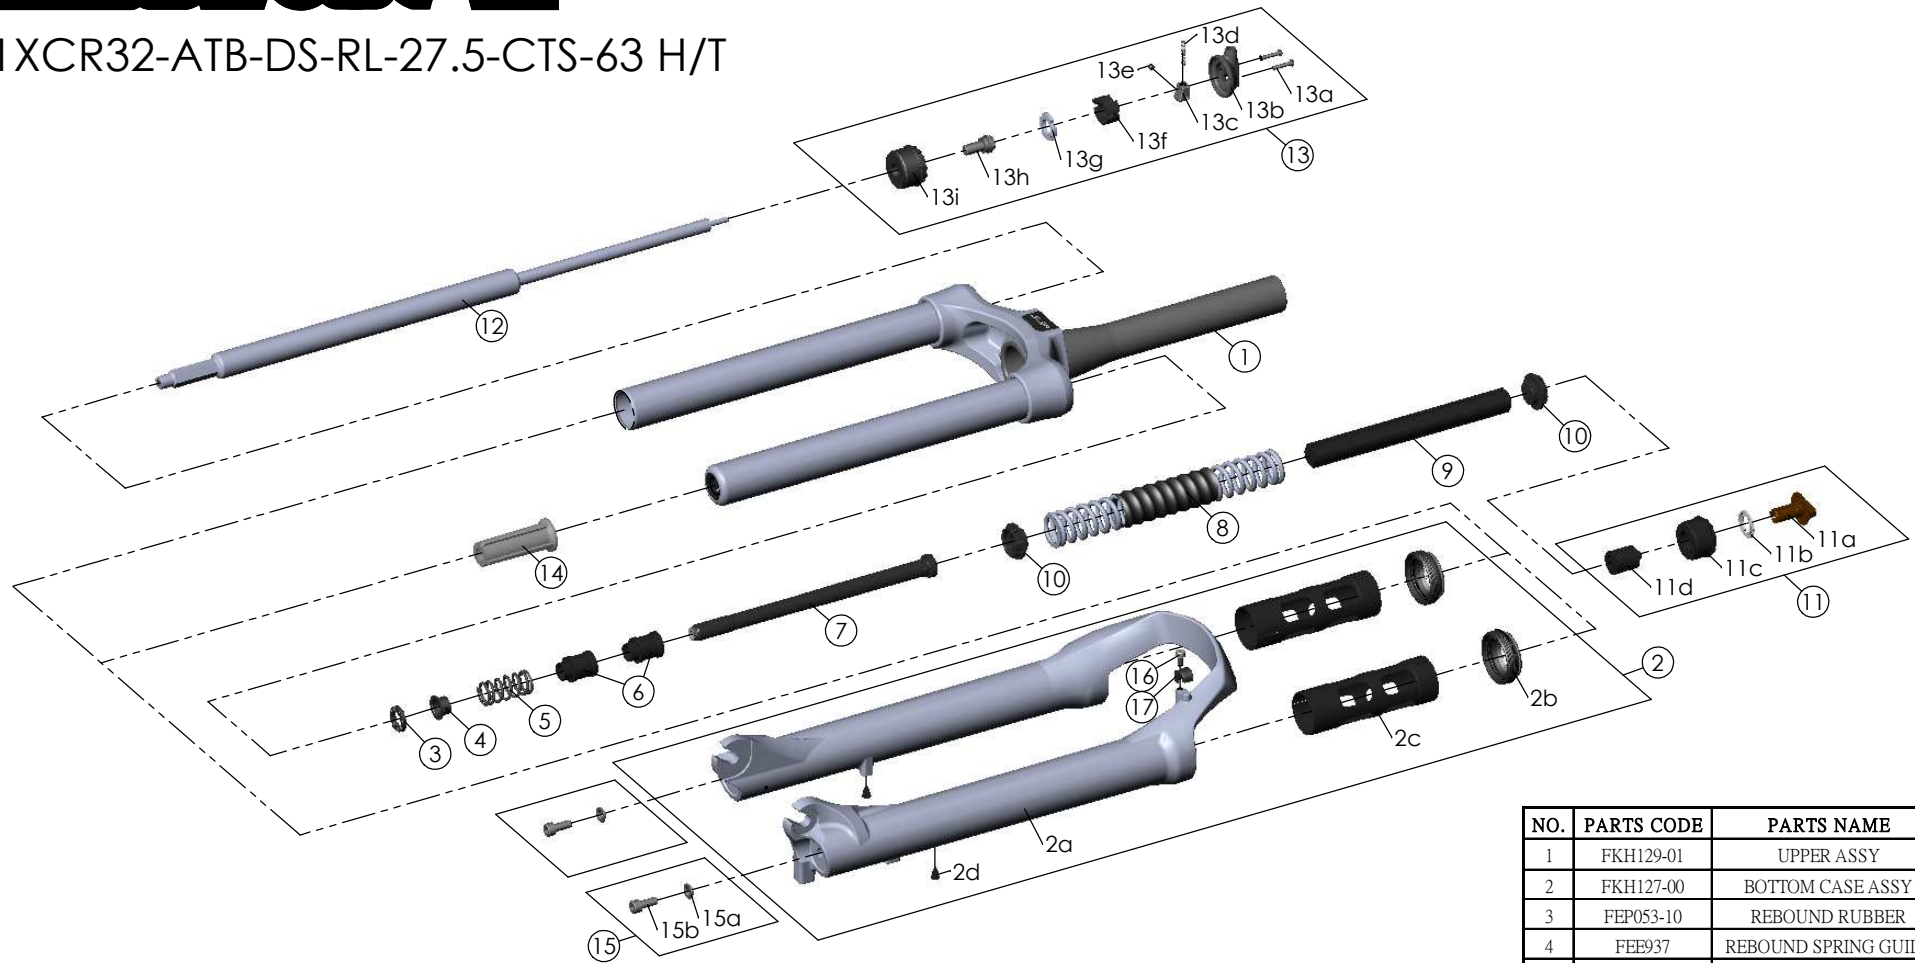

Date	2020.-8-18	Version	0
Amended			

NO.	PARTS CODE	PARTS NAME	63	QT
1	FKH129-01	UPPER ASSY	*	1
2	FKH127-00	BOTTOM CASE ASSY	*	1
3	FEP053-10	REBOUND RUBBER	*	1
4	FEE937	REBOUND SPRING GUIDE	*	1
5	FEP189-20	REBOUND SPRING	*	1
6	FEG184	SPACER	*	2
7	FEE798-40	SUPPORT TUBE	*	1
8	FEP872-01	MAIN SPRING	*	1
9	FEP661	DAMPER	*	1
10	FEE262-30	SPRING GUIDE	*	2
11	FKE009-15	ADJUSTER ASSY	*	2
12	FUN015-50	RL-27.5 UNIT	*	1
13	FKE310-08	RL COVER ASSY	*	1
14	FEE799-75	BOTTOM STOPPER	*	1
15	FKA044	FIXING BOLT SET	*	2
16	FSB153	GUIDE FIXING BOLT	*	1
17	FEE797	BRAKE HOSE GUIDE	*	1