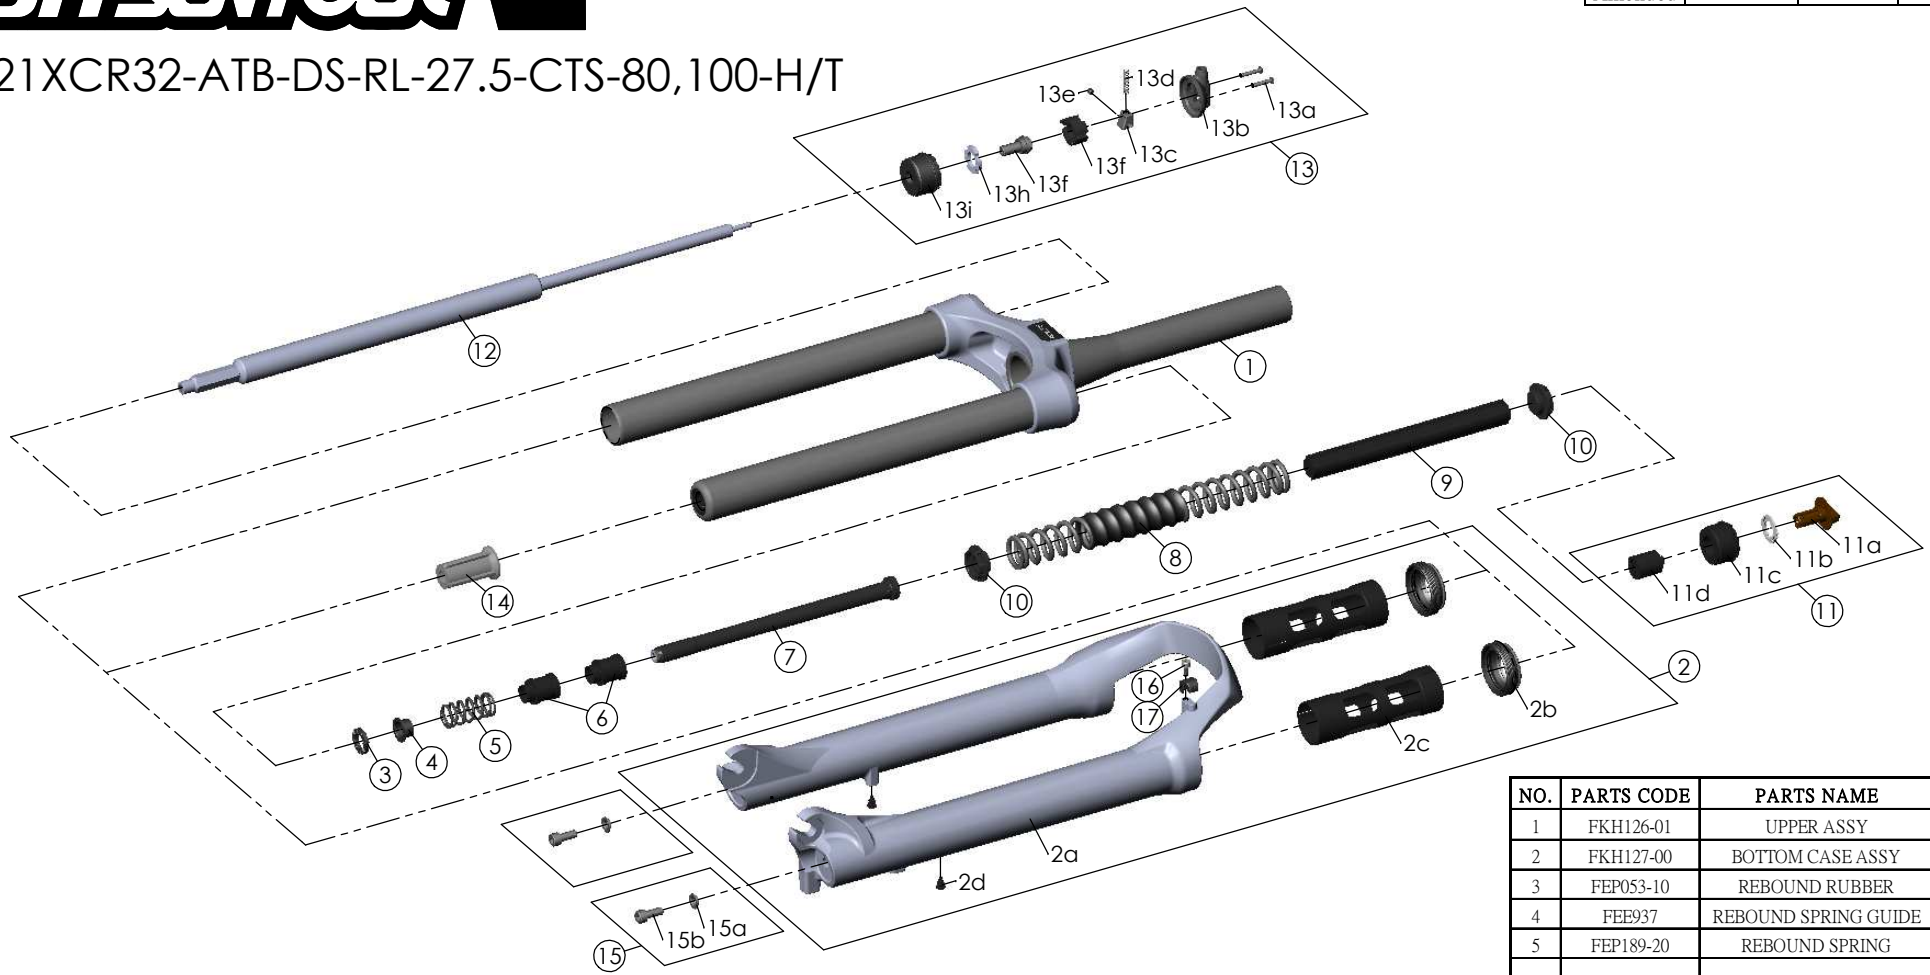

Date	2020.-8-18	Version	0
Amended			

NO.	PARTS CODE	PARTS NAME	80	100	QT
1	FKH126-01	UPPER ASSY	*	*	1
2	FKH127-00	BOTTOM CASE ASSY	*	*	1
3	FEP053-10	REBOUND RUBBER	*	*	1
4	FEE937	REBOUND SPRING GUIDE	*	*	1
5	FEP189-20	REBOUND SPRING	*	*	1
6	FEG184	SPACER	*		2
				*	1
7	FEE798-40	SUPPORT TUBE	*	*	1
8	FEP641-01	MAIN SPRING	*		1
	FEP640-01			*	1
9	FEP661	DAMPER	*	*	1
10	FEE262-30	SPRING GUIDE	*	*	2
11	FKE009-15	ADJUSTER ASSY	*	*	2
12	FUN015-50	RL-27.5 UNIT	*	*	1
13	FKE310-08	RL COVER ASSY	*	*	1
14	FEE799-70	BOTTOM STOPPER	*	*	1
15	FKA044	FIXING BOLT SET	*	*	2
16	FSB153	GUIDE FIXING BOLT	*	*	1
17	FEE797	BRAKE HOSE GUIDE	*	*	1