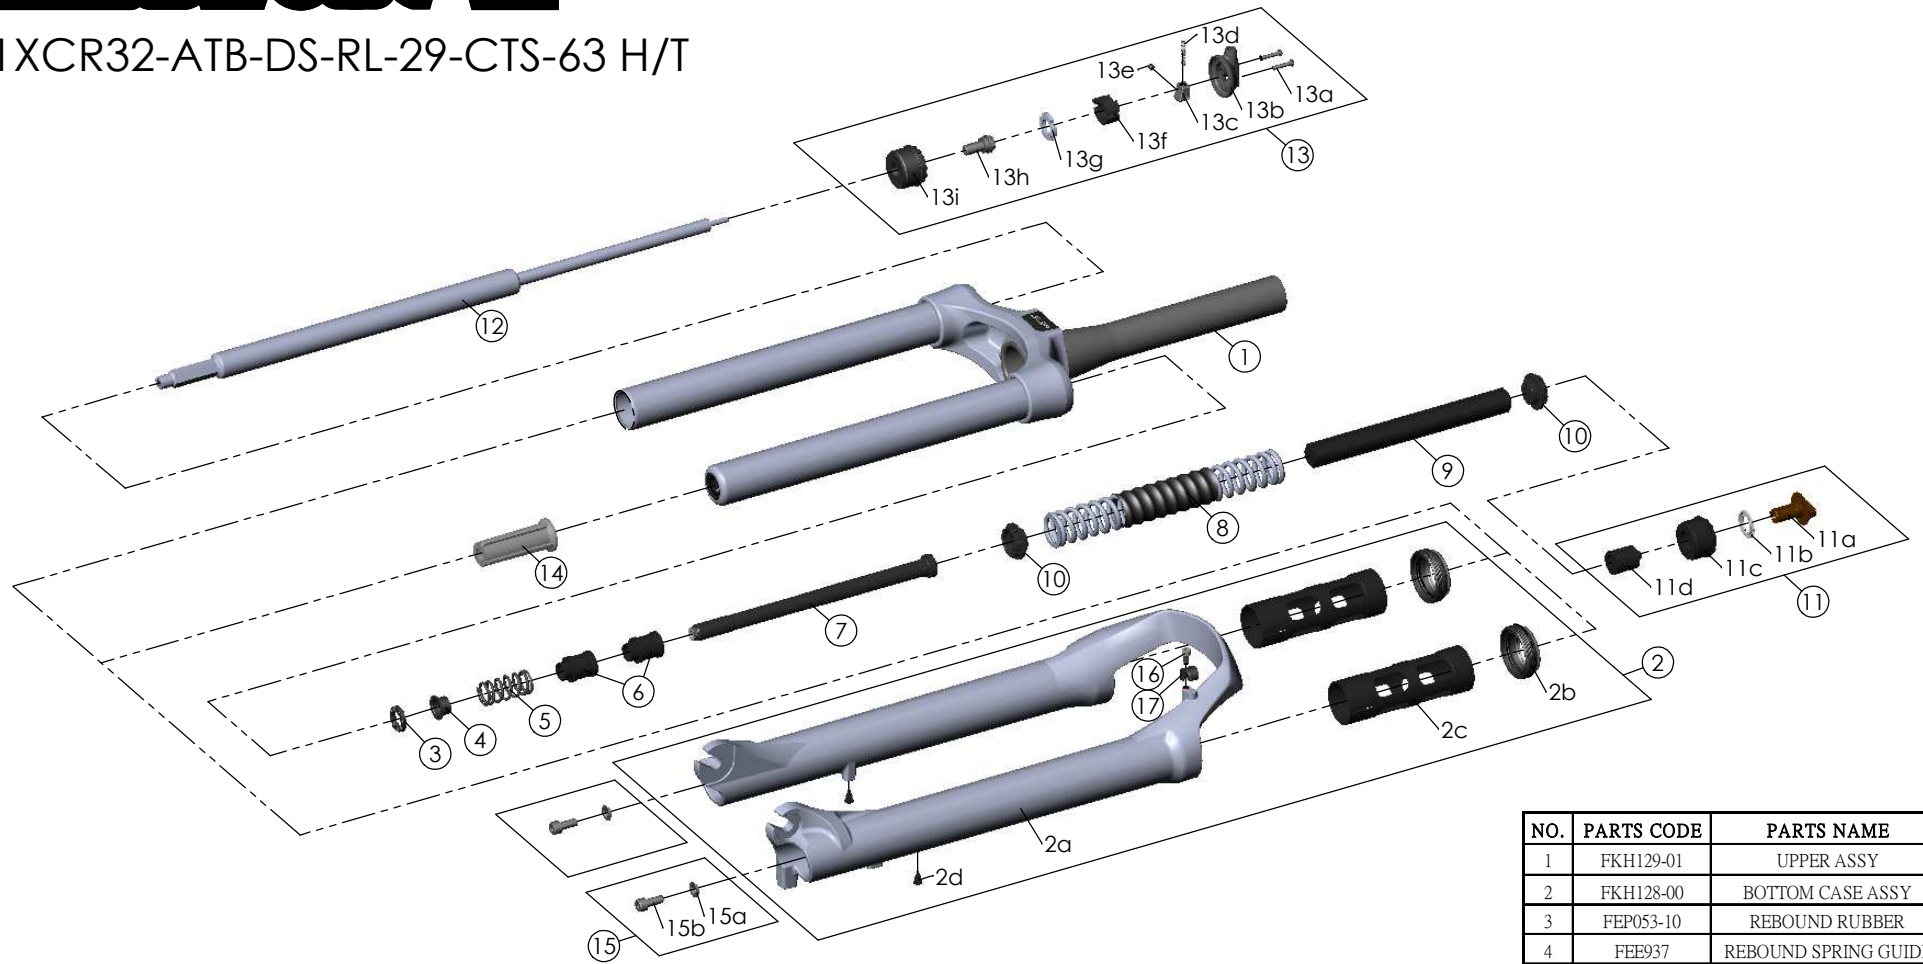

Date	2020.-8-20	Version	0
Amended			

NO.	PARTS CODE	PARTS NAME	63	QT
1	FKH129-01	UPPER ASSY	*	1
2	FKH128-00	BOTTOM CASE ASSY	*	1
3	FEP053-10	REBOUND RUBBER	*	1
4	FEE937	REBOUND SPRING GUIDE	*	1
5	FEP189-20	REBOUND SPRING	*	1
6	FEG184	SPACER	*	2
7	FEE798-40	SUPPORT TUBE	*	1
8	FEP872-01	MAIN SPRING	*	1
9	FEP661	DAMPER	*	1
10	FEE262-30	SPRING GUIDE	*	2
11	FKE009-15	ADJUSTER ASSY	*	2
12	FUN015-50	RL-27.5 UNIT	*	1
13	FKE310-08	RL COVER ASSY	*	1
14	FEE799-75	BOTTOM STOPPER	*	1
15	FKA044	FIXING BOLT SET	*	2
16	FSB153	GUIDE FIXING BOLT	*	1
17	FEE797	BRAKE HOSE GUIDE	*	1