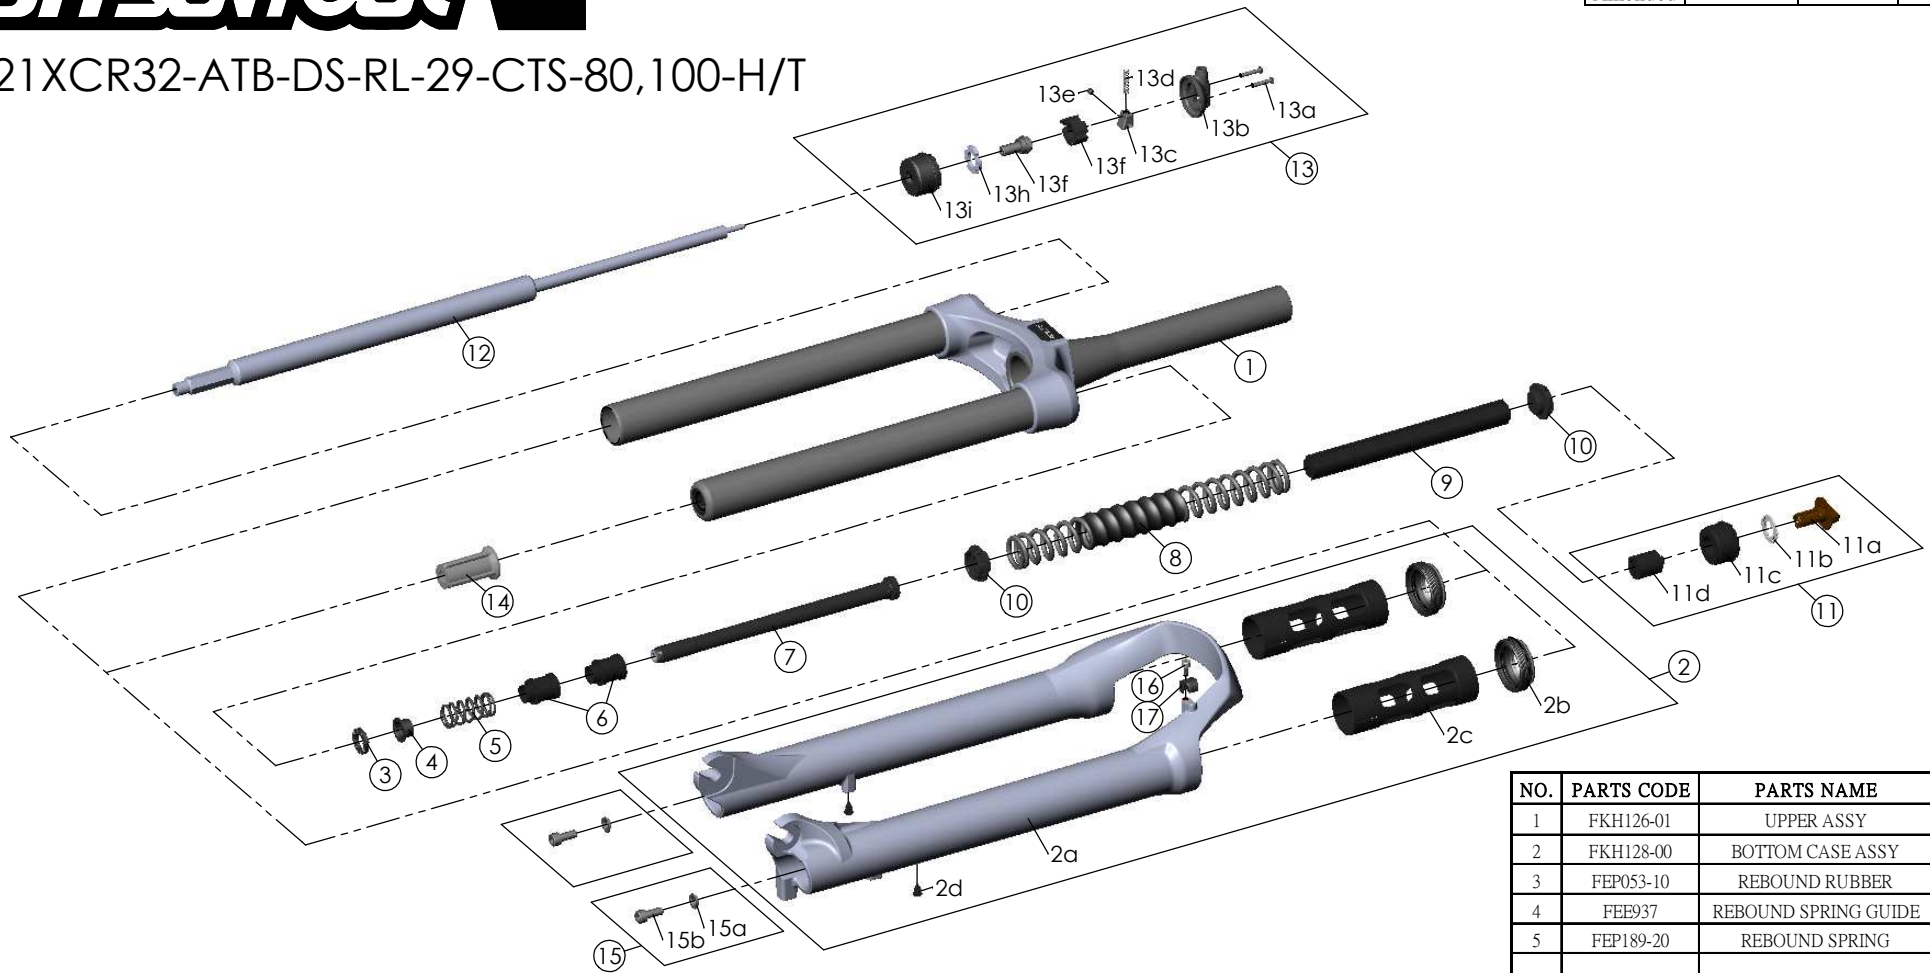

Date	2020.-8-18	Version	0
Amended			

NO.	PARTS CODE	PARTS NAME	80	100	QT
1	FKH126-01	UPPER ASSY	*	*	1
2	FKH128-00	BOTTOM CASE ASSY	*	*	1
3	FEP053-10	REBOUND RUBBER	*	*	1
4	FEE937	REBOUND SPRING GUIDE	*	*	1
5	FEP189-20	REBOUND SPRING	*	*	1
6	FEG184	SPACER	*		2
				*	1
7	FEE798-40	SUPPORT TUBE	*	*	1
				*	1
8	FEP641-01	MAIN SPRING	*		1
	FEP640-01			*	1
9	FEP661	DAMPER	*	*	1
10	FEE262-30	SPRING GUIDE	*	*	2
11	FKE009-15	ADJUSTER ASSY	*	*	2
12	FUN015-50	RL-27.5 UNIT	*	*	1
13	FKE310-08	RL COVER ASSY	*	*	1
14	FEE799-70	BOTTOM STOPPER	*	*	1
15	FKA044	FIXING BOLT SET	*	*	2
16	FSB153	GUIDE FIXING BOLT	*	*	1
17	FEE797	BRAKE HOSE GUIDE	*	*	1