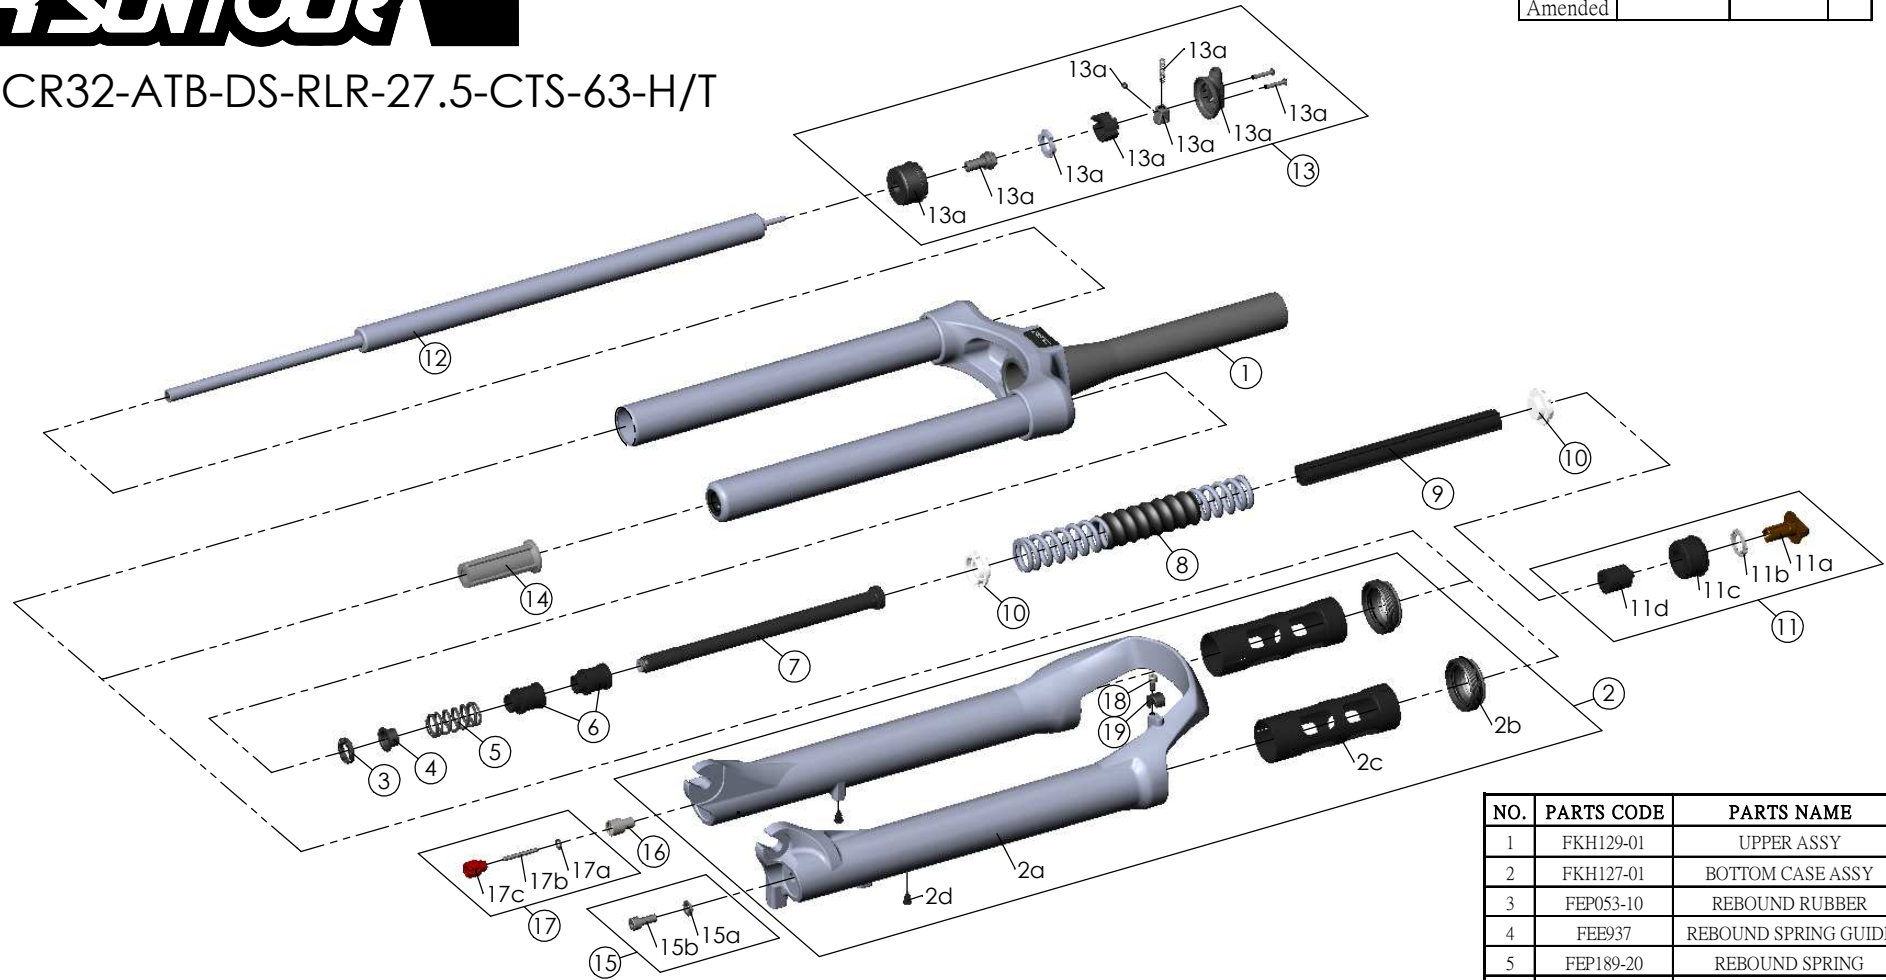

Date	2020.-8-19	Version	0
Amended			

NO.	PARTS CODE	PARTS NAME	63	QT
1	FKH129-01	UPPER ASSY	*	1
2	FKH127-01	BOTTOM CASE ASSY	*	1
3	FEP053-10	REBOUND RUBBER	*	1
4	FEE937	REBOUND SPRING GUIDE	*	1
5	FEP189-20	REBOUND SPRING	*	1
6	PEG184	SPACER	*	2
7	FEE798-40	SUPPORT TUBE	*	1
8	FEP873-01	MAIN SPRING	*	1
9	FEP660	DAMPER	*	1
10	FEE262-40	SPRING GUIDE	*	2
11	FKE009-15	ADJUSTER ASSY	*	2
12	FUN083-10	RL-R-27.5 UNIT	*	1
13	FKE310-08	RL COVER ASSY	*	1
14	FEE799-75	BOTTOM STOPPER	*	1
15	FKA044	FIXING BOLT SET	*	2
16	FSB058	DAMPER FIXING BOLT	*	1
17	FKA004-30	REBOUND KNOB ASSY	*	1
18	FSB153	GUIDE FIXING BOLT	*	1
19	FEE797	BRAKE HOSE GUIDE	*	1