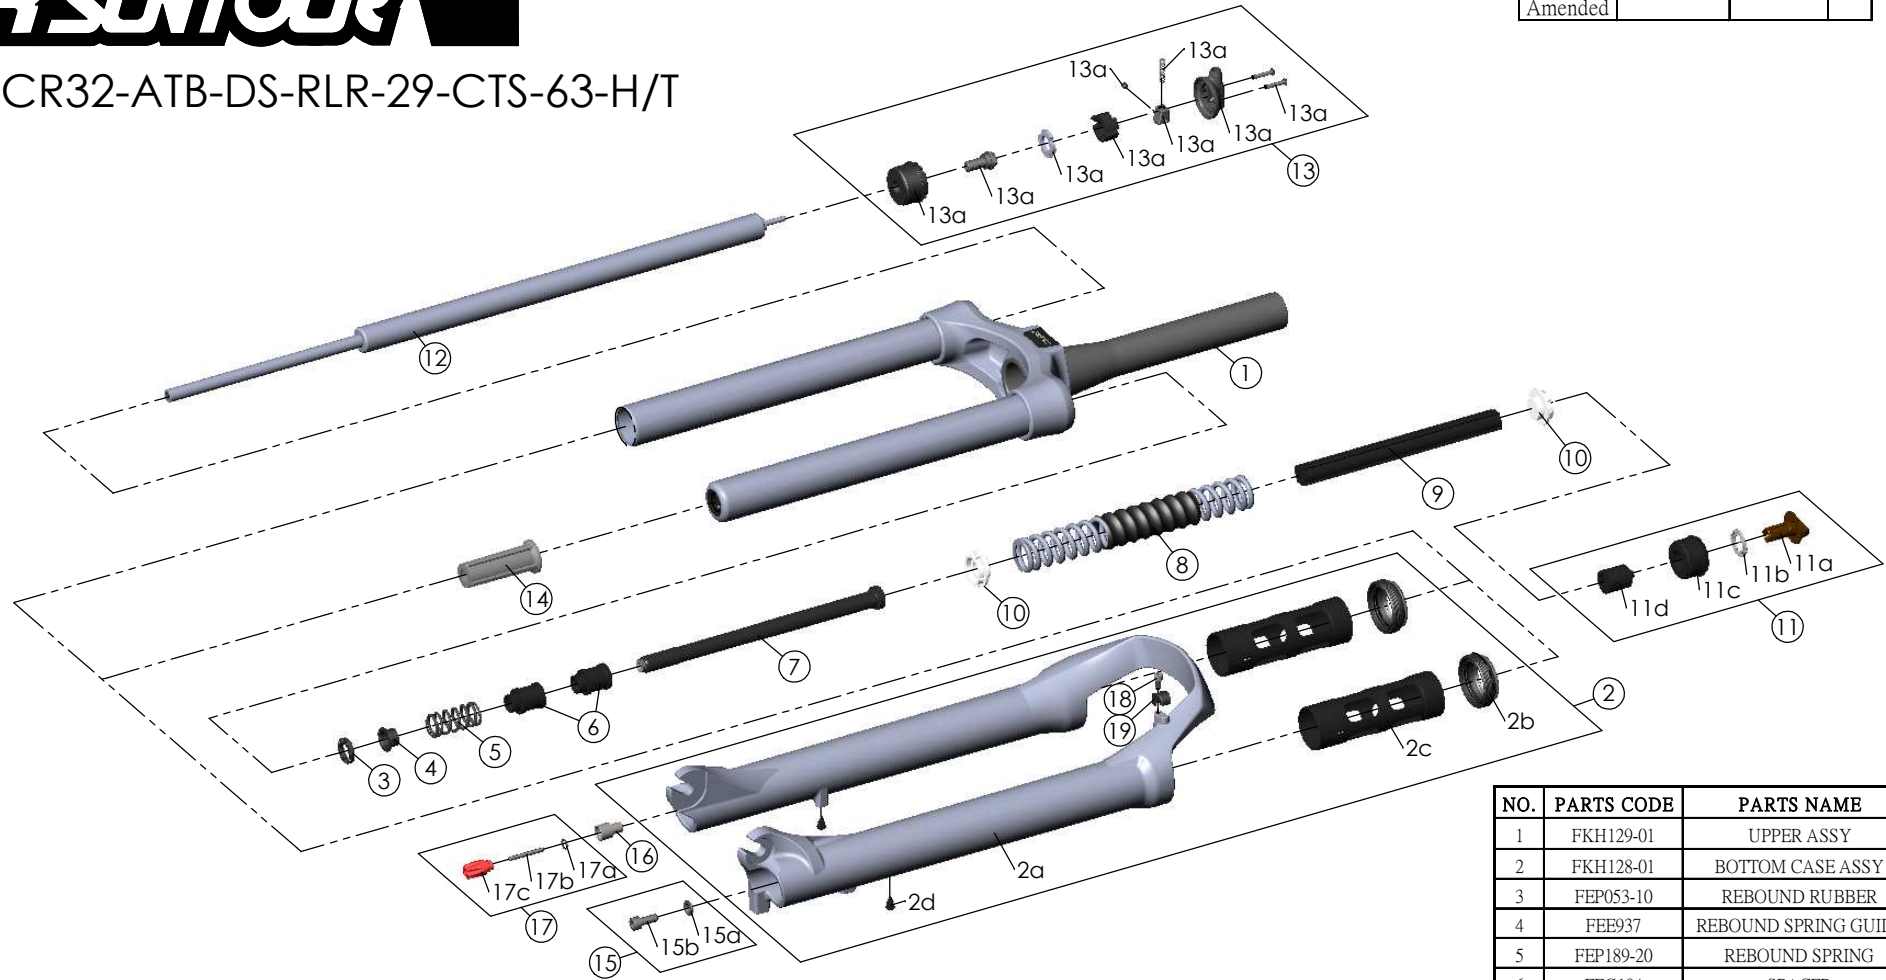

Date	2020.-8-19	Version	0
Amended			

NO.	PARTS CODE	PARTS NAME	63	QT
1	FKH129-01	UPPER ASSY	*	1
2	FKH128-01	BOTTOM CASE ASSY	*	1
3	FEP053-10	REBOUND RUBBER	*	1
4	FEE937	REBOUND SPRING GUIDE	*	1
5	FEP189-20	REBOUND SPRING	*	1
6	FEG184	SPACER	*	2
7	FEE798-40	SUPPORT TUBE	*	1
8	FEP873-01	MAIN SPRING	*	1
9	FEP660	DAMPER	*	1
10	FEE262-40	SPRING GUIDE	*	2
11	FKE009-15	ADJUSTER ASSY	*	2
12	FUN083-10	RL-R-27.5 UNIT	*	1
13	FKE310-08	RL COVER ASSY	*	1
14	FEE799-75	BOTTOM STOPPER	*	1
15	FKA044	FIXING BOLT SET	*	2
16	FSB058	DAMPER FIXING BOLT	*	1
17	FKA004-22	DAMPER KNOB ASSY	*	1
18	FSB153	GUIDE FIXING BOLT	*	1
19	FEE797	BRAKE HOSE GUIDE	*	1