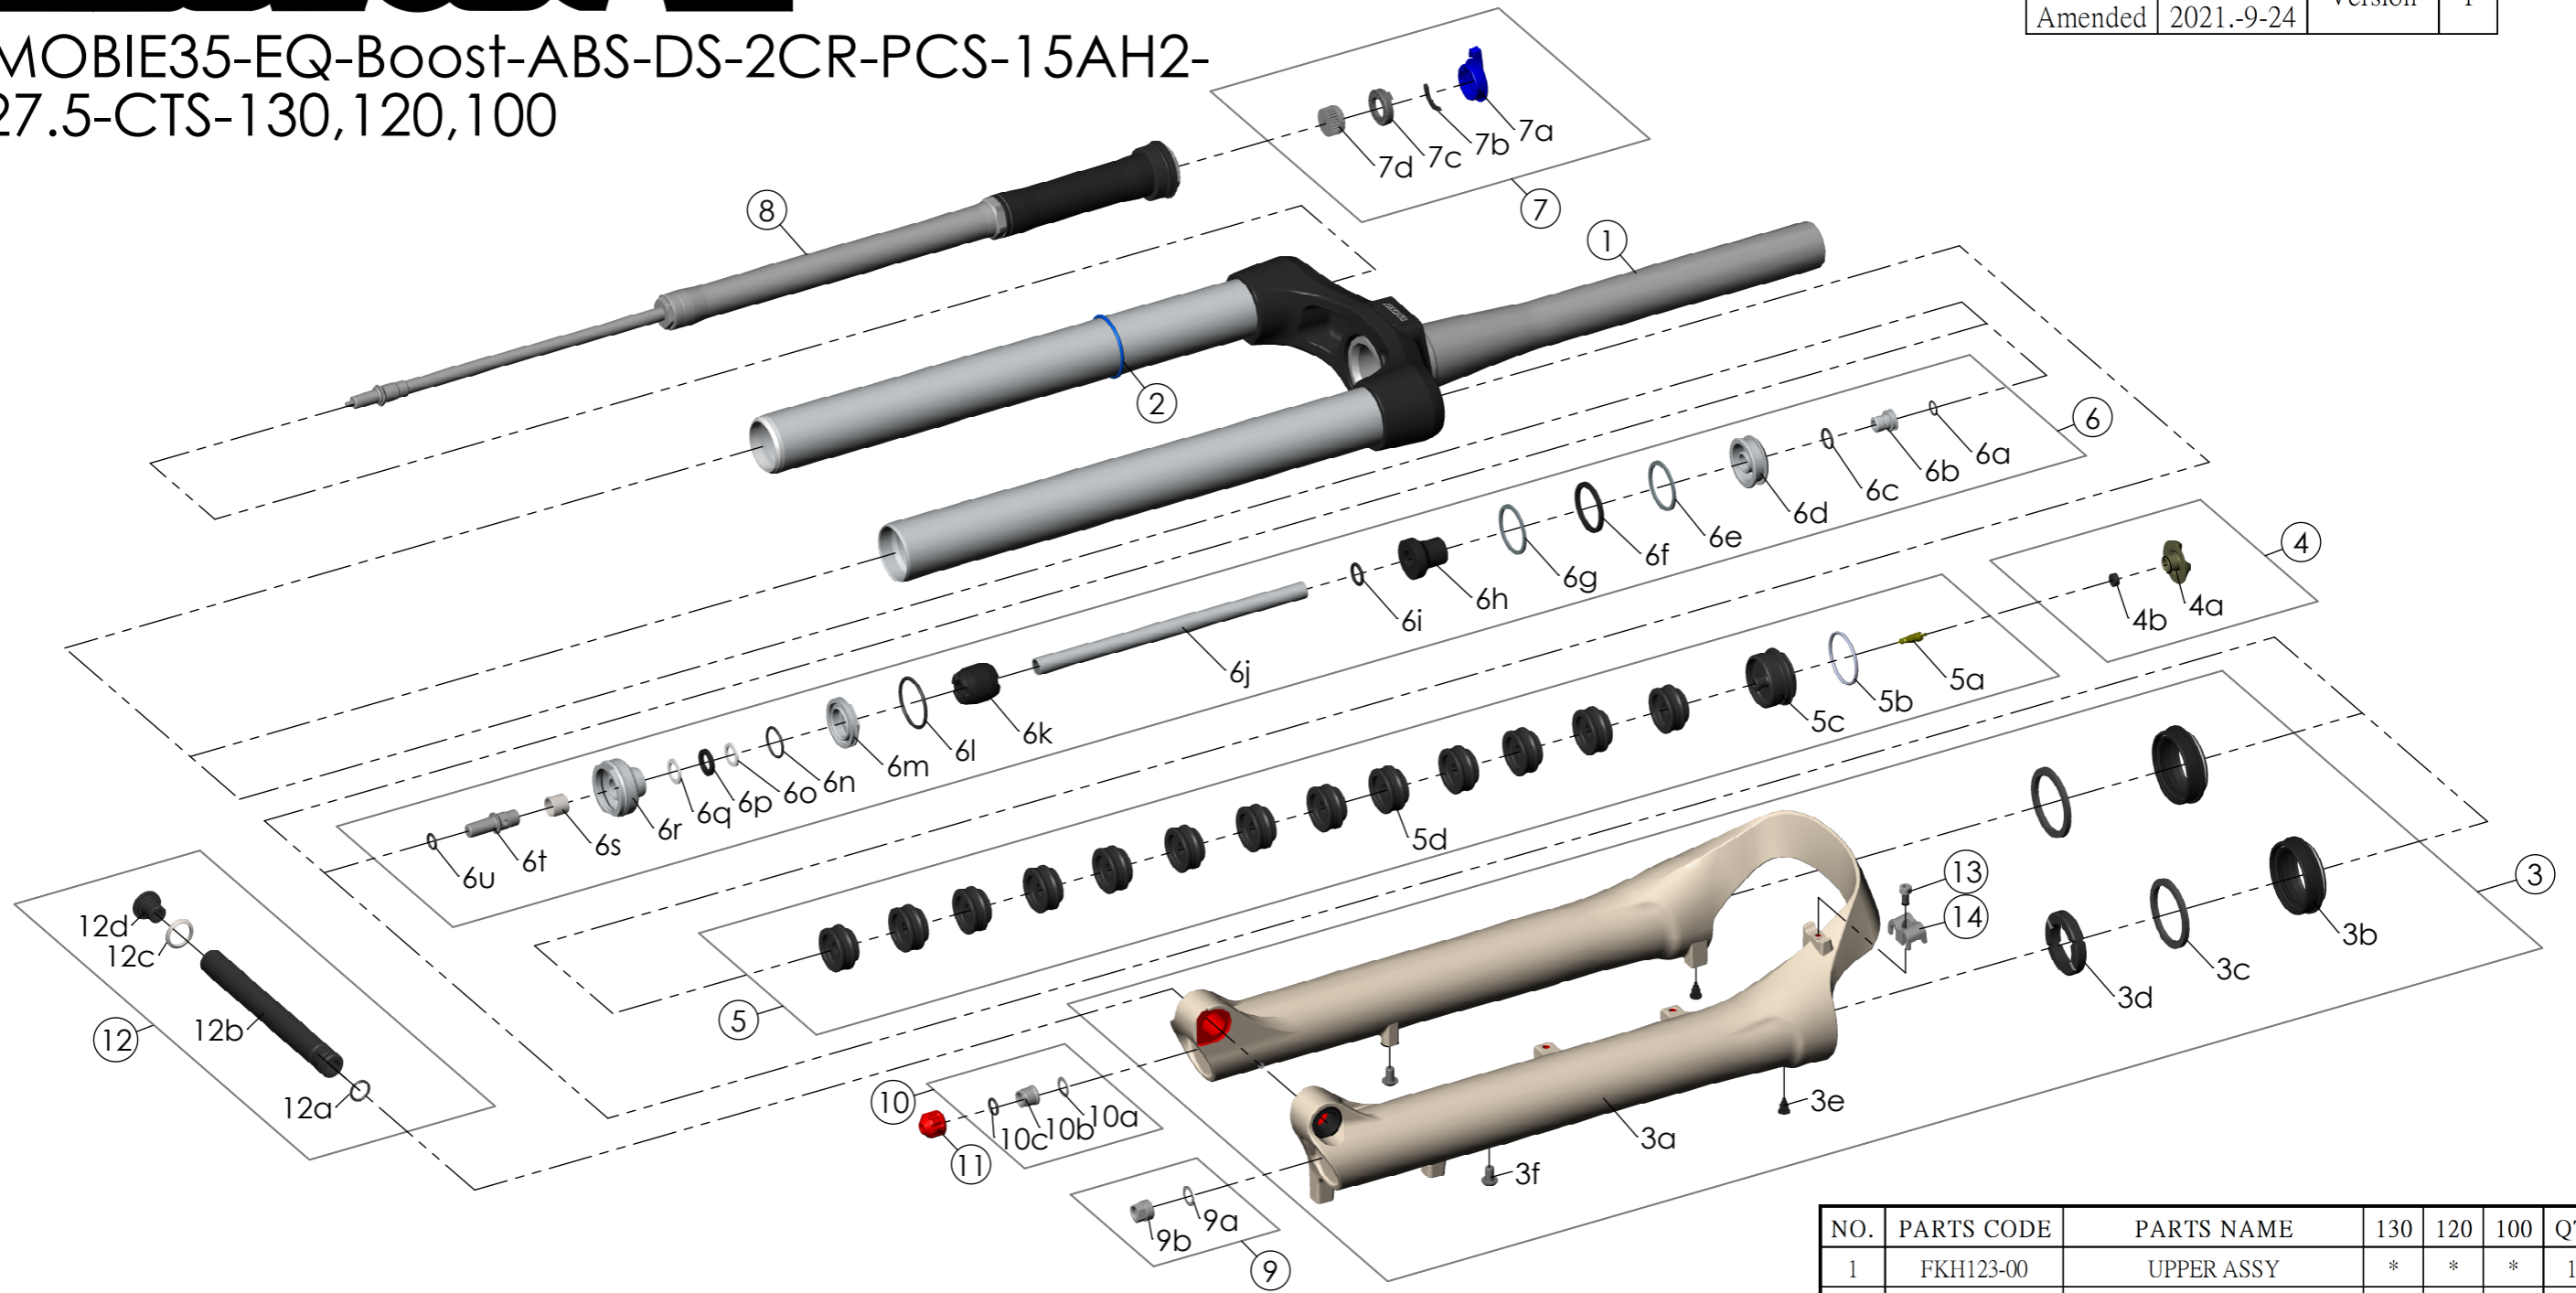

SF22MOBIE35-EQ-Boost-ABS-DS-2CR-PCS-15AH2-110-27.5-CTS-130,120,100

Date	2021.-8-10	Version	1
Amended	2021.-9-24		

NO.	PARTS CODE	PARTS NAME	130	120	100	QT
10	FKE436	FIXING NUT SET	*	*	*	1
11	FEG201	REBOUND KNOB	*	*	*	1
12	FKA117-00	15AH2-110 THRU AXLE SET	*	*	*	1
13	FSB153	GUIDE FIXING BOLT	*	*	*	1
14	FEG519	CABLE GUIDE	*	*	*	1

NO.	PARTS CODE	PARTS NAME	130	120	100	QT
6	FKE578-30	SUPPORT TUBE ASSY	*			1
	FKE578-40			*		1
	FKE578-50				*	1
6j	FPE002-71	SUPPORT TUBE	*			1
	FPE002-74			*		1
	FPE002-73				*	1
7	FKE562-12	LO-R KNOB ASSY	*	*	*	1
8	FUN171-65	2CR-PCS UNIT	*	*	*	1
9	FKA063-03	FIXING NUT SET	*	*	*	1

NO.	PARTS CODE	PARTS NAME	130	120	100	QT
1	FKH123-00	UPPER ASSY	*	*	*	1
2	FAA397-10	O RING	*	*	*	1
3	FKH124-10	BOTTOM CASE ASSY	*	*	*	1
3b	FAA206-30	DUST SEAL	*	*	*	2
3c	FAA208	OIL WIPER 35	*	*	*	2
3d	FEP233-20	BOTTOM BUMPER	*	*	*	1
3e	FAA199	MOUNT CAP	*	*	*	2
3f	FSB203	FIXING BOLT	*	*	*	2
4	FKE076-50	VALVE CAP ASSY	*	*	*	1
5	FKE075-94	AIR CAP ASSY	*	*	*	1
5d	FEG270	VOLUME REDUCER	*			10
				*		11
					*	13