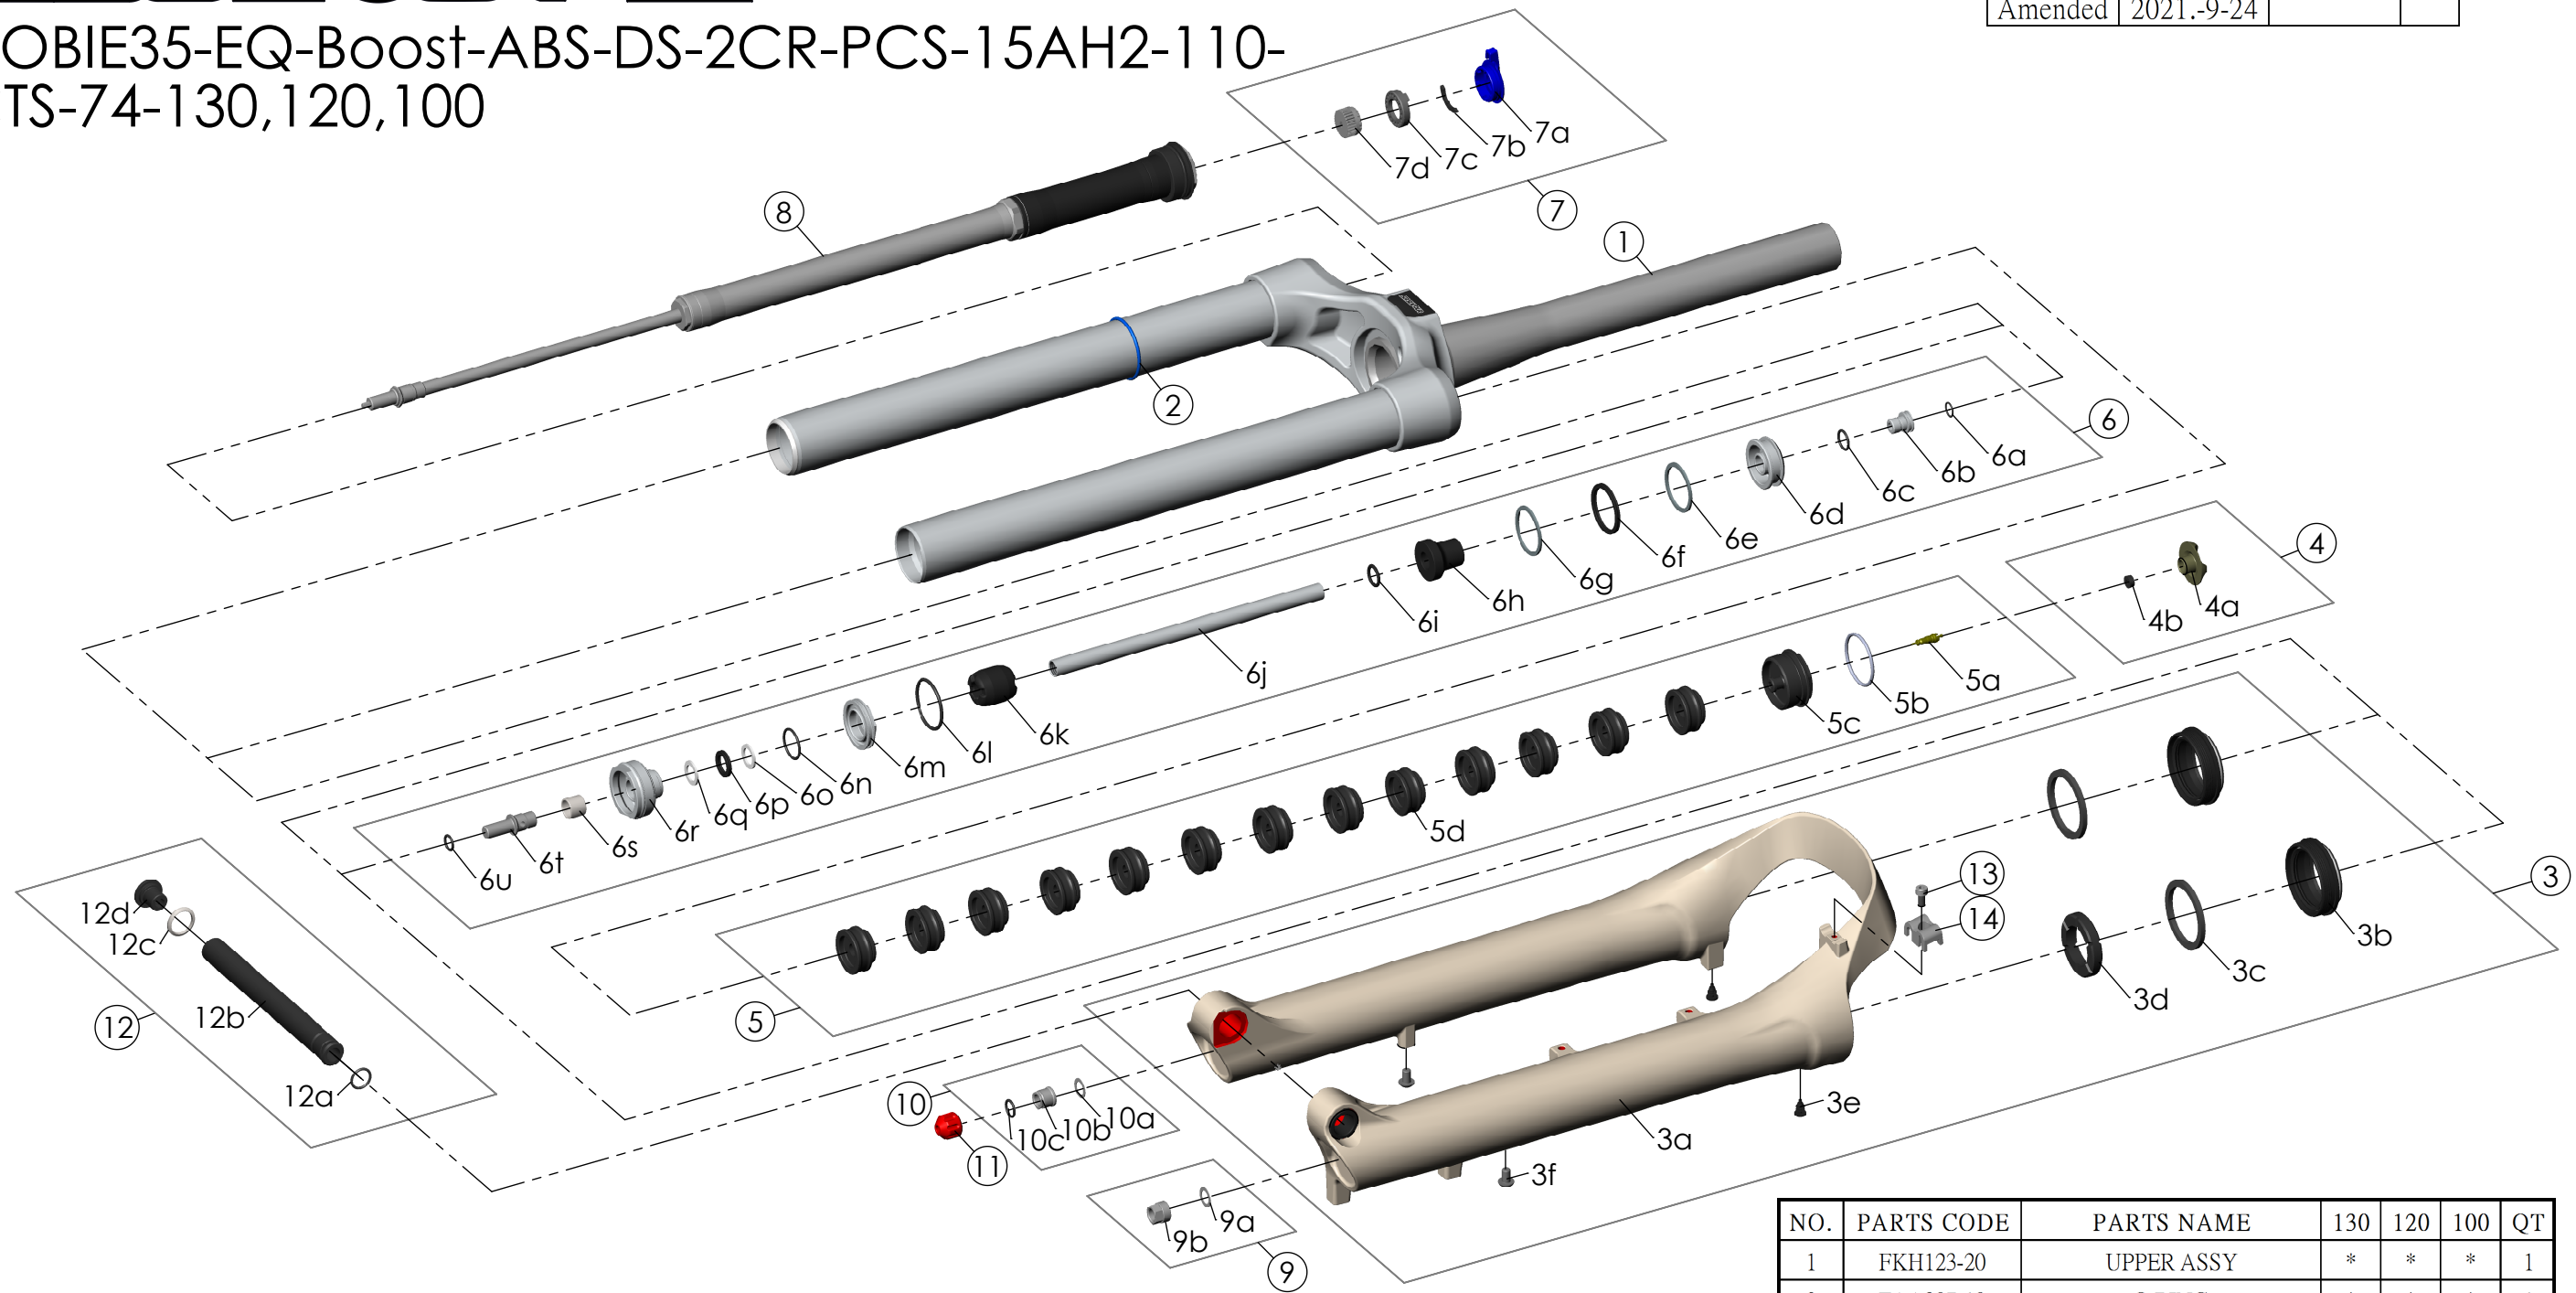

Date	2021.-8-10	Version	1
Amended	2021.-9-24		

SF22MOBIE35-EQ-Boost-ABS-DS-2CR-PCS-15AH2-110-27.5-CTS-74-130,120,100

NO.	PARTS CODE	PARTS NAME	130	120	100	QT
10	FKE436	FIXING NUT SET	*	*	*	1
11	FEG201	REBOUND KNOB	*	*	*	1
12	FKA117-00	15AH2-110 THRU AXLE SET	*	*	*	1
13	FSB153	GUIDE FIXING BOLT	*	*	*	1
14	FEG519	CABLE GUIDE	*	*	*	1

NO.	PARTS CODE	PARTS NAME	130	120	100	QT
6	FKE578-30	SUPPORT TUBE ASSY	*			1
	FKE578-40			*		1
	FKE578-50				*	1
6j	FPE002-71	SUPPORT TUBE	*			1
	FPE002-74			*		1
	FPE002-73				*	1
7	FKE562-12	LO-R KNOB ASSY	*	*	*	1
8	FUN171-65	2CR-PCS UNIT	*	*	*	1
9	FKA063-03	FIXING NUT SET	*	*	*	1

NO.	PARTS CODE	PARTS NAME	130	120	100	QT
1	FKH123-20	UPPER ASSY	*	*	*	1
2	FAA397-10	O RING	*	*	*	1
3	FKH124-10	BOTTOM CASE ASSY	*	*	*	1
3b	FAA206-30	DUST SEAL	*	*	*	2
3c	FAA208	OIL WIPER 35	*	*	*	2
3d	FEP233-20	BOTTOM BUMPER	*	*	*	1
3e	FAA199	MOUNT CAP	*	*	*	2
3f	FSB203	FIXING BOLT	*	*	*	2
4	FKE076-50	VALVE CAP ASSY	*	*	*	1
5	FKE075-94	AIR CAP ASSY	*	*	*	1
5d	FEG270	VOLUME REDUCER	*			10
				*		11
					*	13