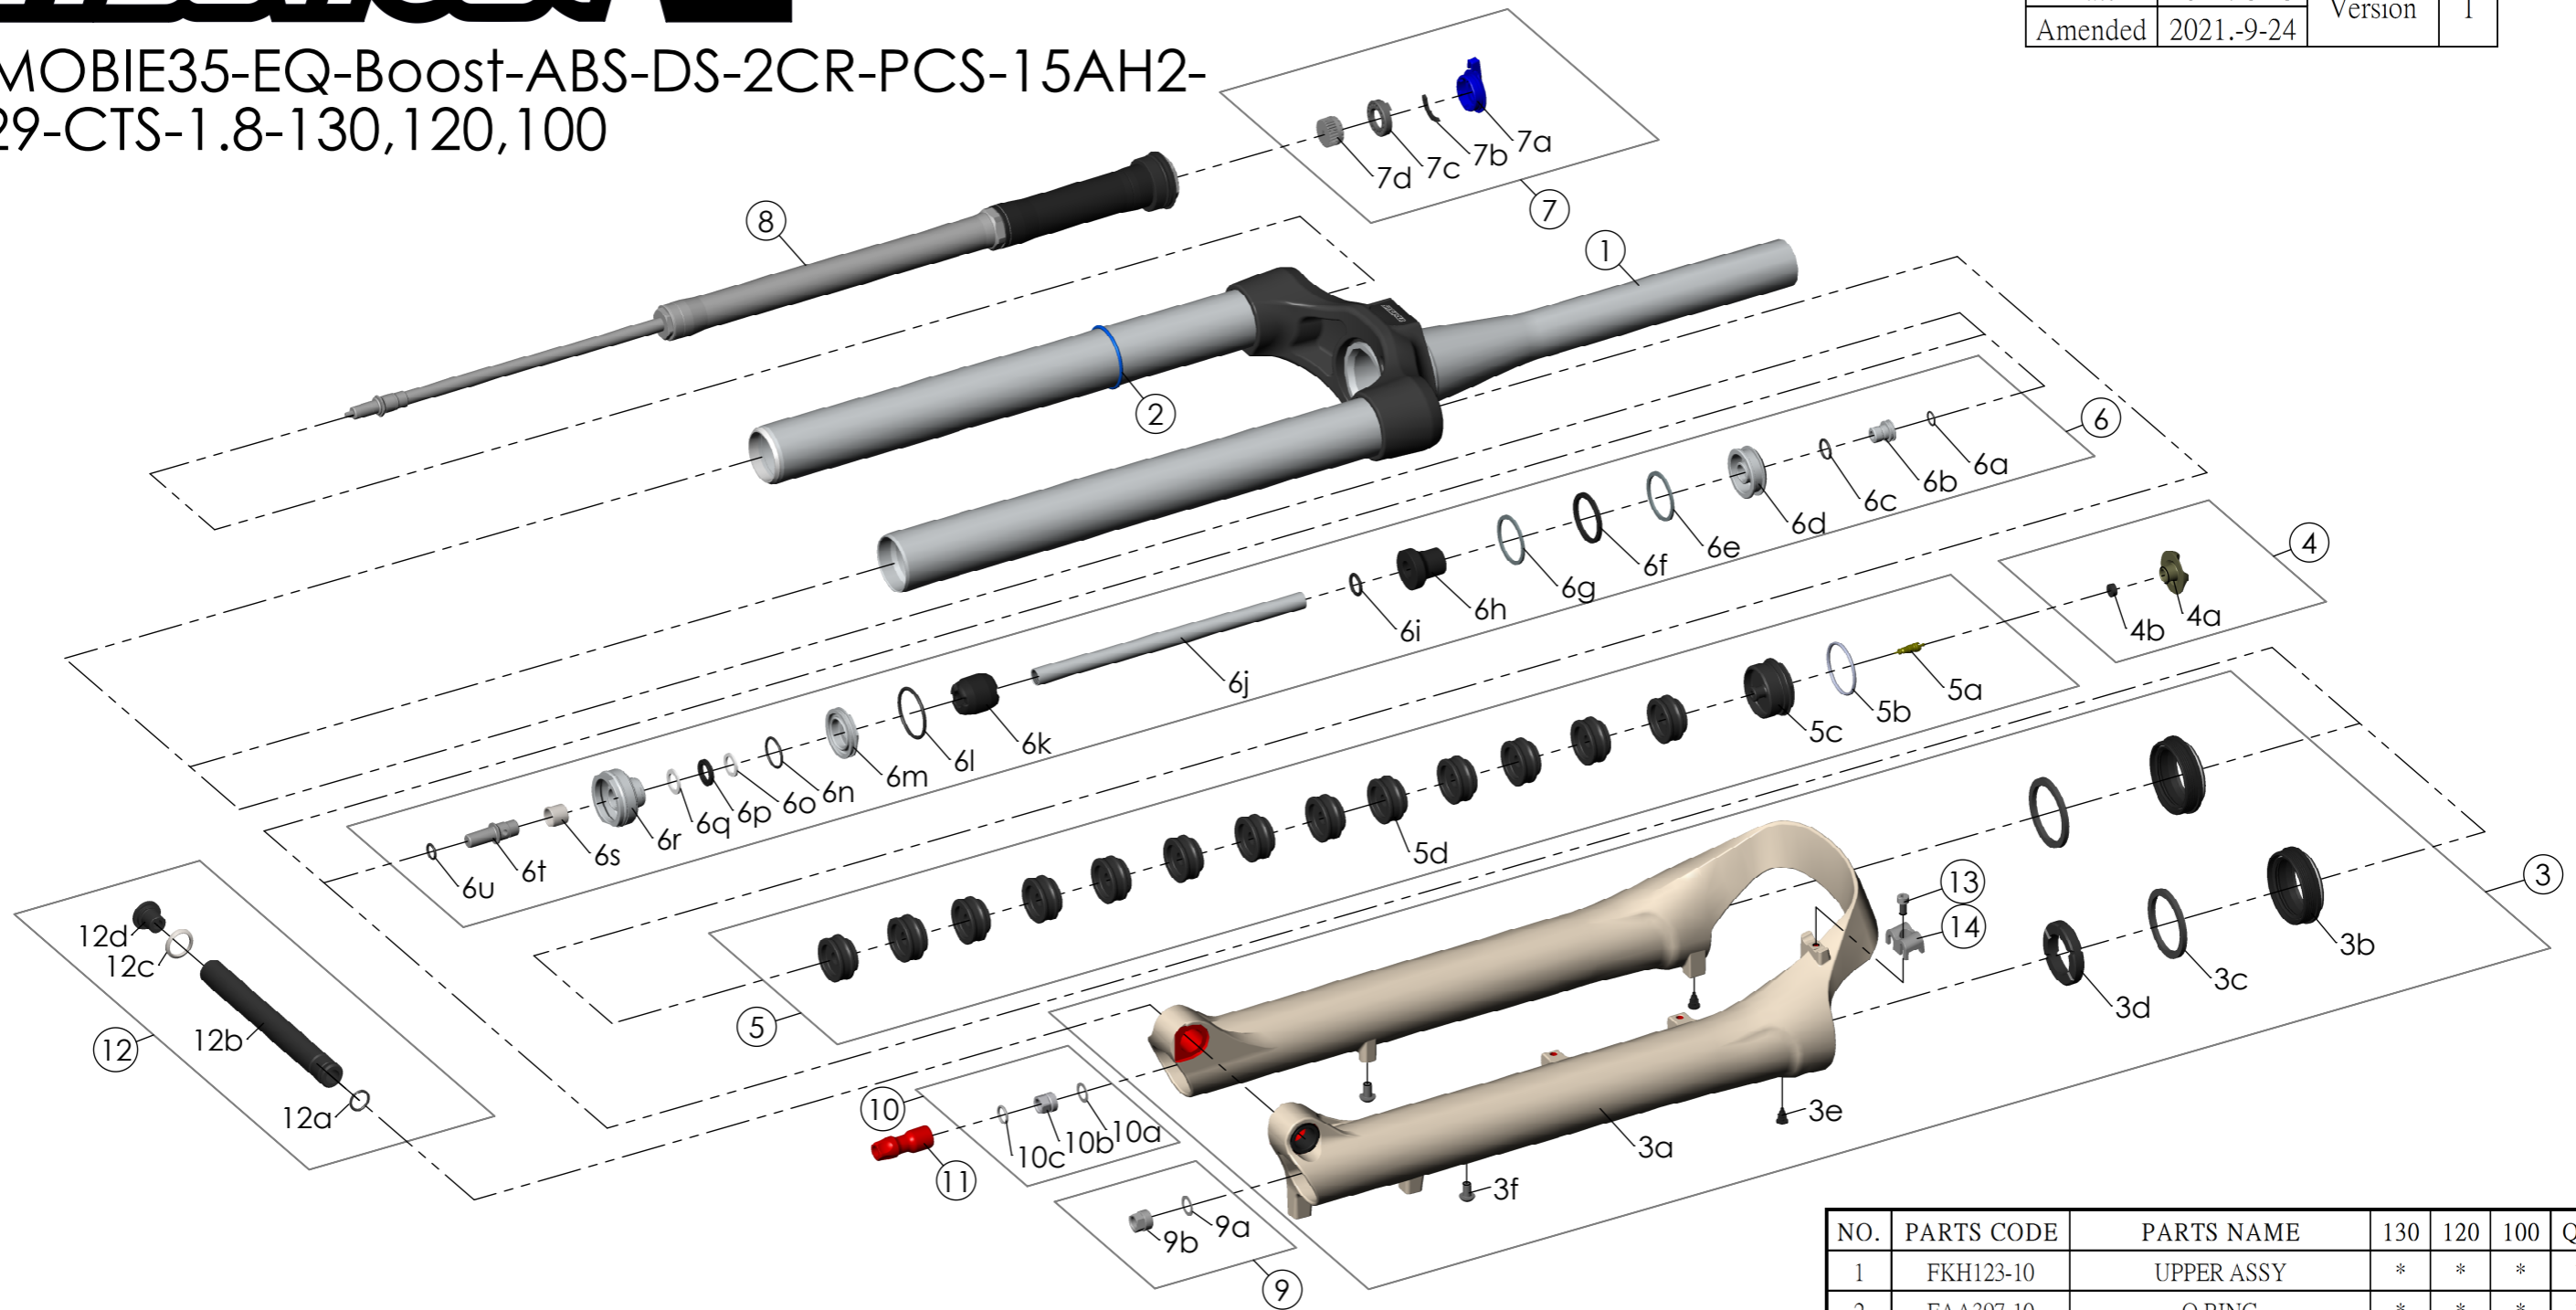

SF22MOBIE35-EQ-Boost-ABS-DS-2CR-PCS-15AH2-110-29-CTS-1.8-130,120,100

Date	2021.-8-13	Version	1
Amended	2021.-9-24		

NO.	PARTS CODE	PARTS NAME	130	120	100	QT
10	FKE436-04	FIXING NUT SET	*	*	*	1
11	FEG494-10	REBOUND KNOB	*	*	*	1
12	FKA117-00	15AH2-110 THRU AXLE SET	*	*	*	1
13	FSB153	GUIDE FIXING BOLT	*	*	*	1
14	FEG519	CABLE GUIDE	*	*	*	1

NO.	PARTS CODE	PARTS NAME	130	120	100	QT
6	FKE578-30	SUPPORT TUBE ASSY	*			1
	FKE578-40			*		1
	FKE578-50				*	1
6j	FPE002-71	SUPPORT TUBE	*			1
	FPE002-74			*		1
	FPE002-73				*	1
7	FKE562-12	LO-R KNOB ASSY	*	*	*	1
8	FUN171-65	2CR-PCS UNIT	*	*	*	1
9	FKA063-03	FIXING NUT SET	*	*	*	1

NO.	PARTS CODE	PARTS NAME	130	120	100	QT
1	FKH123-10	UPPER ASSY	*	*	*	1
2	FAA397-10	O RING	*	*	*	1
3	FKH125-10	BOTTOM CASE ASSY	*	*	*	1
3b	FAA206-30	DUST SEAL	*	*	*	2
3c	FAA208	OIL WIPER 35	*	*	*	2
3d	FEP233-20	BOTTOM BUMPER	*	*	*	1
3e	FAA199	MOUNT CAP	*	*	*	2
3f	FSB203	FIXING BOLT	*	*	*	2
4	FKE076-50	VALVE CAP ASSY	*	*	*	1
5	FKE075-94	AIR CAP ASSY	*	*	*	1
5d	FEG270	VOLUME REDUCER	*			10
				*		11
					*	13